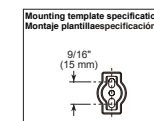

- Modern Series
- 24" (609.601 mm) Towel Bar
- Zinc base
- Mounting hardware included
- Hole size 3/16" (5mm)

Curved Towel Holder

Model	Finish	Case	Price
IAO35046	Chrome	3	45.90

- Modern Series
- Towel Ring
- Zinc base
- Mounting hardware included
- Hole size 3/16" (5mm)