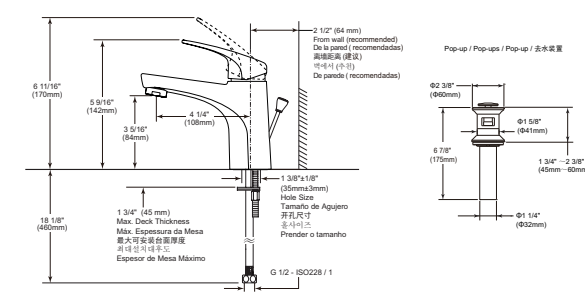

- Casted brass body
- 35 mm ceramic cartridge
- Faucet 100% leak tested
- Metal handle with hot/cold temperature indicator
- Stainless steel braided flexible supply hose with G 1/2 - ISO228 / 1:2000 thread connection
- Double-shank mounting system with two installation nuts included
- Faucet includes water flow restricted aerator
- Less pop-up

Single Handle
Lavatory Faucet

Model	Finish	Case	Price
44025-SQ	Chrome	3	99.20