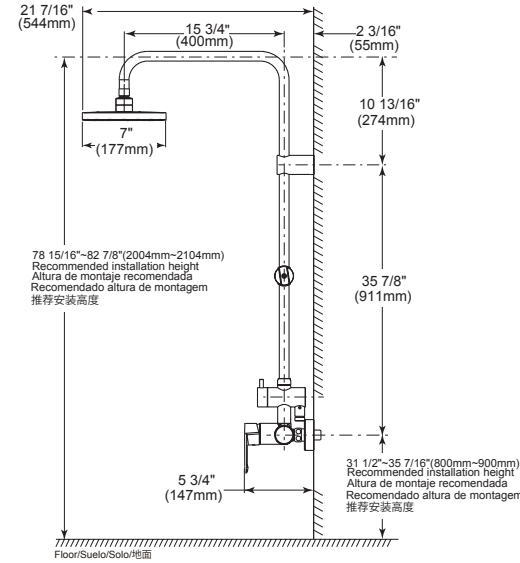

HARD CONNECTION

Hard Connection Shower Bar

Model	Finish	Case	Price
ISP00010	Chrome	3	231.45

- Casted brass body
- 35 mm ceramic cartridge with 500,000 life cycles per standard ASME A112.18.1
- Metal handle with hot/cold temperature indicator
- 100% leak tested
- Integrated diverter switches water between Shower head and Hand shower
- Integrated connection between Shower pipe and faucet
- 5 function Touch-Clean® Hand shower Set
- 7" (177 mm) Single function Touch-Clean® Shower head
- Adjustable Hand Shower holder
- 59" (1500 mm) long metal double-interlock anti-wrist shower hose, G 1/2 - ISO228/1:2000 thread connection
- Must use ISP00010 and ISP00010-V together