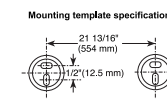

Model	Finish	Case	Price
IAO20128	Chrome	12	58.80

- Modern Series
- 24" (609.601 mm) Double Towel Bar
- Extends 4 7/8" (124.0 mm) from wall
- 12.3 LBS/5.6 KG
- Mounting hardware included

Cylindrical Towel Ring