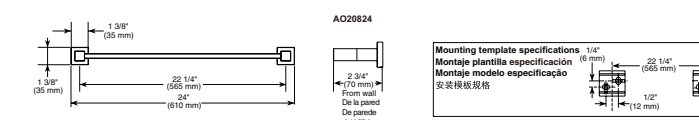

- Modern Series
- 24" (609.601 mm) Towel Bar
- Extends 2 3/4" (70.0 mm) from wall
- 12.7 LBS/5.8 KG
- Mounting hardware included

Angular Robe Hook

Model	Finish	Case	Price
IAO20836	Chrome	12	23.35