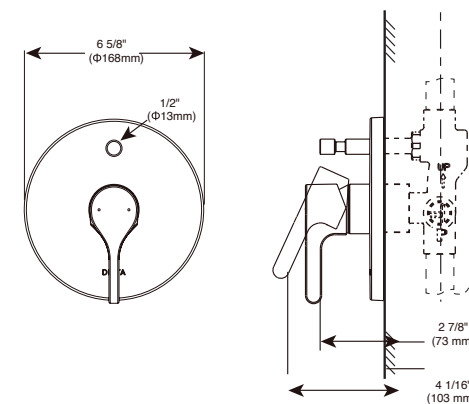

Model	Finish	Case	Price
T853355	Chrome	6	84.70

- Easy slip-on installation design
- Metal handle with hot/cold temperature indicators
- Must order rough-in separately - R85300