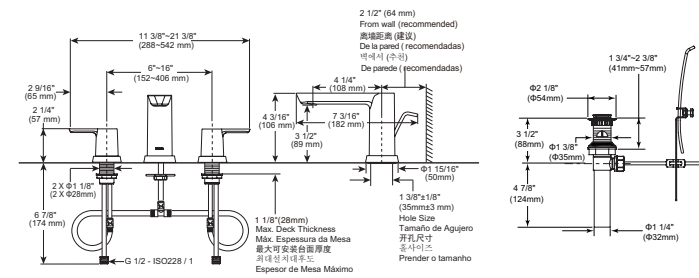

Two Handle Widespread
Lavatory Faucet

Model	Finish	Case	Price
33940	Chrome	3	261.45

- Brass spout
- Metal escutcheon and handle
- 7 3/16" (182 mm) spout
- Meets mechanical performance per ASME A112.18.1
- Quick-Snap™ installation hose
- Faucet includes pop-up drain and metal lift rod
- Faucet with ±6° rotation aerator.