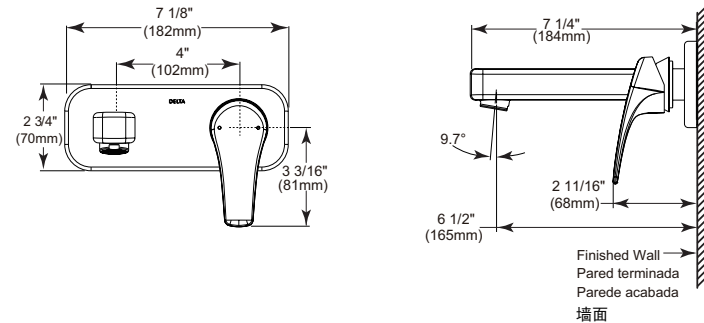

- Brass spout
- Metal escutcheon and handle
- Must order rough-in separately - R85400
- Pop-up drain sold separately

7 Setting
Hand Shower

Model	Finish	Case	Price
S661	Chrome	3	82.50