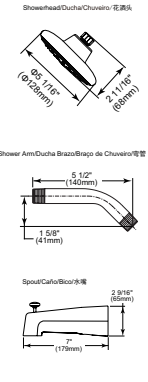

TUB & SHOWER

In-Wall Tub & Shower

Model	Finish	Case	Price
44075	Chrome	3	151.55

- Brass body
- 35 mm ceramic cartridge
- Valve assembly 100% leak tested
- G 1/2 - ISO228/1:2000 thread connection
- Metal handle with hot/cold temperature indicator
- Single setting Touch-Clean® quadrate rainfall Shower head and metal tub spout
- Full Body Spray