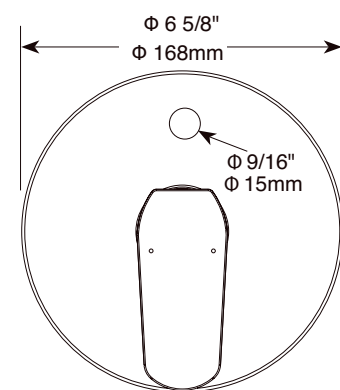

TUB & SHOWER

Rough-In with Push Button Diverter

Model	Finish	Case	Price
R85300	Chrome	3	116.70

- In-wall installation
- Brass body
- G 1/2" (12.7 mm) female thread
- 7.7 LBS/3.5 KG
- Ceramic cartridge

ACCESSORIES - MODERN

18" Cylindrical Towel Bar

Model	Finish	Case	Price
IAO20118	Chrome	12	35.80

- Modern Series
- 18" (457.201 mm) Towel Bar
- Extends 3 1/4" (82.0 mm) from wall
- 7.9 LBS/3.6 KG
- Mounting hardware included

In-Wall Tub & Shower Trim for Push Button Diverter

Model	Finish	Case	Price
T853230	Chrome	6	47.75

- In-wall shower installation
- Press fit trim
- 6 5/8" (168.275 mm) escutcheon
- Metal lever handle
- Handle adjusts temperature
- Hot/cold indicators
- 4.3 LBS/1.9 KG
- Must order rough-in separately - R85300

24" Cylindrical Towel Bar

Model	Finish	Case	Price
IAO20124	Chrome	12	41.75

- Modern Series
- 24" (609.601 mm) Towel Bar
- Extends 3 1/4" (82.0 mm) from wall
- 8.8 LBS/4.1 KG
- Mounting hardware included

Tub Spout with Hand Shower Diverter

Model	Finish	Case	Price
ITS62230	Chrome	6	72.10

- Brass tub spout
- G 1/2" (12.7 mm) Connection
- Full Flow Rate
- 4.4 LBS/2.0 KG
- 6 11/32" (161 mm) long

24" Cylindrical Double Towel Bar

Model	Finish	Case	Price
IAO20128	Chrome	12	58.80

- Modern Series
- 24" (609.601 mm) Double Towel Bar
- Extends 4 7/8" (124.0 mm) from wall
- 12.3 LBS/5.6 KG
- Mounting hardware included