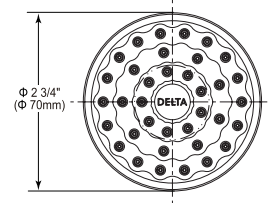

Single Setting Shower Head

Model	Finish	Case	Price
ISH52020	Chrome	6	19.55

- Touch-Clean® Single function Shower head
- 2 3/4" (69.850 mm) Shower head
- 4" (101.600 mm) high
- G 1/2" (12.7 mm) connection
- 0.8 LBS/0.36 KG
- 2.4 gpm @ 14.5 psi, 9.0 L/min @ 100 kPa
- Full body spray