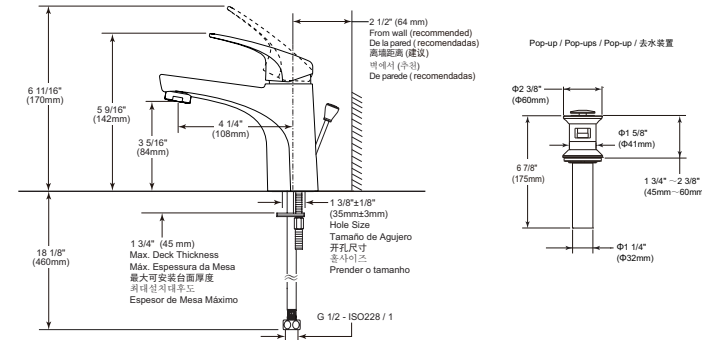

BATHROOM FAUCETS

Model	Finish	Case	Price
44025	Chrome	3	92.85

- Casted brass body
- 35 mm ceramic cartridge
- Faucet 100% leak tested
- Metal handle with hot/cold temperature indicator
- Stainless steel braided flexible supply hose with G 1/2 - ISO228 / 1:2000 thread connection
- Double-shank mounting system with two installation nuts included
- Faucet includes water flow restricted aerator
- Pop-up drain sold separately

BATHROOM FAUCETS

Model	Finish	Case	Price
R85400-WL	Chrome	3	145.00

- Rough only, must order trim separately
- For use with single handle wall-mount bathroom faucets
- Brass body provides years of reliability behind the wall
- Maximum rough-in depth 2-3/4 in.
- Premium 35mm ceramic cartridge with diamond hard ceramic disc; tested over 500,000 cycles to ensure long-lasting leak-free use
- Leak Proof : 100% leak tested

Model	Finish	Case	Price
44025-LPU	Chrome	3	83.25