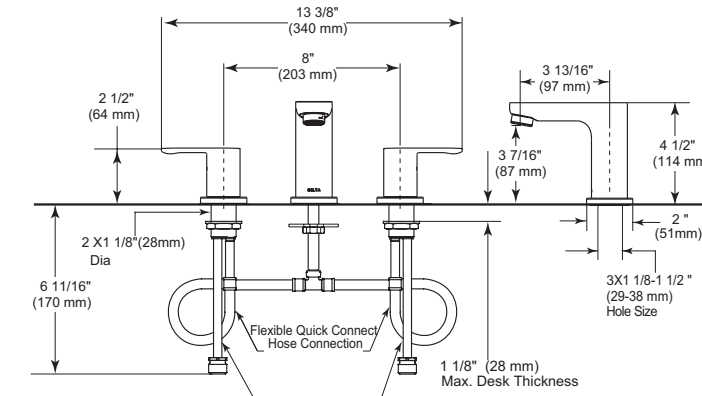

- 3-hole installation
- 11 11/32" (288.132 mm) – 21 3/8" (542.0 mm) long, 4 1/2" (114.0 mm) high
- Metal lever handles
- G 1/2" (12.7 mm) connection
- 3 7/16" (87.313 mm) from deck to aerator
- 1 1/8" (28.575 mm) max. deck thickness
- Hot/cold indicators
- Pop-up drain not included - order separately
- 14.2 LBS/6.4 KG
- 2.2 gpm @ 60 psi, 8.3 L/min @ 414 kPa

Model	Finish	Case	Price
23025-M	Chrome	3	123.60