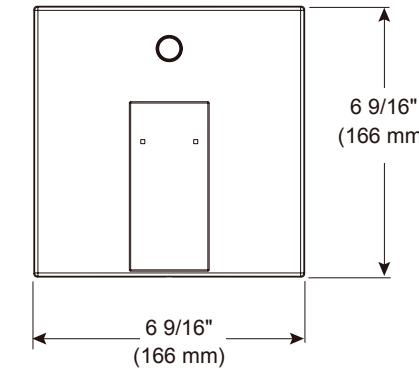

Model	Finish	Case	Price
34085-VO	NA	3	195.00

- Brass body
- 35 mm ceramic cartridge
- Meets mechanical performance per ASME A112.18.1
- Valve assembly 100% leak tested
- G 1/2 - ISO228/1:2000 thread connection
- Metal handle with hot/cold temperature indicator