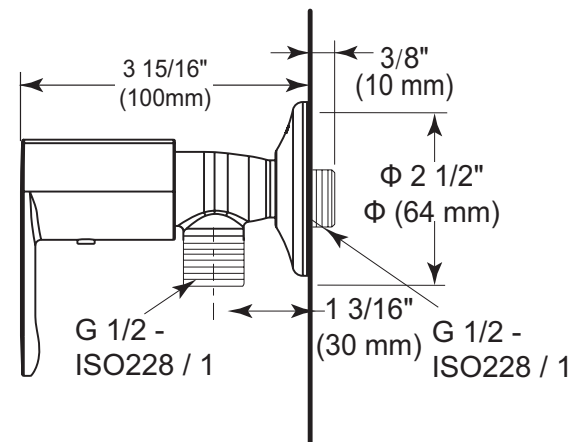

ON-WALL TUB & SHOWER

On-Wall Tub & Shower - Valve Only

Model	Finish	Case	Price
23050-VO	Chrome	3	142.10

- On-wall shower installation
- Metal lever handle
- G 1/2" (12.7 mm) connection
- Handle adjusts temperature
- Hot/cold indicators
- 9.6 LBS/4.3 KG
- 6 9/16" (167 mm) long