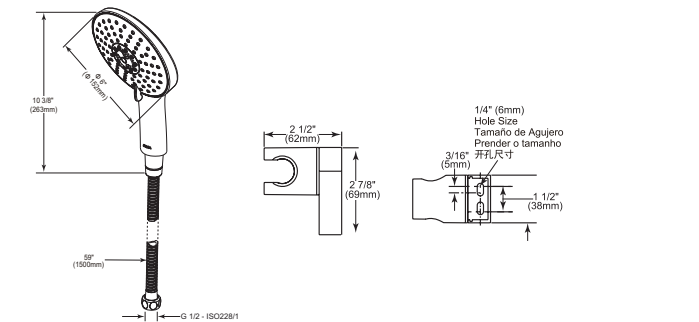

- Seven-setting rainfall Touch-Clean® Hand shower
- 59" (1500 mm) long metal double-interlock tensile shower hose and mounting bracket included
- G 1/2 - ISO228/1:2000 thread connection
- Flow restrictor included in Hand shower
- 2.5 gpm @ 25 psi with restrictor
- Full Body Spray, Full Spray with Massage, Massage Spray, Soft Drench Spray, Soft Drench with Full Spray, Adjustable Full Spray, Aerated Spray