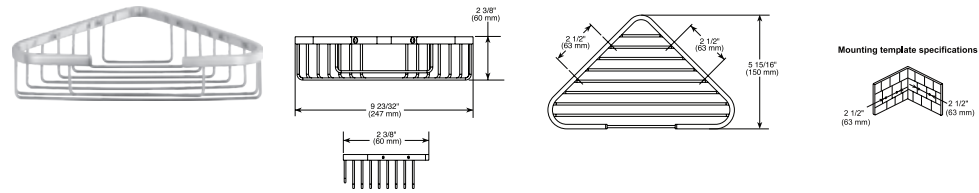

- Modern Series
- Corner Caddy
- Overall size 2 1/2" x 2 1/2" x 9 3/4" (63.0 mm x 63.0 mm x 247.0 mm)
- Height 2.36" (59.944 mm)
- 9.8 LBS/4.4 KG
- Mounting hardware included

ACCESSORIES - MODERN

24" Angular Towel Bar