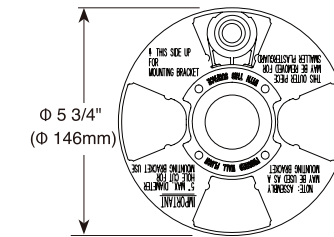

TUB & SHOWER

Rough-In

Model	Finish	Case	Price
R85200	Chrome	3	87.15

- In-wall installation
- Brass body
- 35 mm ceramic cartridge with 500,000 life cycles per standard ASME A112.18.1
- G 1/2-ISO228/1:2000 thread connection

In-Wall Shower Only

Model	Finish	Case	Price
44076	Chrome	3	139.80