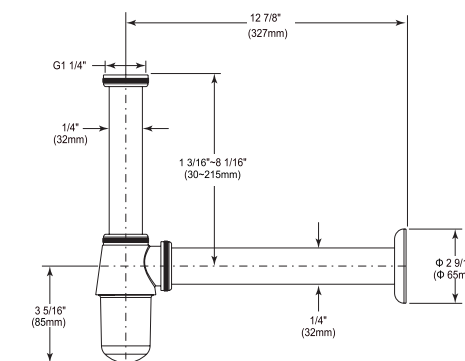

Adapter

Model	Finish	Case	Price
RP63265	NA	1	42.95

- Use with DST faucets
- Converts 10 3/8" compression to 1/2" slip joint adapters and gaskets