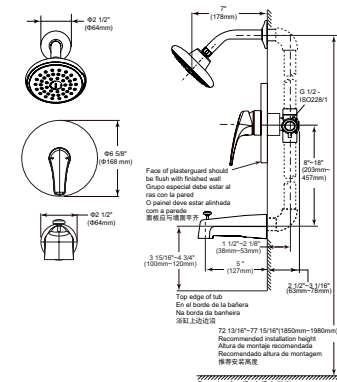

TUB & SHOWER

In-Wall Tub & Shower

Model	Finish	Case	Price
44075	Chrome	3	151.55

- Brass body
- 35 mm ceramic cartridge
- Valve assembly 100% leak tested
- G 1/2 - ISO228/1:2000 thread connection
- Metal handle with hot/cold temperature indicator
- Single setting Touch-Clean® quadrate rainfall Shower head and metal tub spout
- Full Body Spray