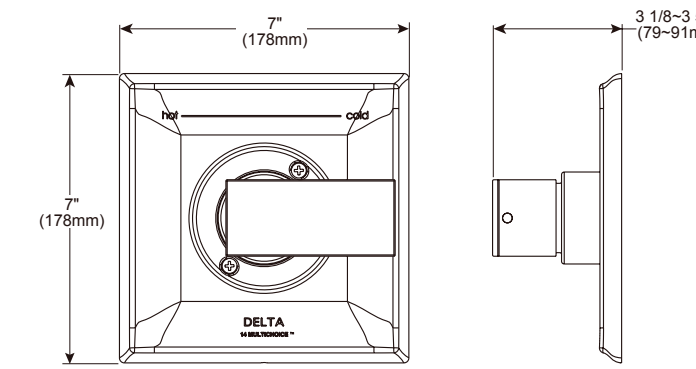

Monitor® 14 Series Valve Only Trim

Model	Finish	Case	Price
T140340	Chrome	6	92.40

- Cast zinc alloy handle
- Temperature only controlled with handle
- Field adjustable to limit handle rotation into hot water zone
- 120° maximum handle rotation
- Must order MultiChoice® Universal rough separately