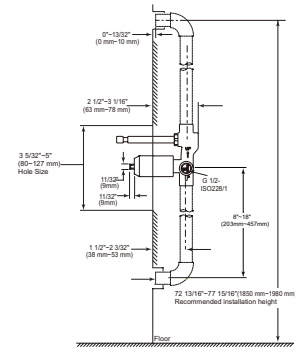

TUB & SHOWER

Rough-In with Push Button Diverter

Model	Finish	Case	Price
R85300	Chrome	3	116.70

- In-wall installation
- Brass body
- G 1/2" (12.7 mm) female thread
- 7.7 LBS/3.5 KG
- Ceramic cartridge