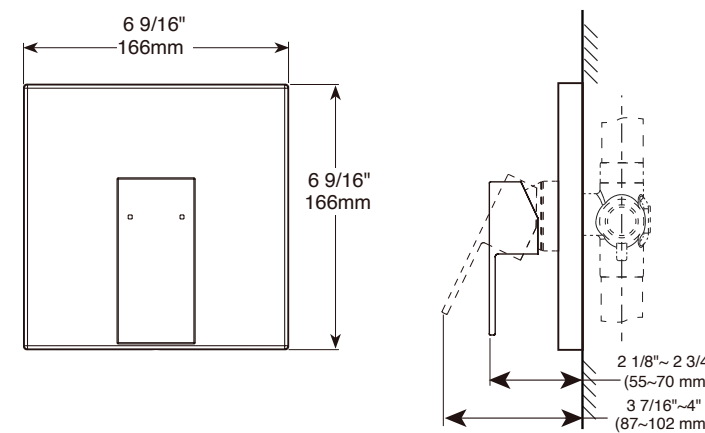

- Easy slip-on installation design
- Metal handle with hot/cold temperature indicator
- Must order rough-in separately - R85200

In-Wall Tub & Shower Trim for Push Button Diverter

Model	Finish	Case	Price
T853340	Chrome	6	49.75