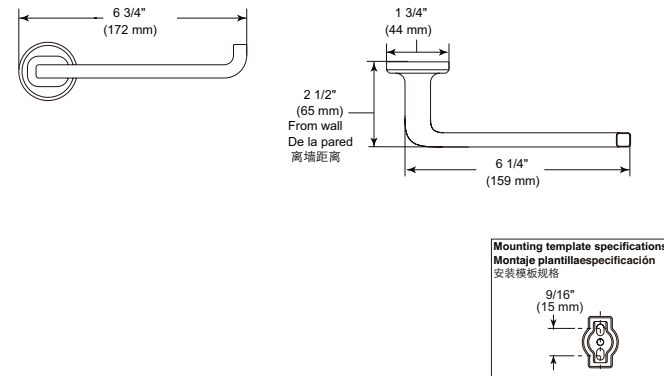

ACCESSORIES- MODERN

Curved Towel Holder

Model	Finish	Case	Price
IAO35046	Chrome	3	45.90

- Modern Series
- Towel Ring
- Zinc base
- Mounting hardware included
- Hole size ϕ 3/16" (5mm)

ACCESSORIES - MODERN

Delta Square Tumbler

Model	Finish	Case	Price
IAOTB002	Chrome	6	29.15

- Delta Series
- Metal Base
- Mounting hardware included
- Hole size 1/4" (6 mm)
- Textured glass

Curved Tissue Holder

Model	Finish	Case	Price
IAO35051	Chrome	3	40.80

- Modern Series
- Tissue Holder
- Zinc base
- Mounting hardware included
- Hole size ϕ 3/16" (5mm)

Model	Finish	Case	Price
IAOCB001	Polished Chrome	6	84.50

- Modern contemporary design: defined by streamlined simplicity and rectangular look, modern square accessories complement any style of bathroom
- Long-lasting: solid metal construction for durability and reliability
- Corrosion resistant finish will not fade or tarnish over a period
- Easy to install: required a hole size of 1/4" (6mm). All the mounting hardware included with the product
- Comes in a combo set of 4 accessories

Delta Round Tumbler

Model	Finish	Case	Price
IAOTB001	Chrome	6	21.85

- Delta Series
- Metal Base
- Mounting hardware included
- Hole size 1/4" (6 mm)
- Clear glass

Model	Finish	Case	Price
IAOCB002	Polished Chrome	6	74.50

- Modern contemporary design: defined by streamlined simplicity and rectangular look, modern square accessories complement any style of bathroom
- Long-lasting: solid metal construction for durability and reliability
- Corrosion resistant finish will not fade or tarnish over a period
- Easy to install: required a hole size of 1/4" (6mm). All the mounting hardware included with the product
- Comes in a combo set of 4 accessories