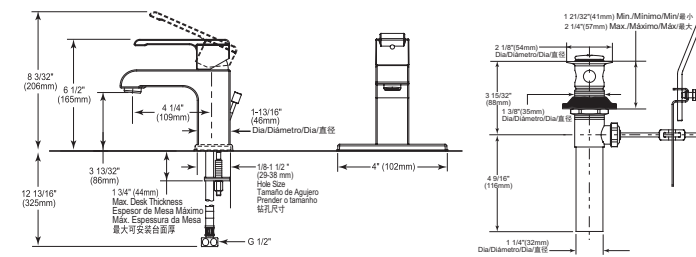

BATHROOM FAUCETS

Model	Finish	Case	Price
26025	Chrome	6	181.60

- 1-hole installation
- Rigid spout
- 4 1/4" (109.0 mm) long, 6 1/2" (165.0 mm) high
- Metal lever handle
- Metal pop-up
- G 1/2" (12.7 mm) connection
- 3 3/8" (86.0 mm) from deck to spout
- 1 23/32" (43.656 mm) max. deck thickness
- Hot/cold indicators
- Ceramic valve system
- 35.4 LBS/16.1 KG
- 2.0 gpm @ 60 psi, 7.6 L/min @ 414 kPa