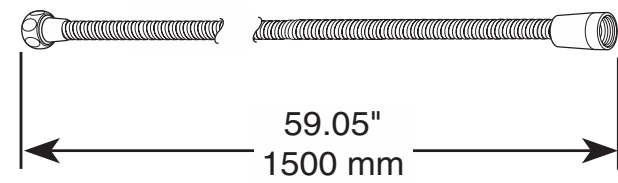

- PVC plastic hose
- Brass connector
- Anti-twist
- 59.05" (1500 mm) long
- 80.71" (2050 mm) when fully extended