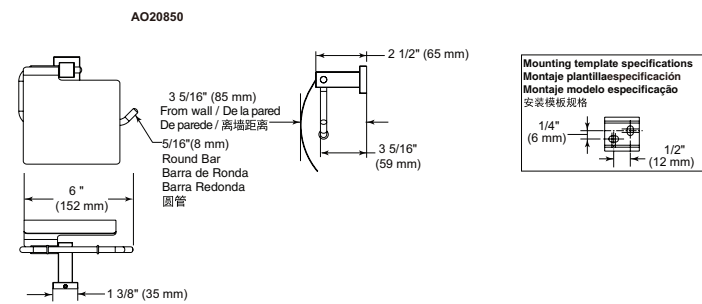

Model	Finish	Case	Price
IAO20850	Chrome	12	54.85

- Modern Series
- Tissue Holder with Cover
- Extends 3 5/16" (85.0 mm) from wall
- 10.2 LBS/4.6 KG
- Mounting hardware included