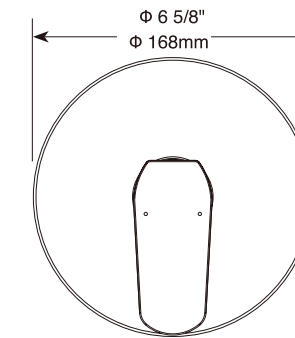

In-Wall Shower Only Trim

Model	Finish	Case	Price
T852230	Chrome	6	36.55

- Easy slip-on installation design
- Metal handle with hot/cold temperature indicators
- Must order rough-in separately - R85200
- 4.3 LBS/1.9 KG
- 6 5/8" (168.275 mm) escutcheon