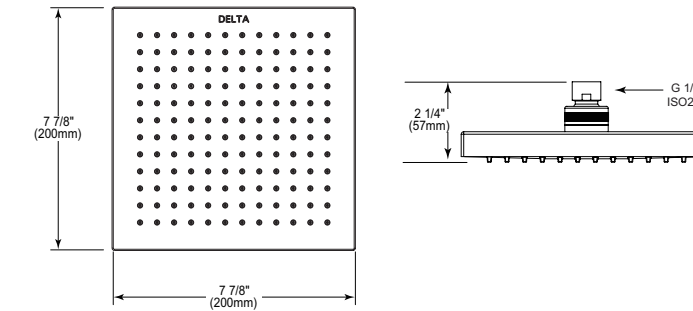

TUB/SHOWERS

TUB/SHOWERS

Shower Head

Model	Finish	Case	Price
ISH11006	Chrome	3	50.60

- Touch-Clean® Single function Shower head
- 7 7/8" x 7 7/8" (200.025 mm x 200.025 mm)
- 2 1/4" (57.150 mm) high
- G 1/2" (12.7 mm) connection
- 3.5 LBS/1.6 KG
- 2.4 gpm @ 14.5 psi, 9.0 L/min @ 100 kPa
- Soft rain spray