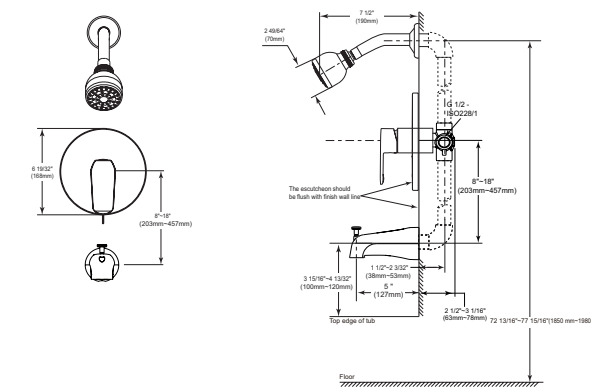

TUB & SHOWER

In-Wall Tub & Shower

Model	Finish	Case	Price
23075	Chrome	3	186.75