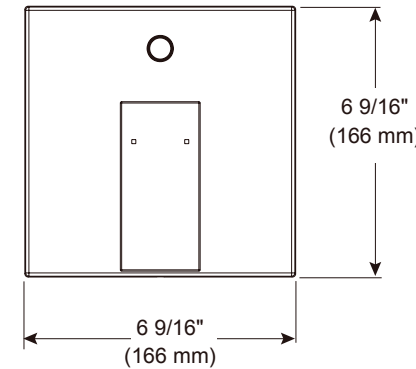

In-Wall Tub & Shower - Valve Only with Push Button Diverter

Model	Finish	Case	Price
34085-VO	NA	3	195.00

- Brass body
- 35 mm ceramic cartridge
- Meets mechanical performance per ASME A112.18.1
- Valve assembly 100% leak tested
- G 1/2 - ISO228/1:2000 thread connection
- Metal handle with hot/cold temperature indicator