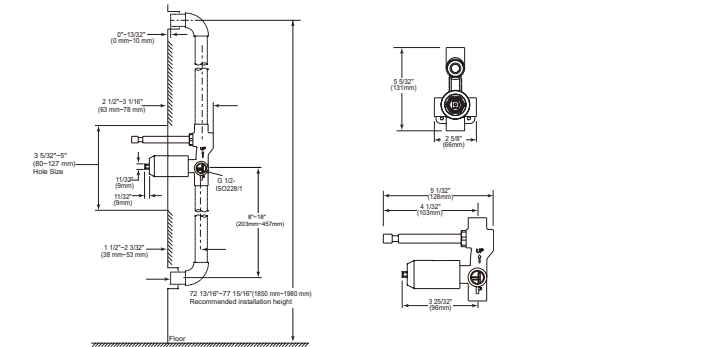

TUB & SHOWER

Rough-In with Push Button Diverter

Model	Finish	Case	Price
R85300	Chrome	3	116.70

- In-wall installation
- Brass body
- G 1/2" (12.7 mm) female thread
- 7.7 LBS/3.5 KG
- Ceramic cartridge

In-Wall Shower Only Trim

Model	Finish	Case	Price
T852340	Chrome	6	45.70