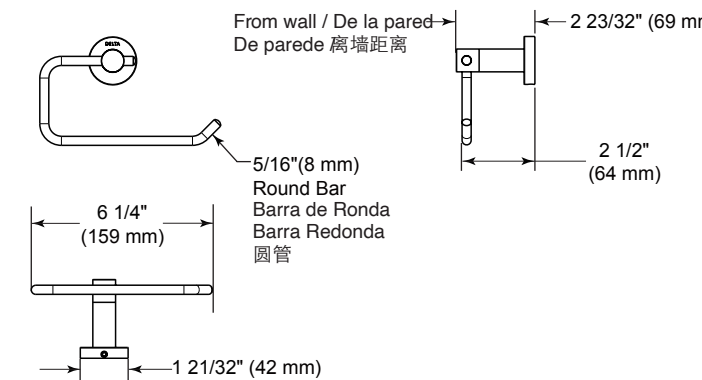

- Modern Series
- Copper base
- Mounting hardware included
- Hole size 3/16" (5mm)

Cylindrical Towel Ring

Model	Finish	Case	Price
IAO20146	Chrome	12	30.00