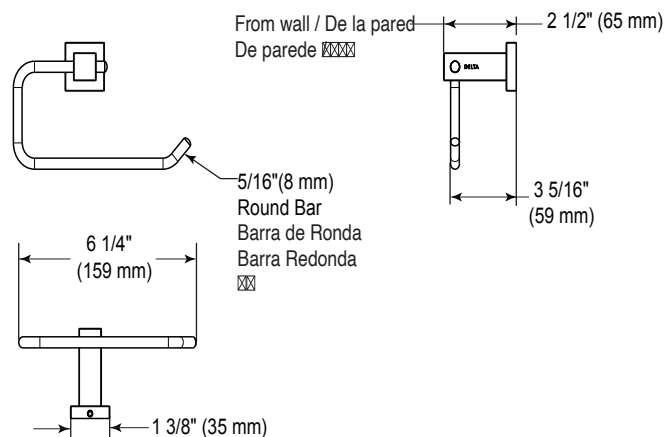

Model	Finish	Case	Price
IAO20851	Chrome	12	42.65

- Modern Series
- Copper base
- Mounting hardware included
- Hole size 3/16" (5mm)