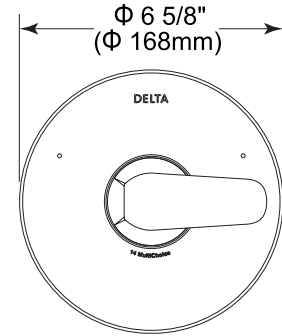

Model	Finish	Case	Price
T140230	Chrome	6	83.25

- Single hole installation
- Casted zinc alloy handle
- Monitor® 14 Series pressure balance bath mixing valve with Scald-Guard® included
- Maintains a balanced pressure of hot and cold water even when a valve is turned on or off elsewhere in the system
- Temperature only controlled with handle
- Field adjustable to limit handle rotation into hot water zone
- 120° max. handle rotation
- Must order MultiChoice® Universal rough R10000-UNBX separately