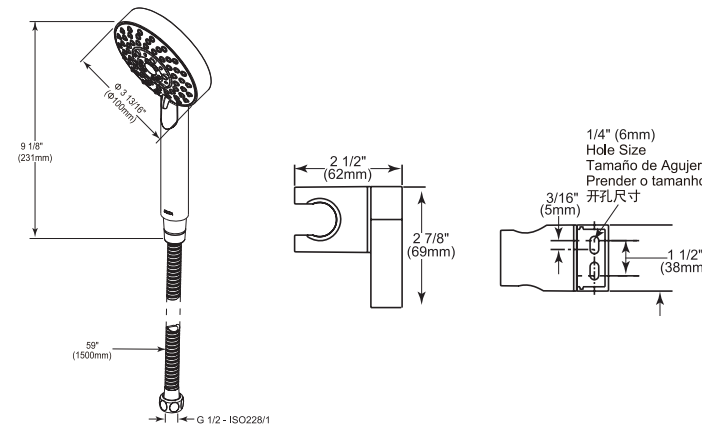

- Five-setting rainfall Touch-Clean® Hand shower
- 59" (1500 mm) long metal double-interlock tensile shower hose and mounting bracket included
- G 1/2 - ISO228/1:2000 thread connection
- Flow restrictor included in Hand shower
- 2.5 gpm @ 25 psi with restrictor
- Adjustable Full Body Spray, Full Spray w/Massage, Massaging Spray, Soft Drench Spray, Soft Drench w/Full Spray

Model	Finish	Case	Price
S350-CH	Chrome	6	37.70