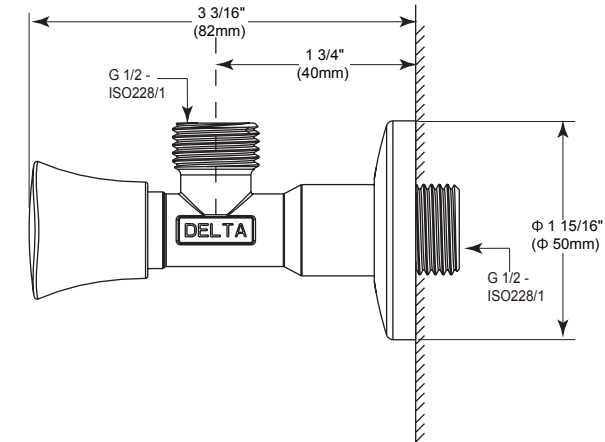

ANGLE VALVES

Ceramic Quarter Turn Angle Valve

Model	Finish	Case	Price
IAO36003	Chrome	24	19.00

- Quarter Turn (1/4) Angle Stop Valve with Flange
- Forged Brass Body
- 100% Tested for Leakage
- G1/2" - ISO228 / 1:2000 male thread connection