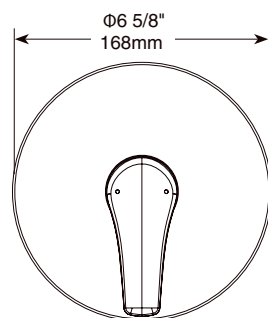

Model	Finish	Case	Price
T852440	Chrome	6	33.50

- Polished chrome escutcheon
- Easy slip-on installation design
- Metal handle with hot/cold temperature indicator
- Must order rough-in separately - R85200