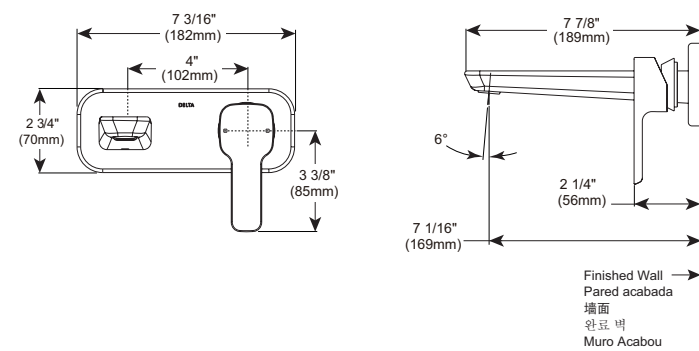

- Brass spout
- Metal escutcheon and handle
- Must order rough-in separately - R85400
- Meets mechanical performance per ASME A112.18.1
- Faucet with ±6° rotation aerator.

On-Wall Tub & Shower -
Valve Only

Model	Finish	Case	Price
33950-VO	Chrome	3	191.80