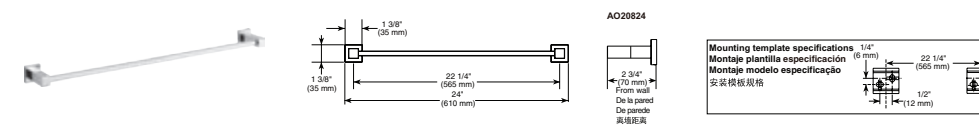

ACCESSORIES - MODERN

24" Angular Towel Bar

Model	Finish	Case	Price
IAO20824	Chrome	12	82.25

- Modern Series
- 24" (609.601 mm) Towel Bar
- Extends 2 3/4" (70.0 mm) from wall
- 12.7 LBS/5.8 KG
- Mounting hardware included

Delta Double Face Mirror