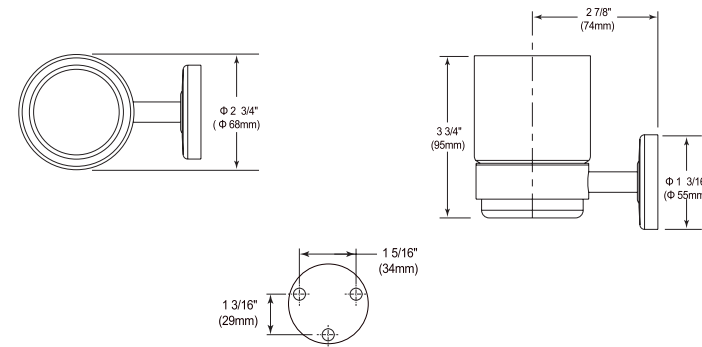

ACCESSORIES - MODERN

Delta Round Tumbler

Model	Finish	Case	Price
IAOTB001	Chrome	6	21.85

- Delta Series
- Metal Base
- Mounting hardware included
- Hole size 1/4" (6 mm)
- Clear glass

Mounting template specifications