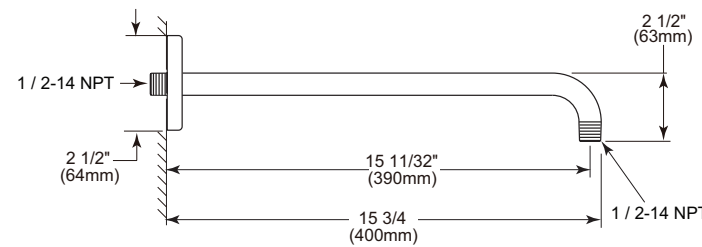

SHOWER ARMS & FLANGE

Shower Arm & Flange

Model	Finish	Case	Price
RP48332	Chrome	6	51.15

- 1-hole installation
- 2 1/2" (63.500 mm) outside diameter
- 16" (406.401 mm) long
- 1/2" (12.7 mm) -14 NPT connection (male thread)
- 2 1/2" (63.500 mm) outside diameter
- 0.9 LBS/0.4 KG