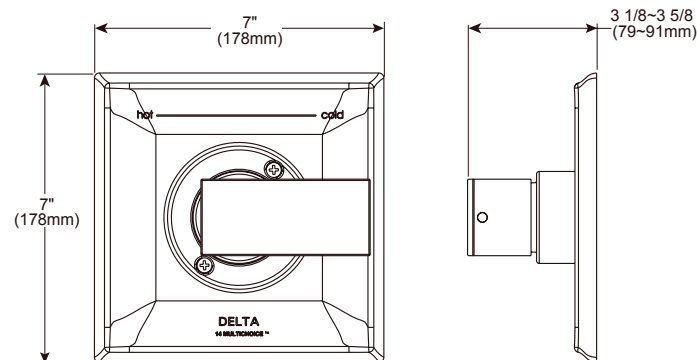

Model	Finish	Case	Price
T140340	Chrome	6	92.40

- Cast zinc alloy handle
- Temperature only controlled with handle
- Field adjustable to limit handle rotation into hot water zone
- 120° maximum handle rotation
- Must order Multichoice® Universal rough separately