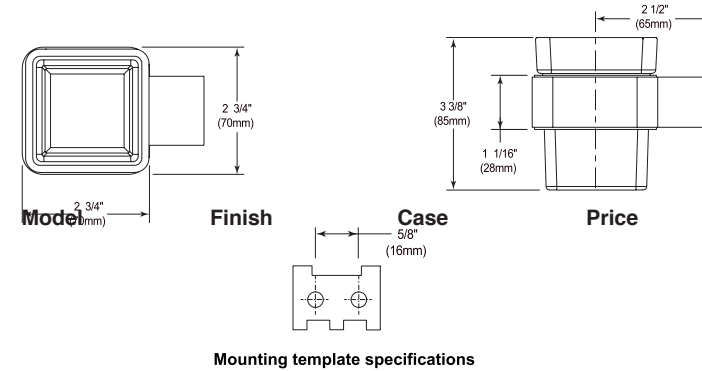

ACCESSORIES - MODERN

Delta Square Tumbler

Model	Finish	Case	Price
IAOTB002	Chrome	6	29.15

- Delta Series
- Metal Base
- Mounting hardware included
- Hole size 1/4" (6 mm)
- Textured glass