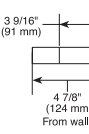

Model	Finish	Case	Price
IAO20128	Chrome	12	58.80

- Modern Series
- 24" (609.601 mm) Double Towel Bar
- Extends 4 7/8" (124.0 mm) from wall
- 12.3 LBS/5.6 KG
- Mounting hardware included

Cylindrical Towel Ring