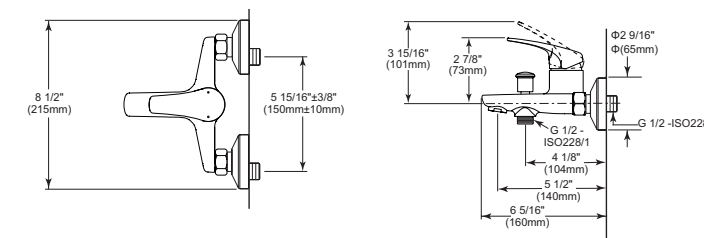

- Cast brass body
- 35 mm ceramic cartridge
- Metal handle with hot/cold temperature indicator
- 100% leak tested

Single Handle
Wall Mount
Lavatory Trim

Model	Finish	Case	Price
T31440-WL-SQ	Chrome	3	98.00