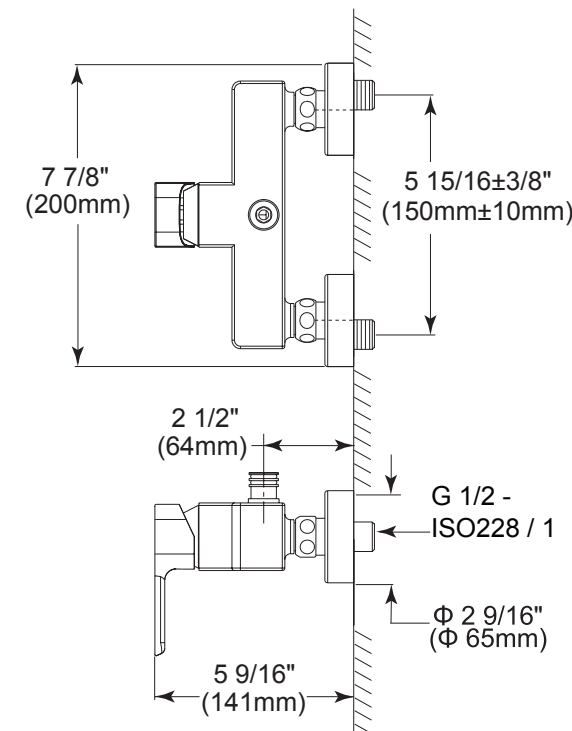

Model	Finish	Case	Price
ISP00011-V	Chrome	3	232.60

- Must order ISP00011 separately
- Must use ISP00011 and ISP00011-V together
- Integrated connection between Shower pipe and valve
- Hot/Cold indicators