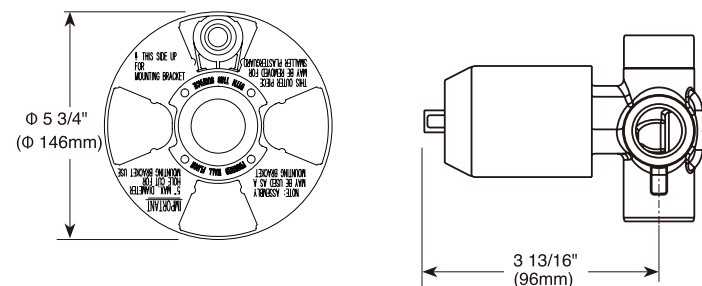

TUB & SHOWER

Rough-In

Model	Finish	Case	Price
R85200	Chrome	3	87.15

- In-wall installation
- Brass body
- 35 mm ceramic cartridge with 500,000 life cycles per standard ASME A112.18.1
- G 1/2-ISO228/1:2000 thread connection