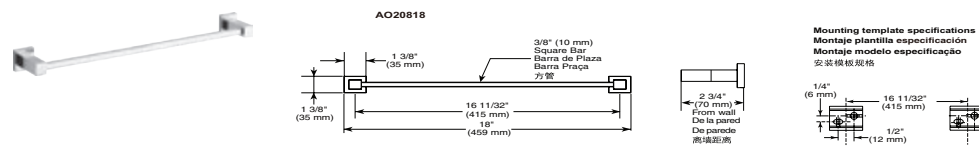

- Modern Series
- Robe Hook
- Extends 2.2" (55.880 mm) from wall
- 4.6 LBS/2.1 KG
- Mounting hardware included

18" Angular Towel Bar

Model	Finish	Case	Price
IAO20818	Chrome	12	56.85

- Modern Series
- 18" (457.201 mm) Towel Bar
- Extends 2 3/4" (70.0 mm) from wall
- 16.6 LBS/7.5 KG
- Mounting hardware included