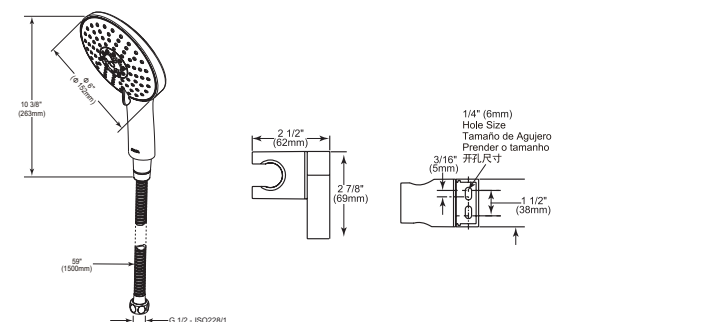

7 Setting Hand Shower

Model	Finish	Case	Price
S661	Chrome	3	82.50

- Seven-setting rainfall Touch-Clean® Hand shower
- 59" (1500 mm) long metal double-interlock tensile shower hose and mounting bracket included
- G 1/2 - ISO228/1:2000 thread connection
- Flow restrictor included in Hand shower
- 2.5 gpm @ 25 psi with restrictor
- Full Body Spray, Full Spray with Massage, Massage Spray, Soft Drench Spray, Soft Drench with Full Spray, Adjustable Full Spray, Aerated Spray