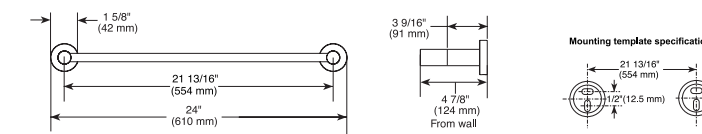

- Modern Series
- 24" (609.601 mm) Double Towel Bar
- Extends 4 7/8" (124.0 mm) from wall
- 12.3 LBS/5.6 KG
- Mounting hardware included