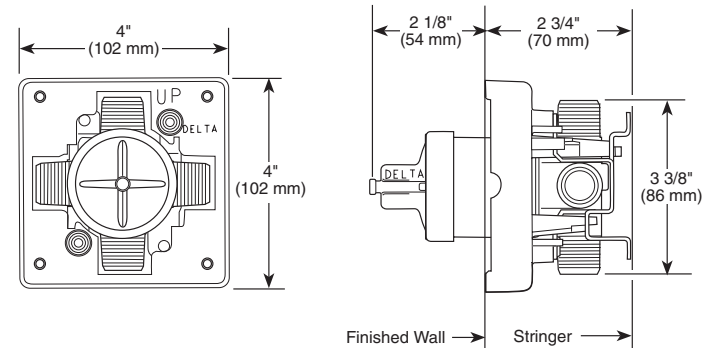

- Easy slip-on installation design
- Metal handle with hot/cold temperature indicator
- Must order rough-in separately - R85200

MultiChoice® Universal Tub/Shower Rough - Universal Inlets/Outlets

Model	Finish	Case	Price
R10000-UNBX	NA	3	67.10