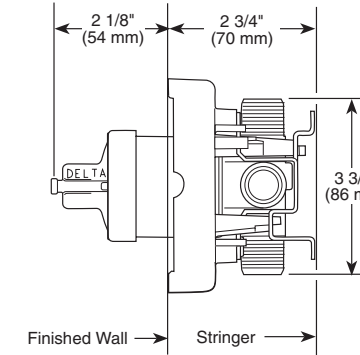

TUB & SHOWER

MultiChoice® Universal Tub/Shower Rough - Universal Inlets/Outlets

Model	Finish	Case	Price
R10000-UNBX	NA	3	67.10

- Valve body only
- Accepts single-function (13/14), dual-function (17) or dual-function thermostatic (17T) cartridge
- Cartridge ships with trim kit
- 1/2" (12.7 mm) universal inlets accept 1/2" (12.7 mm) copper, 1/2" (12.7 mm) iron pipe, PEX or CPVC adapters
- 1/2" (12.7 mm) universal outlets, inlets/outlets have male threads
- Back-to-back capability
- BX = single box model