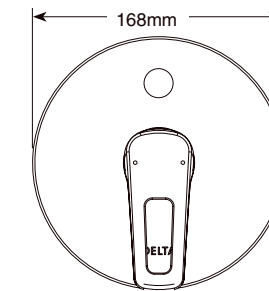

In-Wall Tub & Shower Trim for Push Button Diverter

Model	Finish	Case	Price
T853440-LP	Chrome	6	46.70

- Polished chrome escutcheon
- Easy slip-on installation design
- Metal handle with hot/cold temperature indicator
- Must order rough-in separately - R85300