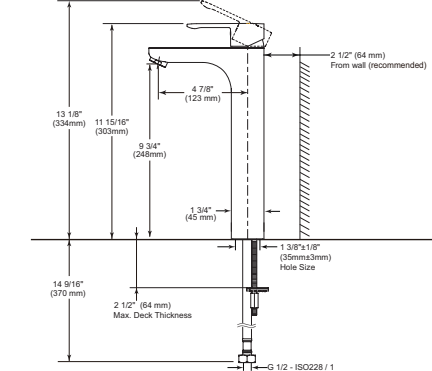

BATHROOM FAUCETS

Model	Finish	Case	Price
23025-P	Chrome	3	157.35