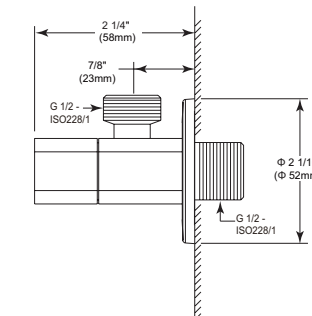

Model	Finish	Case	Price
IAO36005	Chrome	1	17.00
IAO36005-BL	Matte Black	1	57.95
IAO36005-CZ	Champagne Bronze™	1	57.95
IAO36005-KS	Black Stainless	1	57.95
IAO36005-PG	Polished Gold	1	57.95
IAO36005-PN	Polished Nickel	1	41.10

- Quarter Turn (1/4) Angle Stop Valve with Flange
- Forged Brass Body
- Ceramic Disc valve with 10,000 life cycles
- 100% Tested for Leakage
- G1/2" - ISO228/1:2000 male thread connection