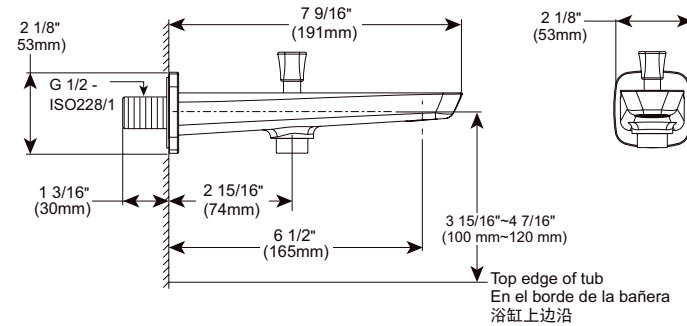

- Modern Series
- 18" (457.201 mm) Towel Bar
- Extends 2 3/4" (70.0 mm) from wall
- 16.6 LBS/7.5 KG
- Mounting hardware included

Diverter Tub Spout

Model	Finish	Case	Price
ITS62339	Chrome	6	80.60
ITS62339-CZ	Champagne Bronze®	6	130.00
ITS62339-PN	Polished Nickel	6	110.00

- Chrome plated metal tub spout with pull-up diverter
- G 1/2-ISO228/1:2000 thread connection

24" Angular Towel Bar

Model	Finish	Case	Price
IAO20824	Chrome	12	82.25

- Modern Series
- 24" (609.601 mm) Towel Bar
- Extends 2 3/4" (70.0 mm) from wall
- 12.7 LBS/5.8 KG
- Mounting hardware included

Angular Robe Hook

Model	Finish	Case	Price
IAO20836	Chrome	12	23.35