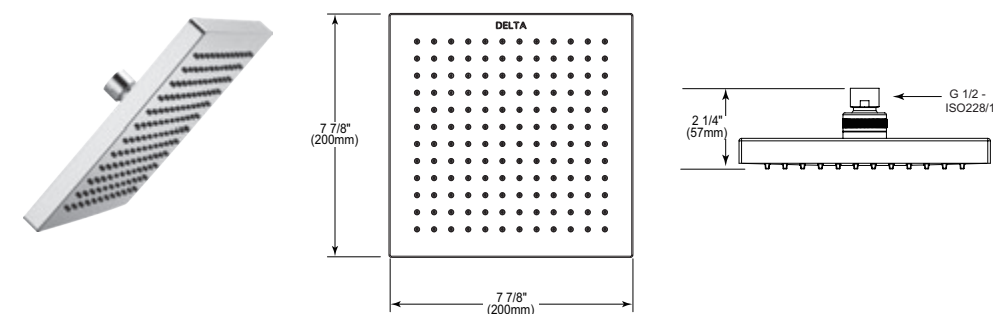

Single Setting Shower Head

Model	Finish	Case	Price
ISH11006	Chrome	3	50.60

- Touch-Clean® Single function Shower head
- 7 7/8" x 7 7/8" (200.025 mm x 200.025 mm)
- 2 1/4" (57.150 mm) high
- G 1/2" (12.7 mm) connection
- 3.5 LBS/1.6 KG
- 2.4 gpm @ 14.5 psi, 9.0 L/min @ 100 kPa
- Soft rain spray