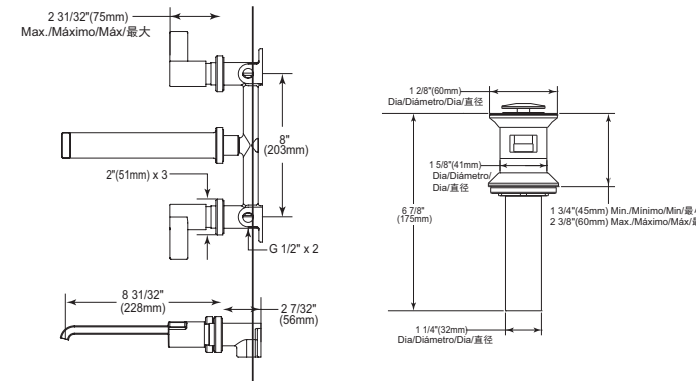

- 3-hole 8" (203.200 mm) center wall mount installation
- Rigid spout
- 9" (228.600 mm) long
- Metal lever handle
- Metal push pop-up included
- G 1/2" (12.7 mm) connection
- 2 27/32" (72 mm) max. wall thickness
- Hot/cold indicators
- Delta Delex valve
- 22.6 LBS/10.3 KG
- 2.2 gpm @ 60 psi, 8.3 L/min @ 414 kPa