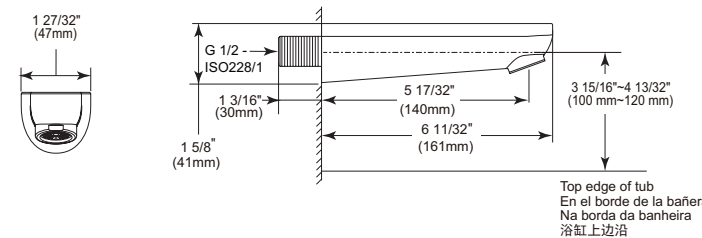

Model	Finish	Case	Price
ITS61230	Chrome	6	64.50

- Brass tub spout
- G 1/2" (12.7 mm) connection
- Full Flow Rate
- 7.0 LBS/3.2 KG
- 5 17/32" (140 mm) long

Tub Spout