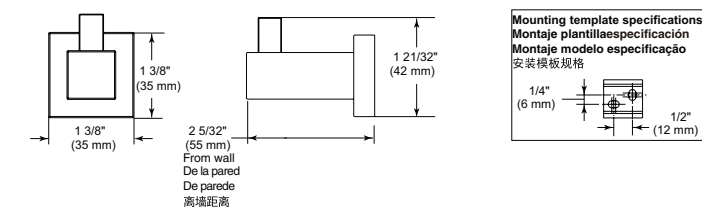

- Modern Series
- Robe Hook
- Extends 2.2" (55.880 mm) from wall
- 4.6 LBS/2.1 KG
- Mounting hardware included