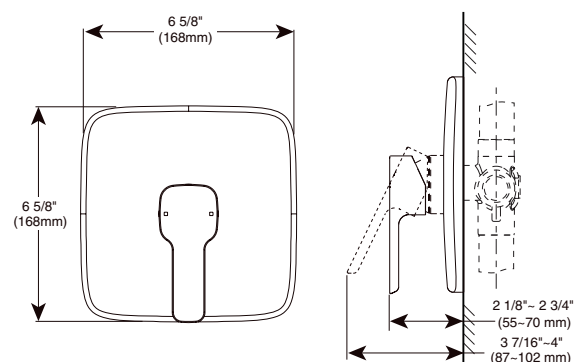

Model	Finish	Case	Price
T852339	Chrome	6	45.90

- Polished chrome escutcheon
- Easy slip-on installation design
- Metal handle with hot/cold temperature indicator
- Must order rough-in separately - R85200