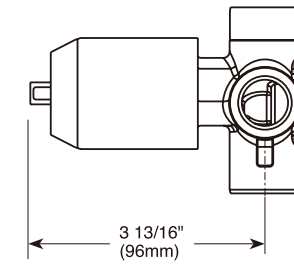

TUB & SHOWER

Rough-In

Model	Finish	Case	Price
R85200	Chrome	3	87.15

- In-wall installation
- Brass body
- 35 mm ceramic cartridge with 500,000 life cycles per standard ASME A112.18.1
- G 1/2-ISO228/1:2000 thread connection

In-Wall Shower Only

Model	Finish	Case	Price
44076	Chrome	3	139.80