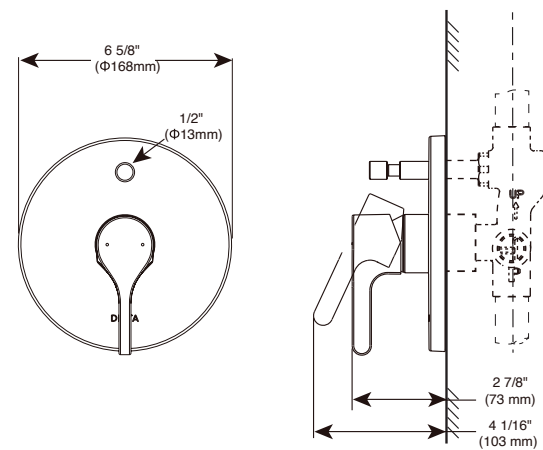

In-Wall Tub & Shower Trim for Push Button Diverter

Model	Finish	Case	Price
T853355	Chrome	6	84.70

- Easy slip-on installation design
- Metal handle with hot/cold temperature indicators
- Must order rough-in separately - R85300