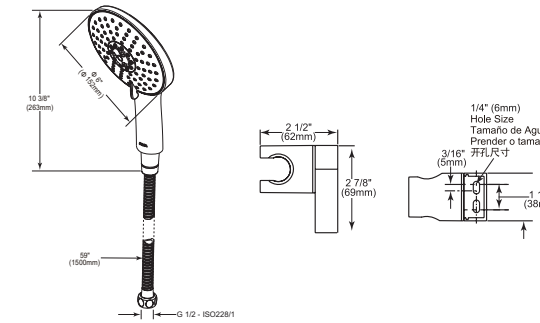

- Seven-setting rainfall Touch-Clean® Hand shower
- 59" (1500 mm) long metal double-interlock tensile shower hose and mounting bracket included
- G 1/2 - ISO228/1:2000 thread connection
- Flow restrictor included in Hand shower
- 2.5 gpm @ 25 psi with restrictor
- Full Body Spray, Full Spray with Massage, Massage Spray, Soft Drench Spray, Soft Drench with Full Spray, Adjustable Full Spray, Aerated Spray