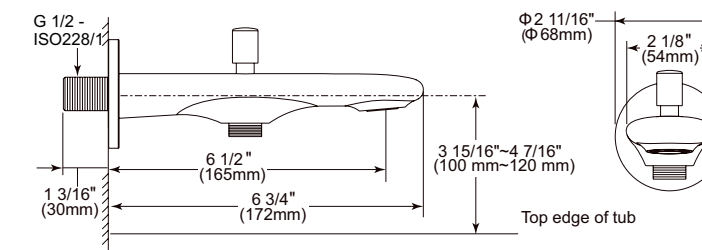

- Easy slip-on installation design
- Metal lever handle
- Must order rough-in separately - R85300
- 4.3 LBS/1.9 KG
- Hot/cold indicator

Diverter Tub Spout

Model	Finish	Case	Price
ITS62338	Chrome	6	86.30