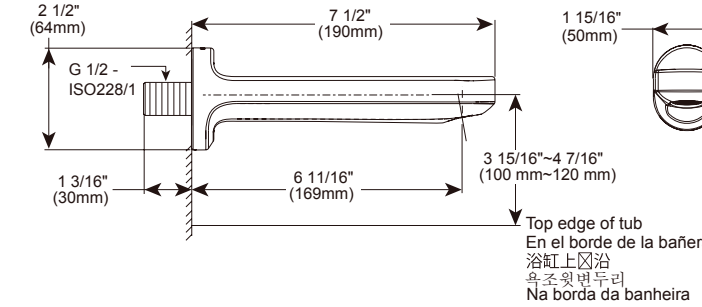

TUB & SHOWER

Tub Spout

Model	Finish	Case	Price
ITS61350	Chrome	6	124.30

- Metal tub spout
- G 1/2-ISO228/1:2000 thread connection