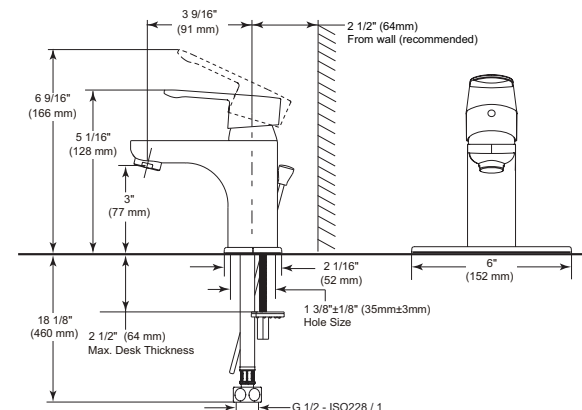

- 1-hole installation
- Rigid spout
- 3 9/16" (90.488 mm) long, 5 1/16" (128.0 mm) high
- Metal lever handle
- Euro-style metal pop-up
- G 1/2" (12.7 mm) connection
- 3" (76.200 mm) from deck to spout
- 2 1/2" (64.0 mm) max. deck thickness
- Hot/cold indicators
- Ceramic valve system
- 12.4 LBS/5.6 KG
- 2.0 gpm @ 60 psi, 7.6 L/min @ 414 kPa

Elemetro™ Bath