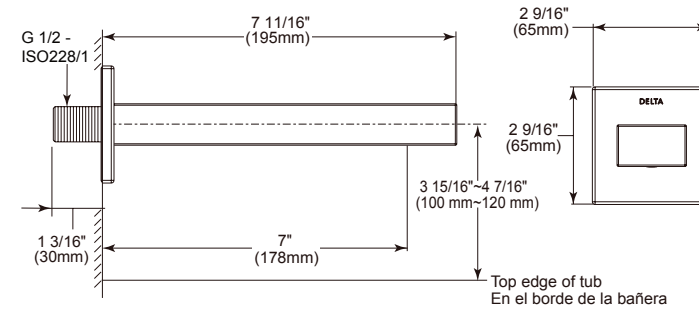

- Brass tub spout
- G 1/2" (12.7 mm) Connection
- Full Flow Rate
- 4.4 LBS/2.0 KG
- 6 11/32" (161 mm) long

ACCESSORIES - MODERN

18" Angular Towel Bar

Model	Finish	Case	Price
IAO20818	Chrome	12	56.85

- Modern Series
- 18" (457.201 mm) Towel Bar
- Extends 2 3/4" (70.0 mm) from wall
- 16.6 LBS/7.5 KG
- Mounting hardware included