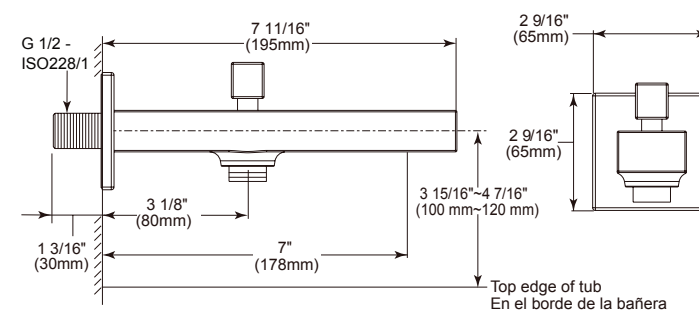

- Brass tub spout
- G 1/2" (12.7 mm) Connection
- Full Flow Rate
- 4.4 LBS/2.0 KG
- 6 11/32" (161 mm) long
- Tub Spout with pull-up diverter

24" Angular Towel Bar

Model	Finish	Case	Price
IAO20824	Chrome	12	82.25

- Modern Series
- 24" (609.601 mm) Towel Bar
- Extends 2 3/4" (70.0 mm) from wall
- 12.7 LBS/5.8 KG
- Mounting hardware included

Angular Robe Hook

Model	Finish	Case	Price
IAO20836	Chrome	12	23.35