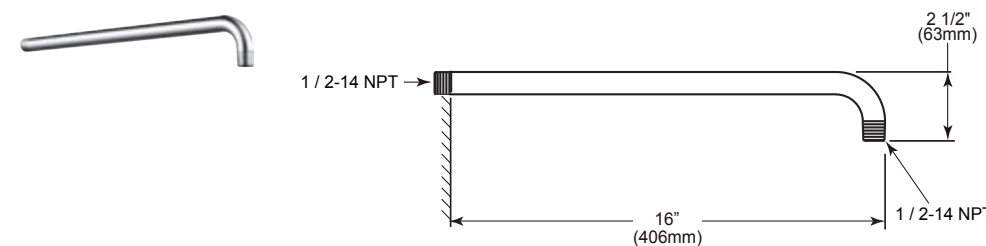

Model	Finish	Case	Price
RP46870	Chrome	1	71.95

• 1/2" IPS male threads
• 16" long