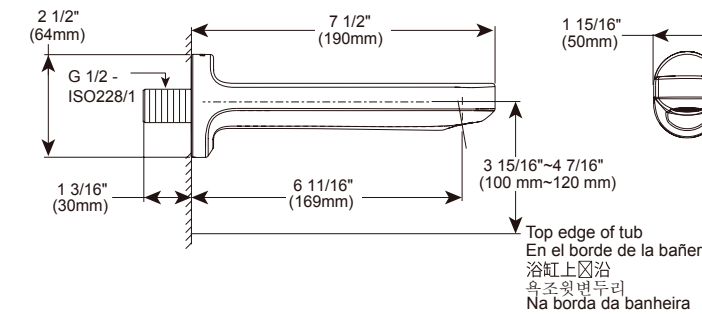

Model	Finish	Case	Price
ITS61350	Chrome	6	124.30

- Metal tub spout
- G 1/2-ISO228/1:2000 thread connection