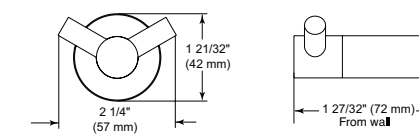

Model	Finish	Case	Price
IAO20136	Chrome	12	19.30

- Modern Series
- Robe Hook
- Extends 2.8" (71.120 mm) from wall
- 3.8 LBS/1.8 KG
- Mounting hardware included