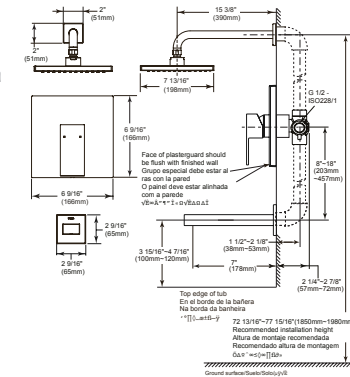

TUB & SHOWER

In-Wall Tub & Shower

Model	Finish	Case	Price
34085	Chrome	3	321.20

- Brass body
- 35 mm ceramic cartridge
- Meets mechanical performance per ASME A112.18.1
- Valve assembly 100% leak tested
- G 1/2 - ISO228/1:2000 thread connection
- Metal handle with hot/cold temperature indicator
- Includes tub spout, Shower head and shower arm
- Soft rain spray