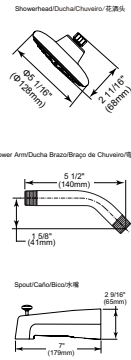

TUB & SHOWER

In-Wall Tub & Shower

Model	Finish	Case	Price
44075-SQ	Chrome	3	150.25

- Brass body
- 35 mm ceramic cartridge
- Valve assembly 100% leak tested
- G 1/2 - ISO228/1:2000 thread connection
- Metal handle with hot/cold temperature indicator
- Single setting Touch-Clean® quadrate rainfall Shower head and metal tub spout
- Full Body Spray