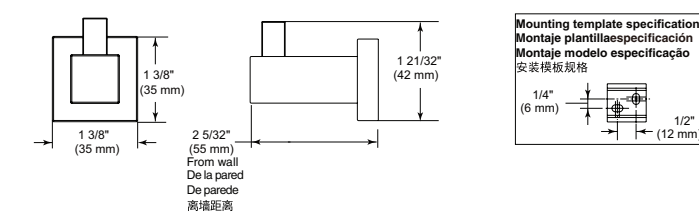

- Modern Series
- Robe Hook
- Extends 2.2" (55.880 mm) from wall
- 4.6 LBS/2.1 KG
- Mounting hardware included