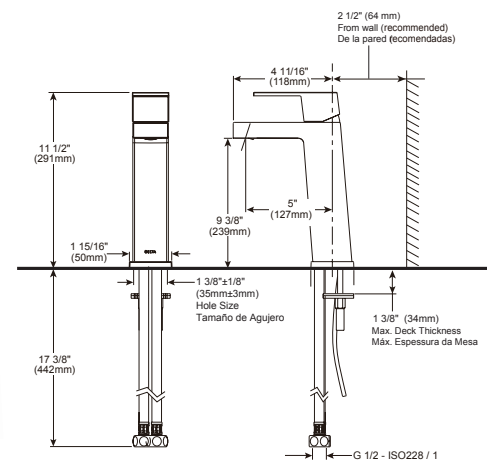

- 1-hole installation
- Rigid spout
- One-piece brass cast body
- 35 mm ceramic cartridge
- Meets mechanical performance per ASME A112.18.1
- Faucet 100% leak tested
- Metal handle with hot/cold temperature indicator
- Stainless steel braided flexible supply hose with G1/2 - ISO228 / 1:2000 thread connection
- Dual-shank mounting system with two installation nuts included
- Faucet with $\pm 6^\circ$ rotation aerator
- 4.0 gpm @ 60 psi, 15.1 L/min @ 414 kPa