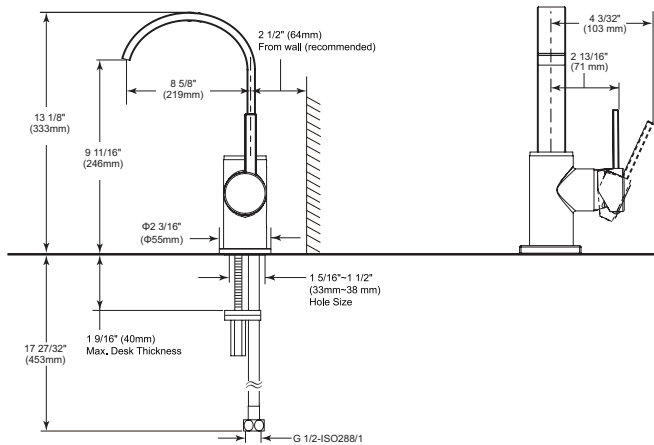

Model	Finish	Case	Price
26601	Chrome	3	198.45