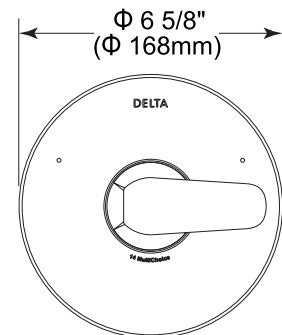

Monitor® 14 Series Valve Only Trim

Model	Finish	Case	Price
T140230	Chrome	6	83.25

- Single hole installation
- Casted zinc alloy handle
- Monitor® 14 Series pressure balance bath mixing valve with Scald-Guard® included
- Maintains a balanced pressure of hot and cold water even when a valve is turned on or off elsewhere in the system
- Temperature only controlled with handle
- Field adjustable to limit handle rotation into hot water zone
- 120° max. handle rotation
- Must order MultiChoice® Universal rough R10000-UNBX separately