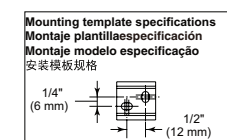

Model	Finish	Case	Price
IAO20836	Chrome	12	23.35