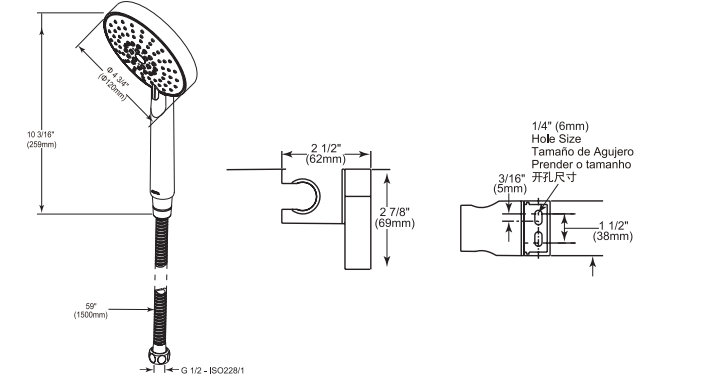

- Five-setting Touch-Clean® Hand shower
- 59" (1500 mm) long metal double-interlock tensile shower hose and mounting bracket included
- Flow restrictor included in Hand shower
- 2.5 gpm @ 25 psi with restrictor
- Adjustable Full Body Spray, Full Spray w/Massage, Massaging Spray, Soft Drench Spray, Soft Drench w/Full Spray

Model	Finish	Case	Price
S663	Chrome	6	46.70