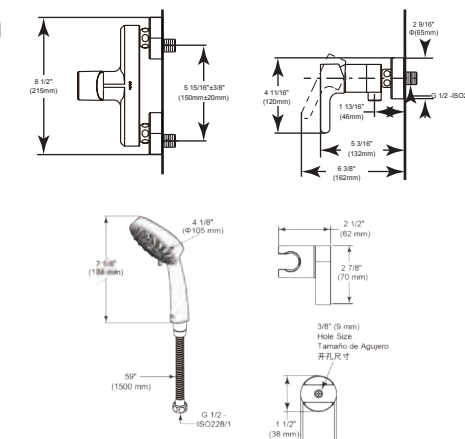

On-Wall Shower Only

Model	Finish	Case	Price
35551	Chrome	3	214.50

- On-wall shower installation
- 35mm ceramic cartridge
- Meets mechanical performances per ASME A112.18.1
- Faucet 100% leak tested
- Metal handle with hot/cold temperature indicator
- 35551 with hand shower
  - 5-Setting Touch-Clean® hand shower
  - 59" (1500mm) long anti-twist PVC shower hose, G 1/2 - ISO228/1:2000 thread connection
  - Adjustable hand shower holder
  - Full Body Spray, Massage Spray, Soft Drench with hand shower, Soft Drench with Full Spray, Adjustable Full Spray