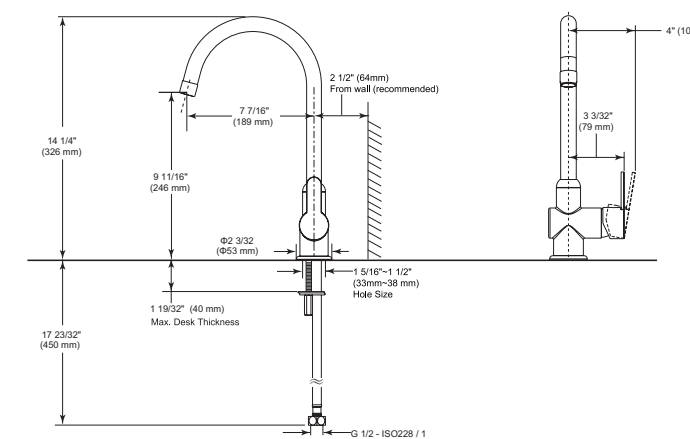

Model	Finish	Case	Price
23001	Chrome	3	149.40