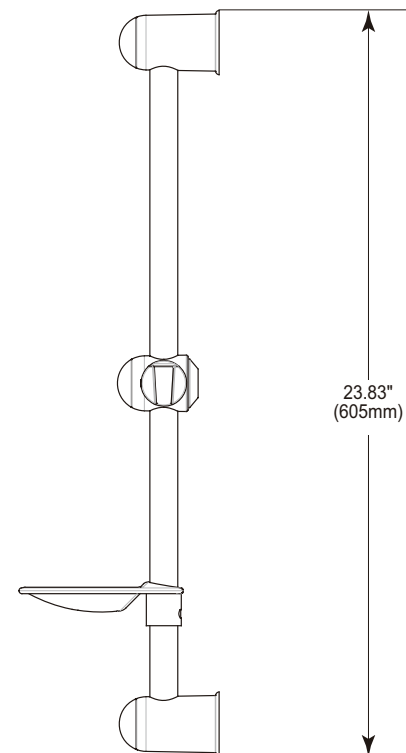

Model	Finish	Case	Price
S185-CH	Chrome	6	48.35

- 23 5/6" (605.283 mm) long with adjustable slide
- 14.0 LBS/6.3 KG

Shower Bar