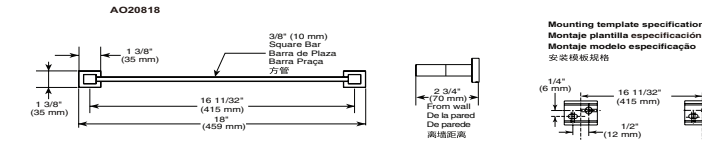

ACCESSORIES - MODERN

18" Angular Towel Bar

Model	Finish	Case	Price
IAO20818	Chrome	12	56.85

- Modern Series
- 18" (457.201 mm) Towel Bar
- Extends 2 3/4" (70.0 mm) from wall
- 16.6 LBS/7.5 KG
- Mounting hardware included