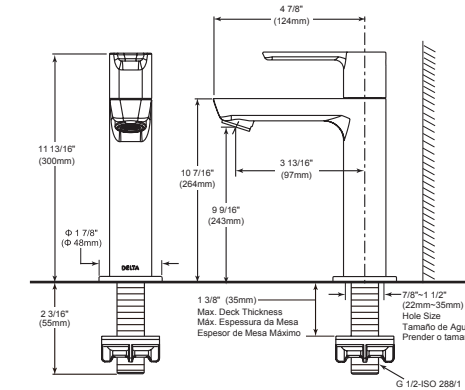

BATHROOM FAUCETS

Model	Finish	Case	Price
33920-P	Chrome	3	131.95