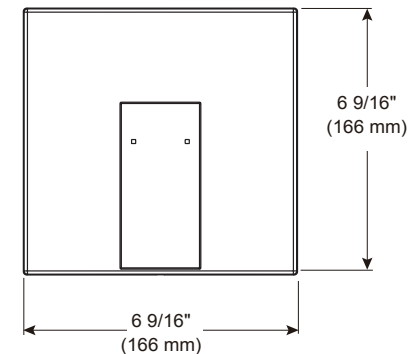

In-Wall Shower - Valve Only

Model	Finish	Case	Price
34076-VO	Chrome	3	156.35

- Brass body
- 35 mm ceramic cartridge
- Meets mechanical performance per ASME A112.18.1
- Valve assembly 100% leak tested
- G 1/2 - ISO228/1:2000 thread connection
- Metal handle with hot/cold temperature indicator