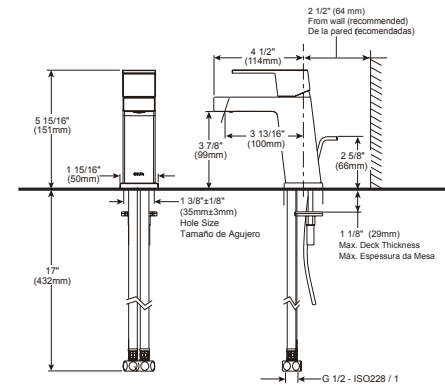

BATHROOM FAUCETS

Model	Finish	Case	Price
34025	Chrome	3	155.80