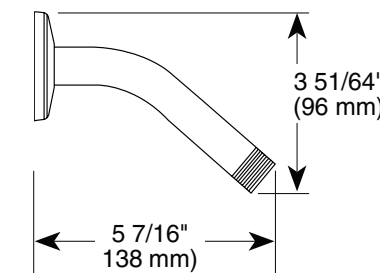

Model	Finish	Case	Price
U4993-PK	Chrome	6	27.60

- 1/2" (12.7 mm) IPS male threads
- 6" (152.400 mm) long
- 2 3/8" (60.325 mm) outside diameter
- Includes flange