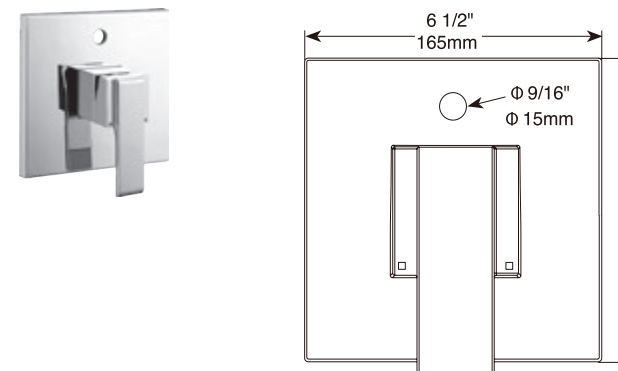

INTERNATIONAL ROUGHS AND TRIMS

Pick your trim shower and tub shower.

For tub showers use Rough R85300 and for shower only options use R85200.

Select desired R10000 rough.

ANDIAN™
In-Wall Tub & Shower Trim
for Push Button Diverter

Model	Finish	Case	Price
T853338	Chrome	6	123.00

- Easy slip-on installation design
- Metal lever handle
- Must order rough-in separately - R85300
- 4.3 LBS/1.9 KG
- Hot/cold indicator

ARA®
In-Wall Tub & Shower Trim
for Push Button Diverter

Model	Finish	Case	Price
T85367	Chrome	6	99.80

- Easy slip-on installation design
- Metal handle with hot/cold temperature indicator
- Must order rough-in separately - R85300
- 4.3 LBS/1.9 KG

ANDIAN™
In-Wall Shower Only Trim

Model	Finish	Case	Price
T852338	Chrome	6	114.70

- Easy slip-on installation design
- Metal lever handle
- Must order rough-in separately - R85200
- 4.3 LBS/1.9 KG
- Hot/cold indicator

ELEMETRO™
In-Wall Tub & Shower
Valve Only

Model	Finish	Case	Price
23075-VO	Chrome	3	123.00

- In-wall shower installation
- Metal lever handle
- G 1/2" (12.7 mm) connection
- Handle adjusts temperature
- Hot/cold indicators
- Less Shower head
- Ceramic valve system
- 9.6 LBS/4.3 KG