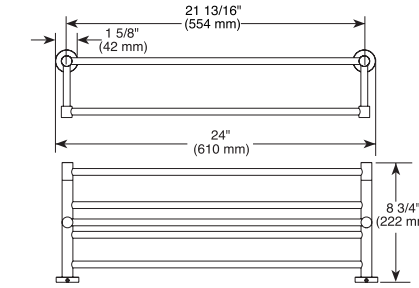

ACCESSORIES - MODERN

24" Cylindrical Towel Shelf with Bar

Model	Finish	Case	Price
IAO20130	Chrome	6	113.25

- Modern Series
- 24" (609.601 mm) Double Towel Shelf
- Extends 8 3/4" (222.0 mm) from wall
- 12.4 LBS/5.6 KG
- Mounting hardware included