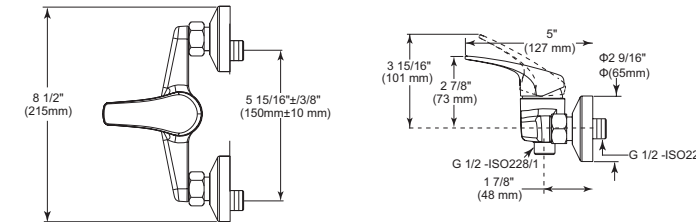

On-Wall Shower Only -
Valve Only

Model	Finish	Case	Price
44051-VO	Chrome	3	94.40

- Cast brass body
- 35 mm ceramic cartridge
- Metal handle with hot/cold temperature indicator
- 100% leak tested