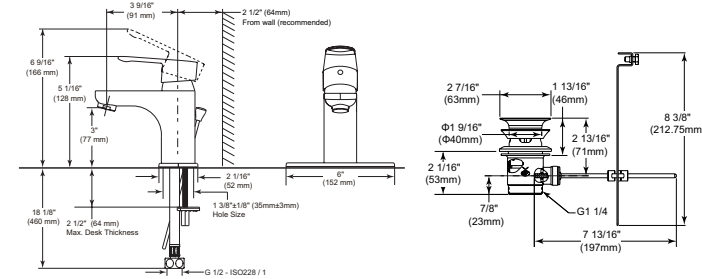

BATHROOM FAUCETS

Model	Finish	Case	Price
23025	Chrome	3	105.65

- 1-hole installation
- Rigid spout
- 3 9/16" (90.488 mm) long, 5 1/16" (128.0 mm) high
- Metal lever handle
- Plastic pop-up
- G 1/2" (12.7 mm) connection
- 3" (76.200 mm) from deck to spout
- 2 1/2" (64.0 mm) max. deck thickness
- Hot/cold indicator(s)
- Ceramic valve system
- 12.4 LBS/5.6 KG
- 2.0 gpm @ 60 psi, 7.6 L/min @ 414 kPa