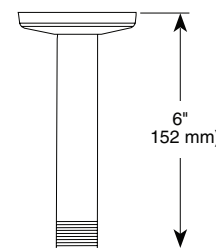

CEILING MOUNT

Model	Finish	Case	Price
U4996	Chrome	6	34.05

- 1/2" (12.7 mm) IPS male threads
- 3" (76.200 mm) long
- 2 7/8" (73.025 mm) outside diameter
- Includes flange

CEILING MOUNT

Model	Finish	Case	Price
U4999	Chrome	6	59.55

- 1/2" (12.7 mm) IPS male threads
- 9" (228.600 mm) long
- 2 7/8" (73.025 mm) outside diameter
- Includes flange

Model	Finish	Case	Price
IAO35071	Chrome	1	15.70

- 2 1/2" (63.500 mm) outside diameter
- 3 15/16" (100.013 mm) long
- 1/2" (12.7 mm) -14 NPT connection (male thread)
- 6.0 LBS/2.7 KG

Ceiling Mount Shower Arm & Flange

Model	Finish	Case	Price
RP61058	Chrome	1	96.75

- 1/2" (12.7 mm) IPS male threads
- 6" (152.400 mm) long
- 2 1/2" (63.500 mm) outside diameter
- Includes flange