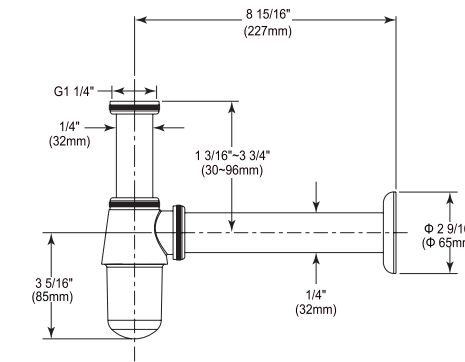

BOTTLE TRAPS

Bottle Trap 200 mm

Model	Finish	Case	Price
IAOBT200	Chrome	6	50.35

- Brass bottle body
- Adjustable drain pipe height
- 227 mm from wall

Bottle Trap 300 mm

Model	Finish	Case	Price
IAOBT300	Chrome	6	58.40

- Brass bottle body
- Adjustable drain pipe height
- 327 mm from wall