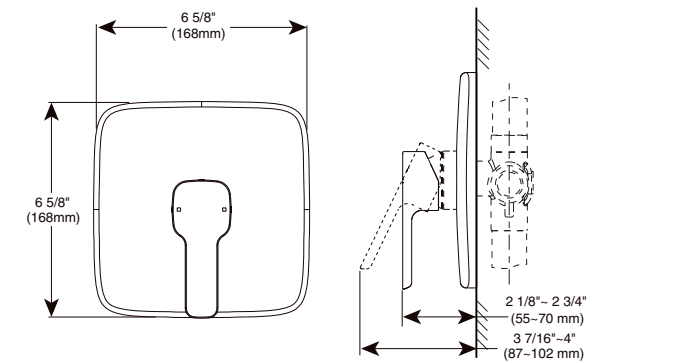

- In-wall installation
- Brass body
- G 1/2" (12.7 mm) female thread
- 7.7 LBS/3.5 KG
- Ceramic cartridge

In-Wall Shower Only Trim

Model	Finish	Case	Price
T852339	Chrome	6	45.90