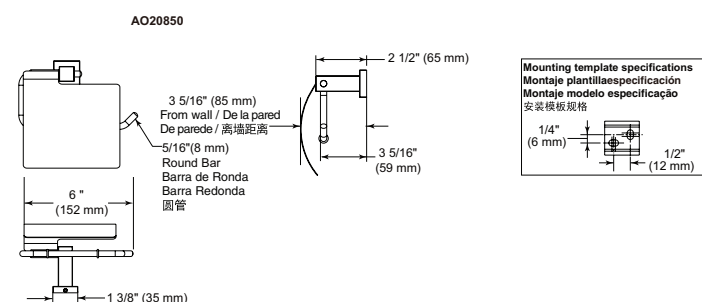

Model	Finish	Case	Price
IAO20850	Chrome	12	54.85

- Modern Series
- Tissue Holder with Cover
- Extends 3 5/16" (85.0 mm) from wall
- 10.2 LBS/4.6 KG
- Mounting hardware included