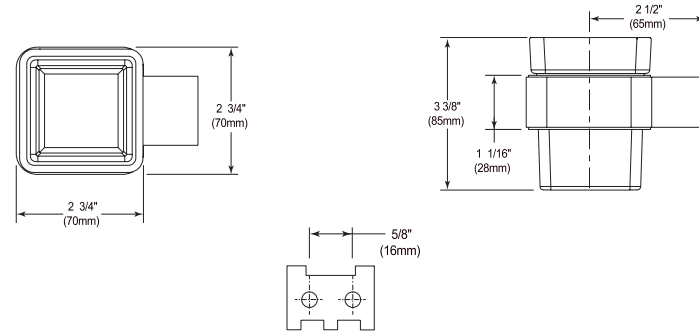

ACCESSORIES - MODERN

Delta Square Tumbler

Model	Finish	Case	Price
IAOTB002	Chrome	6	29.15

- Delta Series
- Metal Base
- Mounting hardware included
- Hole size 1/4" (6 mm)
- Textured glass

Mounting template specifications