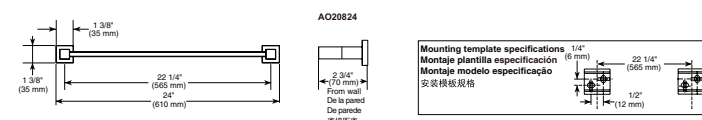

Model	Finish	Case	Price
IAO20824	Chrome	12	82.25

- Modern Series
- 24" (609.601 mm) Towel Bar
- Extends 2 3/4" (70.0 mm) from wall
- 12.7 LBS/5.8 KG
- Mounting hardware included