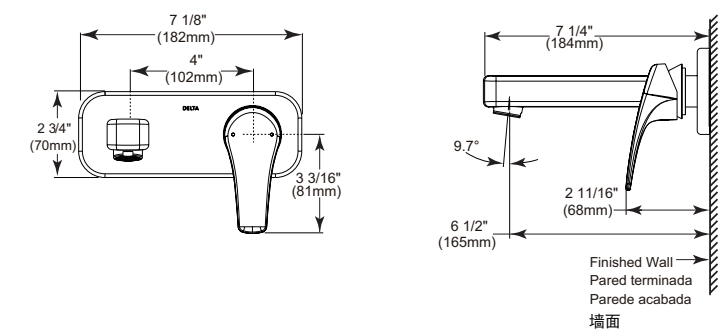

Model	Finish	Case	Price
T31440-WL-LP	Chrome	3	105.60

- Brass spout
- Metal escutcheon and handle
- Must order rough-in separately - R85400
- Pop-up drain sold separately