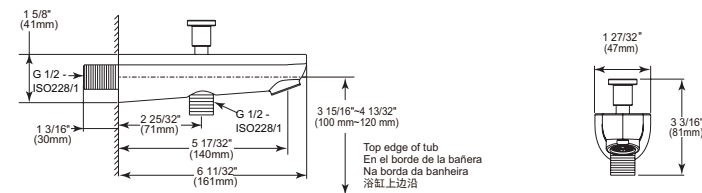

- Brass tub spout
- G 1/2" (12.7 mm) Connection
- Full Flow Rate
- 4.4 LBS/2.0 KG
- 6 11/32" (161 mm) long

24" Cylindrical Double Towel Bar

Model	Finish	Case	Price
IAO20128	Chrome	12	58.80