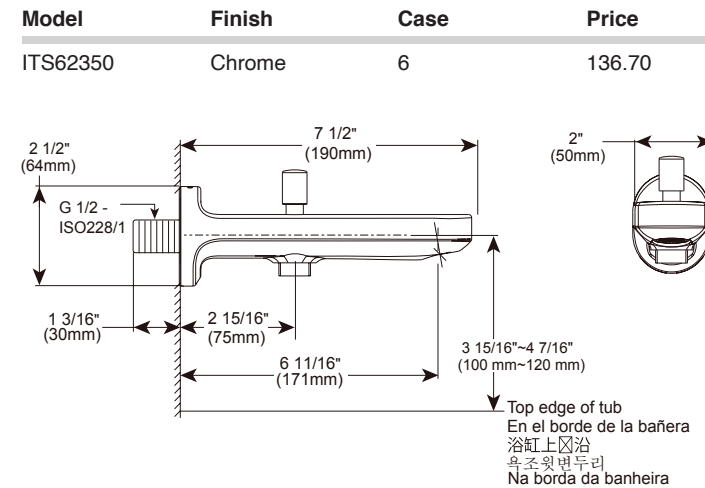

Diverter Tub Spout

- Metal tub spout with diverter
- G 1/2-ISO228/1:2000 thread connection