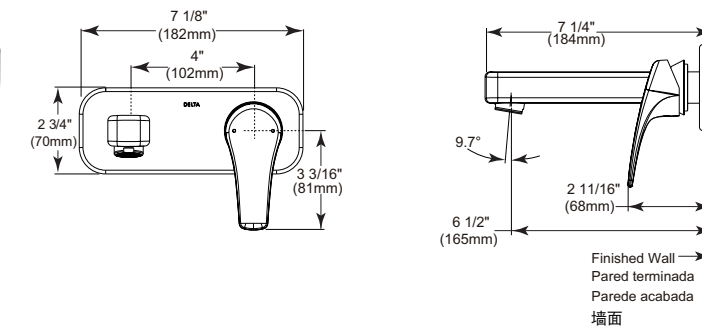

- Brass spout
- Metal escutcheon and handle
- Must order rough-in separately - R85400
- Pop-up drain sold separately

Model	Finish	Case	Price
44025-P	Chrome	3	166.50