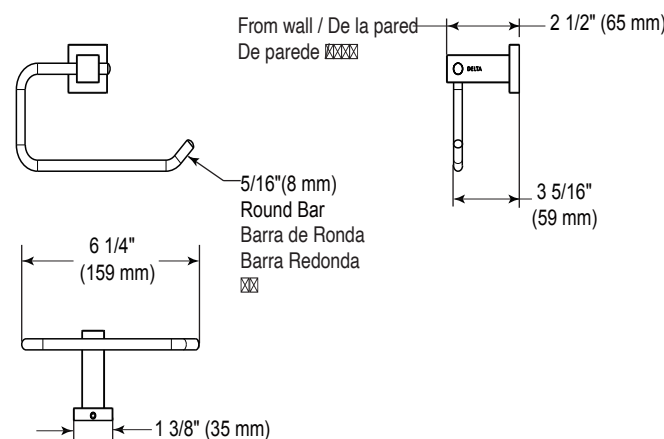

Model	Finish	Case	Price
IAO20851	Chrome	12	42.65

- Modern Series
- Copper base
- Mounting hardware included
- Hole size 3/16" (5mm)