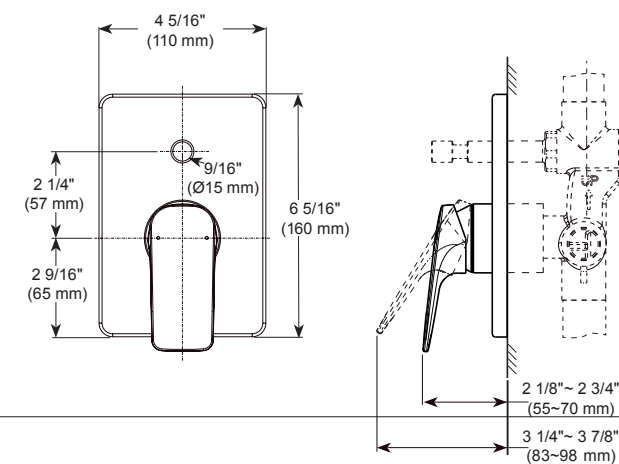

Model	Finish	Case	Price
T853444	Polished Chrome	12	36.50