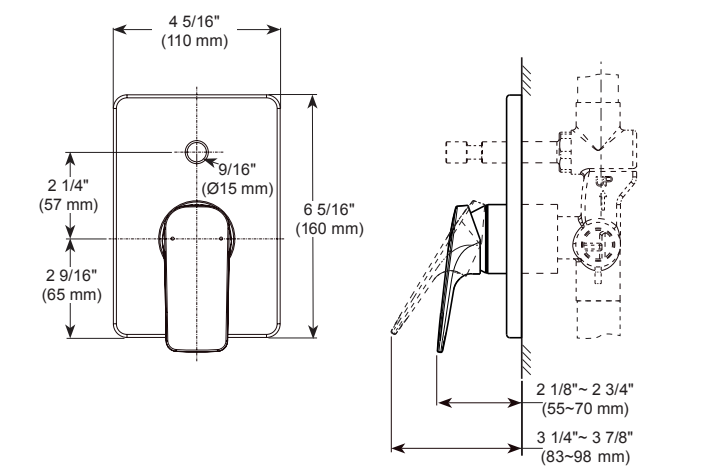

- Modern contemporary design: defined by streamlined simplicity and soft rectangular look, the single handle wall mount lavatory faucet complements any style of bathroom
- Corrosion resistant finish will not fade or tarnish over a period
- Easy to instal: easy slip-on installation design
- Must order rough separately: R85300