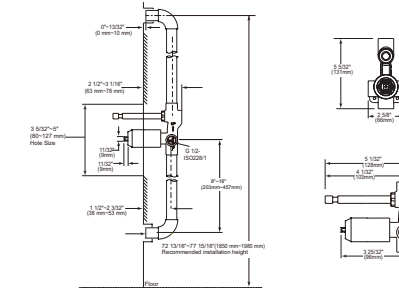

TUB & SHOWER

Rough-In with Push Button Diverter

Model	Finish	Case	Price
R85300	Chrome	3	116.70
R85300-CZ	Champagne Bronze®	3	172.10
R85300-PN	Polished Nickel	3	151.25