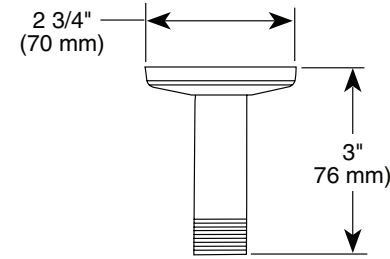

CEILING MOUNT

Model	Finish	Case	Price
U4996	Chrome	6	34.05

- 1/2" (12.7 mm) IPS male threads
- 3" (76.200 mm) long
- 2 7/8" (73.025 mm) outside diameter
- Includes flange