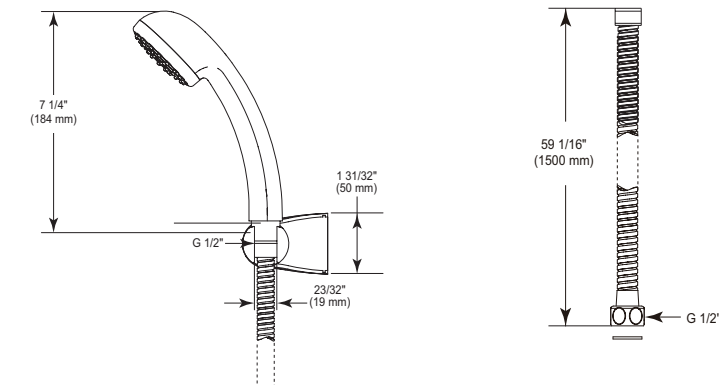

Model	Finish	Case	Price
S450-CH	Chrome	6	32.10

- Touch-Clean® single-setting Hand shower
- 59" (1500 mm) long metal hose
- G 1/2" (12.7 mm) connection
- 11.3 LBS/5.1 KG
- 2.5 gpm @ 80 psi, 9.5 L/min @ 550 kPa
- Full Body Spray