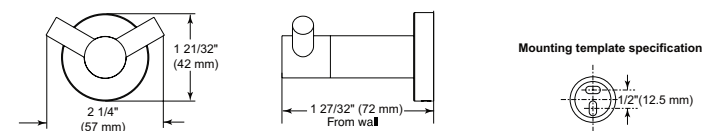

- Modern Series
- Robe Hook
- Extends 2.8" (71.120 mm) from wall
- 3.8 LBS/1.8 KG
- Mounting hardware included

Cylindrical Tissue Holder

Model	Finish	Case	Price
IAO20151	Chrome	12	25.70