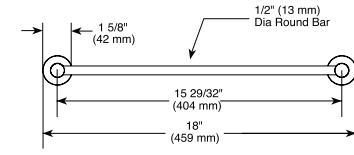

ACCESSORIES - MODERN

24" Cylindrical Towel Shelf with Bar

Model	Finish	Case	Price
IAO20130	Chrome	6	113.25

- Modern Series
- 24" (609.601 mm) Double Towel Shelf
- Extends 8 3/4" (222.0 mm) from wall
- 12.4 LBS/5.6 KG
- Mounting hardware included