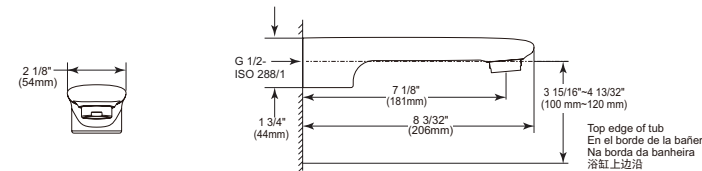

Model	Finish	Case	Price
ITS61338	Chrome	6	90.05

- Brass tub spout
- 8 3/32" (205.582 mm)
- G 1/2" (12.7 mm) connection
- Full Flow Rate
- 2.4 LBS/1.1 KG
- Coordinates with Andian™

Tub Spout