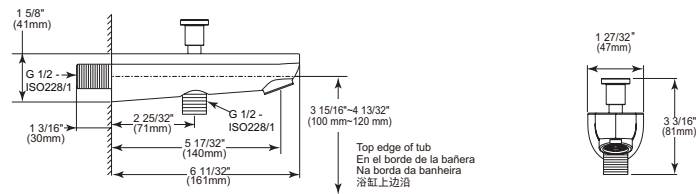

Tub Spout with Hand Shower Diverter

Model	Finish	Case	Price
ITS62230	Chrome	6	72.10

- Brass tub spout
- G 1/2" (12.7 mm) connection
- Full Flow Rate
- 4.4 LBS/2.0 KG
- 6 11/32" (161 mm) long
- Coordinates with Elemetro™