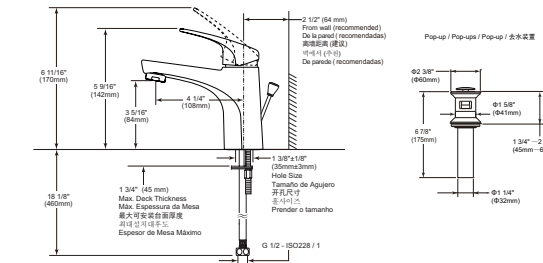

BATHROOM FAUCETS

Single Handle
Lavatory Faucet
Less Pop-Up

Model	Finish	Case	Price
44025-SQ-LPU	Chrome	3	87.30