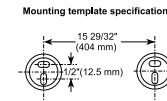

ACCESSORIES - MODERN

24" Cylindrical Towel Shelf with Bar

Model	Finish	Case	Price
IAO20130	Chrome	6	113.25

- Modern Series
- 24" (609.601 mm) Double Towel Shelf
- Extends 8 3/4" (222.0 mm) from wall
- 12.4 LBS/5.6 KG
- Mounting hardware included