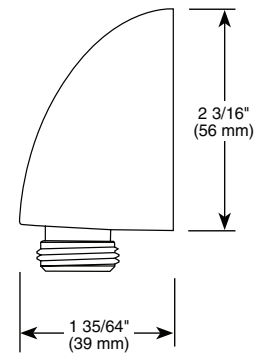

ELBOW

Model	Finish	Case	Price
U4980-PK	Chrome	6	59.55

- Hand shower wall supply
- Brass construction
- 1/2" (12.7 mm) IPS female inlet
- 1/2" (12.7 mm) IPS male outlet