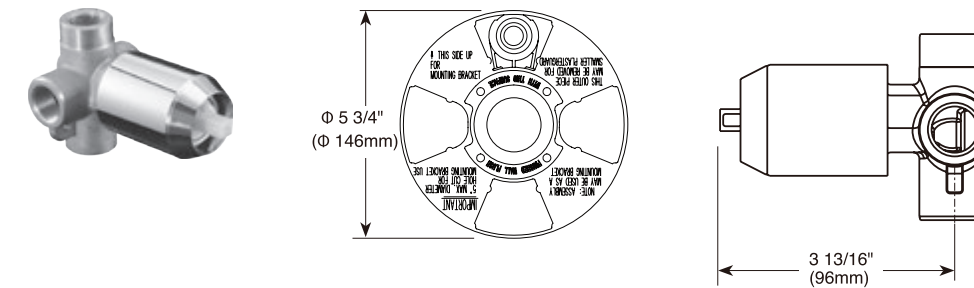

Model	Finish	Case	Price
R85200	Chrome	3	87.15

- In-wall installation
- Brass body
- 35 mm ceramic cartridge with 500,000 life cycles per standard ASME A112.18.1
- G 1/2-ISO228/1:2000 thread connection

Shower Arm