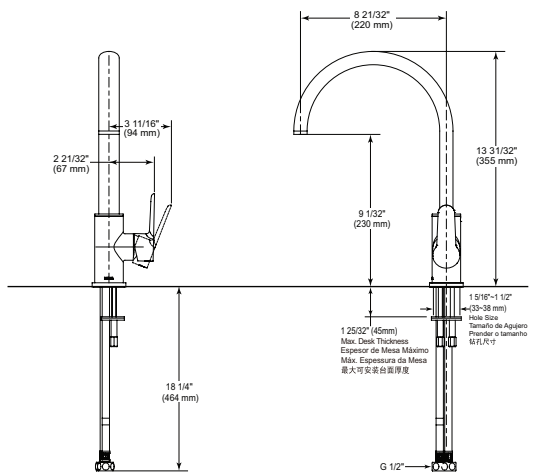

Model	Finish	Case	Price
33501	Chrome	3	188.90