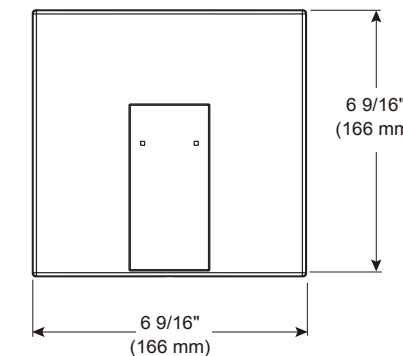

FILIS
In-Wall Shower - Valve Only

Model	Finish	Case	Price
34076-VO	Chrome	3	156.35

- Brass body
- 35 mm ceramic cartridge
- Meets mechanical performance per ASME A112.18.1
- Valve assembly 100% leak tested
- G 1/2 - ISO228/1:2000 thread connection
- Metal handle with hot/cold temperature indicator