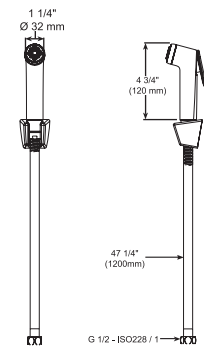

- Modern contemporary design
- Precision flow control meets all user needs regardless of your home's water pressure
- Ergonomic, easy to clean design
- Includes 47 1/4" (1.2 m) flexible stainless-steel hose,
- G1/2-ISO228/I-2000 thread connection