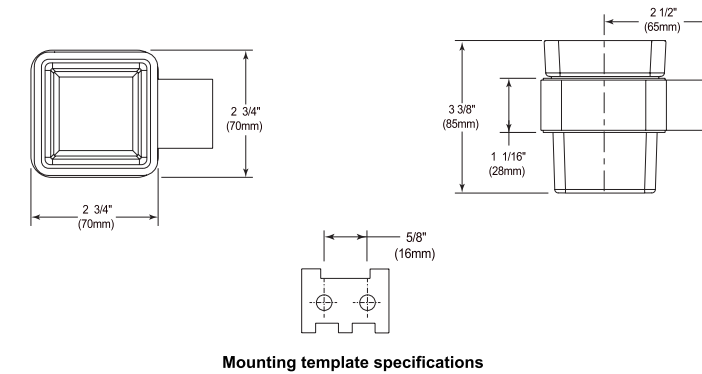

- Modern Series
- Towel Ring
- Extends 2.6" (66.040 mm) from wall
- 10.1 LBS/4.6 KG
- Mounting hardware included

ACCESSORIES - MODERN

Delta Square Tumbler

Model	Finish	Case	Price
IAOTB002	Chrome	6	29.15

- Delta Series
- Metal Base
- Mounting hardware included
- Hole size 1/4" (6 mm)
- Textured glass