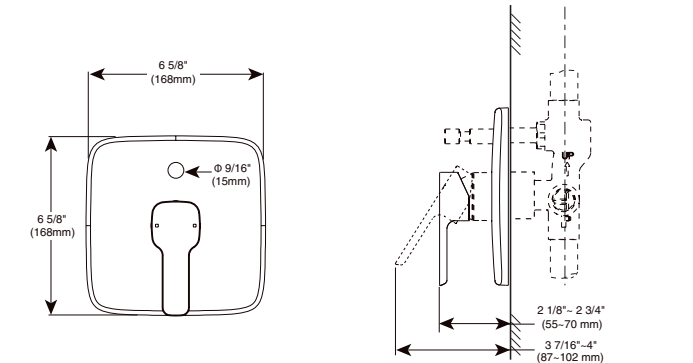

- Polished chrome escutcheon
- Easy slip-on installation design
- Metal handle with hot/cold temperature indicator
- Must order rough-in separately - R85200

In-Wall Tub & Shower Trim for Push Button Diverter

Model	Finish	Case	Price
T853339	Chrome	6	51.00
T853339-CZ	Champagne Bronze®	6	130.00
T853339-PN	Polished Nickel	6	110.00