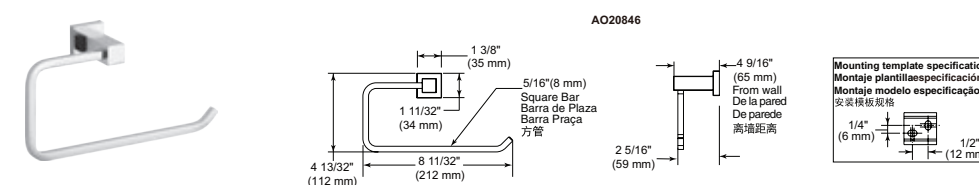

Model	Finish	Case	Price
IAO20846	Chrome	12	44.70

- Modern Series
- Towel Ring
- Extends 2.6" (66.040 mm) from wall
- 10.1 LBS/4.6 KG
- Mounting hardware included