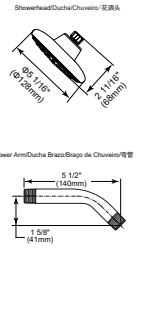

- Brass body
- 35 mm ceramic cartridge
- Valve assembly 100% leak tested
- G 1/2 - ISO228/1:2000 thread connection
- Metal handle with hot/cold temperature indicator
- Single setting Touch-Clean® quadrate rainfall Shower head and shower arm
- Full Body Spray

In-Wall Shower Only Trim

Model	Finish	Case	Price
T852440	Chrome	6	33.50