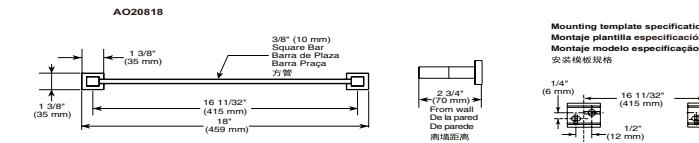

- Brass tub spout
- G 1/2" (12.7 mm) Connection
- Full Flow Rate
- 4.4 LBS/2.0 KG
- 6 11/32" (161 mm) long

ACCESSORIES - MODERN

18" Angular Towel Bar

Model	Finish	Case	Price
IAO20818	Chrome	12	56.85

- Modern Series
- 18" (457.201 mm) Towel Bar
- Extends 2 3/4" (70.0 mm) from wall
- 16.6 LBS/7.5 KG
- Mounting hardware included