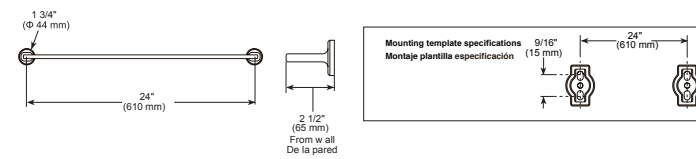

- Modern Series
- 24" (609.601 mm) Towel Bar
- Zinc base
- Mounting hardware included
- Hole size 3/16" (5mm)

Curved Towel Holder

Model	Finish	Case	Price
IAO35046	Chrome	3	45.90

- Modern Series
- Towel Ring
- Zinc base
- Mounting hardware included
- Hole size 3/16" (5mm)