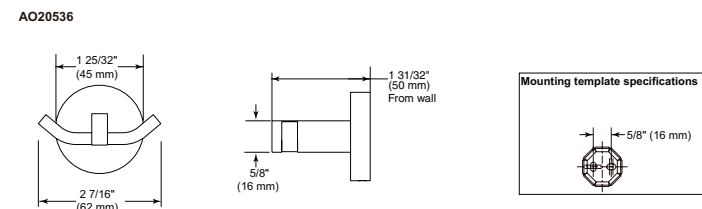

Model	Finish	Case	Price
IAO20536	Chrome	12	18.40

- Modern Series
- Robe Hook
- Extends 2" (50.800 mm) from wall
- 3.7 LBS/1.7 KG
- Mounting hardware included

Ribbon Towel Ring