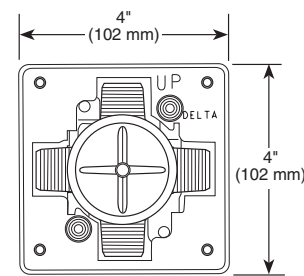

MultiChoice® Universal Tub/Shower Rough - Universal Inlets/Outlets

Model	Finish	Case	Price
R10000-UNBX	NA	3	67.10

- Valve body only
- Accepts single-function (13/14), dual-function (17) or dual-function thermostatic (17T) cartridge
- Cartridge ships with trim kit
- 1/2" (12.7 mm) universal inlets accept 1/2" (12.7 mm) copper, 1/2" (12.7 mm) iron pipe, PEX or CPVC adapters
- 1/2" (12.7 mm) universal outlets, inlets/outlets have male threads
- Back-to-back capability
- BX = single box model