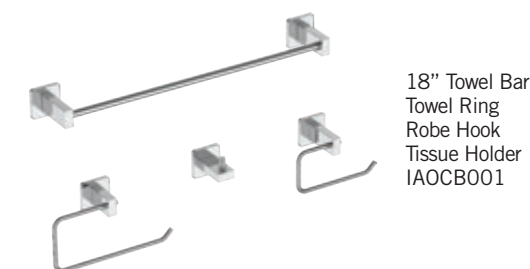

MODERN SQUARE BATHROOM ACCESSORIES COMBO

18" Towel Bar
Towel Ring
Robe Hook
Tissue Holder
IAOCB001