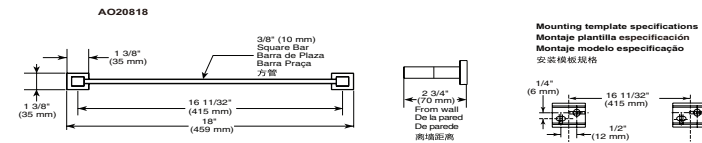

ACCESSORIES - MODERN

18" Angular Towel Bar

Model	Finish	Case	Price
IAO20818	Chrome	12	56.85

- Modern Series
- 18" (457.201 mm) Towel Bar
- Extends 2 3/4" (70.0 mm) from wall
- 16.6 LBS/7.5 KG
- Mounting hardware included