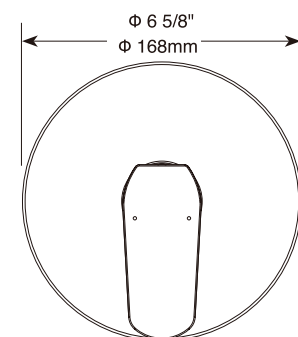

Model	Finish	Case	Price
T852230	Chrome	6	36.55

- Easy slip-on installation design
- Metal handle with hot/cold temperature indicators
- Must order rough-in separately - R85200
- 4.3 LBS/1.9 KG
- 6 5/8" (168.275 mm) escutcheon