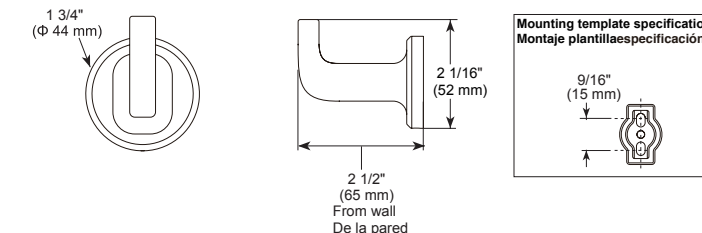

- Modern Series
- Robe Hook
- Zinc base
- Mounting hardware included
- Hole size 3/16" (5mm)