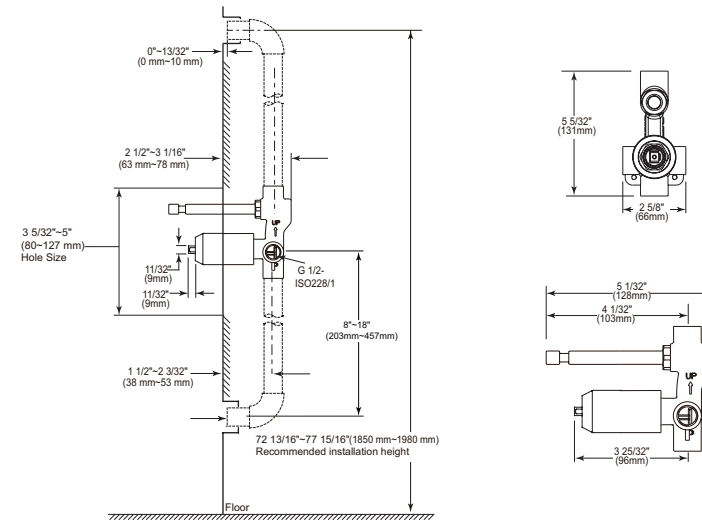

TUB/SHOWERS

Rough-In with Push Button Diverter

Model	Finish	Case	Price
R85300	Chrome	3	116.70

- In-wall installation
- Brass body
- G 1/2" (12.7 mm) female thread
- 7.7 LBS/3.5 KG
- Ceramic cartridge