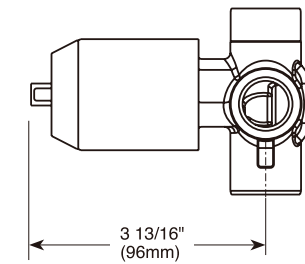

TUB & SHOWER

Rough-In

Model	Finish	Case	Price
R85200	Chrome	3	87.15

- In-wall installation
- Brass body
- 35 mm ceramic cartridge with 500,000 life cycles per standard ASME A112.18.1
- G 1/2-ISO228/1:2000 thread connection