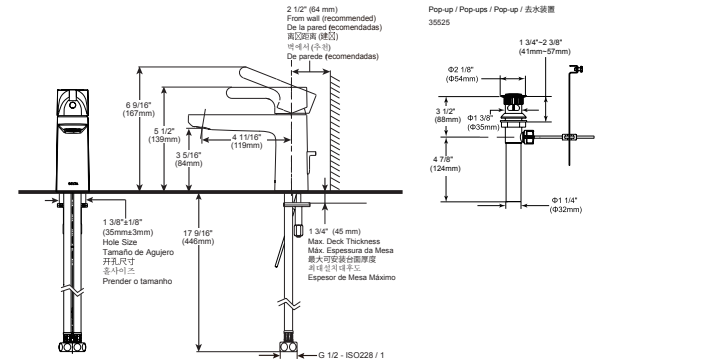

BATHROOM FAUCETS

Single Handle Lavatory Faucet

Model	Finish	Case	Price
35525	Chrome	3	177.15

- 1-hole installation
- Casting no lead brass body
- 35 mm ceramic cartridge
- Meets mechanical performances per ASME A112.18.1
- Faucet 100% leak tested
- Metal handle with hot/cold temperature indicator
- Stainless steel braided flexible supply hose with G 1/2 - ISO 0228 / 1:2000 thread connection
- Dual shank installation
- Faucet includes pop-up drain and metal lift rod