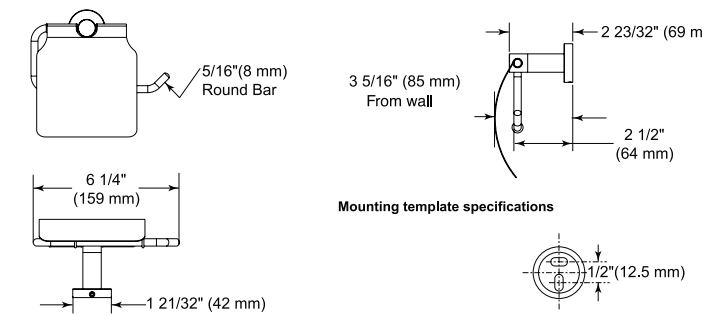

- Modern Series
- Tissue Holder with Cover
- Extends 3 5/16" (85.0 mm) from wall
- 6 1/4" (158.750 mm) wide
- 8.7 LBS/4.0 KG
- Mounting hardware included

Model	Finish	Case	Price
IAO20136	Chrome	12	19.30