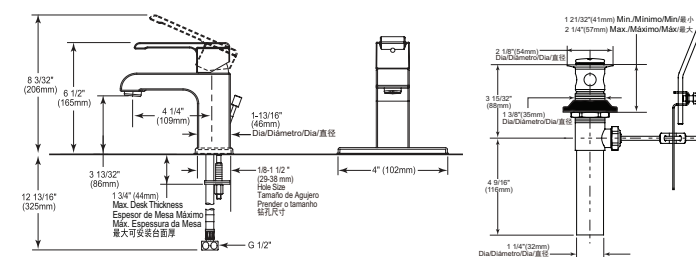

Model	Finish	Case	Price
26030	Chrome	6	184.65

- 1 or 3-hole 4" (101.600 mm) installation
- Rigid spout
- 4 1/4" (109.0 mm) long, 6 1/2" (165.0 mm) high
- Metal lever handle
- Metal pop-up
- G 1/2" (12.7 mm) connection
- 3 3/8" (86.0 mm) from deck to spout
- 1 23/32" (43.656 mm) max. deck thickness
- Hot/cold indicators
- 4" (102.0 mm) escutcheon
- Ceramic valve system
- 37.4 LBS/17.0 KG
- 2.0 gpm @ 60 psi, 7.6 L/min @ 414 kPa

Model	Finish	Case	Price
26532	Chrome	3	258.25