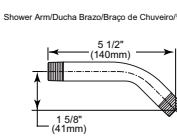

- Brass body
- 35 mm ceramic cartridge
- Valve assembly 100% leak tested
- G 1/2 - ISO228/1:2000 thread connection
- Metal handle with hot/cold temperature indicator
- Single setting Touch-Clean® quadrate rainfall Shower head and shower arm
- Full Body Spray

In-Wall Shower Only Trim

Model	Finish	Case	Price
T852440-SQ	Chrome	6	35.55