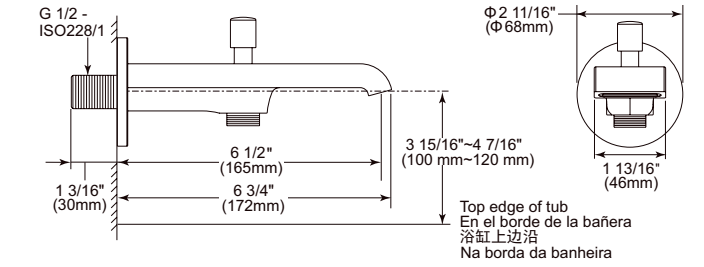

- Chrome plated
- Brass casting tub spout
- Metal tub spout with pull-up diverter
- G 1/2 - ISO228/1:2000 thread connection
- Coordinates with Mandolin™

Model	Finish	Case	Price
ITS62230	Chrome	6	72.10