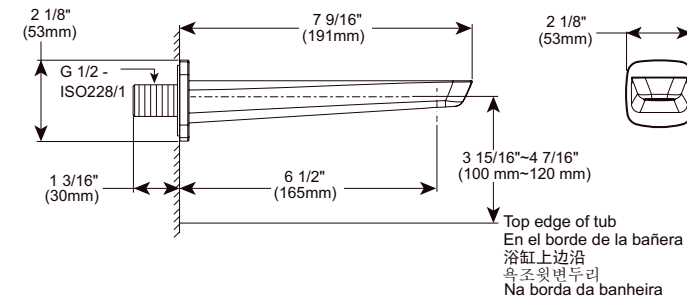

TUB & SHOWER

Tub Spout

Model	Finish	Case	Price
ITS61339	Chrome	6	57.15
ITS61339-CZ	Champagne Bronze®	6	120.00
ITS61339-PN	Polished Nickel	6	100.00

- Chrome plated metal tub spout without diverter
- G 1/2-ISO228/1:2000 thread connection