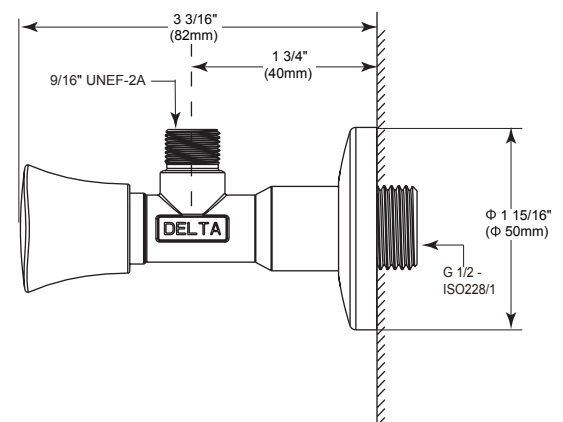

Model	Finish	Case	Price
IAO36002	Chrome	24	19.00

- Quarter Turn (1/4) Angle Stop Valve with Flange
- Forged Brass Body
- 100% Tested for Leakage
- G1/2" - ISO228 / 1:2000 male thread connection for inlet, 9/16" UNEF-2A male thread connection for outlet