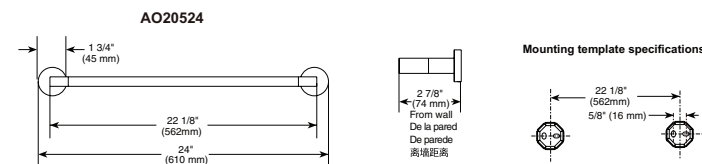

ACCESSORIES - MODERN

Ribbon 24" Towel Bar

Model	Finish	Case	Price
IAO20524	Chrome	12	50.00

- Modern Series
- 24" (609.601 mm) Towel Bar
- Extends 2.9" (73.660 mm) from wall
- 9.0 LBS/4.1 KG
- Mounting hardware included

Ribbon Robe Hook