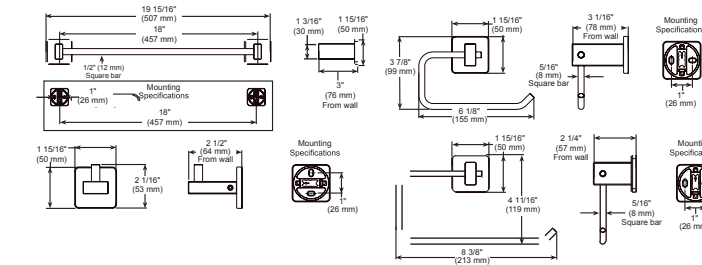

Model	Finish	Case	Price
IAOCB001	Polished Chrome	6	84.50

- Modern contemporary design: defined by streamlined simplicity and rectangular look, modern square accessories complement any style of bathroom
- Long-lasting: solid metal construction for durability and reliability
- Corrosion resistant finish will not fade or tarnish over a period
- Easy to install: required a hole size of 1/4" (6mm). All the mounting hardware included with the product
- Comes in a combo set of 4 accessories

Angular Tissue Holder