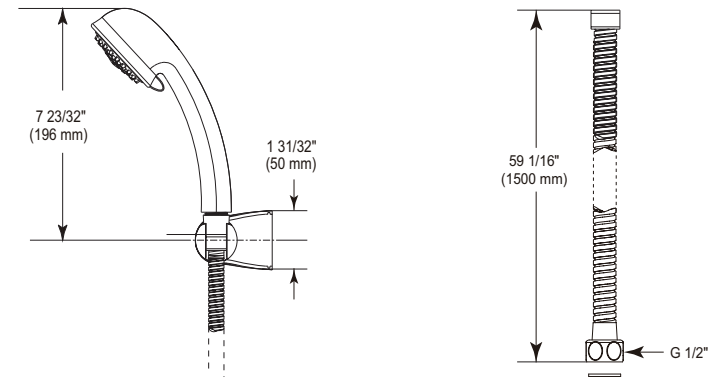

Model	Finish	Case	Price
S650-CH	Chrome	6	37.15