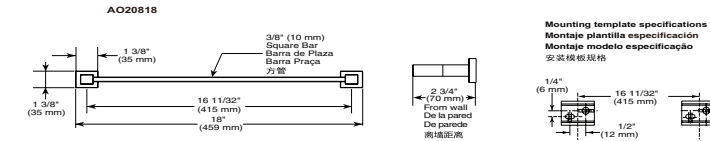

Angular 18" Towel Bar

Model	Finish	Case	Price
IAO20818	Chrome	12	56.85

- Modern Series
- 18" (457.201 mm) Towel Bar
- Extends 2 3/4" (70.0 mm) from wall
- 16.6 LBS/7.5 KG
- Mounting hardware included

In-Wall Tub & Shower Trim
for Push Button Diverter