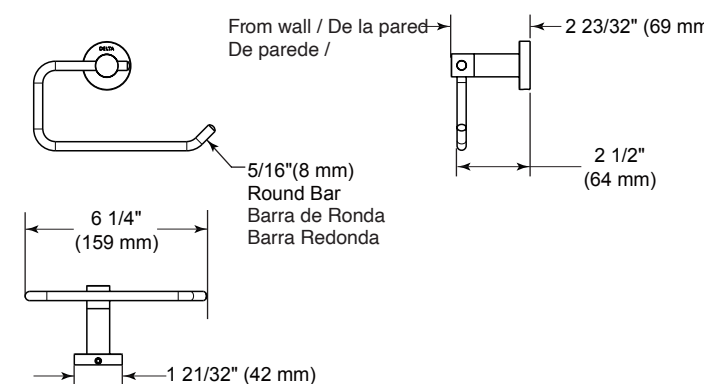

ACCESSORIES - MODERN

Model	Finish	Case	Price
IAO20551	Chrome	12	30.60

- Modern Series
- Copper base
- Mounting hardware included
- Hole size 3/16" (5mm)

Delta Corner Caddy