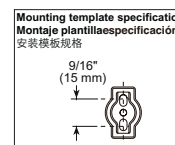

Model	Finish	Case	Price
IAO35051	Chrome	3	40.80

- Modern Series
- Tissue Holder
- Zinc base
- Mounting hardware included
- Hole size 3/16" (5mm)