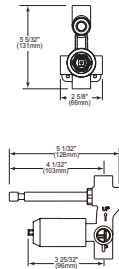

Model	Finish	Case	Price
R85300	Chrome	3	116.70

- In-wall installation
- Brass body
- G 1/2" (12.7 mm) female thread
- 7.7 LBS/3.5 KG
- Ceramic cartridge