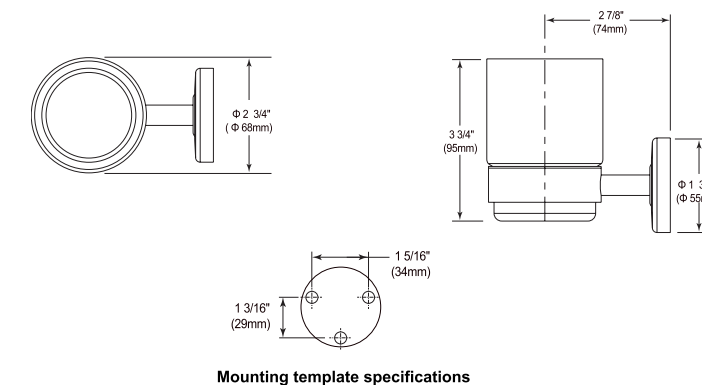

- Modern Series
- Towel Ring
- Extends 2.7" (68.580 mm) from wall
- 6.5 LBS/2.9 KG
- Mounting hardware included

Delta Round Tumbler

Model	Finish	Case	Price
IAOTB001	Chrome	6	21.85

- Delta Series
- Metal Base
- Mounting hardware included
- Hole size 1/4" (6 mm)
- Clear glass