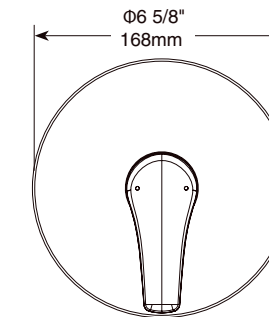

TUB & SHOWER

In-Wall Tub & Shower

Model	Finish	Case	Price
44075	Chrome	3	151.55

- Brass body
- 35 mm ceramic cartridge
- Valve assembly 100% leak tested
- G 1/2 - ISO228/1:2000 thread connection
- Metal handle with hot/cold temperature indicator
- Single setting Touch-Clean® quadrate rainfall Shower head and metal tub spout
- Full Body Spray

TUB & SHOWER

Rough-In

Model	Finish	Case	Price
R85200	Chrome	3	87.15

- In-wall installation
- Brass body
- 35 mm ceramic cartridge with 500,000 life cycles per standard ASME A112.18.1
- G 1/2-ISO228/1:2000 thread connection

In-Wall Shower Only

Model	Finish	Case	Price
44076	Chrome	3	139.80

- Brass body
- 35 mm ceramic cartridge
- Valve assembly 100% leak tested
- G 1/2 - ISO228/1:2000 thread connection
- Metal handle with hot/cold temperature indicator
- Single setting Touch-Clean® quadrate rainfall Shower head and shower arm
- Full Body Spray

In-Wall Shower Only Trim

Model	Finish	Case	Price
T852440	Chrome	6	33.50

- Polished chrome escutcheon
- Easy slip-on installation design
- Metal handle with hot/cold temperature indicator
- Must order rough-in separately - R85200

MultiChoice® Universal Tub/Shower Rough - Universal Inlets/Outlets

Model	Finish	Case	Price
R10000-UNBX	NA	3	67.10

- Valve body only
- Accepts single-function (13/14), dual-function (17) or dual-function thermostatic (17T) cartridge
- Cartridge ships with trim kit
- 1/2" (12.7 mm) universal inlets accept 1/2" (12.7 mm) copper, 1/2" (12.7 mm) iron pipe, PEX or CPVC adapters
- 1/2" (12.7 mm) universal outlets, inlets/outlets have male threads
- Back-to-back capability
- BX = single box model