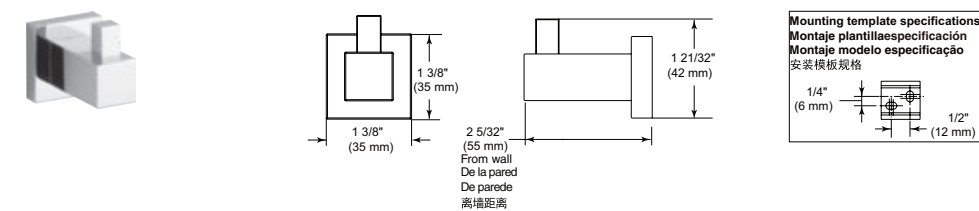

- Modern Series
- Robe Hook
- Extends 2.2" (55.880 mm) from wall
- 4.6 LBS/2.1 KG
- Mounting hardware included

18" Angular Towel Bar

Model	Finish	Case	Price
IAO20818	Chrome	12	56.85

- Modern Series
- 18" (457.201 mm) Towel Bar
- Extends 2 3/4" (70.0 mm) from wall
- 16.6 LBS/7.5 KG
- Mounting hardware included