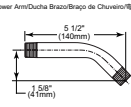

TUB & SHOWER

In-Wall Tub & Shower

Model	Finish	Case	Price
44075-SQ	Chrome	3	150.25

- Brass body
- 35 mm ceramic cartridge
- Valve assembly 100% leak tested
- G 1/2 - ISO228/1:2000 thread connection
- Metal handle with hot/cold temperature indicator
- Single setting Touch-Clean® quadrate rainfall Shower head and metal tub spout
- Full Body Spray