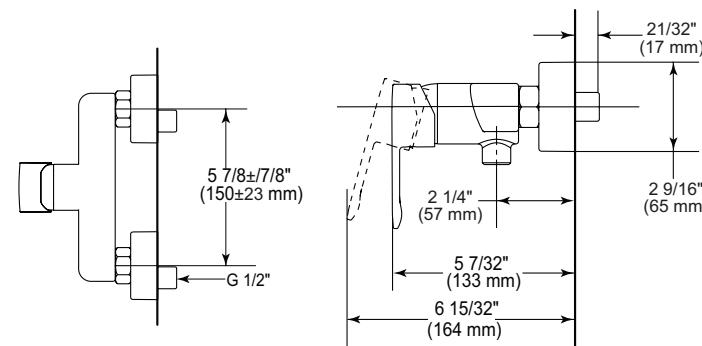

On-Wall Shower Valve Only

Model	Finish	Case	Price
23051-VO	Chrome	3	112.70

- On-wall shower installation
- Metal lever handle
- G 1/2" (12.7 mm) connection
- Handle adjusts temperature
- Hot/cold indicators
- 9.6 LBS/4.3 KG
- 5 1/4" (133 mm) long