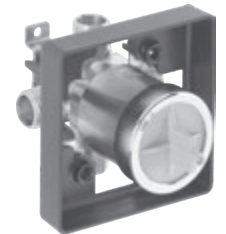

- Valve body only
- Accepts single-function (13/14), dual-function (17) or dual-function thermostatic (17T) cartridge
- Cartridge ships with trim kit
- 1/2" (12.7 mm) universal inlets accept 1/2" (12.7 mm) copper, 1/2" (12.7 mm) iron pipe, PEX or CPVC adapters
- 1/2" (12.7 mm) universal outlets, inlets/outlets have male threads
- Back-to-back capability
- BX = single box model

Kendari Bath