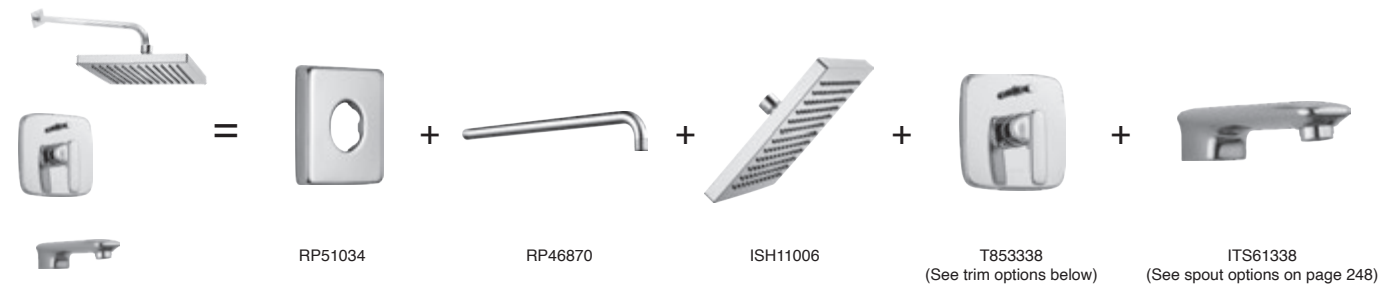

TUB/SHOWERS