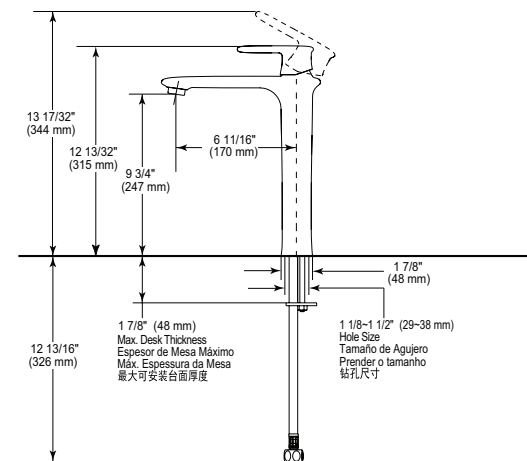

BATHROOM FAUCETS

Model	Finish	Case	Price
33825-DV	Chrome	3	219.25

- 1-hole installation
- Rigid spout
- 4 15/16" (125.413 mm) long, 7 1/16" (179.388 mm) high
- 4 5/8" (117.475 mm) from deck to aerator
- Metal lever handle
- Metal pop-up
- G 1/2" (12.7 mm) connection
- 1 23/32" (43.656 mm) max. deck thickness
- Hot/cold indicators
- DIAMOND™ Valve
- 12.6 LBS/5.7 KG
- 1.7 gpm @ 60 psi, 6.4 L/min @ 414 kPa

BATHROOM FAUCETS

Model	Finish	Case	Price
R85400-WL	Chrome	3	145.00

- Rough only, must order trim separately
- For use with single handle wall-mount bathroom faucets
- Brass body provides years of reliability behind the wall
- Maximum rough-in depth 2-3/4 in.
- Premium 35mm ceramic cartridge with diamond hard ceramic disc; tested over 500,000 cycles to ensure long-lasting leak-free use
- Leak Proof : 100% leak tested

Model	Finish	Case	Price
33825-PDV	Chrome	3	282.20

- 1-hole installation
- 6 11/16" (169.863 mm) long, 12 13/32" (315.119 mm) high
- 9 3/4" (247.650 mm) from deck to aerator
- Metal lever handle
- No pop-up
- G 1/2" (12.7 mm) connection
- 1 7/8" (48.0 mm) max. deck thickness
- Hot/cold indicators
- DIAMOND™ Valve - Euro-motion
- 14.3 LBS/6.5 KG
- 1.7 gpm @ 60 psi, 6.4 L/min @ 414 kPa

Model	Finish	Case	Price
T31338-WL	Chrome	3	138.05

- Brass spout
- Extends 9 15/16" (253 mm) from wall
- Metal escutcheon and handle
- G 1/2" (12.7 mm) female thread connection
- Must order rough-in separately - R85400
- Coordinates with Ara® / Arzo®