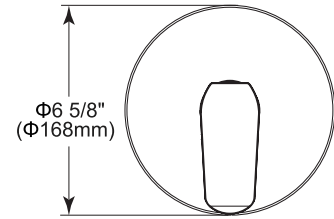

Model	Finish	Case	Price
23076-VO	Chrome	3	112.70

- In-wall shower installation
- Metal lever handle
- G 1/2" (12.7 mm) connection
- Handle adjusts temperature
- Hot/cold indicators
- Less Shower head
- Ceramic valve system
- 9.6 LBS/4.3 KG
- 6 5/8" (168.275 mm) escutcheon