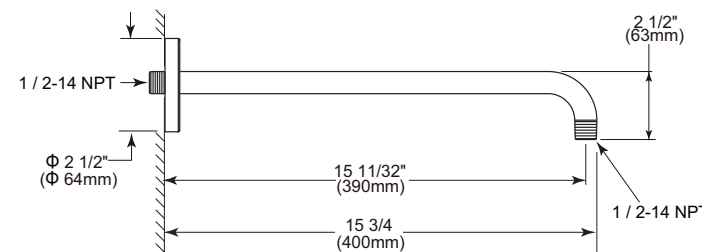

Model	Finish	Case	Price
RP49139	Chrome	6	37.15

- On-wall faucet installation
- 16" (406.401 mm) long
- G 1/2" (12.7 mm) connection
- 1.0 LBS/0.45 KG

Shower Arm & Flange