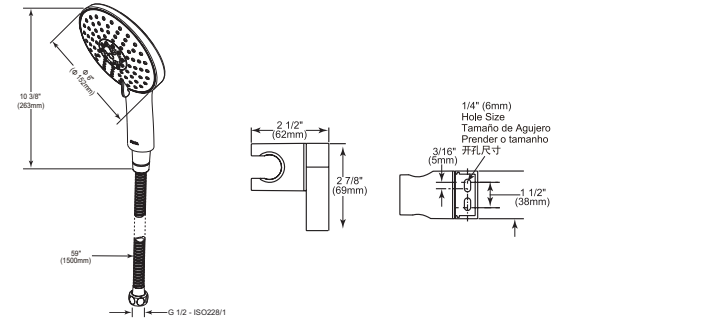

Model	Finish	Case	Price
S661	Chrome	3	82.50

- Seven-setting rainfall Touch-Clean® Hand shower
- 59" (1500 mm) long metal double-interlock tensile shower hose and mounting bracket included
- G 1/2 - ISO228/1:2000 thread connection
- Flow restrictor included in Hand shower
- 2.5 gpm @ 25 psi with restrictor
- Full Body Spray, Full Spray with Massage, Massage Spray, Soft Drench Spray, Soft Drench with Full Spray, Adjustable Full Spray, Aerated Spray

Model	Finish	Case	Price
S665	Chrome	6	68.10