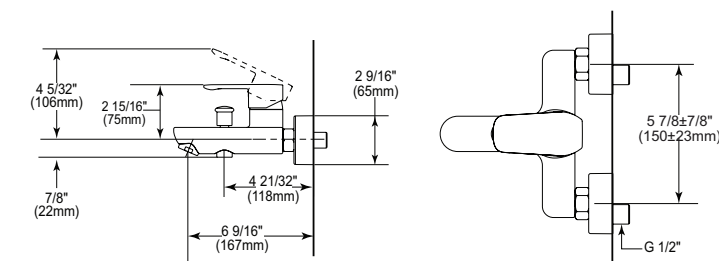

Model	Finish	Case	Price
23050-VO	Chrome	3	142.10

- On-wall shower installation
- Metal lever handle
- G 1/2" (12.7 mm) connection
- Handle adjusts temperature
- Hot/cold indicators
- 9.6 LBS/4.3 KG
- 6 9/16" (167 mm) long