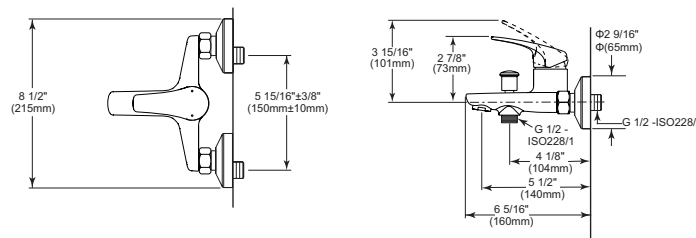

- In-wall installation
- Brass body
- G 1/2" (12.7 mm) female thread
- 7.7 LBS/3.5 KG
- Ceramic cartridge

On-Wall Tub & Shower - Valve Only

Model	Finish	Case	Price
44050-LP-VO	Chrome	3	140.10

- Cast brass body
- 35 mm ceramic cartridge
- Metal handle with hot/cold temperature indicator
- 100% leak tested