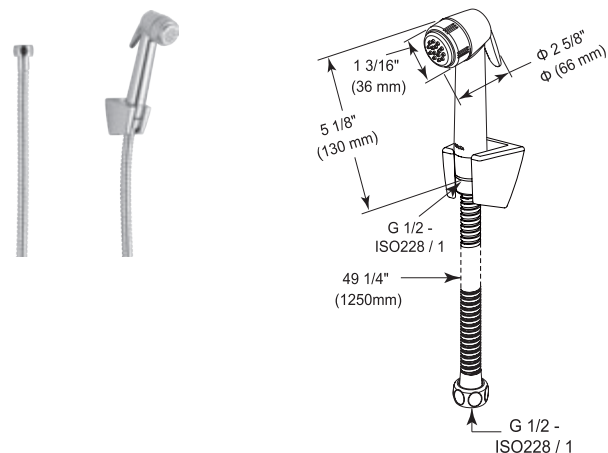

IN-WALL BIDET SPRAY ASSEMBLY

Modern Bidet Spray and Hose

Model	Finish	Case	Price
22900-1	Chrome	6	35.05

- 49 1/4" (1250 mm) long metal hose
- Model includes holder
- G 1/2" (12.7 mm) connection
- 1.00 gpm @ 80 psi, 3.8 L/min @ 550 kPa max. water usage