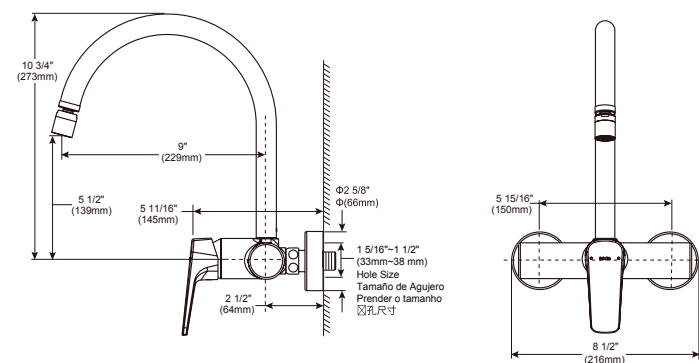

Model	Finish	Case	Price
44004-SQ	Chrome	3	197.00

- Casted brass body
- 35 mm ceramic cartridge
- Meets mechanical performance per ASME A112.18.1
- Faucet 100% leak tested
- High-arc spout swivels 360°
- Metal handle with hot/cold temperature indicator
- Faucet features swivel aerator

Model	Finish	Case	Price
33904	Chrome	3	225.15