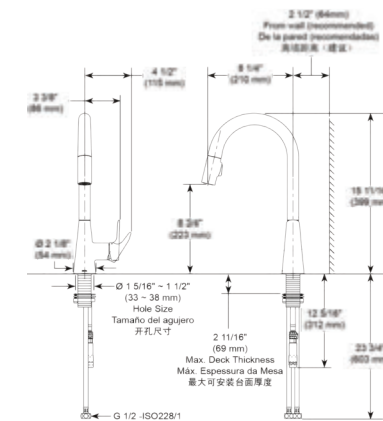

Model	Finish	Case	Price
91355	Chrome	3	181.40
91355-BL	Matte Black	3	253.75
91355-CZ	Champagne Bronze®	3	285.00
91355-SS	Brilliance® Stainless	3	208.10