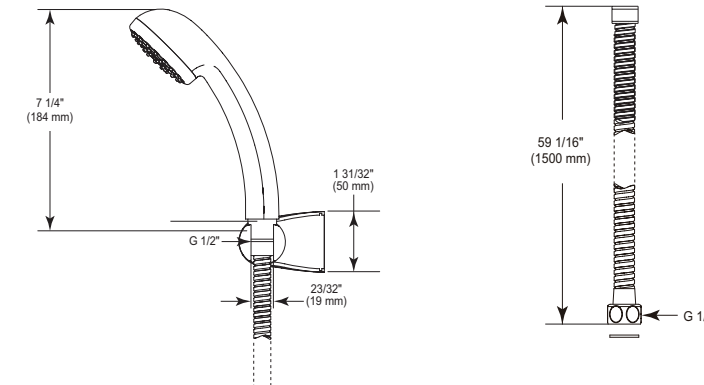

- Touch-Clean® single-setting Hand shower
- 59" (1500 mm) long metal hose
- G 1/2" (12.7 mm) connection
- 11.3 LBS/5.1 KG
- 2.5 gpm @ 80 psi, 9.5 L/min @ 550 kPa
- Full Body Spray