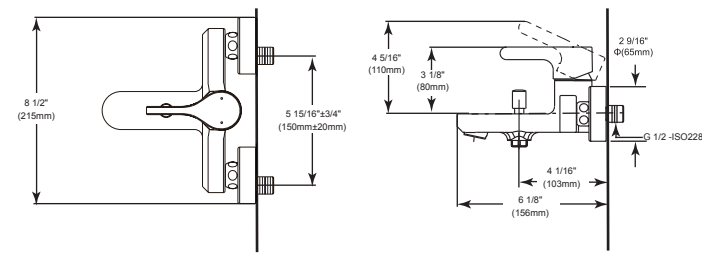

ON-WALL

On-Wall Tub & Shower - Valve Only

Model	Finish	Case	Price
35550-VO	Chrome	3	196.00

- On-wall Tub & Shower installation
- 35mm ceramic cartridge
- Meets mechanical performances per ASME A112.18.1
- Faucet 100% leak tested
- Metal handle with hot/cold temperature indicator