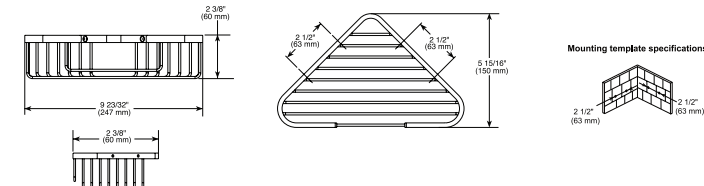

Model	Finish	Case	Price
IAO20170	Chrome	12	36.40

- Modern Series
- Corner Caddy
- Overall size 2 1/2" x 2 1/2" x 9 3/4" (63.0 mm x 63.0 mm x 247.0 mm)
- Height 2.36" (59.944 mm)
- 9.8 LBS/4.4 KG
- Mounting hardware included

Delta Double Face Mirror

Model	Finish	Case	Price
IAO20175	Chrome	6	118.35

- Modern Series
- Double Face Mirror
- Extends 2 1/8" (54 mm) from wall
- 12.3 LBS/5.6 KG
- Mounting hardware included