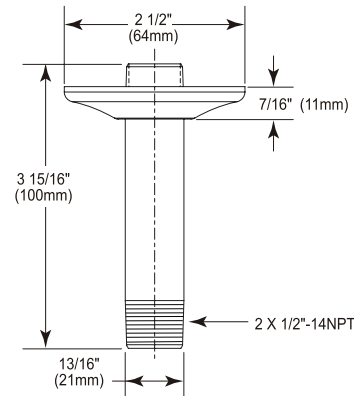

Model	Finish	Case	Price
IAO35071	Chrome	1	15.70

- 2 1/2" (63.500 mm) outside diameter
- 3 15/16" (100.013 mm) long
- 1/2" (12.7 mm) -14 NPT connection (male thread)
- 6.0 LBS/2.7 KG