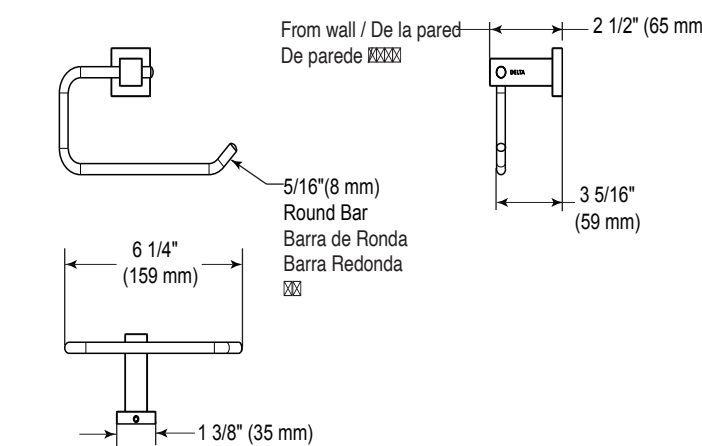

- Modern Series
- Copper base
- Mounting hardware included
- Hole size 3/16" (5mm)

24" Curved Towel Bar with Glass Shelf

Model	Finish	Case	Price
IAO35032	Chrome	3	153.00

- Modern Series
- 24" (609.601 mm) Towel Bar with Glass Shelf
- Zinc base, glass panels
- Mounting hardware included
- Hole size ϕ 3/16" (5mm)