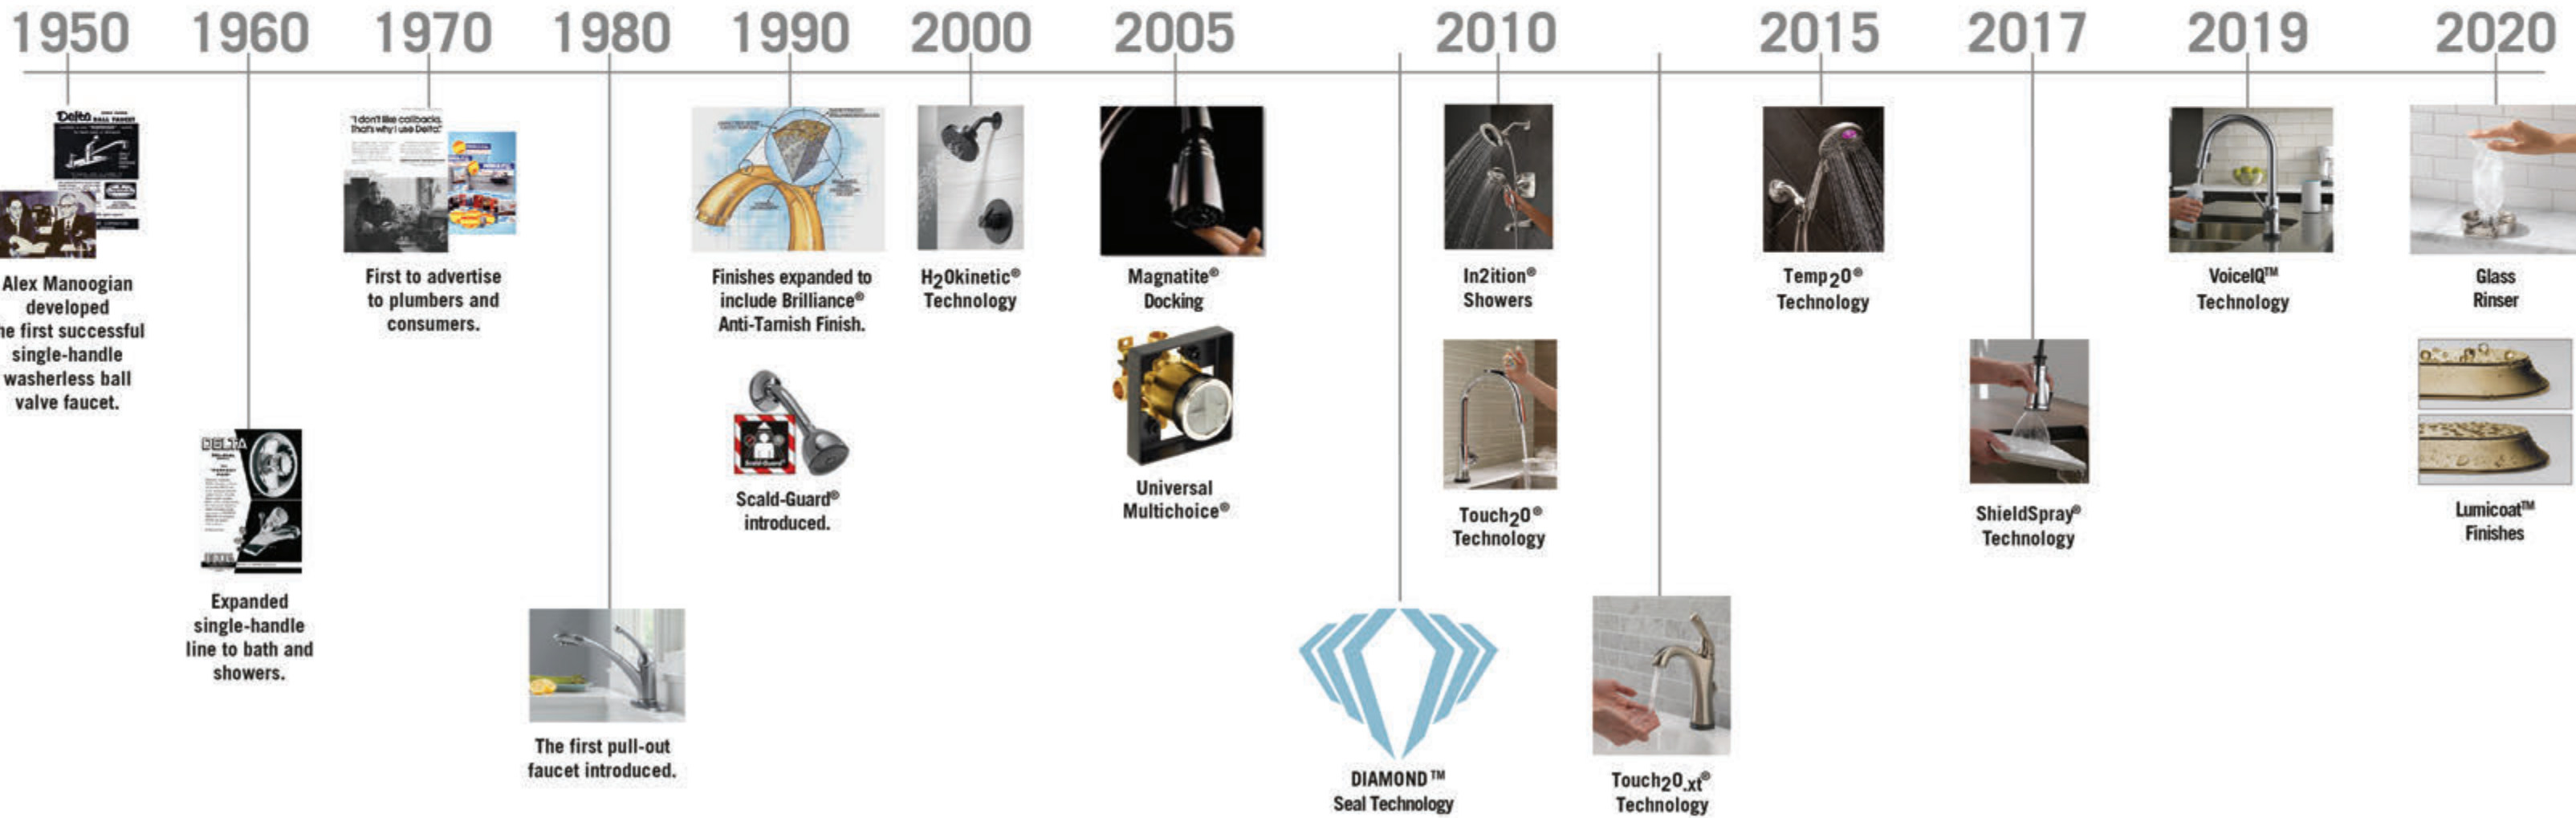

see what Delta can do

INSPIRATION + INNOVATION

Smart solutions designed for the way you live.