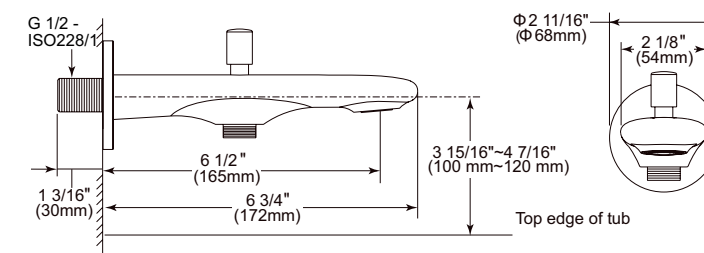

- Chrome plated
- Brass casting tub spout
- Metal tub spout with pull-up diverter
- G 1/2 - ISO228/1:2000 thread connection
- Coordinates with Andian™

Diverter Tub Spout

Model	Finish	Case	Price
ITS62260	Chrome	6	98.60