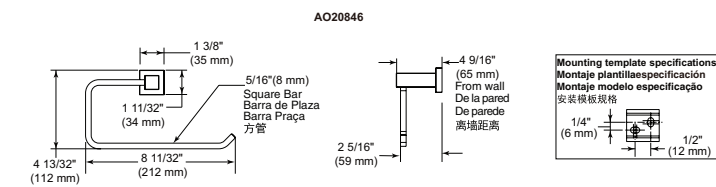

ACCESSORIES - MODERN

Angular Towel Holder

Model	Finish	Case	Price
IAO20846	Chrome	12	44.70

- Modern Series
- Towel Ring
- Extends 2.6" (66.040 mm) from wall
- 10.1 LBS/4.6 KG
- Mounting hardware included

24" Angular Towel Bar