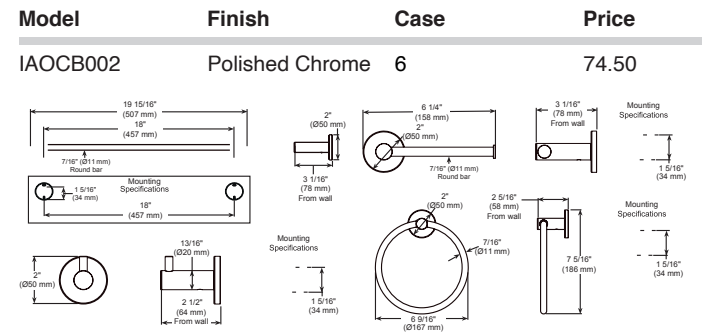

ACCESSORIES - MODERN

Modern Round Bathroom Accessories Combo

- Modern contemporary design: defined by streamlined simplicity and rectangular look, modern square accessories complement any style of bathroom
- Long-lasting: solid metal construction for durability and reliability
- Corrosion resistant finish will not fade or tarnish over a period
- Easy to install: required a hole size of 1/4" (6mm). All the mounting hardware included with the product
- Comes in a combo set of 4 accessories