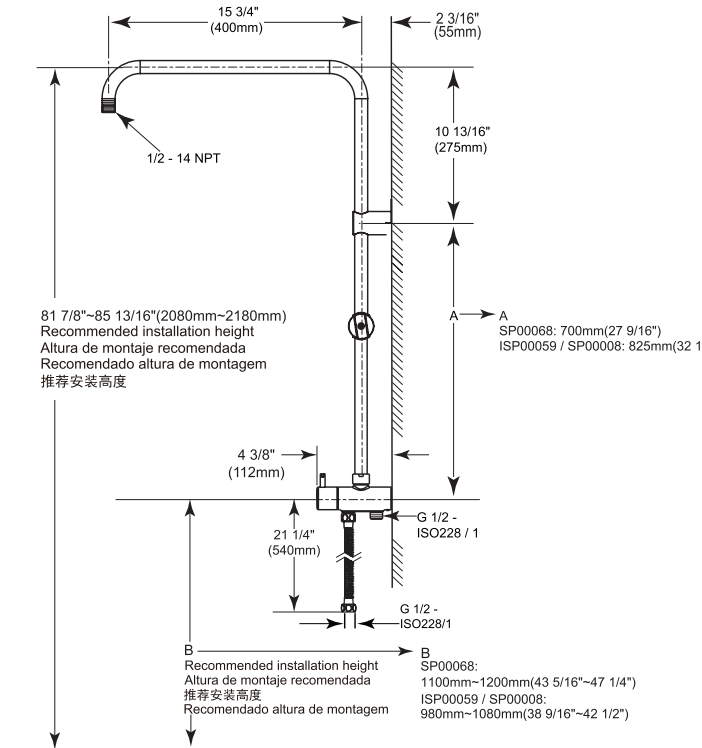

SHOWER BAR

Model	Finish	Case	Price
ISP00059	Chrome	3	156.40

- Bar shower system - tube only
- Brass body and Shower pipe
- 19 11/16" (500 mm) long metal double - interlock anti-twist shower hose
- Metal diverter handle
- G 1/2 - ISO228/1:2000 thread connection
- Model includes die-casting zinc mounting post and adjustable Hand shower holder
- Valve assembly 100% leak tested