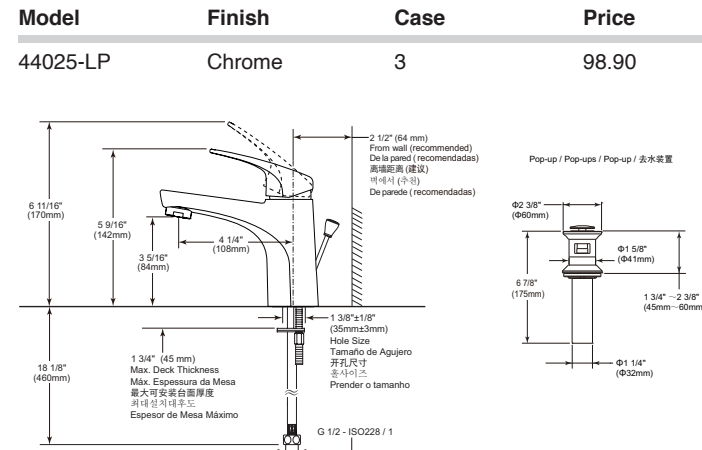

Angular Tissue Holder

Model	Finish	Case	Price
IAO20851	Chrome	12	42.65

- Modern Series
- Copper base
- Mounting hardware included
- Hole size 3/16" (5mm)

BATHROOM FAUCETS

Single Handle
Lavatory Faucet

- Casted brass body
- 35 mm ceramic cartridge
- Faucet 100% leak tested
- Metal handle with hot/cold temperature indicator
- Stainless steel braided flexible supply hose with G 1/2 - ISO228 / 1:2000 thread connection
- Double-shank mounting system with two installation nuts included
- Faucet includes water flow restricted aerator
- Pop-up drain sold separately