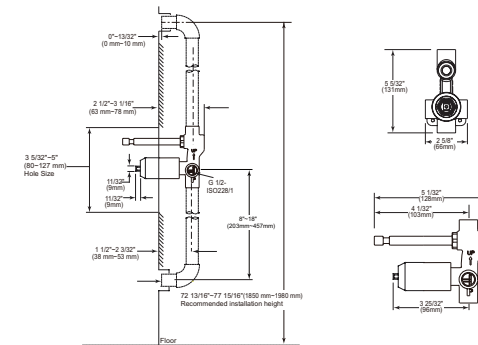

TUB & SHOWER

Rough-In with Push Button Diverter

Model	Finish	Case	Price
R85300	Chrome	3	116.70