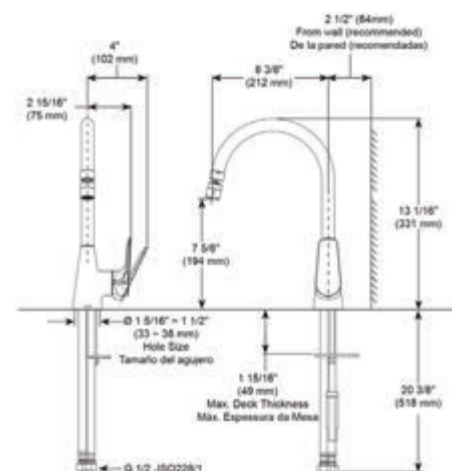

Model	Finish	Case	Price
44001-SQ	Chrome	3	125.00

- Multi Flow Technology
- Flexible Spout
- Two function sprayhead allows you to switch between Soft Stream & Powerful Spray by simply rotating the aerator housing
- The high-arc, gooseneck design swivels 360° degrees with 45° swivel aerator for added convenience during everyday kitchen tasks
- The optimized height fits under any cabinet for installation flexibility and the high-arc spout offers maximum clearance for oversized items like large cookware and tall pitchers
- Maximum 1.8 gpm @60 psi, 6.8 L/min @414 kPa
- Ergonomically designed metal handle with hot/cold temperature indicator
- Premium 35mm cartridge with diamond hard ceramic disc; tested over 500,000 cycles to ensure long-lasting leak-free use
- Leak Proof: 100% leak tested
- All mounting hardware included
- Stainless Steel braided flexivle supply hose with G1/2" ISO228/1:2000 standard connections