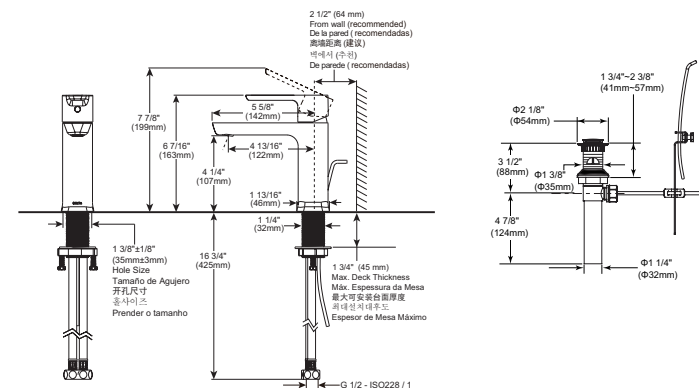

- Cast brass body
- Ceramic valve with 90° (1/4 turn) stop
- Ceramic valve with 500,000 life cycles per standard ASME A112.18.1
- Faucet 100% leak tested
- G 1/2 - ISO228/1:2000 male thread connection
- Aerator included in faucet
- Faucet with ±6° rotation aerator

Kami Bath

Model	Finish	Case	Price
33925	Chrome	3	167.55

- Cast brass body
- Stainless steel braided flexible supply hose with G 1/2 - ISO228/1:2000 thread connection
- Faucet 100% leak tested
- Single shank installation
- Faucet with ±6° rotation aerator
- Faucet includes pop-up drain and metal lift rod

Model	Finish	Case	Price
33925-P	Chrome	3	226.35
33925-P-CZ	Champagne Bronze®	3	320.00
33925-P-PN	Polished Nickel	3	300.00