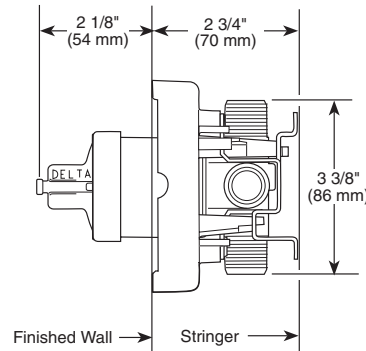

MultiChoice® Universal Tub/Shower Rough - Universal Inlets/Outlets

Model	Finish	Case	Price
R10000-UNBX	NA	3	67.10

- Valve body only
- Accepts single-function (13/14), dual-function (17) or dual-function thermostatic (17T) cartridge
- Cartridge ships with trim kit
- 1/2" (12.7 mm) universal inlets accept 1/2" (12.7 mm) copper, 1/2" (12.7 mm) iron pipe, PEX or CPVC adapters
- 1/2" (12.7 mm) universal outlets, inlets/outlets have male threads
- Back-to-back capability
- BX = single box model