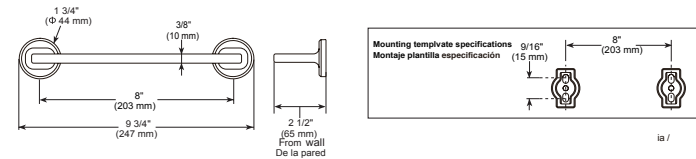

ACCESSORIES - MODERN

8" Curved Towel Bar

Model	Finish	Case	Price
IAO35008	Chrome	3	61.20

- Modern Series
- 8" (457.201 mm) Towel Bar
- Zinc base
- Mounting hardware included
- Hole size 3/16" (5mm)

ACCESSORIES - MODERN