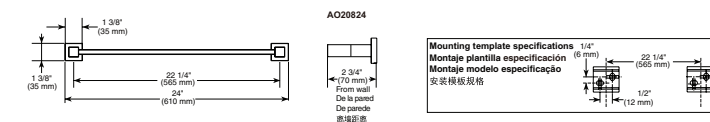

- Polished chrome escutcheon
- Easy slip-on installation design
- Metal handle with hot/cold temperature indicator
- Must order rough-in separately - R85300

24" Angular Towel Bar

Model	Finish	Case	Price
IAO20824	Chrome	12	82.25

- Modern Series
- 24" (609.601 mm) Towel Bar
- Extends 2 3/4" (70.0 mm) from wall
- 12.7 LBS/5.8 KG
- Mounting hardware included

Diverter Tub Spout