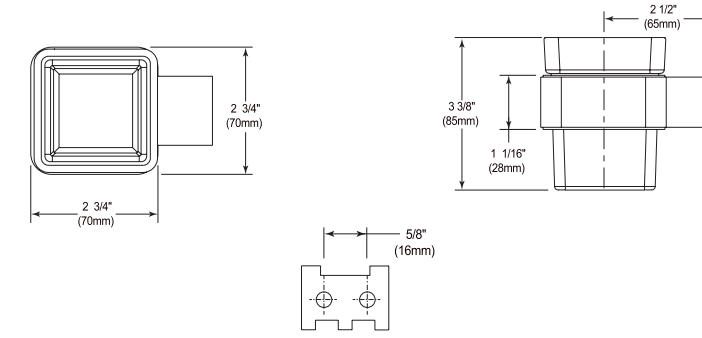

ACCESSORIES - MODERN

Delta Square Tumbler

Model	Finish	Case	Price
IAOTB002	Chrome	6	29.15

- Delta Series
- Metal Base
- Mounting hardware included
- Hole size 1/4" (6 mm)
- Textured glass

Mounting template specifications

Curved Tissue Holder

Model	Finish	Case	Price
IAO35051	Chrome	3	40.80

- Modern Series
- Tissue Holder
- Zinc base
- Mounting hardware included
- Hole size ϕ 3/16" (5mm)