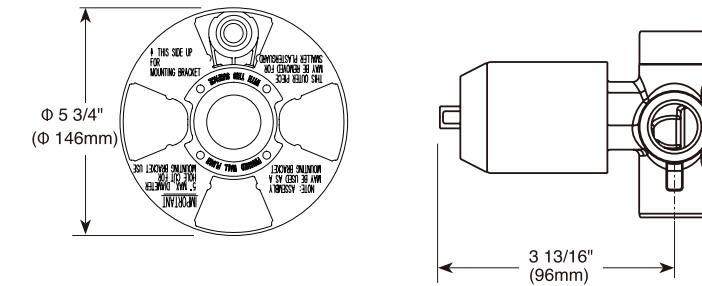

TUB & SHOWER

Rough-In

Model	Finish	Case	Price
R85200	Chrome	3	87.15

- In-wall installation
- Brass body
- 35 mm ceramic cartridge with 500,000 life cycles per standard ASME A112.18.1
- G 1/2-ISO228/1:2000 thread connection

In-Wall Shower Only

Model	Finish	Case	Price
35576	Chrome	3	242.25