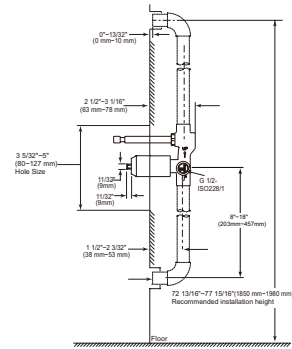

Model	Finish	Case	Price
R85300	Chrome	3	116.70

- In-wall installation
- Brass body
- G 1/2" (12.7 mm) female thread
- 7.7 LBS/3.5 KG
- Ceramic cartridge