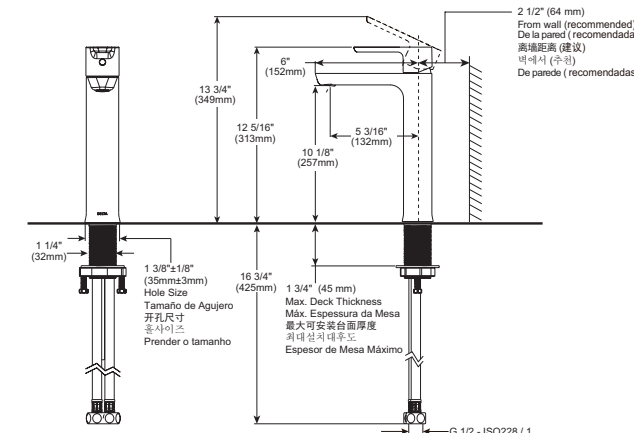

BATHROOM FAUCETS

Model	Finish	Case	Price
33920	Chrome	6	90.70

- Cast brass body
- Ceramic valve with 90° (1/4 turn) stop
- Ceramic valve with 500,000 life cycles per standard ASME A112.18.1
- Faucet 100% leak tested
- G 1/2 - ISO228/1:2000 male thread connection
- Aerator included in faucet
- Faucet with ±6° rotation aerator

BATHROOM FAUCETS

Model	Finish	Case	Price
33920-P	Chrome	3	131.95

- Cast brass body
- Ceramic valve with 90° (1/4 turn) stop
- Ceramic valve with 500,000 life cycles per standard ASME A112.18.1
- Faucet 100% leak tested
- G 1/2 - ISO228/1:2000 male thread connection
- Aerator included in faucet
- Faucet with ±6° rotation aerator

Kami Bath

Model	Finish	Case	Price
33925	Chrome	3	167.55

- Cast brass body
- Stainless steel braided flexible supply hose with G 1/2 - ISO228/1:2000 thread connection
- Faucet 100% leak tested
- Single shank installation
- Faucet with ±6° rotation aerator
- Faucet includes pop-up drain and metal lift rod

Model	Finish	Case	Price
33925-P	Chrome	3	226.35
33925-P-CZ	Champagne Bronze®	3	320.00
33925-P-PN	Polished Nickel	3	300.00

- One-piece cast brass body
- Stainless steel braided flexible supply hose with G 1/2 - ISO228/1:2000 thread connection
- Single shank installation
- Faucet with ±6° rotation aerator
- Metal handle with hot/cold temperature indicator
- Order pop-up separately

Model	Finish	Case	Price
33925-LPU	Chrome	3	147.20
33925-CZLPU	Champagne Bronze®	3	250.00
33925-PNLPU	Polished Nickel	3	230.00

- Cast brass body
- Stainless steel braided flexible supply hose with G 1/2 - ISO228/1:2000 thread connection
- Faucet 100% leak tested
- Single shank installation
- Faucet with ±6° rotation aerator
- Order pop-up separately