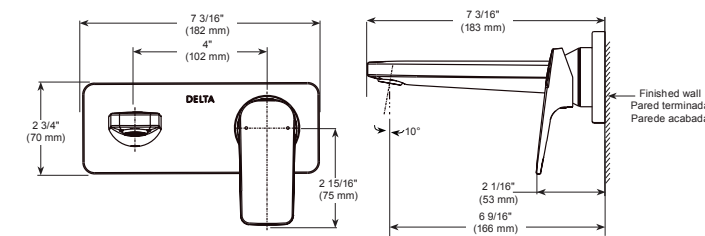

Model	Finish	Case	Price
T31444-WL	Polished Chrome	6	88.50

- Modern contemporary design: defined by streamlined simplicity and soft rectangular look, the single handle wall mount lavatory faucet complements any style of bathroom
- Single handle faucet: ergonomically designed single handle lever offers smooth operation with effortless temperature and flow control
- Long-lasting leak-free performance: solid metal construction with premium ceramic cartridge ensure long-lasting leak-free performance
- Corrosion resistant finish will not fade or tarnish over a period
- High performance aerator for a soft and splash-free stream
- Must order rough (R85400-WL) separately.