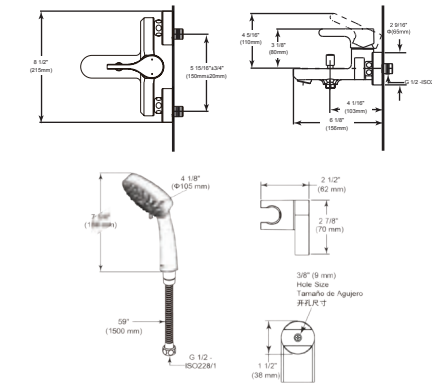

ON-WALL

On-Wall Tub & Shower

Model	Finish	Case	Price
35550	Chrome	3	242.25

- On-wall Tub & Shower installation
- 35mm ceramic cartridge
- Meets mechanical performances per ASME A112.18.1
- Faucet 100% leak tested
- Metal handle with hot/cold temperature indicator
- 35550 with hand shower
  - 5-Setting Touch-Clean® hand shower
  - 59" (1500mm) long anti-twist PVC shower hose, G 1/2 - ISO228/1:2000 thread connection
  - Adjustable hand shower holder
  - Full Body Spray, Massage Spray, Soft Drench with hand shower, Soft Drench with Full Spray, Adjustable Full Spray