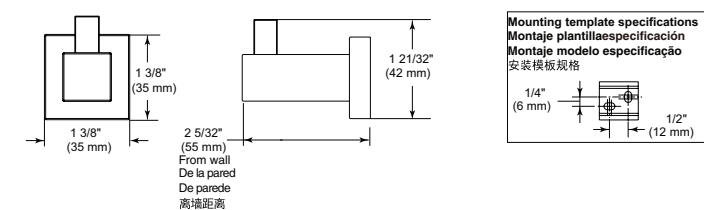

Angular Robe Hook

Model	Finish	Case	Price
IAO20836	Chrome	12	23.35

- Modern Series
- Robe Hook
- Extends 2.2" (55.880 mm) from wall
- 4.6 LBS/2.1 KG
- Mounting hardware included