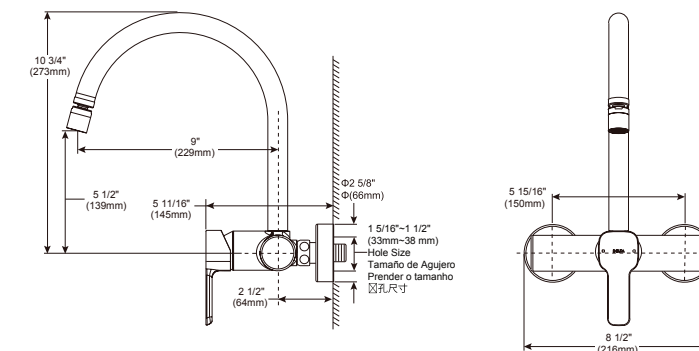

- Casted brass body
- High-arc spout swivels 360°
- 35mm ceramic cartridge
- Meets mechanical performance per ASME A112.18.1
- Faucet 100% leak tested
- Metal handle with hot/cold temperature indicator
- Faucet features swivel aerator

Model	Finish	Case	Price
44005-SQ	Chrome	3	111.65