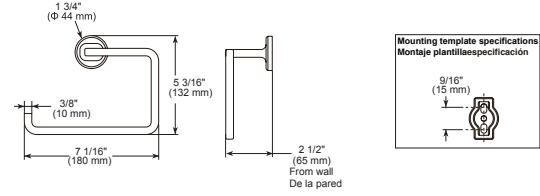

- Modern Series
- Robe Hook
- Zinc base
- Mounting hardware included
- Hole size 3/16" (5mm)

ACCESSORIES- MODERN

Curved Towel Holder

Model	Finish	Case	Price
IAO35046	Chrome	3	45.90

- Modern Series
- Towel Ring
- Zinc base
- Mounting hardware included
- Hole size ϕ 3/16" (5mm)