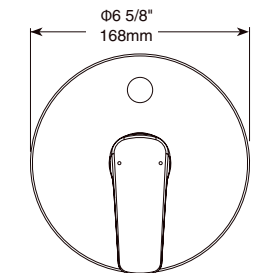

Model	Finish	Case	Price
T853440-SQ	Chrome	6	43.65

- Polished chrome escutcheon
- Easy slip-on installation design
- Metal handle with hot/cold temperature indicator
- Must order rough-in separately - R85300