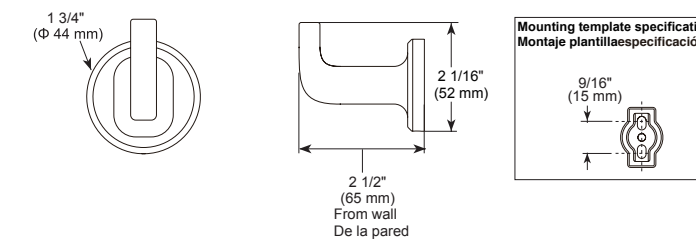

ACCESSORIES - MODERN

Curved Robe Hook

Model	Finish	Case	Price
IAO35036	Chrome	6	25.50

- Modern Series
- Robe Hook
- Zinc base
- Mounting hardware included
- Hole size 3/16" (5mm)

24" Curved Towel Bar