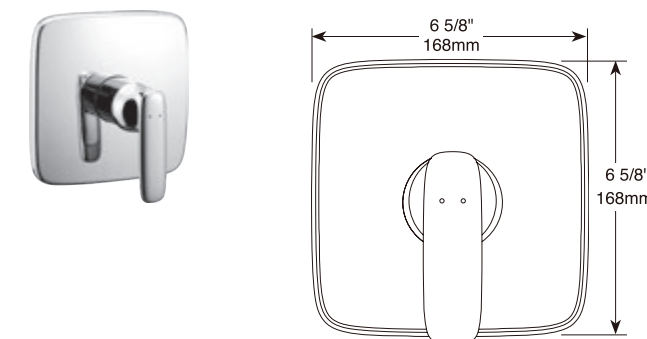

Shower Arm

Model	Finish	Case	Price
RP46870	Chrome	1	71.95

• 1/2" IPS male threads
• 16" long

In-Wall Shower Only Trim

Model	Finish	Case	Price
T852338	Chrome	6	114.70

- Easy slip-on installation design
- Metal lever handle
- Must order rough-in separately - R85200
- 4.3 LBS/1.9 KG
- Hot/cold indicator