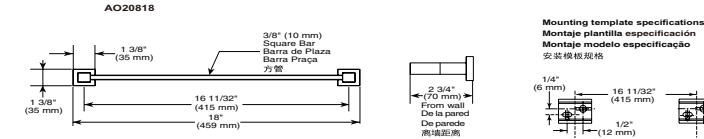

18" Angular Towel Bar

Model	Finish	Case	Price
IAO20818	Chrome	12	56.85

- Modern Series
- 18" (457.201 mm) Towel Bar
- Extends 2 3/4" (70.0 mm) from wall
- 16.6 LBS/7.5 KG
- Mounting hardware included

In-Wall Tub & Shower Trim for Push Button Diverter