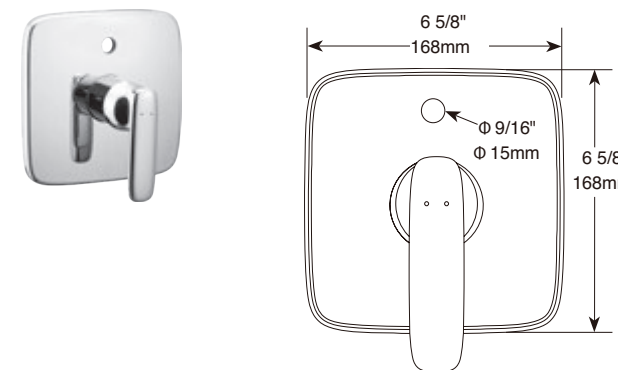

- Easy slip-on installation design
- Metal lever handle
- Must order rough-in separately - R85300
- 4.3 LBS/1.9 KG
- Hot/cold indicator

ARA®
In-Wall Tub & Shower Trim
for Push Button Diverter

Model	Finish	Case	Price
T85367	Chrome	6	99.80