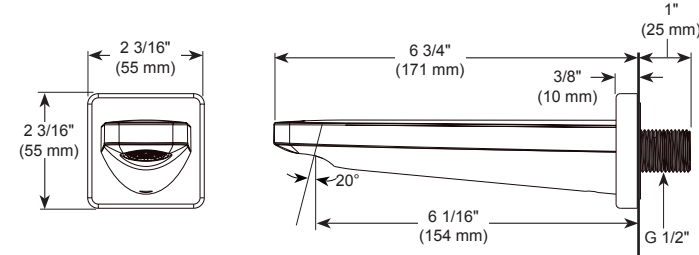

TUB & SHOWER

Model	Finish	Case	Price
ITS61444	Polished Chrome	9	54.50

- Modern contemporary design: defined by streamlined simplicity and soft rectangular look, the single handle wall mount lavatory faucet complements any style of bathroom
- Long-lasting leak-free performance: solid metal construction ensure long-lasting leak-free performance
- Corrosion resistant finish will not fade or tarnish over a period
- High performance aerator for a soft and splash-free stream
- Easy to install: comes with standard G1/2" connection for easy installation