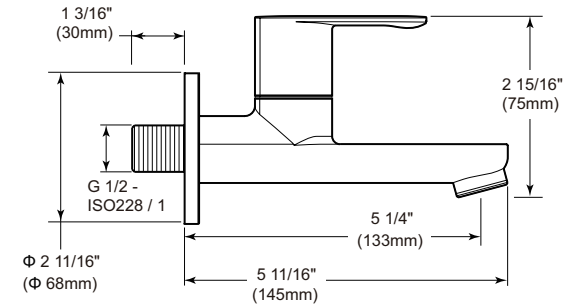

BIB TAPS AND ANGLE VALVES

One-Way BibTap

Model	Finish	Case	Price
BT001	Chrome	6	62.95

- Chrome plated
- Casted brass body
- Ceramic cartridge
- Faucet 100% leak tested
- G 1/2 - ISO228/1:2000 thread connection
- Faucet with water flow restricted aerator

Two-Way BibTap