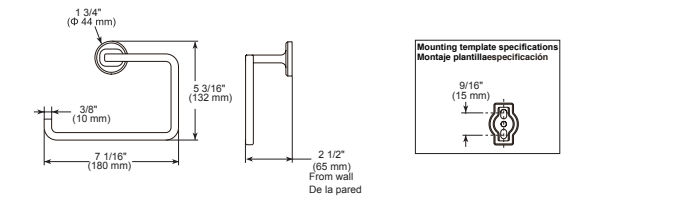

Model	Finish	Case	Price
IAO35046	Chrome	3	45.90

- Modern Series
- Towel Ring
- Zinc base
- Mounting hardware included
- Hole size 3/16" (5mm)