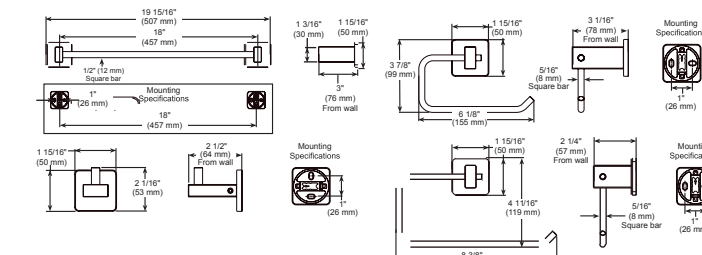

Model	Finish	Case	Price
IAOCB001	Polished Chrome	6	84.50

- Modern contemporary design: defined by streamlined simplicity and rectangular look, modern square accessories complement any style of bathroom
- Long-lasting: solid metal construction for durability and reliability
- Corrosion resistant finish will not fade or tarnish over a period
- Easy to install: required a hole size of 1/4" (6mm). All the mounting hardware included with the product
- Comes in a combo set of 4 accessories

Angular Tissue Holder