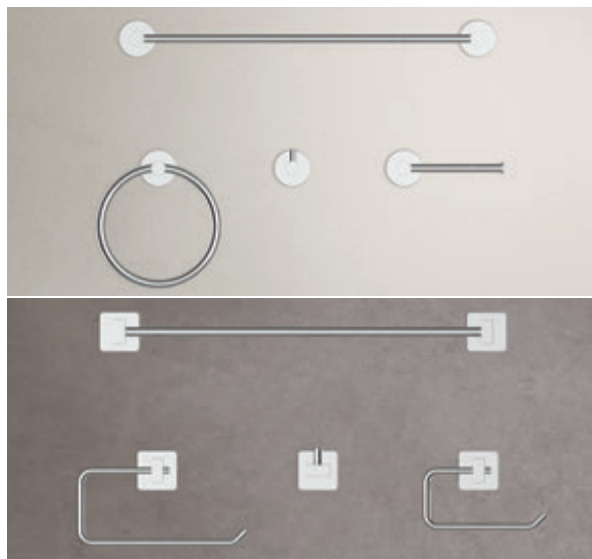

Modern Bathroom Accessories Combo

Modern Square Bathroom Accessories Combo and Modern Round Bathroom Accessories Combo

Square or round, modern clean contemporary look blends beautifully with any decor. Everything you need is packed together in one convenient box. Solid metal construction for maximum durability, flawless finish to resist corrosion and easy installation.