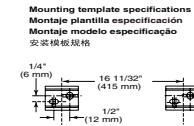

Angular 18" Towel Bar

Model	Finish	Case	Price
IAO20818	Chrome	12	56.85

- Modern Series
- 18" (457.201 mm) Towel Bar
- Extends 2 3/4" (70.0 mm) from wall
- 16.6 LBS/7.5 KG
- Mounting hardware included

In-Wall Tub & Shower Trim
for Push Button Diverter