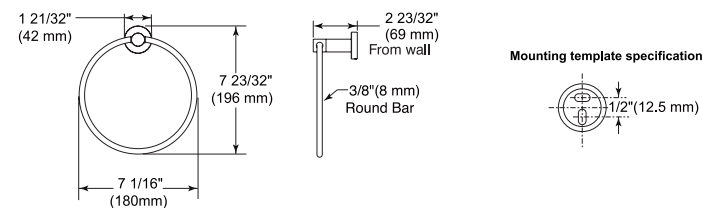

- Modern Series
- Towel Ring
- Extends 2.7" (68.580 mm) from wall
- 6.5 LBS/2.9 KG
- Mounting hardware included

Delta Round Tumbler

Model	Finish	Case	Price
IAOTB001	Chrome	6	21.85