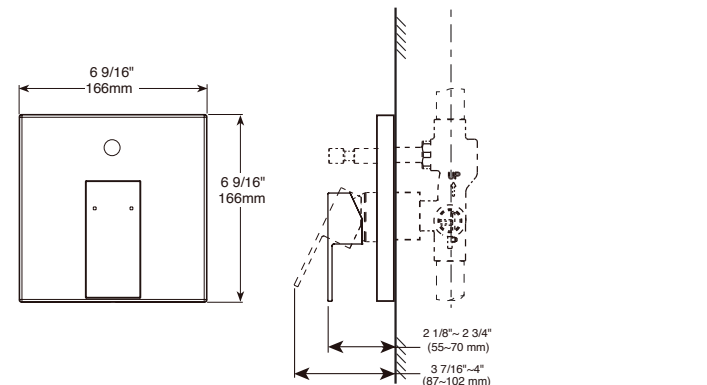

Model	Finish	Case	Price
T852440-SQ	Chrome	6	35.55

- Polished chrome escutcheon
- Easy slip-on installation design
- Metal handle with hot/cold temperature indicator
- Must order rough-in separately - R85200

Model	Finish	Case	Price
T853340	Chrome	6	49.75

- Easy slip-on installation design
- Metal handle with hot/cold temperature indicator
- Must order rough-in separately - R85300