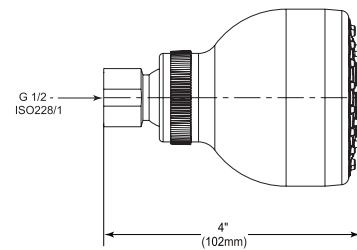

Single Setting Shower Head

Model	Finish	Case	Price
ISH52020	Chrome	6	19.55

- Touch-Clean® Single function Shower head
- 2 3/4" (69.850 mm) Shower head
- 4" (101.600 mm) high
- G 1/2" (12.7 mm) connection
- 0.8 LBS/0.36 KG
- 2.4 gpm @ 14.5 psi, 9.0 L/min @ 100 kPa
- Full body spray