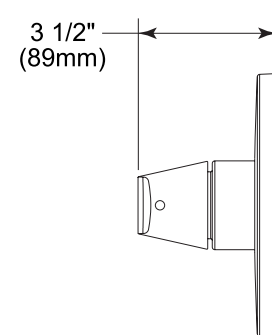

Monitor® 14 Series Valve Only Trim

Model	Finish	Case	Price
T140230	Chrome	6	83.25

- Single hole installation
- Casted zinc alloy handle
- Monitor® 14 Series pressure balance bath mixing valve with Scald-Guard® included
- Maintains a balanced pressure of hot and cold water even when a valve is turned on or off elsewhere in the system
- Temperature only controlled with handle
- Field adjustable to limit handle rotation into hot water zone
- 120° max. handle rotation
- Must order MultiChoice® Universal rough R10000-UNBX separately