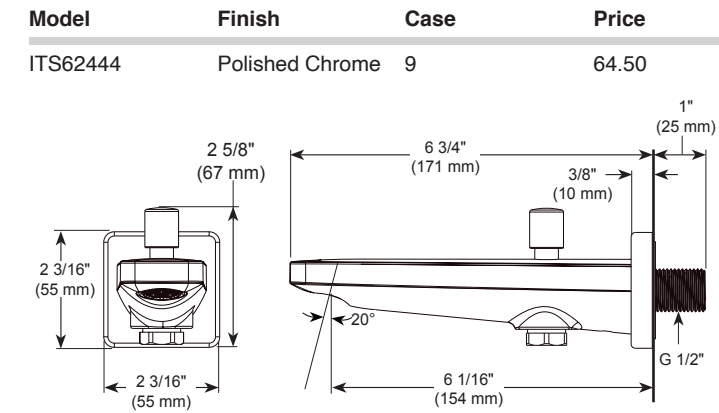

- Modern contemporary design: defined by streamlined simplicity and soft rectangular look, the single handle wall mount lavatory faucet complements any style of bathroom
- Long-lasting leak-free performance: solid metal construction ensure long-lasting leak-free performance
- Corrosion resistant finish will not fade or tarnish over a period
- High performance aerator for a soft and splash-free stream
- Easy to install: comes with standard G1/2" connection for easy installation