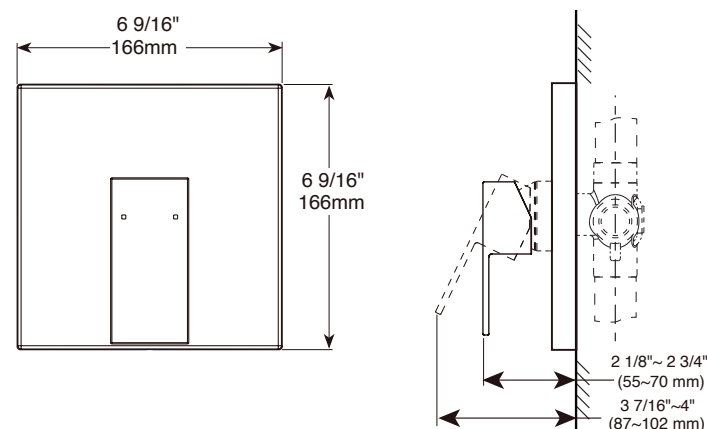

Model	Finish	Case	Price
T853440-LP	Chrome	6	46.70

- Polished chrome escutcheon
- Easy slip-on installation design
- Metal handle with hot/cold temperature indicator
- Must order rough-in separately - R85300

Model	Finish	Case	Price
T852340	Chrome	6	45.70

- Easy slip-on installation design
- Metal handle with hot/cold temperature indicator
- Must order rough-in separately - R85200