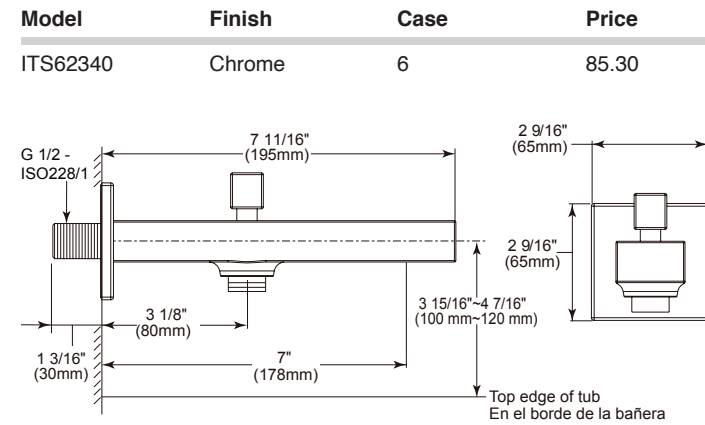

Diverter Tub Spout

- Brass tub spout
- G 1/2" (12.7 mm) Connection
- Full Flow Rate
- 4.4 LBS/2.0 KG
- 6 11/32" (161 mm) long
- Tub Spout with pull-up diverter
- Coordinates with Filis