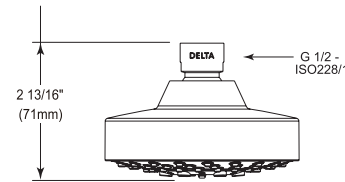

ROUND

5 Setting Shower Head In Blister Pack

Model	Finish	Case	Price
ISH1111	Chrome	6	46.70

- Touch-Clean® Five function Shower head
- 4" (101.600 mm)
- G 1/2-ISO228/1:2000 thread connection
- Model with water flow restrictor
- 2.5 gpm @ 20 psi, 9.0 L/m @ 100 kPa
- Full Spray w/Massage, Full Body Spray, Soft Drench Spray, Massage Spray, Soft Drench w/Full Spray