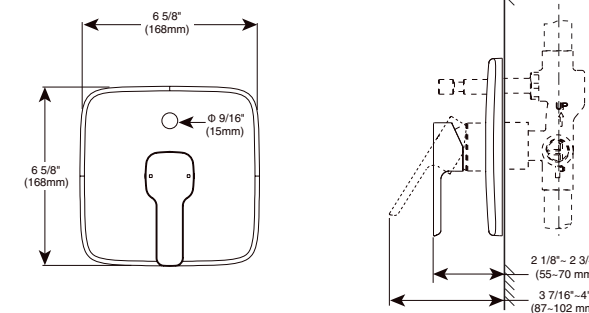

Model	Finish	Case	Price
T853339	Chrome	6	51.00
T853339-CZ	Champagne Bronze®	6	130.00
T853339-PN	Polished Nickel	6	110.00

- Polished chrome escutcheon
- Easy slip-on installation design
- Metal handle with hot/cold temperature indicator
- Must order rough-in separately - R85300