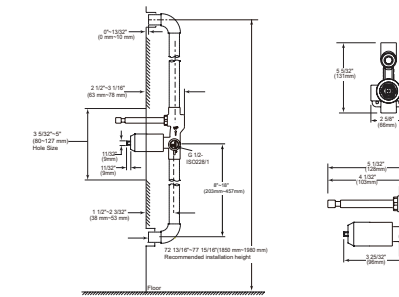

ON-WALL TUB & SHOWER

TUB & SHOWER

Rough-In with Push Button Diverter

Model	Finish	Case	Price
R85300	Chrome	3	116.70

- In-wall installation
- Brass body
- G 1/2" (12.7 mm) female thread
- 7.7 LBS/3.5 KG
- Ceramic cartridge