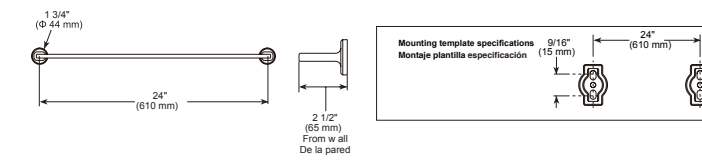

ACCESSORIES - MODERN

24" Curved Towel Bar

Model	Finish	Case	Price
IAO35024	Chrome	3	102.00

- Modern Series
- 24" (609.601 mm) Towel Bar
- Zinc base
- Mounting hardware included
- Hole size ϕ 3/16" (5mm)

Angular Tissue Holder

Model	Finish	Case	Price
IAO20851	Chrome	12	42.65