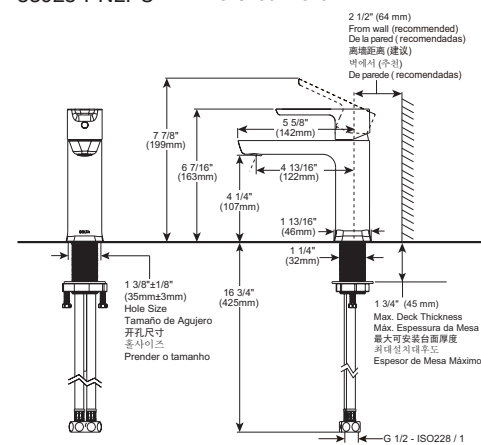

- One-piece cast brass body
- Stainless steel braided flexible supply hose with G 1/2 - ISO228/1:2000 thread connection
- Single shank installation
- Faucet with ±6° rotation aerator
- Metal handle with hot/cold temperature indicator
- Order pop-up separately

Model	Finish	Case	Price
33925-LPU	Chrome	3	147.20
33925-CZLPU	Champagne Bronze®	3	250.00
33925-PNLPU	Polished Nickel	3	230.00