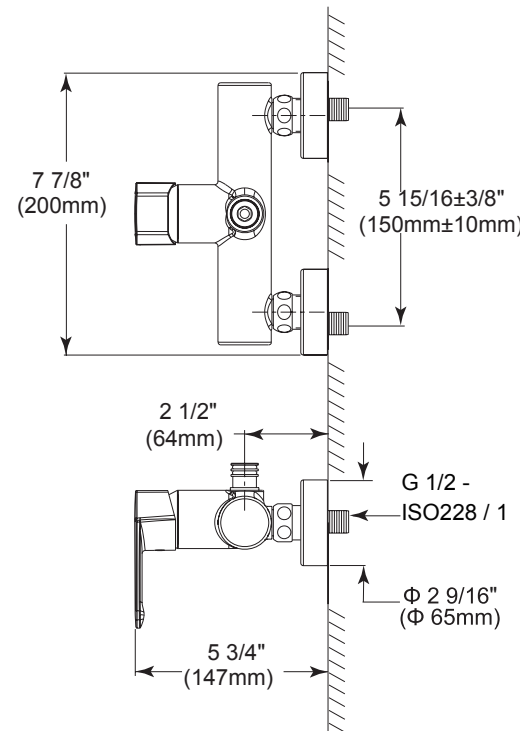

Model	Finish	Case	Price
ISP00010-V	Chrome	3	173.60

- Must order ISP00010 separately
- Must use ISP00010 and ISP00010-V together
- Integrated connection between Shower pipe and valve
- Hot/Cold indicators