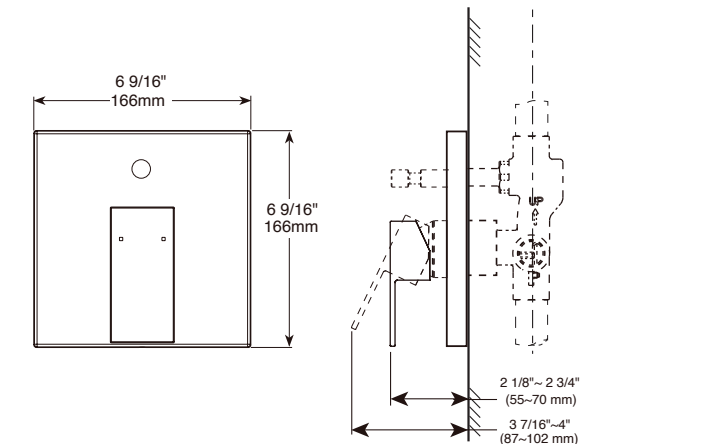

- Easy slip-on installation design
- Metal handle with hot/cold temperature indicator
- Must order rough-in separately - R85300