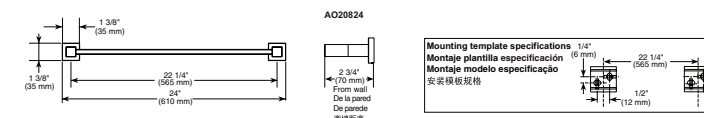

24" Angular Modern Towel Bar

Model	Finish	Case	Price
IAO20824	Chrome	12	82.25

- Modern Series
- 24" (609.601 mm) Towel Bar
- Extends 2 3/4" (70.0 mm) from wall
- 12.7 LBS/5.8 KG
- Mounting hardware included