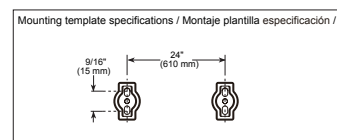

Model	Finish	Case	Price
IAO35032	Chrome	3	153.00

- Modern Series
- 24" (609.601 mm) Towel Bar with Glass Shelf
- Zinc base, glass panels
- Mounting hardware included
- Hole size 3/16" (5mm)

Curved Tissue Holder