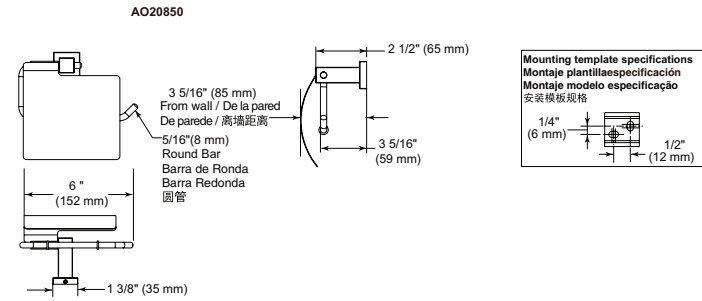

ACCESSORIES- MODERN

Model	Finish	Case	Price
IAO20850	Chrome	12	54.85

- Modern Series
- Tissue Holder with Cover
- Extends 3 5/16" (85.0 mm) from wall
- 10.2 LBS/4.6 KG
- Mounting hardware included