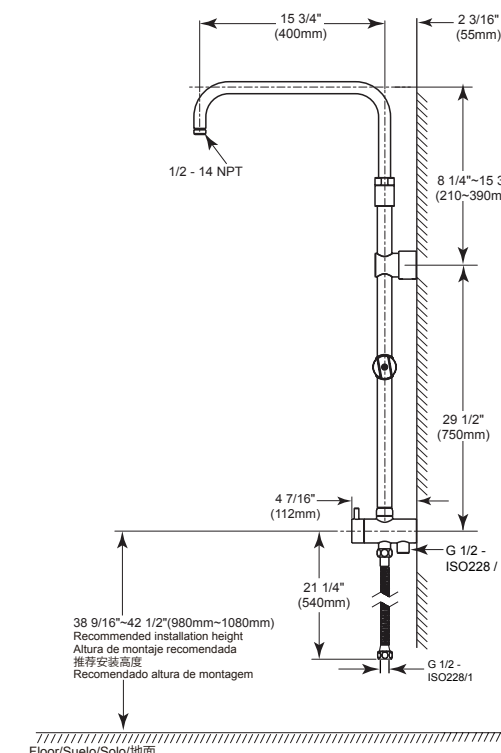

Model	Finish	Case	Price
ISP00004	Chrome	3	186.25

- Brass body and Shower pipe
- Diverter valve life cycles meet standard ASME A112.18.1
- Valve assembly 100% leak tested
- Metal diverter handle
- 2-port diverter on Shower Pipe: water switches between Shower Pipe and body
- 19 11/16" (500 mm) long metal double - interlock anti-twist shower hose
- G 1/2 - ISO228/1:2000 thread connection
- Model includes die-casting zinc mounting post and adjustable Hand shower holder
- Shower pipe with height adjustable bent tube