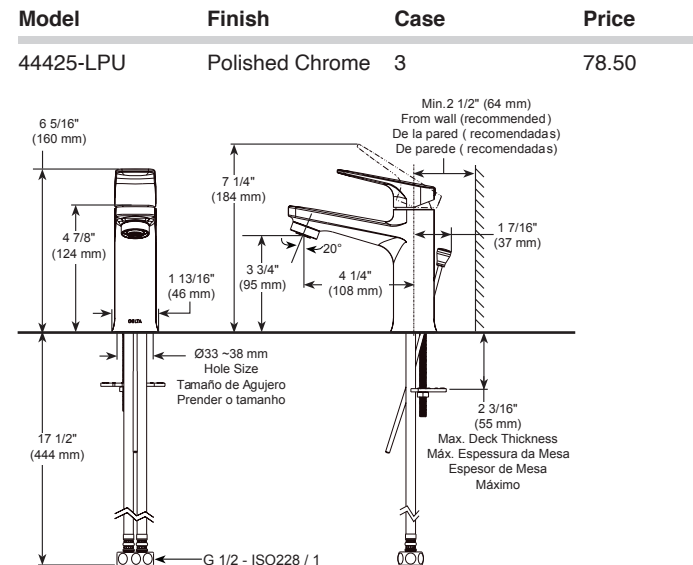

- Modern contemporary design: defined by streamlined simplicity and soft rectangular look, the single handle lavatory faucet complements any style of bathroom
- Single handle faucet: ergonomically designed single handle lever offers smooth operation with effortless temperature and flow control
- Long-lasting leak-free performance: solid metal construction with premium ceramic cartridge ensure long-lasting leak-free performance
- Corrosion resistant finish will not fade or tarnish over a period
- High performance aerator for a soft and splash-free stream
- Easy to install: flexible pre-assembled hose with standard G1/2" connection and all mounting hardware come together in one convenient box