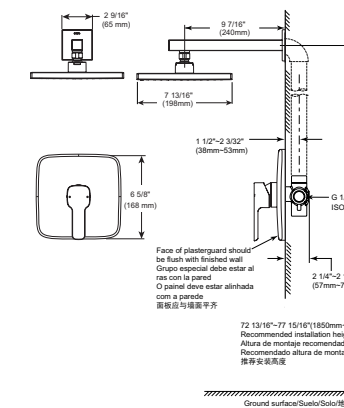

- Brass body
- Single setting Touch-Clean® quadrate rainfall shower head
- 35 mm ceramic cartridge
- Meets mechanical performance per ASME A112.18.1
- Valve assembly 100% leak tested
- Metal handle with hot/cold temperature indicator
- G 1/2 - ISO228/1:2000 thread connection
- Includes tub spout, shower head, and shower arm
- Full Body Spray

In-Wall Shower Only

Model	Finish	Case	Price
33976	Chrome	3	233.70