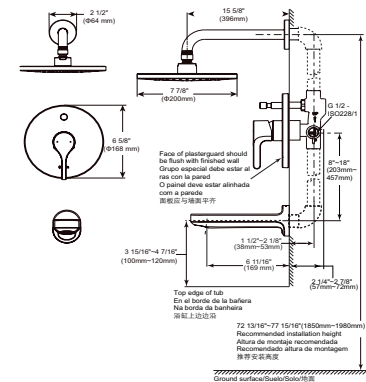

TUB & SHOWER

In-Wall Tub & Shower

Model	Finish	Case	Price
35585	Chrome	3	346.80

- In-wall shower installation
- 35mm ceramic cartridge
- Meets mechanical performances per ASME A112.18.1
- Valve assembly 100% leak tested
- G 1/2 - ISO228/1:2000 thread connection
- Metal handle with hot/cold temperature indicator
- Tub shower model includes tub spout, shower head, shower arm and trim:
  - 1 Setting Touch-Clean® quadrate rainfall shower head
  - Full Body Spray