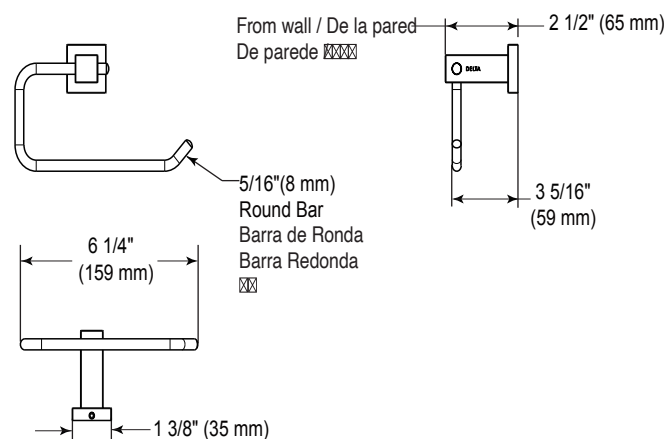

Model	Finish	Case	Price
IAO20851	Chrome	12	42.65

- Modern Series
- Copper base
- Mounting hardware included
- Hole size 3/16" (5mm)