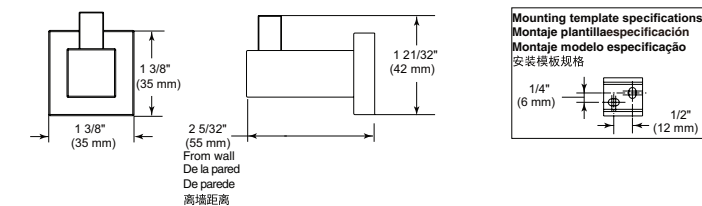

- Modern Series
- Robe Hook
- Extends 2.2" (55.880 mm) from wall
- 4.6 LBS/2.1 KG
- Mounting hardware included