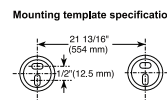

Model	Finish	Case	Price
IAO20124	Chrome	12	41.75

- Modern Series
- 24" (609.601 mm) Towel Bar
- Extends 3 1/4" (82.0 mm) from wall
- 8.8 LBS/4.1 KG
- Mounting hardware included