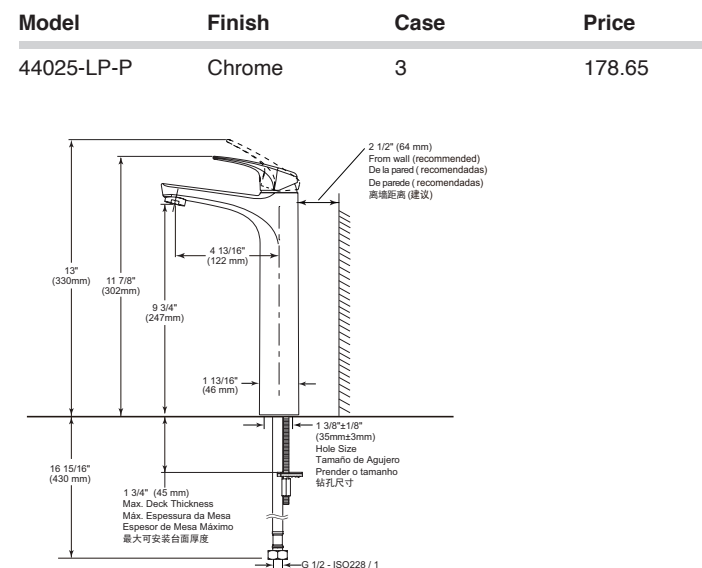

- One-piece brass casted body
- 35 mm ceramic cartridge
- Faucet 100% leak tested
- Metal handle with hot/cold temperature indicator
- Stainless steel braided flexible supply hose with G 1/2 - ISO228 / 1:2000 thread connection
- Double-shank mounting system with two installation nuts included
- Faucet includes water flow restricted aerator
- Less pop-up