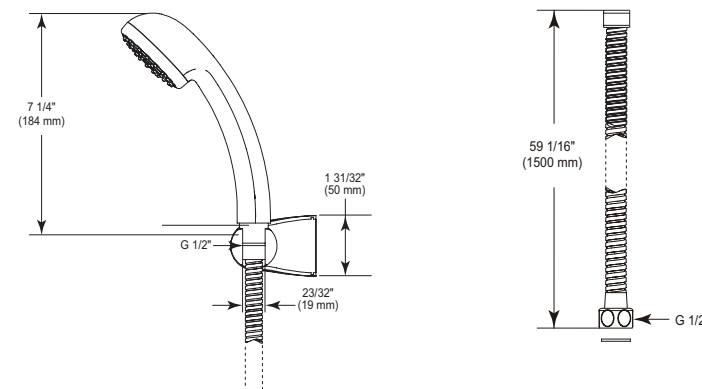

- Touch-Clean® single-setting Hand shower
- 59" (1500 mm) long metal hose
- G 1/2" (12.7 mm) connection
- 11.3 LBS/5.1 KG
- 2.5 gpm @ 80 psi, 9.5 L/min @ 550 kPa
- Full Body Spray

In-Wall Tub & Shower Valve Only

Model	Finish	Case	Price
23075-VO	Chrome	3	123.00