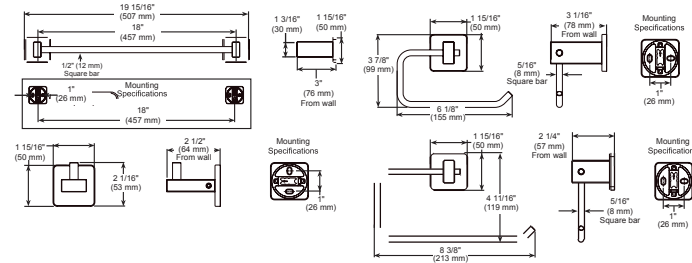

Modern Square Bathroom Accessories Combo

Model	Finish	Case	Price
IAOCB001	Polished Chrome	6	84.50

- Modern contemporary design: defined by streamlined simplicity and rectangular look, modern square accessories complement any style of bathroom
- Long-lasting: solid metal construction for durability and reliability
- Corrosion resistant finish will not fade or tarnish over a period
- Easy to install: required a hole size of 1/4" (6mm). All the mounting hardware included with the product
- Comes in a combo set of 4 accessories