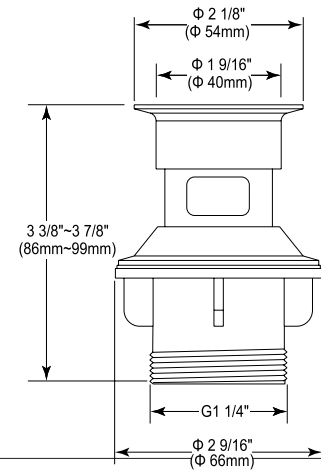

GRID DRAINS

Grid Rain with Overflow

Model	Finish	Case	Price
IAOGD001	NA	12	10.70

- Brass grid strainer
- With overflow design

Grid Drain without Overflow

Model	Finish	Case	Price
IAOGD002	NA	12	11.15

- Brass grid strainer
- Without overflow design