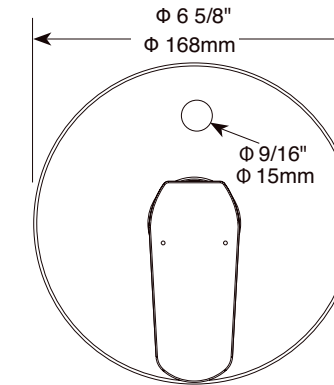

Model	Finish	Case	Price
T853230	Chrome	6	47.75

- In-wall shower installation
- Press fit trim
- 6 5/8" (168.275 mm) escutcheon
- Metal lever handle
- Handle adjusts temperature
- Hot/cold indicators
- 4.3 LBS/1.9 KG
- Must order rough-in separately - R85300