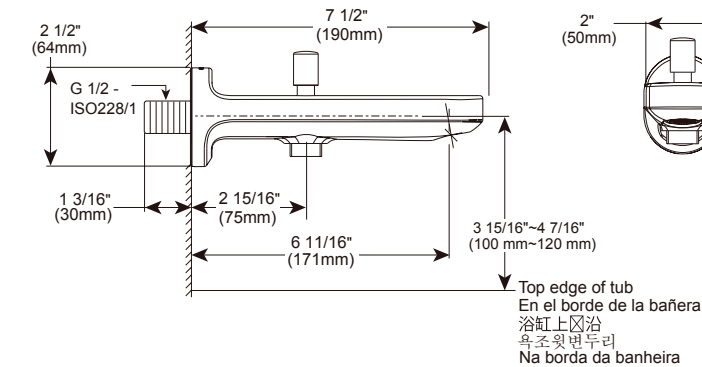

Diverter Tub Spout

Model	Finish	Case	Price
ITS62350	Chrome	6	136.70

- Metal tub spout with diverter
- G 1/2-ISO228/1:2000 thread connection