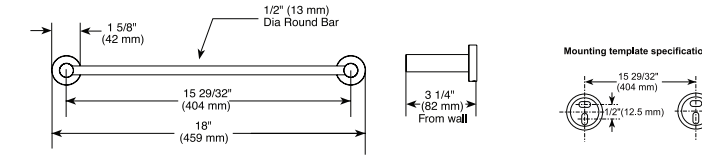

18" Cylindrical Towel Bar

Model	Finish	Case	Price
IAO20118	Chrome	12	35.80

- Modern Series
- 18" (457.201 mm) Towel Bar
- Extends 3 1/4" (82.0 mm) from wall
- 7.9 LBS/3.6 KG
- Mounting hardware included