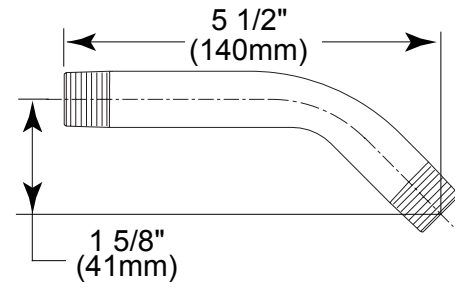

SHOWER ARMS & FLANGE

Single Handle
Vessel Lavatory Faucet

Model	Finish	Case	Price
RP6023	Chrome	1	32.05

• 1/2" IPS male threads
• 5 1/2" long

SHOWER FLANGE

Shower Flange

Model	Finish	Case	Price
RP51034	Chrome	1	19.35

• 2" outside diameter

Shower Flange

Model	Finish	Case	Price
RP6025	Chrome	1	16.85

• 2 1/2" outside diameter

Shower Flange

Model	Finish	Case	Price
RP52144	Chrome	1	18.95

• 2" outside diameter

Shower Flange

Model	Finish	Case	Price
RP34356	Chrome	1	21.65

• 3" outside diameter