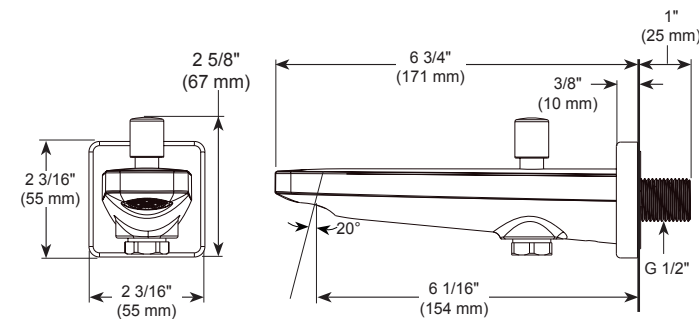

- Modern contemporary design: defined by streamlined simplicity and soft rectangular look, the single handle wall mount lavatory faucet complements any style of bathroom
- Long-lasting leak-free performance: solid metal construction ensure long-lasting leak-free performance
- Corrosion resistant finish will not fade or tarnish over a period
- High performance aerator for a soft and splash-free stream
- Easy to install: comes with standard G1/2" connection for easy installation

24" Angular Towel Bar

Model	Finish	Case	Price
IAO20824	Chrome	12	82.25

- Modern Series
- 24" (609.601 mm) Towel Bar
- Extends 2 3/4" (70.0 mm) from wall
- 12.7 LBS/5.8 KG
- Mounting hardware included

Angular Robe Hook

Model	Finish	Case	Price
IAO20836	Chrome	12	23.35