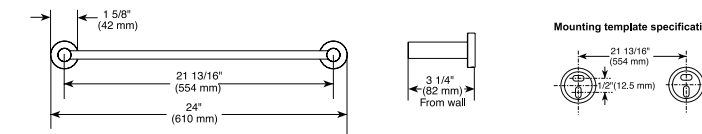

- In-wall shower installation
- Press fit trim
- 6 5/8" (168.275 mm) escutcheon
- Metal lever handle
- Handle adjusts temperature
- Hot/cold indicators
- 4.3 LBS/1.9 KG
- Must order rough-in separately - R85300

24" Cylindrical Towel Bar

Model	Finish	Case	Price
IAO20124	Chrome	12	41.75

- Modern Series
- 24" (609.601 mm) Towel Bar
- Extends 3 1/4" (82.0 mm) from wall
- 8.8 LBS/4.1 KG
- Mounting hardware included

Tub Spout with Hand Shower Diverter