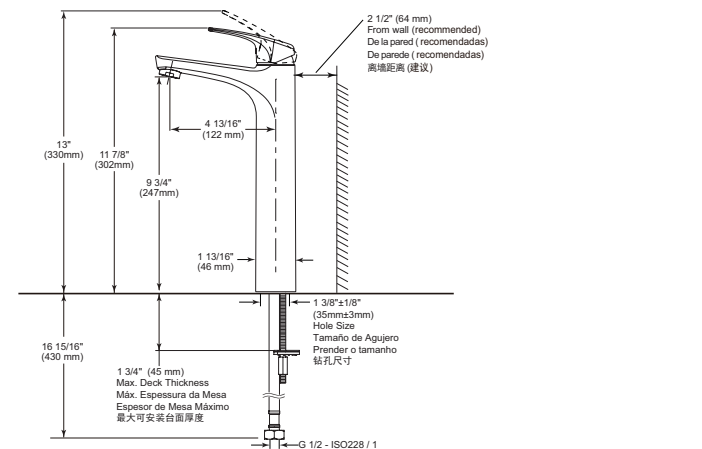

- One-piece brass casted body
- 35 mm ceramic cartridge
- Faucet 100% leak tested
- Metal handle with hot/cold temperature indicator
- Stainless steel braided flexible supply hose with G 1/2 - ISO228 / 1:2000 thread connection
- Double-shank mounting system with two installation nuts included
- Faucet includes water flow restricted aerator
- Less pop-up
- Pop-up sold separately

Model	Finish	Case	Price
44040	Chrome	3	181.40