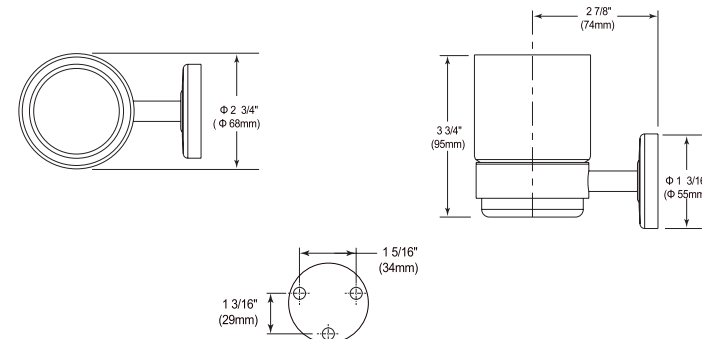

Model	Finish	Case	Price
IAOTB001	Chrome	6	21.85

- Delta Series
- Metal Base
- Mounting hardware included
- Hole size 1/4" (6 mm)
- Clear glass

Mounting template specifications