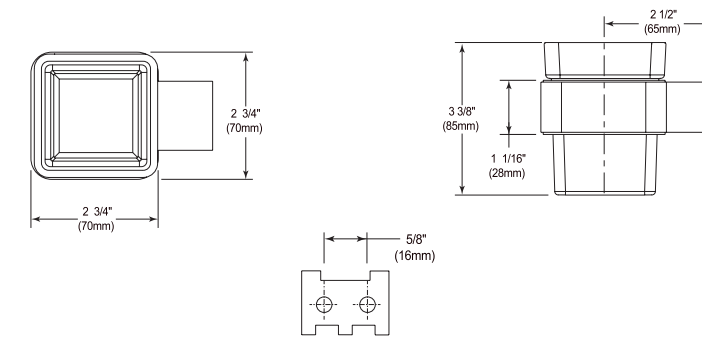

ACCESSORIES - MODERN

Delta Square Tumbler

Model	Finish	Case	Price
IAOTB002	Chrome	6	29.15

- Delta Series
- Metal Base
- Mounting hardware included
- Hole size 1/4" (6 mm)
- Textured glass