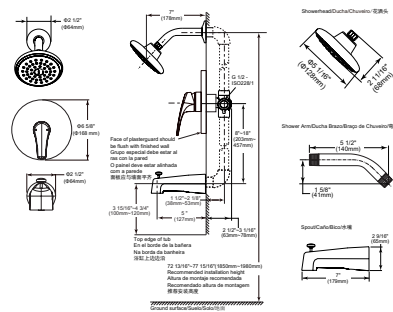

In-Wall Tub & Shower

Model	Finish	Case	Price
44075-LP	Chrome	3	156.35

- Brass body
- 35 mm ceramic cartridge
- Valve assembly 100% leak tested
- G 1/2 - ISO228/1:2000 thread connection
- Metal handle with hot/cold temperature indicator
- Single setting Touch-Clean® quadrate rainfall Shower head and metal tub spout
- Full Body Spray