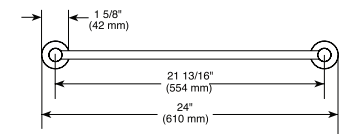

Model	Finish	Case	Price
IAO20124	Chrome	12	41.75

- Modern Series
- 24" (609.601 mm) Towel Bar
- Extends 3 1/4" (82.0 mm) from wall
- 8.8 LBS/4.1 KG
- Mounting hardware included