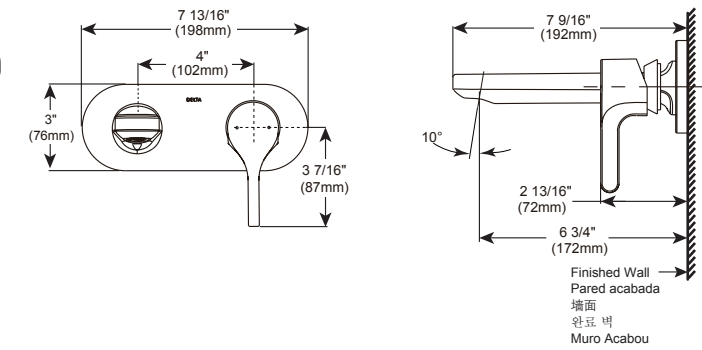

Single Handle Wall Mount Lavatory Trim

Model	Finish	Case	Price
T31355-WL	Chrome	3	143.15

- Brass spout
- Metal escutcheon and handle
- Meets mechanical performances per ASME A112.18.1
- Must order R85400 rough-in separately