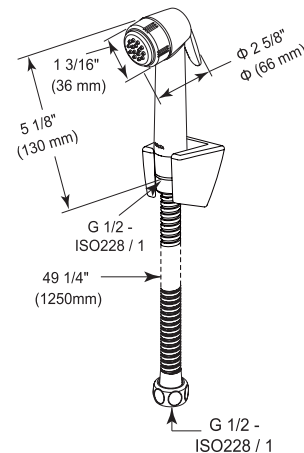

Model	Finish	Case	Price
22900-I	Chrome	6	35.05

- 49 1/4" (1250 mm) long metal hose
- Model includes holder
- G 1/2" (12.7 mm) connection
- 1.00 gpm @ 80 psi, 3.8 L/min @ 550 kPa max. water usage