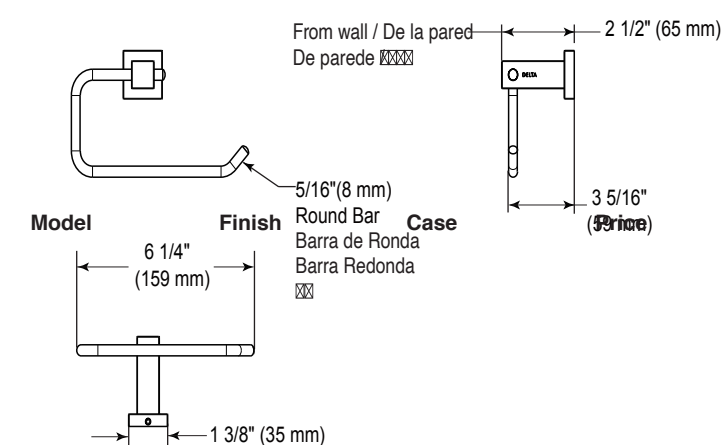

Model	Finish	Case	Price
IAO20851	Chrome	12	42.65

- Modern Series
- Copper base
- Mounting hardware included
- Hole size 3/16" (5mm)