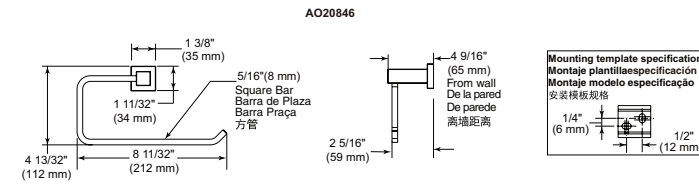

- Modern Series
- Towel Ring
- Extends 2.6" (66.040 mm) from wall
- 10.1 LBS/4.6 KG
- Mounting hardware included

ACCESSORIES - MODERN

Delta Square Tumbler

Model	Finish	Case	Price
IAOTB002	Chrome	6	29.15

- Delta Series
- Metal Base
- Mounting hardware included
- Hole size 1/4" (6 mm)
- Textured glass