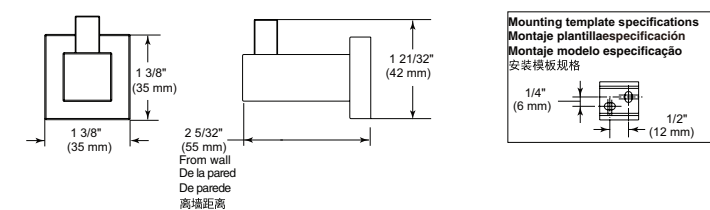

- Brass tub spout
- 7" (179mm) tub spout with pull-up diverter
- G 1/2-ISO228/1:2000 thread connection

Angular Robe Hook

Model	Finish	Case	Price
IAO20836	Chrome	12	23.35