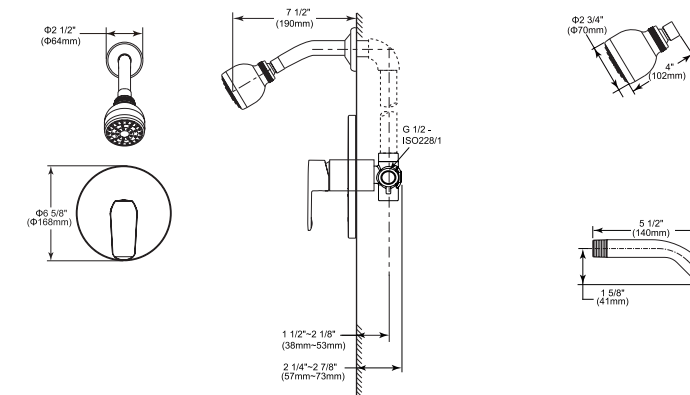

- In-wall shower installation
- Touch-Clean® single-setting Shower head
- Metal lever handle
- G 1/2" (12.7 mm) connection
- Handle adjusts temperature
- Hot/cold indicators
- Ceramic valve system
- 14.0 LBS/6.3 KG
- Shower arm included
- Full Body Spray

Single Setting Hand Shower

Model	Finish	Case	Price
S450-CH	Chrome	6	32.10