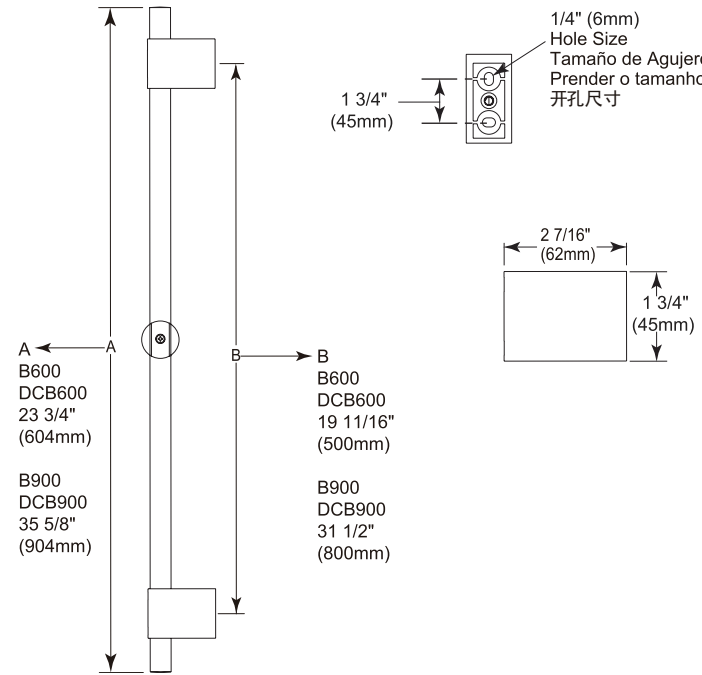

WALL BARS

Wall Bar 600

Model	Finish	Case	Price
B600	Chrome	6	58.10

- Brass wall bar
- Adjustable spray holder. Sliding region: 17 3/4" (450 mm)
- Mounting hardware included