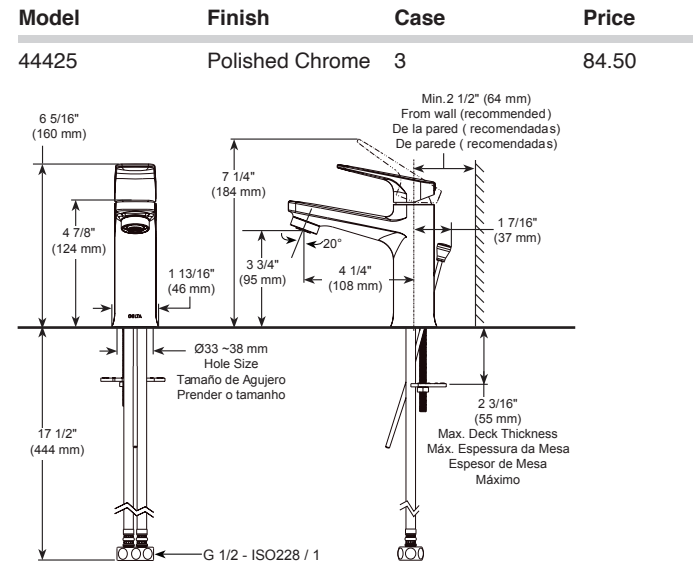

BATHROOM FAUCETS

- Modern contemporary design: defined by streamlined simplicity and soft rectangular look, the single handle lavatory faucet complements any style of bathroom
- Single handle faucet: ergonomically designed single handle lever offers smooth operation with effortless temperature and flow control
- Long-lasting leak-free performance: solid metal construction with premium ceramic cartridge ensure long-lasting leak-free performance
- Corrosion resistant finish will not fade or tarnish over a period
- High performance aerator for a soft and splash-free stream
- Easy to install: flexible pre-assembled hose with standard G1/2" connection and all mounting hardware come together in one convenient box

BATHROOM FAUCETS

Model	Finish	Case	Price
R85400-WL	Chrome	3	145.00

- Rough only, must order trim separately
- For use with single handle wall-mount bathroom faucets
- Brass body provides years of reliability behind the wall
- Maximum rough-in depth 2-3/4 in.
- Premium 35mm ceramic cartridge with diamond hard ceramic disc; tested over 500,000 cycles to ensure long-lasting leak-free use
- Leak Proof : 100% leak tested