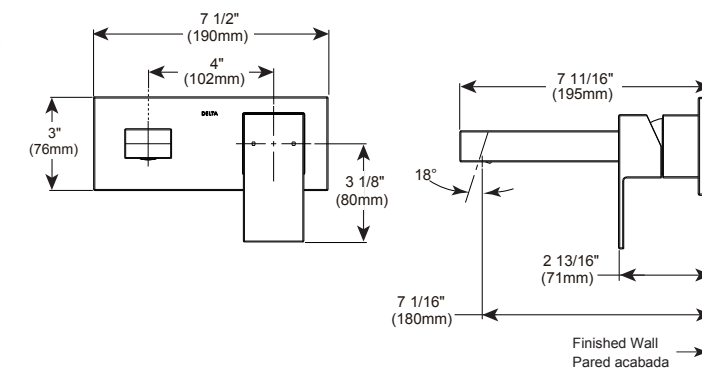

- 1-hole installation
- Rigid spout
- Cast brass body
- 35 mm ceramic cartridge
- Meets mechanical performance per ASME A112.18.1
- Faucet 100% leak tested
- Metal handle with hot/cold temperature indicator
- Stainless steel braided flexible supply hose with G1/2 - ISO228 / 1:2000 thread connection
- Dual-shank mounting system with two installation nuts included
- Faucet with $\pm 6^\circ$ rotation aerator
- 4.0 gpm @ 60 psi, 15.1 L/min @ 414 kPa

Model	Finish	Case	Price
T31340-WL	Chrome	3	124.00

- 1-hole installation
- Rigid spout
- Brass spout
- Metal escutcheon and handle
- Meets mechanical performance per ASME A112.18.1
- Faucet with $\pm 6^\circ$ rotation aerator
- Must order rough-in separately - R85400
- Faucet with $\pm 6^\circ$ rotation aerator
- 4.0 gpm @ 60 psi, 15.1 L/min @ 414 kPa

Model	Finish	Case	Price
34025-P	Chrome	3	306.55