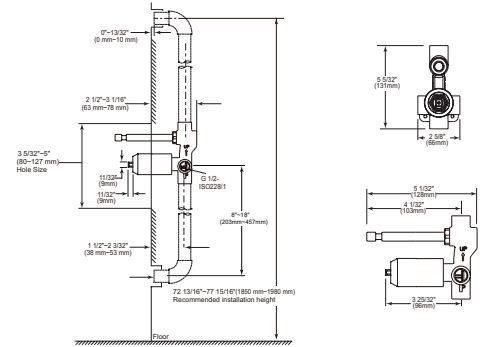

Rough-In with Push Button Diverter

Model	Finish	Case	Price
R85300	Chrome	3	116.70

- In-wall installation
- Brass body
- G 1/2" (12.7 mm) female thread
- 7.7 LBS/3.5 KG
- Ceramic cartridge