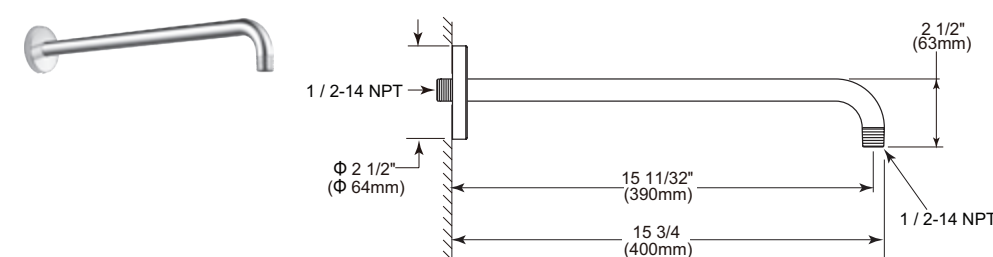

Shower Arm & Flange

Model	Finish	Case	Price
RP49139	Chrome	6	37.15

- On-wall faucet installation
- 16" (406.401 mm) long
- G 1/2" (12.7 mm) connection
- 1.0 LBS/0.45 KG