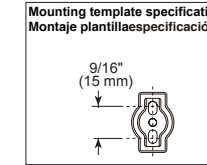

ACCESSORIES - MODERN

Curved Robe Hook

Model	Finish	Case	Price
IAO35036	Chrome	6	25.50

- Modern Series
- Robe Hook
- Zinc base
- Mounting hardware included
- Hole size 3/16" (5mm)

24" Curved Towel Bar