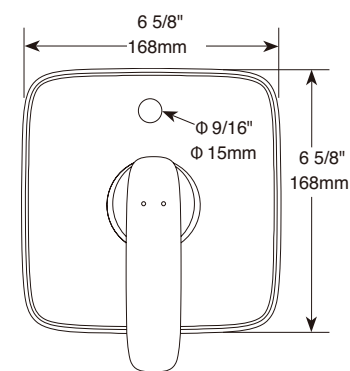

TUB/SHOWERS

Rough-In with Push Button Diverter

Model	Finish	Case	Price
R85300	Chrome	3	116.70

- In-wall installation
- Brass body
- G 1/2" (12.7 mm) female thread
- 7.7 LBS/3.5 KG
- Ceramic cartridge

TUB/SHOWERS

Tub Spout

Model	Finish	Case	Price
ITS61338	Chrome	6	90.05

- Brass tub spout
- 8 3/32" (205.582 mm)
- G 1/2" (12.7 mm) connection
- Full flow rate
- 2.4 LBS/1.1 KG

In-Wall Tub & Shower Trim for Push Button Diverter

Model	Finish	Case	Price
T853338	Chrome	6	123.00

- Easy slip-on installation design
- Metal lever handle
- Must order rough-in separately - R85300
- 4.3 LBS/1.9 KG
- Hot/cold indicator

Diverter Tub Spout

Model	Finish	Case	Price
ITS62338	Chrome	6	86.30

- Chrome plated
- Brass casting tub spout
- Tub spout with pull-up diverter
- G 1/2 - ISO228/1:2000 thread connection