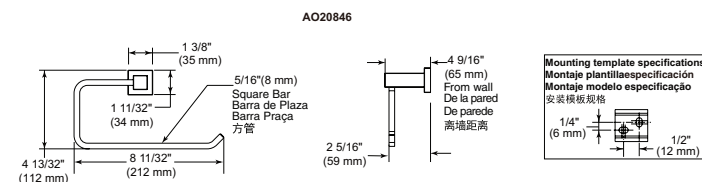

- Modern Series
- Towel Ring
- Extends 2.6" (66.040 mm) from wall
- 10.1 LBS/4.6 KG
- Mounting hardware included

ACCESSORIES - MODERN

Delta Square Tumbler

Model	Finish	Case	Price
IAOTB002	Chrome	6	29.15

- Delta Series
- Metal Base
- Mounting hardware included
- Hole size 1/4" (6 mm)
- Textured glass