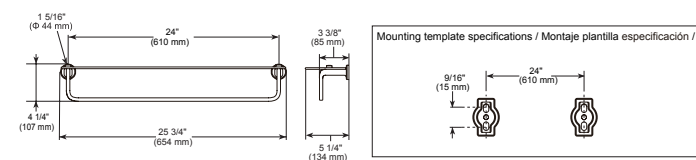

Model	Finish	Case	Price
IAO35032	Chrome	3	153.00

- Modern Series
- 24" (609.601 mm) Towel Bar with Glass Shelf
- Zinc base, glass panels
- Mounting hardware included
- Hole size 3/16" (5mm)

Curved Tissue Holder