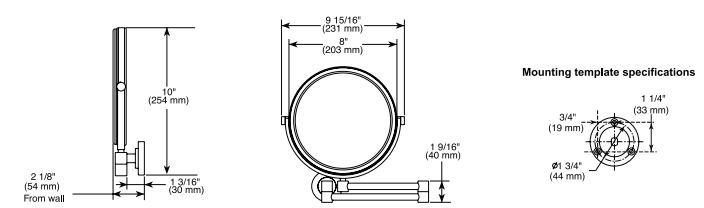

ACCESSORIES - MODERN

Ribbon 24" Towel Bar

Model	Finish	Case	Price
IAO20524	Chrome	12	50.00

- Modern Series
- 24" (609.601 mm) Towel Bar
- Extends 2.9" (73.660 mm) from wall
- 9.0 LBS/4.1 KG
- Mounting hardware included

Ribbon Robe Hook

Model	Finish	Case	Price
IAO20536	Chrome	12	18.40

- Modern Series
- Robe Hook
- Extends 2" (50.800 mm) from wall
- 3.7 LBS/1.7 KG
- Mounting hardware included

Ribbon Towel Ring

Model	Finish	Case	Price
IAO20546	Chrome	12	30.60

- Modern Series
- Towel Ring
- Extends 2.5" (63.500 mm) from wall
- 5.6 LBS/2.5 KG
- Mounting hardware included

ACCESSORIES - MODERN

Model	Finish	Case	Price
IAO20551	Chrome	12	30.60

- Modern Series
- Copper base
- Mounting hardware included
- Hole size 3/16" (5mm)

Delta Corner Caddy

Model	Finish	Case	Price
IAO20170	Chrome	12	36.40

- Modern Series
- Corner Caddy
- Overall size 2 1/2" x 2 1/2" x 9 3/4" (63.0 mm x 63.0 mm x 247.0 mm)
- Height 2.36" (59.944 mm)
- 9.8 LBS/4.4 KG
- Mounting hardware included

Delta Double Face Mirror

Model	Finish	Case	Price
IAO20175	Chrome	6	118.35

- Modern Series
- Double Face Mirror
- Extends 2 1/8" (54 mm) from wall
- 12.3 LBS/5.6 KG
- Mounting hardware included