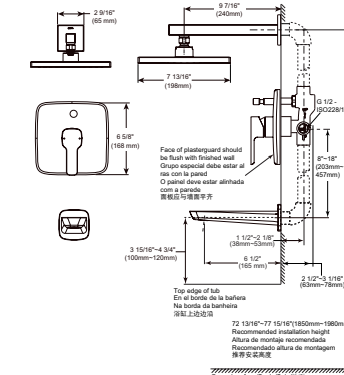

- Brass body
- Single setting Touch-Clean® quadrate rainfall shower head
- 35 mm ceramic cartridge
- Meets mechanical performance per ASME A112.18.1
- Valve assembly 100% leak tested
- Metal handle with hot/cold temperature indicator
- G 1/2 - ISO228/1:2000 thread connection
- Includes tub spout, shower head, and shower arm
- Full Body Spray

In-Wall Shower Only

Model	Finish	Case	Price
33976	Chrome	3	233.70