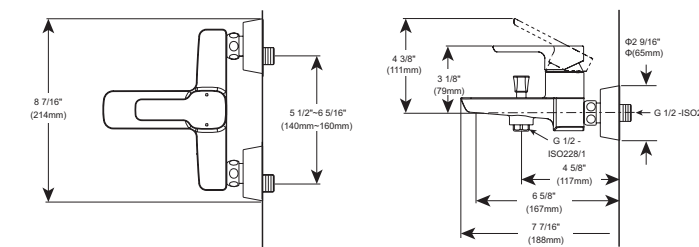

- Cast brass body
- 35 mm ceramic cartridge
- Faucet 100% leak tested
- Metal handle with hot/cold temperature indicator
- Meets mechanical performance per ASME A112.18.1

Two Handle Widespread
Lavatory Faucet

Model	Finish	Case	Price
33940	Chrome	3	261.45