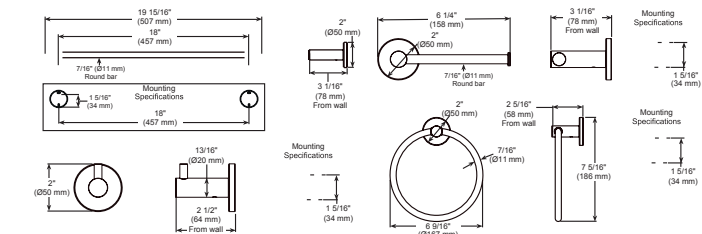

Model	Finish	Case	Price
IAOCB002	Polished Chrome	6	74.50

- Modern contemporary design: defined by streamlined simplicity and rectangular look, modern square accessories complement any style of bathroom
- Long-lasting: solid metal construction for durability and reliability
- Corrosion resistant finish will not fade or tarnish over a period
- Easy to install: required a hole size of 1/4" (6mm). All the mounting hardware included with the product
- Comes in a combo set of 4 accessories

Angular Tissue Holder