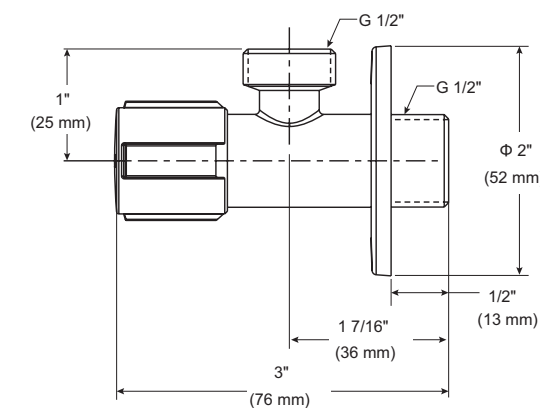

Model	Finish	Case	Price
IAO36004	Chrome	30	11.20

- Quarter Turn (1/4) Angle Stop Valve with Flange
- Forged Brass Body
- Ceramic Disc valve with 10,000 life cycles
- 100% Tested for Leakage
- G1/2" - ISO228/1:2000 male thread connection

Delta Angle Valve 3/8"