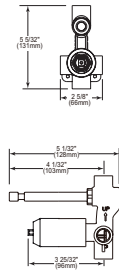

TUB & SHOWER

Rough-In with Push Button Diverter

Model	Finish	Case	Price
R85300	Chrome	3	116.70

- In-wall installation
- Brass body
- G 1/2" (12.7 mm) female thread
- 7.7 LBS/3.5 KG
- Ceramic cartridge