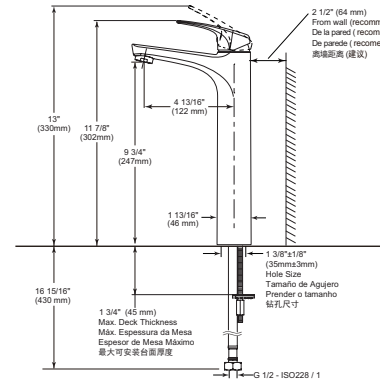

BATHROOM FAUCETS

Single Handle
Highrise Lavatory Faucet

Model	Finish	Case	Price
44025-SQ-P	Chrome	3	172.55

- One-piece brass casted body
- 35 mm ceramic cartridge
- Faucet 100% leak tested
- Metal handle with hot/cold temperature indicator
- Stainless steel braided flexible supply hose with G 1/2 - ISO228 / 1:2000 thread connection
- Double-shank mounting system with two installation nuts included
- Faucet includes water flow restricted aerator
- Less pop-up