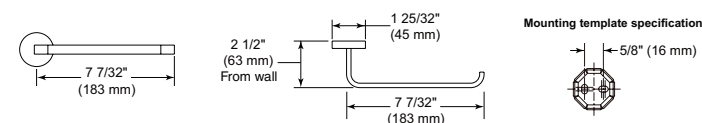

Model	Finish	Case	Price
IAO20546	Chrome	12	30.60

- Modern Series
- Towel Ring
- Extends 2.5" (63.500 mm) from wall
- 5.6 LBS/2.5 KG
- Mounting hardware included