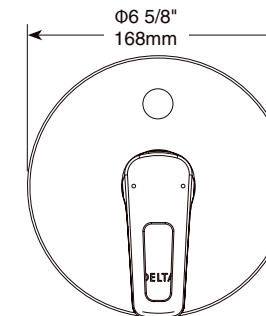

Model	Finish	Case	Price
T853440-LP	Chrome	6	46.70

- Polished chrome escutcheon
- Easy slip-on installation design
- Metal handle with hot/cold temperature indicator
- Must order rough-in separately - R85300