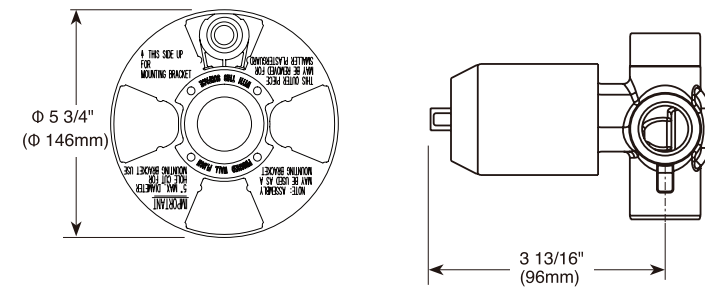

TUB & SHOWER

Rough-In

Model	Finish	Case	Price
R85200	Chrome	3	87.15

- In-wall installation
- Brass body
- 35 mm ceramic cartridge with 500,000 life cycles per standard ASME A112.18.1
- G 1/2-ISO228/1:2000 thread connection