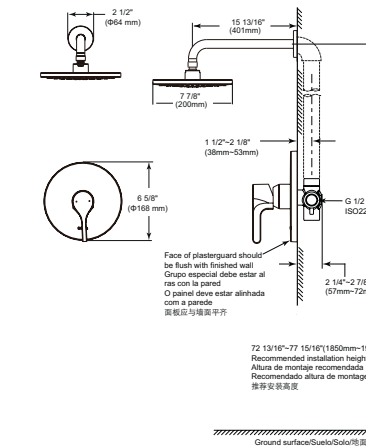

TUB & SHOWER

In-Wall Tub & Shower

Model	Finish	Case	Price
35585	Chrome	3	346.80

- In-wall shower installation
- 35mm ceramic cartridge
- Meets mechanical performances per ASME A112.18.1
- Valve assembly 100% leak tested
- G 1/2 - ISO228/1:2000 thread connection
- Metal handle with hot/cold temperature indicator
- Tub shower model includes tub spout, shower head, shower arm and trim:
  - 1 Setting Touch-Clean® quadrate rainfall shower head
  - Full Body Spray

TUB & SHOWER

Rough-In

Model	Finish	Case	Price
R85200	Chrome	3	87.15

- In-wall installation
- Brass body
- 35 mm ceramic cartridge with 500,000 life cycles per standard ASME A112.18.1
- G 1/2-ISO228/1:2000 thread connection

In-Wall Shower Only

Model	Finish	Case	Price
35576	Chrome	3	242.25

- In-wall shower installation
- 35mm ceramic cartridge
- Meets mechanical performances per ASME A112.18.1
- Valve assembly 100% leak tested
- G 1/2 - ISO228/1:2000 thread connection
- Metal handle with hot/cold temperature indicator
- Shower only model includes shower head, shower arm and trim:
  - 1 Setting Touch-Clean® quadrate rainfall shower head
  - Full Body Spray

In-Wall Shower Only Trim

Model	Finish	Case	Price
T852355	Chrome	6	63.25

- Easy slip-on installation design
- Metal handle with hot/cold temperature indicator
- Must order rough-in separately - R85200

MultiChoice® Universal Tub/Shower Rough - Universal Inlets/Outlets

Model	Finish	Case	Price
R10000-UNBX	NA	3	67.10