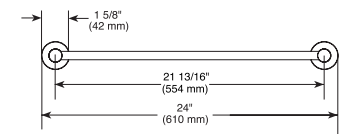

Model	Finish	Case	Price
IAO20128	Chrome	12	58.80

- Modern Series
- 24" (609.601 mm) Double Towel Bar
- Extends 4 7/8" (124.0 mm) from wall
- 12.3 LBS/5.6 KG
- Mounting hardware included

Cylindrical Towel Ring