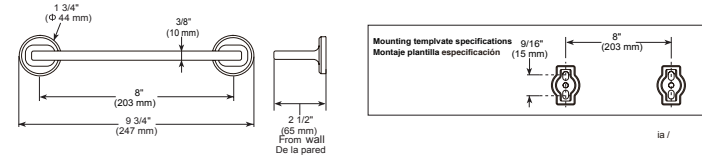

- Modern Series
- 8" (457.201 mm) Towel Bar
- Zinc base
- Mounting hardware included
- Hole size 3/16" (5mm)

Curved Robe Hook

Model	Finish	Case	Price
IAO35036	Chrome	6	25.50