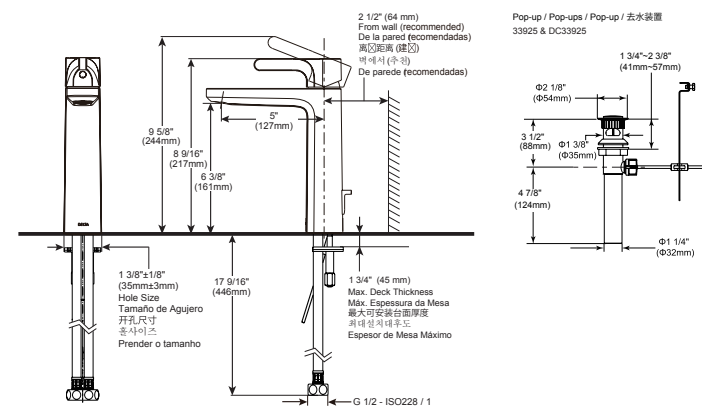

BATHROOM FAUCETS

Single Handle Wall Mount Rough

Model	Finish	Case	Price
R85400-WL	Chrome	3	145.00

- Rough only, must order trim separately
- For use with single handle wall-mount bathroom faucets
- Brass body provides years of reliability behind the wall
- Maximum rough-in depth 2-3/4 in.
- Premium 35mm ceramic cartridge with diamond hard ceramic disc; tested over 500,000 cycles to ensure long-lasting leak-free use
- Leak Proof : 100% leak tested

Single Handle Mid Height Lavatory Faucet

Model	Finish	Case	Price
35525-M	Chrome	3	189.85

- 1-hole installation
- Casting no lead brass body
- 35 mm ceramic cartridge
- Meets mechanical performances per ASME A112.18.1
- Faucet 100% leak tested
- Metal handle with hot/cold temperature indicator
- Stainless steel braided flexible supply hose with G 1/2 - ISO 0228 / 1:2000 thread connection
- Dual shank installation
- Faucet includes pop-up drain and metal lift rod