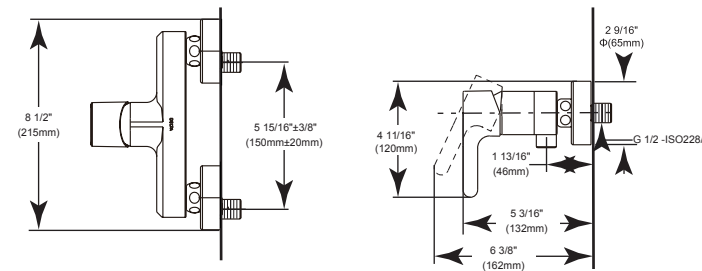

On-Wall Shower Only - Valve Only

Model	Finish	Case	Price
35551-VO	Chrome	3	168.30

- On-wall shower installation
- 35mm ceramic cartridge
- Meets mechanical performances per ASME A112.18.1
- Faucet 100% leak tested
- Metal handle with hot/cold temperature indicator