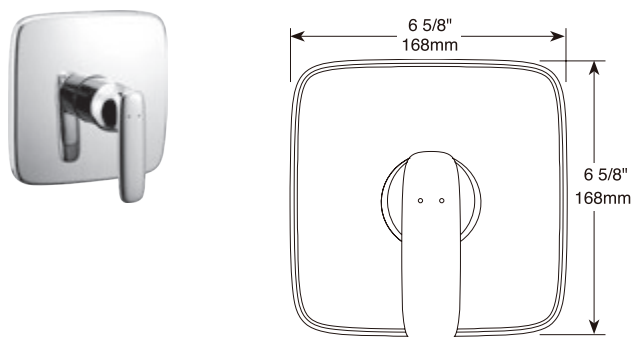

ELEMETRO™
In-Wall Shower - Valve
Only

ANDIAN™
In-Wall Shower Only Trim

Model	Finish	Case	Price
T852338	Chrome	6	114.70

- Easy slip-on installation design
- Metal lever handle
- Must order rough-in separately - R85200
- 4.3 LBS/1.9 KG
- Hot/cold indicator