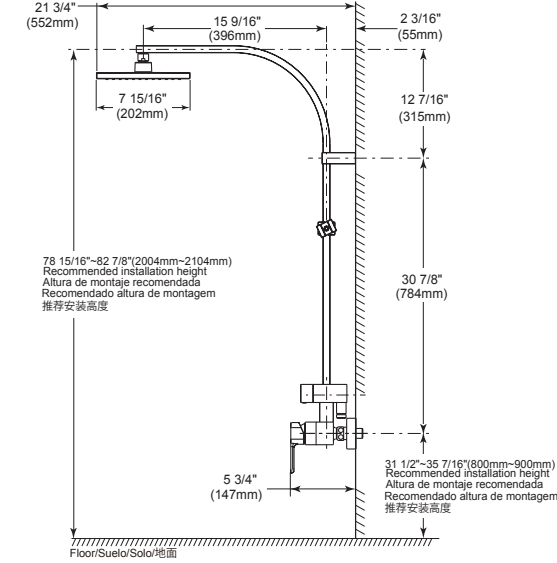

HARD CONNECTION

Model	Finish	Case	Price
ISP00011	Chrome	3	289.70

- Casted brass body
- 35 mm ceramic cartridge with 500,000 life cycles per standard ASME A112.18.1
- Metal handle with hot/cold temperature indicator
- 100% leak tested
- Integrated diverter switches water between Shower head and Hand shower
- Integrated connection between Shower pipe and faucet
- Single function Touch-Clean® Hand shower Set
- 7 15/16" (202 mm) X 7 15/16" (202 mm) 1 function touch-clean Shower Head
- Adjustable Hand shower holder
- 59" (1500 mm) long metal double-interlock anti-wrist shower hose, G 1/2 - ISO228/1:2000 thread connection
- Must use ISP00011 and ISP00011-V together