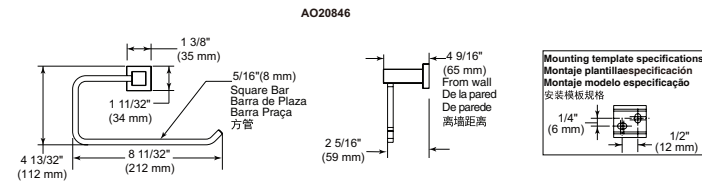

- Modern Series
- Towel Ring
- Extends 2.6" (66.040 mm) from wall
- 10.1 LBS/4.6 KG
- Mounting hardware included

ACCESSORIES - MODERN

Delta Square Tumbler

Model	Finish	Case	Price
IAOTB002	Chrome	6	29.15

- Delta Series
- Metal Base
- Mounting hardware included
- Hole size 1/4" (6 mm)
- Textured glass