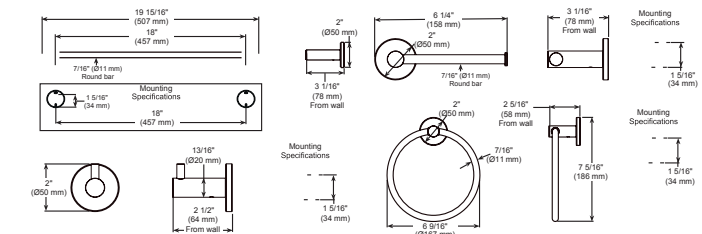

Model	Finish	Case	Price
IAOCB002	Polished Chrome	6	74.50

- Modern contemporary design: defined by streamlined simplicity and rectangular look, modern square accessories complement any style of bathroom
- Long-lasting: solid metal construction for durability and reliability
- Corrosion resistant finish will not fade or tarnish over a period
- Easy to install: required a hole size of 1/4" (6mm). All the mounting hardware included with the product
- Comes in a combo set of 4 accessories

Angular Tissue Holder