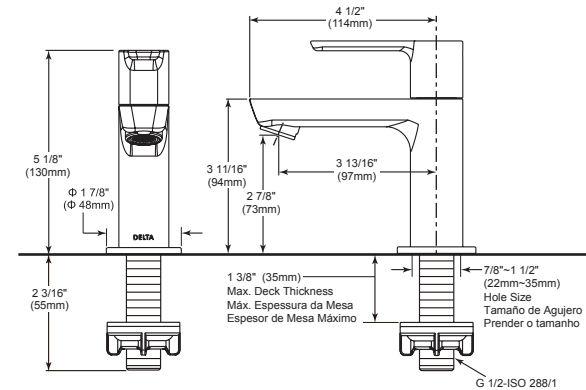

BATHROOM FAUCETS

Model	Finish	Case	Price
33920	Chrome	6	90.70

- Cast brass body
- Ceramic valve with 90° (1/4 turn) stop
- Ceramic valve with 500,000 life cycles per standard ASME A112.18.1
- Faucet 100% leak tested
- G 1/2 - ISO228/1:2000 male thread connection
- Aerator included in faucet
- Faucet with ±6° rotation aerator