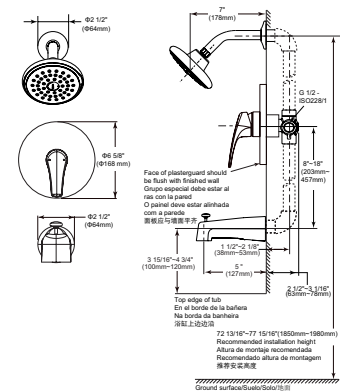

TUB & SHOWER

In-Wall Tub & Shower

Model	Finish	Case	Price
44075-SQ	Chrome	3	150.25

- Brass body
- 35 mm ceramic cartridge
- Valve assembly 100% leak tested
- G 1/2 - ISO228/1:2000 thread connection
- Metal handle with hot/cold temperature indicator
- Single setting Touch-Clean® quadrate rainfall Shower head and metal tub spout
- Full Body Spray