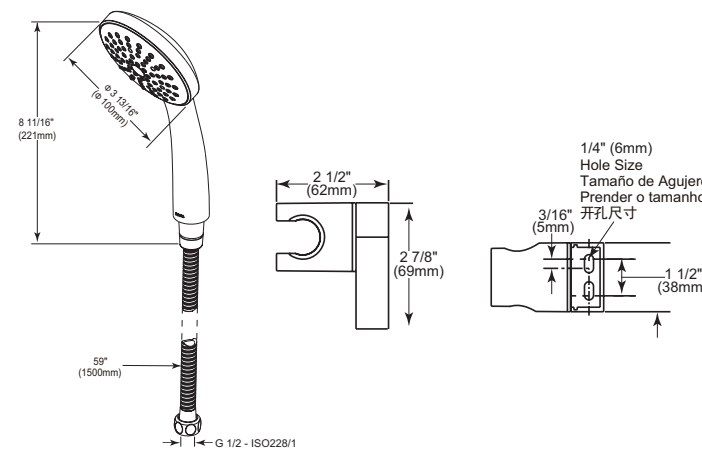

Single Setting Hand Shower

Model	Finish	Case	Price
S664	Chrome	6	42.85

- Single function Touch-Clean® Hand shower
- 59" (1500 mm) long metal double-interlock tensile shower hose and mounting bracket included
- G 1/2 - ISO228/1:2000 thread connection
- Flow restrictor included in Hand shower
- 2.5 gpm @ 25 psi with restrictor
- Full body spray