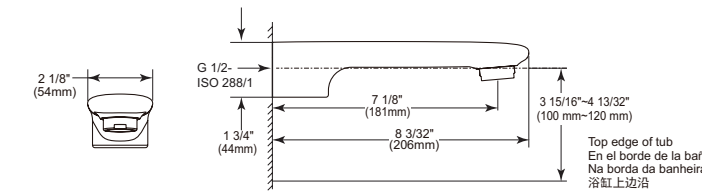

Tub Spout

Model	Finish	Case	Price
ITS61338	Chrome	6	90.05

- Brass tub spout
- 8 3/32" (205.582 mm)
- G 1/2" (12.7 mm) connection
- Full flow rate
- 2.4 LBS/1.1 KG

In-Wall Tub & Shower Trim for Push Button Diverter