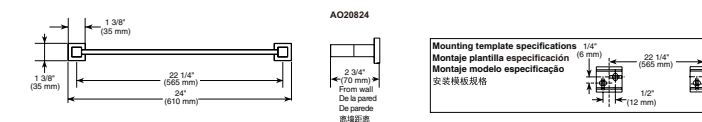

24" Angular Towel Bar

Model	Finish	Case	Price
IAO20824	Chrome	12	82.25

- Modern Series
- 24" (609.601 mm) Towel Bar
- Extends 2 3/4" (70.0 mm) from wall
- 12.7 LBS/5.8 KG
- Mounting hardware included

Angular Robe Hook