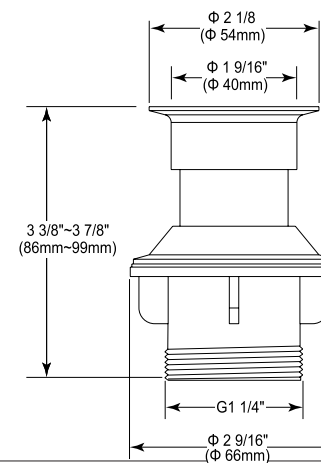

GRID DRAINS

Grid Rain with Overflow

Model	Finish	Case	Price
IAOGD001	NA	12	10.70

- Brass grid strainer
- With overflow design

Grid Drain without Overflow

Model	Finish	Case	Price
IAOGD002	NA	12	11.15

- Brass grid strainer
- Without overflow design

BOTTLE TRAPS

Bottle Trap 200 mm

Model	Finish	Case	Price
IAOBT200	Chrome	6	50.35

- Brass bottle body
- Adjustable drain pipe height
- 227 mm from wall

Bottle Trap 300 mm

Model	Finish	Case	Price
IAOBT300	Chrome	6	58.40

- Brass bottle body
- Adjustable drain pipe height
- 327 mm from wall

Adapter

Model	Finish	Case	Price
RP63265	NA	1	42.95

- Use with DST faucets
- Converts 10 3/8" compression to 1/2" slip joint adapters and gaskets