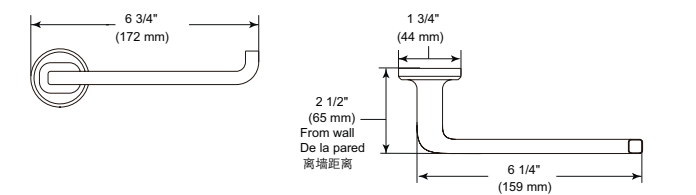

Model	Finish	Case	Price
IAO35051	Chrome	3	40.80

- Modern Series
- Tissue Holder
- Zinc base
- Mounting hardware included
- Hole size 3/16" (5mm)