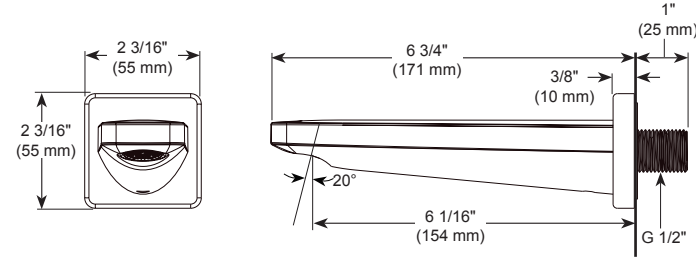

Model	Finish	Case	Price
ITS61444	Polished Chrome	9	54.50

- Modern contemporary design: defined by streamlined simplicity and soft rectangular look, the single handle wall mount lavatory faucet complements any style of bathroom
- Long-lasting leak-free performance: solid metal construction ensure long-lasting leak-free performance
- Corrosion resistant finish will not fade or tarnish over a period
- High performance aerator for a soft and splash-free stream
- Easy to install: comes with standard G1/2" connection for easy installation

Diverter Tub Spout

Model	Finish	Case	Price
ITS62265	Chrome	6	99.40