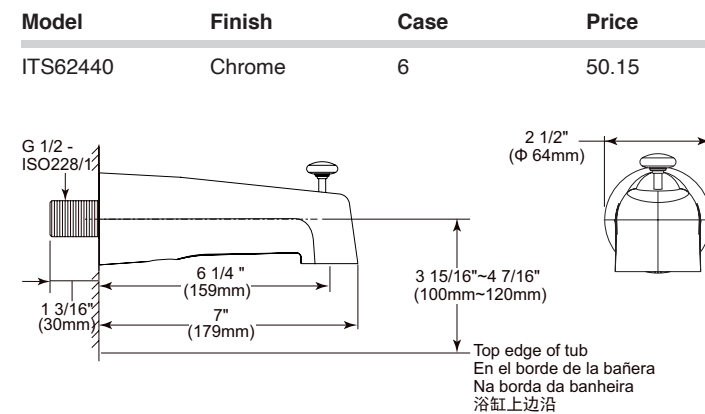

Diverter Tub Spout

- Chrome plated metal tub spout with pull-up diverter
- 7" (179 mm) diverter tub spout
- G 1/2-ISO2281/1:2000 thread connection
- Coordinates with Celeste™, Grail®, Ixa Flex, Ixa Jive and Ixa Soft