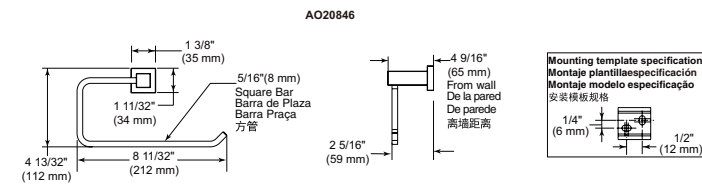

- Modern Series
- Robe Hook
- Extends 2.2" (55.880 mm) from wall
- 4.6 LBS/2.1 KG
- Mounting hardware included

ACCESSORIES - MODERN

Angular Towel Holder

Model	Finish	Case	Price
IAO20846	Chrome	12	44.70

- Modern Series
- Towel Ring
- Extends 2.6" (66.040 mm) from wall
- 10.1 LBS/4.6 KG
- Mounting hardware included