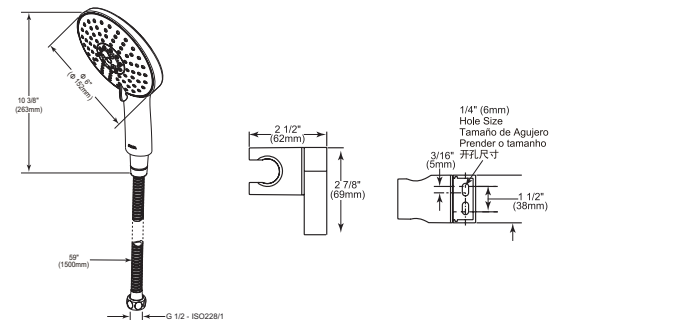

7 Setting
Hand Shower

Model	Finish	Case	Price
S661	Chrome	3	82.50

- Seven-setting rainfall Touch-Clean® Hand shower
- 59" (1500 mm) long metal double-interlock tensile shower hose and mounting bracket included
- G 1/2 - ISO228/1:2000 thread connection
- Flow restrictor included in Hand shower
- 2.5 gpm @ 25 psi with restrictor
- Full Body Spray, Full Spray with Massage, Massage Spray, Soft Drench Spray, Soft Drench with Full Spray, Adjustable Full Spray, Aerated Spray