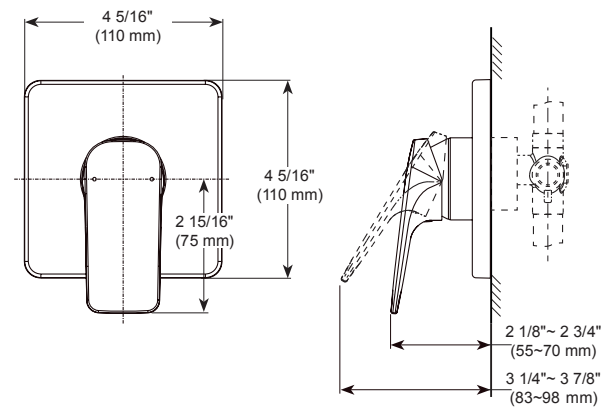

Model	Finish	Case	Price
T852444	Polished Chrome	12	30.50

- Modern contemporary design: defined by streamlined simplicity and soft rectangular look, the single handle wall mount lavatory faucet complements any style of bathroom
- Corrosion resistant finish will not fade or tarnish over a period
- Easy to instal: easy slip-on installation design
- Must order rough separately: R85200