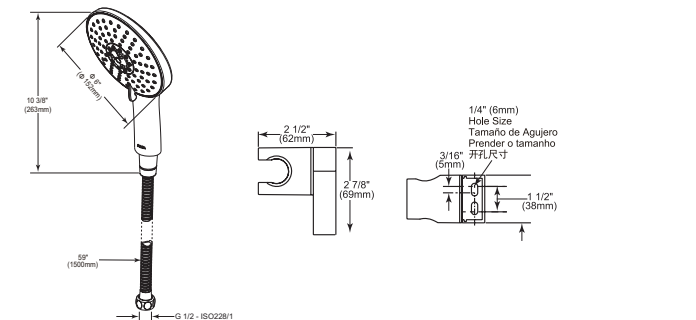

7 Setting
Hand Shower

Model	Finish	Case	Price
S661	Chrome	3	82.50

- Seven-setting rainfall Touch-Clean® Hand shower
- 59" (1500 mm) long metal double-interlock tensile shower hose and mounting bracket included
- G 1/2 - ISO228/1:2000 thread connection
- Flow restrictor included in Hand shower
- 2.5 gpm @ 25 psi with restrictor
- Full Body Spray, Full Spray with Massage, Massage Spray, Soft Drench Spray, Soft Drench with Full Spray, Adjustable Full Spray, Aerated Spray