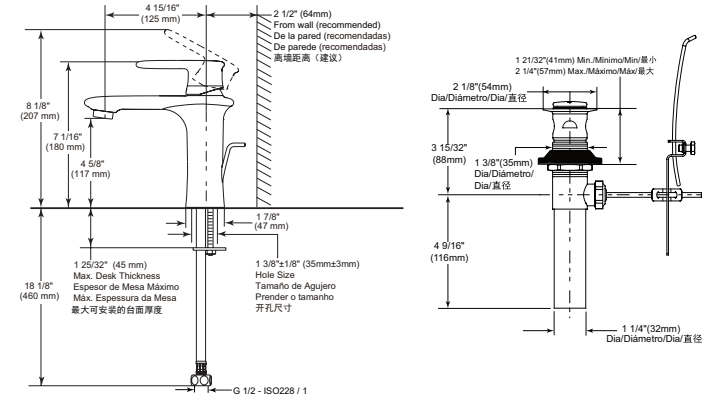

BATHROOM FAUCETS

Model	Finish	Case	Price
33825-DV	Chrome	3	219.25

- 1-hole installation
- Rigid spout
- 4 15/16" (125.413 mm) long, 7 1/16" (179.388 mm) high
- 4 5/8" (117.475 mm) from deck to aerator
- Metal lever handle
- Metal pop-up
- G 1/2" (12.7 mm) connection
- 1 23/32" (43.656 mm) max. deck thickness
- Hot/cold indicators
- DIAMOND™ Valve
- 12.6 LBS/5.7 KG
- 1.7 gpm @ 60 psi, 6.4 L/min @ 414 kPa

BATHROOM FAUCETS

Model	Finish	Case	Price
R85400-WL	Chrome	3	145.00

- Rough only, must order trim separately
- For use with single handle wall-mount bathroom faucets
- Brass body provides years of reliability behind the wall
- Maximum rough-in depth 2-3/4 in.
- Premium 35mm ceramic cartridge with diamond hard ceramic disc; tested over 500,000 cycles to ensure long-lasting leak-free use
- Leak Proof : 100% leak tested

Model	Finish	Case	Price
33825-PDV	Chrome	3	282.20