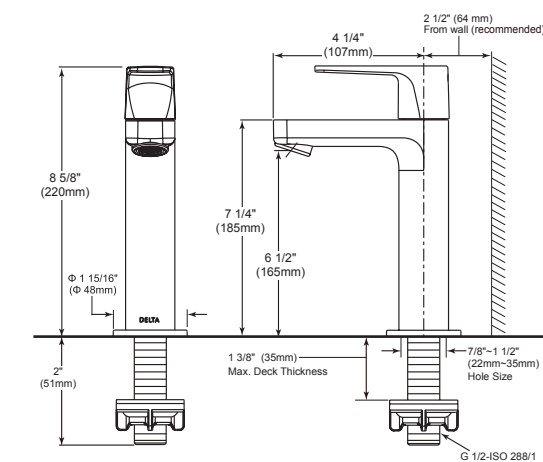

- Casted brass body
- 35 mm ceramic cartridge
- Faucet 100% leak tested
- Metal handle with hot/cold temperature indicator
- Stainless steel braided flexible supply hose with G 1/2 - ISO228 / 1:2000 thread connection
- Double-shank mounting system with two installation nuts included
- Faucet includes water flow restricted aerator
- Pop-up drain sold separately

Single Handle
Lavatory Faucet
Tall (Cold Water Only)

Model	Finish	Case	Price
44020-SQ-P	Chrome	3	88.35