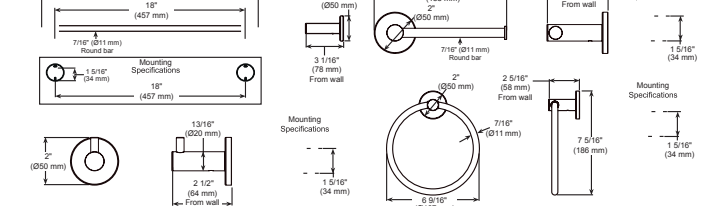

Model	Finish	Case	Price
IAOCB002	Polished Chrome	6	74.50

- Modern contemporary design: defined by streamlined simplicity and rectangular look, modern square accessories complement any style of bathroom
- Long-lasting: solid metal construction for durability and reliability
- Corrosion resistant finish will not fade or tarnish over a period
- Easy to install: required a hole size of 1/4" (6mm). All the mounting hardware included with the product
- Comes in a combo set of 4 accessories