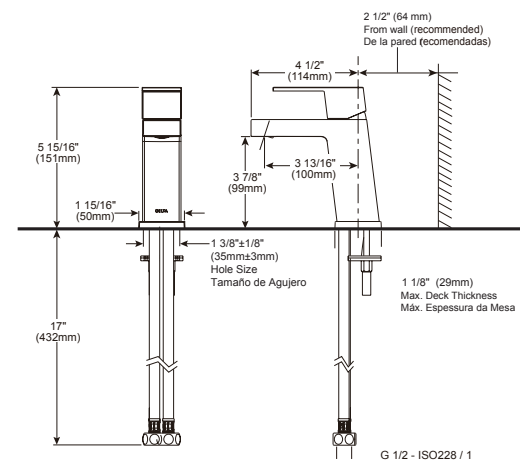

BATHROOM FAUCETS

Model	Finish	Case	Price
R85400-WL	Chrome	3	145.00

- Rough only, must order trim separately
- For use with single handle wall-mount bathroom faucets
- Brass body provides years of reliability behind the wall
- Maximum rough-in depth 2-3/4 in.
- Premium 35mm ceramic cartridge with diamond hard ceramic disc; tested over 500,000 cycles to ensure long-lasting leak-free use
- Leak Proof : 100% leak tested

Model	Finish	Case	Price
34025-LPU	Chrome	3	138.05