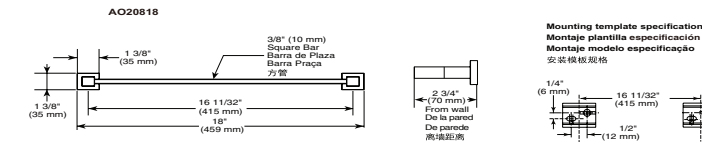

ACCESSORIES - MODERN

18" Angular Towel Bar

Model	Finish	Case	Price
IAO20818	Chrome	12	56.85

- Modern Series
- 18" (457.201 mm) Towel Bar
- Extends 2 3/4" (70.0 mm) from wall
- 16.6 LBS/7.5 KG
- Mounting hardware included