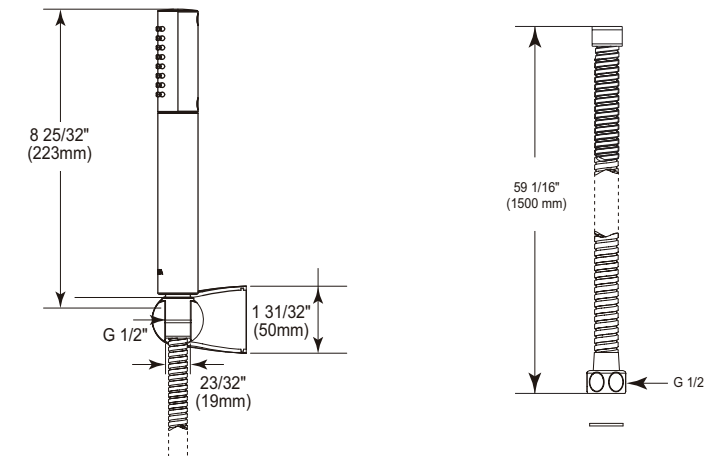

- Touch-Clean® single-setting Hand shower
- 59" (1500 mm) long metal hose
- G 1/2" (12.7 mm) connection
- 18.2 LBS/8.3 KG
- 2.5 gpm @ 80 psi, 9.5 L/min @ 550 kPa
- Full body spray

Model	Finish	Case	Price
S664	Chrome	6	42.85