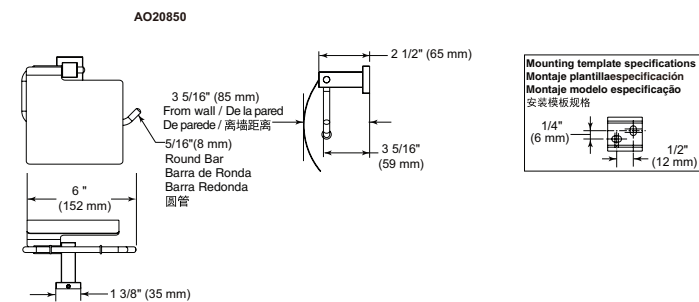

Model	Finish	Case	Price
IAO20850	Chrome	12	54.85

- Modern Series
- Tissue Holder with Cover
- Extends 3 5/16" (85.0 mm) from wall
- 10.2 LBS/4.6 KG
- Mounting hardware included