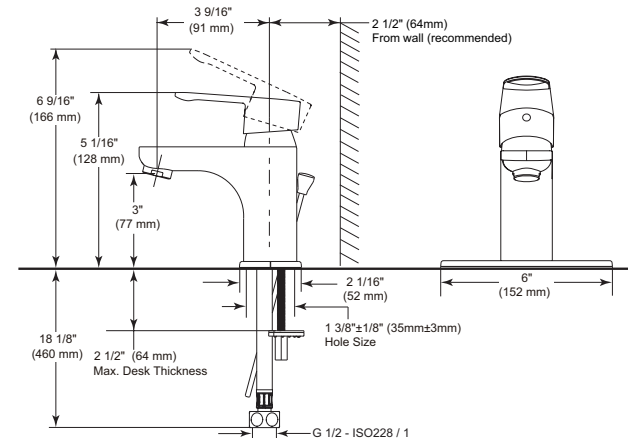

- 1-hole installation
- Rigid spout
- 4 7/8" (123.825 mm) long, 11 15/16" (303.213 mm) high
- Metal lever handle
- Pop-up drain not included - order separately
- G 1/2" (12.7 mm) female thread
- 9 3/4" (248.0 mm) from deck to aerator
- 2 1/2" (63.500 mm) max. deck thickness
- Hot/cold indicators
- Ceramic valve system
- 2.0 gpm @ 60 psi, 7.6 L/min @ 414 kPa

Model	Finish	Case	Price
23025-LPU	Chrome	3	94.40

- 1-hole installation
- Rigid spout
- 3 9/16" (90.488 mm) long, 5 1/16" (128.0 mm) high
- Metal lever handle
- LPU = Less pop-up
- G 1/2" (12.7 mm) connection
- 3" (76.200 mm) from deck to spout
- 2 1/2" (64.0 mm) max. deck thickness
- Hot/cold indicators
- Ceramic valve system
- 12.4 LBS/5.6 KG
- 2.0 gpm @ 60 psi, 7.6 L/min @ 414 kPa

Model	Finish	Case	Price
23040	Chrome	3	214.50