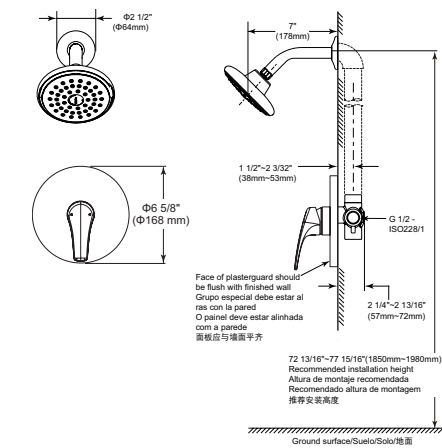

- In-wall installation
- Brass body
- 35 mm ceramic cartridge with 500,000 life cycles per standard ASME A112.18.1
- G 1/2-ISO228/1:2000 thread connection

In-Wall Shower Only

Model	Finish	Case	Price
44076-SQ	Chrome	3	139.10