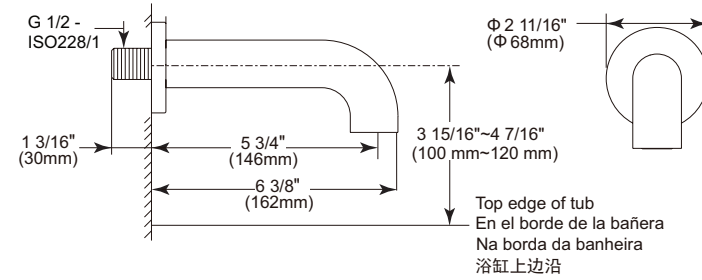

Tub Spout

Model	Finish	Case	Price
ITS6159	Chrome	6	42.35

- Brass tub spout
- G 1/2-ISO228/1 :2000 thread connection
- 5.6 LBS/2.54 KG

Tub Spout