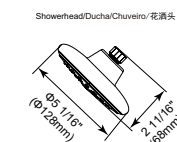

- Brass body
- 35 mm ceramic cartridge
- Valve assembly 100% leak tested
- G 1/2 - ISO228/1:2000 thread connection
- Metal handle with hot/cold temperature indicator
- Single setting Touch-Clean® quadrate rainfall Shower head and shower arm
- Full Body Spray

In-Wall Shower Only Trim

Model	Finish	Case	Price
T852440-SQ	Chrome	6	35.55