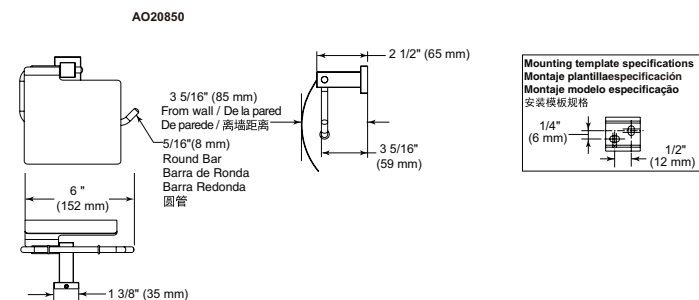

Model	Finish	Case	Price
IAO20850	Chrome	12	54.85

- Modern Series
- Tissue Holder with Cover
- Extends 3 5/16" (85.0 mm) from wall
- 10.2 LBS/4.6 KG
- Mounting hardware included