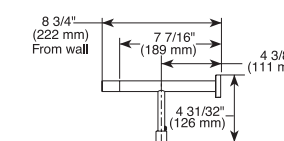

ACCESSORIES - MODERN

24" Cylindrical Towel Shelf with Bar

Model	Finish	Case	Price
IAO20130	Chrome	6	113.25

- Modern Series
- 24" (609.601 mm) Double Towel Shelf
- Extends 8 3/4" (222.0 mm) from wall
- 12.4 LBS/5.6 KG
- Mounting hardware included