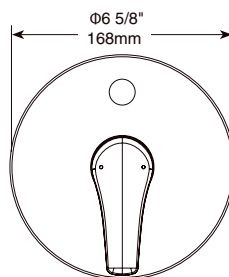

Model	Finish	Case	Price
T853440	Chrome	6	40.60

- Polished chrome escutcheon
- Easy slip-on installation design
- Metal handle with hot/cold temperature indicator
- Must order rough-in separately - R85300