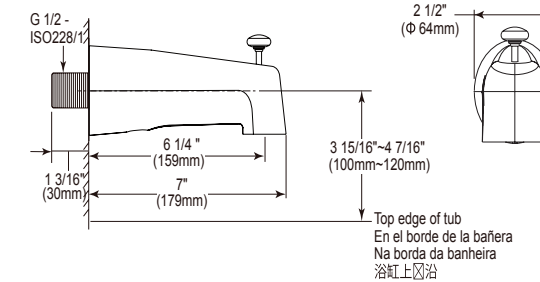

Diverter Tub Spout

Model	Finish	Case	Price
ITS62440	Chrome	6	50.15

- Brass tub spout
- 7" (179mm) tub spout with pull-up diverter
- G 1/2-ISO228/1:2000 thread connection

In-Wall Tub & Shower

Model	Finish	Case	Price
44075-LP	Chrome	3	156.35