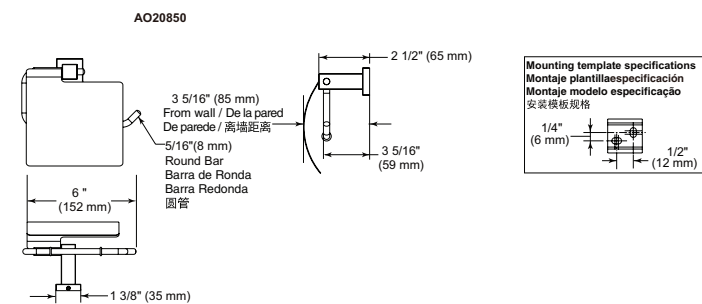

Model	Finish	Case	Price
IAO20850	Chrome	12	54.85

- Modern Series
- Tissue Holder with Cover
- Extends 3 5/16" (85.0 mm) from wall
- 10.2 LBS/4.6 KG
- Mounting hardware included