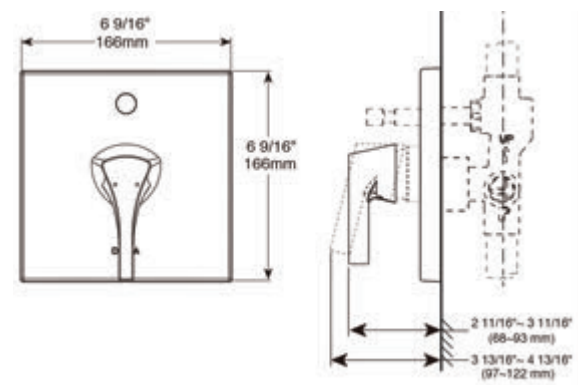

ZURA®
In-Wall Tub & Shower Trim
for Push Button Diverter

Model	Finish	Case	Price
T85374	Chrome	6	158.70

- Easy slip-on installation design
- Metal handle with hot/cold temperature indicator
- Must order rough-in separately - R85300