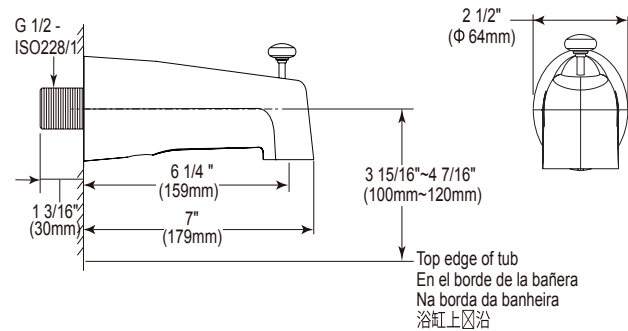

TUB & SHOWER

Rough-In
with Push Button Diverter

Model	Finish	Case	Price
R85300	Chrome	3	116.70

- In-wall installation
- Brass body
- G 1/2" (12.7 mm) female thread
- 7.7 LBS/3.5 KG
- Ceramic cartridge

ACCESSORIES - MODERN

Angular 18" Towel Bar

Model	Finish	Case	Price
IAO20818	Chrome	12	56.85

- Modern Series
- 18" (457.201 mm) Towel Bar
- Extends 2 3/4" (70.0 mm) from wall
- 16.6 LBS/7.5 KG
- Mounting hardware included

In-Wall Tub & Shower Trim
for Push Button Diverter

Model	Finish	Case	Price
T853440-SQ	Chrome	6	43.65

- Polished chrome escutcheon
- Easy slip-on installation design
- Metal handle with hot/cold temperature indicator
- Must order rough-in separately - R85300

24" Angular Towel Bar

Model	Finish	Case	Price
IAO20824	Chrome	12	82.25

- Modern Series
- 24" (609.601 mm) Towel Bar
- Extends 2 3/4" (70.0 mm) from wall
- 12.7 LBS/5.8 KG
- Mounting hardware included

Diverter Tub Spout

Model	Finish	Case	Price
ITS62440	Chrome	6	50.15

- Brass tub spout
- 7" (179mm) tub spout with pull-up diverter
- G 1/2-ISO228/1:2000 thread connection

Angular Robe Hook

Model	Finish	Case	Price
IAO20836	Chrome	12	23.35

- Modern Series
- Robe Hook
- Extends 2.2" (55.880 mm) from wall
- 4.6 LBS/2.1 KG
- Mounting hardware included