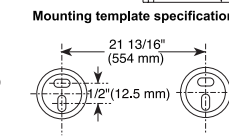

ACCESSORIES - MODERN

24" Cylindrical Towel Shelf with Bar

Model	Finish	Case	Price
IAO20130	Chrome	6	113.25

- Modern Series
- 24" (609.601 mm) Double Towel Shelf
- Extends 8 3/4" (222.0 mm) from wall
- 12.4 LBS/5.6 KG
- Mounting hardware included