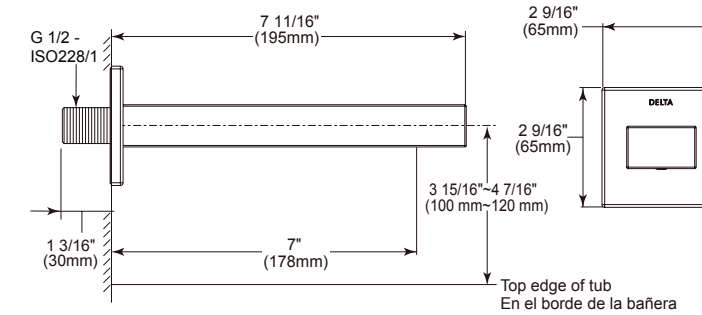

Model	Finish	Case	Price
ITS61340	Chrome	6	71.05

- Brass tub spout
- G 1/2" (12.7 mm) connection
- Full Flow Rate
- 4.4 LBS/2.0 KG
- 6 11/32" (161 mm) long
- Coordinates with Filis

Tub Spout