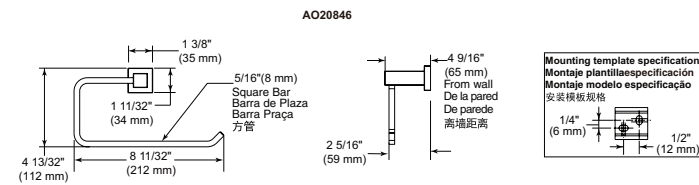

ACCESSORIES - MODERN

Angular Towel Holder

Model	Finish	Case	Price
IAO20846	Chrome	12	44.70

- Modern Series
- Towel Ring
- Extends 2.6" (66.040 mm) from wall
- 10.1 LBS/4.6 KG
- Mounting hardware included