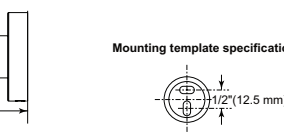

Model	Finish	Case	Price
IAO20136	Chrome	12	19.30

- Modern Series
- Robe Hook
- Extends 2.8" (71.120 mm) from wall
- 3.8 LBS/1.8 KG
- Mounting hardware included