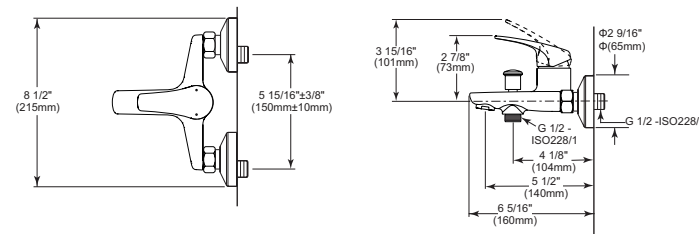

On-Wall Tub & Shower -
Valve Only

Model	Finish	Case	Price
44050-VO	Chrome	3	126.90

- Cast brass body
- 35 mm ceramic cartridge
- Metal handle with hot/cold temperature indicator
- 100% leak tested