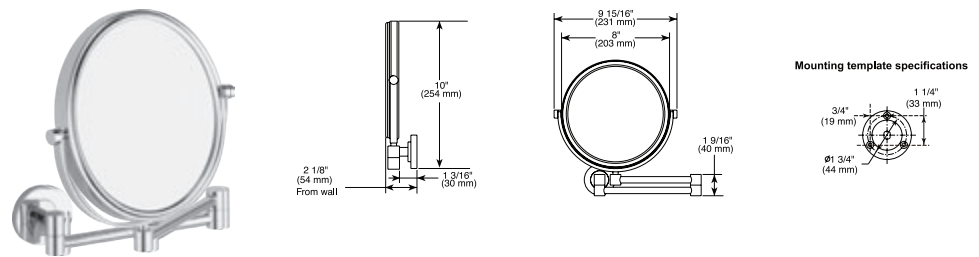

Model	Finish	Case	Price
IAO20175	Chrome	6	118.35

- Modern Series
- Double Face Mirror
- Extends 2 1/8" (54 mm) from wall
- 12.3 LBS/5.6 KG
- Mounting hardware included

Angular Robe Hook