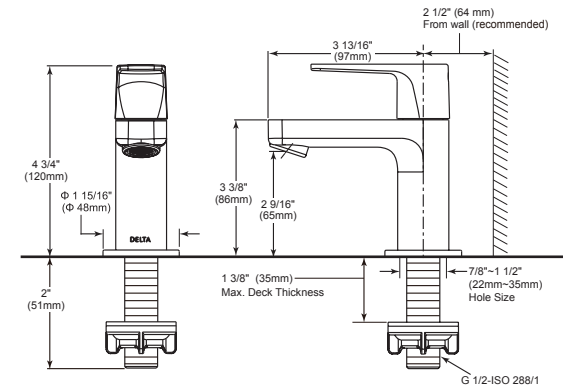

BATHROOM FAUCETS

Single Handle
Lavatory Faucet
Short (Cold Water Only)

Model	Finish	Case	Price
44020-SQ	Chrome	6	63.95