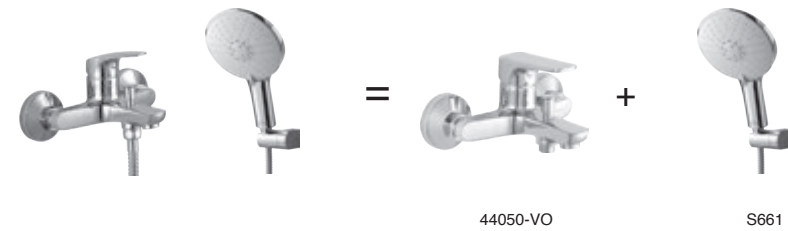

ON-WALL TUB & SHOWER