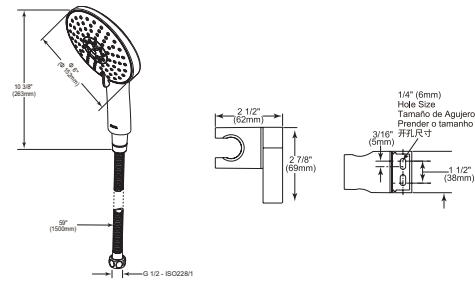

Diverter Tub Spout

Model	Finish	Case	Price
ITS62440	Chrome	6	50.15

- Brass tub spout
- 7" (179mm) tub spout with pull-up diverter
- G 1/2-ISO228/1:2000 thread connection

In-Wall Tub & Shower

Model	Finish	Case	Price
44075-LP	Chrome	3	156.35