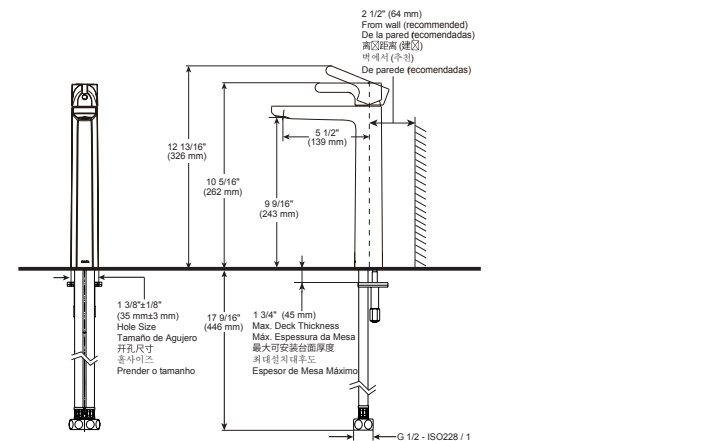

Single Handle Vessel Lavatory Faucet

Model	Finish	Case	Price
35525-P	Chrome	3	217.25

- 1-hole installation
- One-piece casting no lead brass body
- 35 mm ceramic cartridge
- Meets mechanical performances per ASME A112.18.1
- Faucet 100% leak tested
- Metal handle with hot/cold temperature indicator
- Stainless steel braided flexible supply hose with G 1/2 - ISO 0228 / 1:2000 thread connection
- Dual shank installation
- Metal drain with push type pop-up