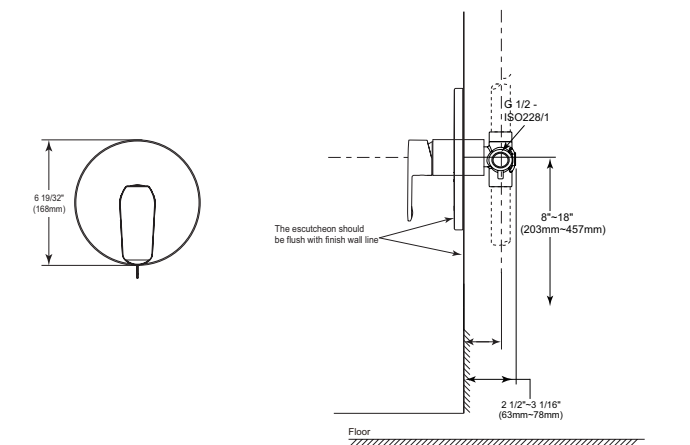

- In-wall shower installation
- Metal lever handle
- G 1/2" (12.7 mm) connection
- Handle adjusts temperature
- Hot/cold indicators
- Less Shower head
- Ceramic valve system
- 9.6 LBS/4.3 KG