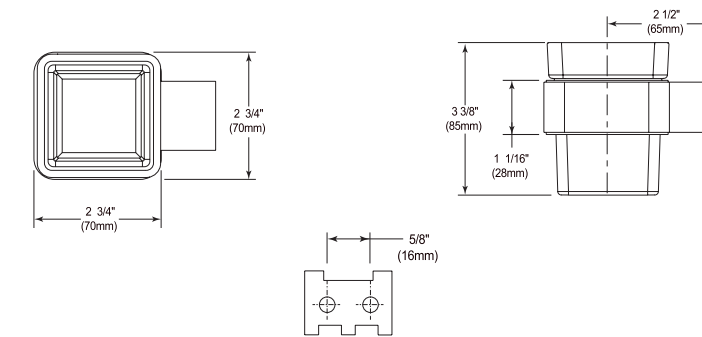

ACCESSORIES - MODERN

Delta Square Tumbler

Model	Finish	Case	Price
IAOTB002	Chrome	6	29.15

- Delta Series
- Metal Base
- Mounting hardware included
- Hole size 1/4" (6 mm)
- Textured glass

Mounting template specifications