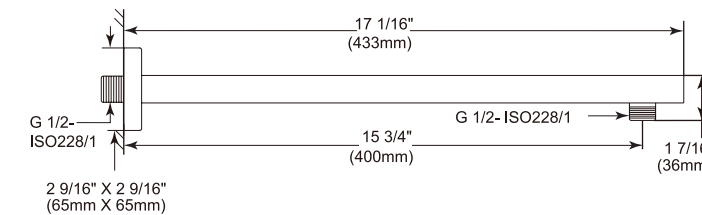

Model	Finish	Case	Price
RP60674	Chrome	6	70.30

- Chrome plated
- Brass casting shower arm and escutcheon
- G 1/2-ISO228/1:2000 thread connection

Shower Arm & Flange