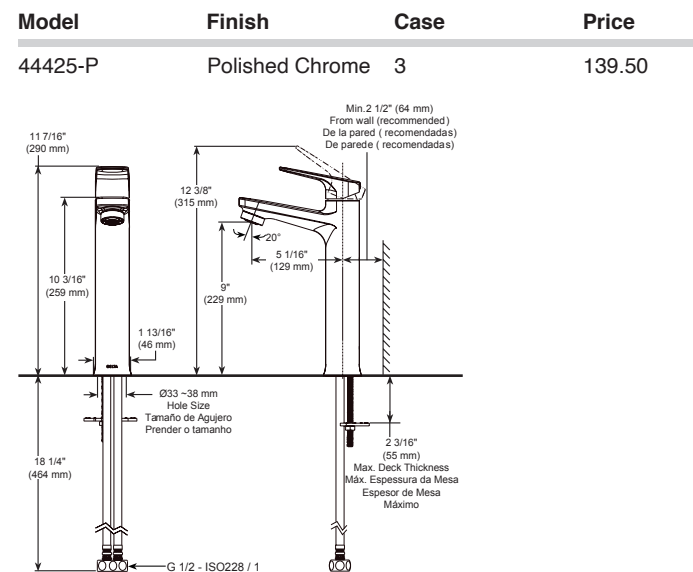

- Modern contemporary design: defined by streamlined simplicity and soft rectangular look, the single handle tall lavatory faucet complements any style of bathroom
- Single handle faucet: ergonomically designed single handle lever offers smooth operation with effortless temperature and flow control
- Long-lasting leak-free performance: solid metal construction with premium ceramic cartridge ensure long-lasting leak-free performance
- Corrosion resistant finish will not fade or tarnish over a period
- High performance aerator for a soft and splash-free stream
- Easy to install: flexible pre-assembled hose with standard G1/2" connection and all mounting hardware come together in one convenient box