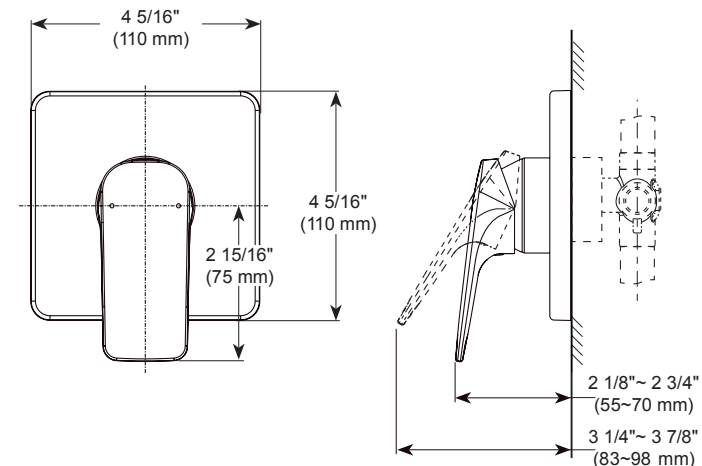

- In-wall installation
- Brass body
- G 1/2" (12.7 mm) female thread
- 7.7 LBS/3.5 KG
- Ceramic cartridge

In-Wall Shower Only Trim

Model	Finish	Case	Price
T852444	Polished Chrome	12	30.50

- Modern contemporary design: defined by streamlined simplicity and soft rectangular look, the single handle wall mount lavatory faucet complements any style of bathroom
- Corrosion resistant finish will not fade or tarnish over a period
- Easy to instal: easy slip-on installation design
- Must order rough separately: R85200

In-Wall Tub & Shower Trim for Push Button Diverter

Model	Finish	Case	Price
T853444	Polished Chrome	12	36.50