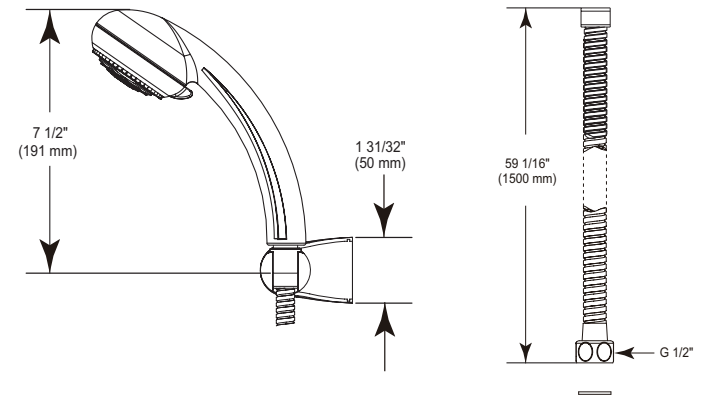

- Touch-Clean® Three-setting Hand shower
- 59" (1500 mm) long metal hose
- G 1/2" (12.7 mm) connection
- 11.9 LBS/5.4 KG
- 2.5 gpm @ 80 psi, 9.5 L/min @ 550 kPa
- Adjustable Full Body Spray, Full Spray w/Massage, Massage Spray

Model	Finish	Case	Price
S850-CH	Chrome	6	44.90

- Touch-Clean® Five-setting Hand shower
- 59" (1500 mm) long metal hose
- G 1/2" (12.7 mm) connection
- 12.1 LBS/5.5 KG
- 2.5 gpm @ 80 psi, 9.5 L/min @ 550 kPa
- Full Body Spray, Full Spray with Massage, Massage Spray, Soft Drench Spray, Soft Drench with Full Spray