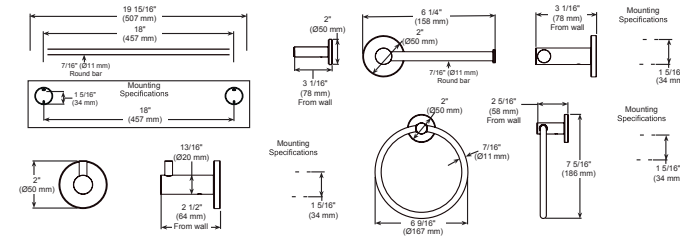

Modern Round Bathroom Accessories Combo

Model	Finish	Case	Price
IAOCB002	Polished Chrome	6	74.50

- Modern contemporary design: defined by streamlined simplicity and rectangular look, modern square accessories complement any style of bathroom
- Long-lasting: solid metal construction for durability and reliability
- Corrosion resistant finish will not fade or tarnish over a period
- Easy to install: required a hole size of 1/4" (6mm). All the mounting hardware included with the product
- Comes in a combo set of 4 accessories