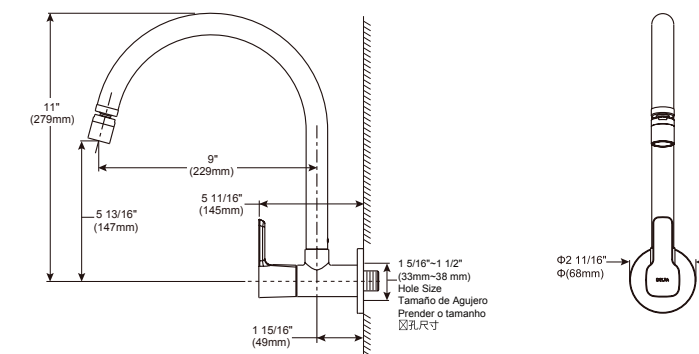

- Casted brass body
- Ceramic valve with 90° (1/4 turn) stop
- Meets mechanical performance per ASME A112.18.1
- Faucet 100% leak tested
- High-arc spout swivels 360°
- Faucet features swivel aerator