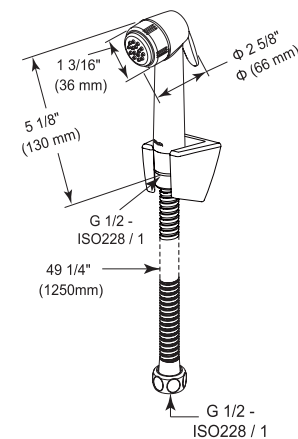

- Modern contemporary design
- Precision flow control meets all user needs regardless of your home's water pressure
- Ergonomic, easy to clean design
- Includes 47 1/4" (1.2 m) flexible stainless-steel hose,
- G1/2-ISO228/I-2000 thread connection

Model	Finish	Case	Price
22900-I	Chrome	6	35.05