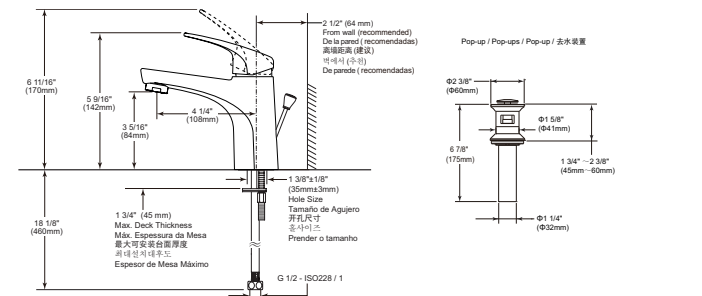

- Casted brass body
- 35 mm ceramic cartridge
- Faucet 100% leak tested
- Metal handle with hot/cold temperature indicator
- Stainless steel braided flexible supply hose with G 1/2 - ISO228 / 1:2000 thread connection
- Double-shank mounting system with two installation nuts included
- Faucet includes water flow restricted aerator
- Less pop-up

Model	Finish	Case	Price
T31440-WL	Chrome	3	98.60