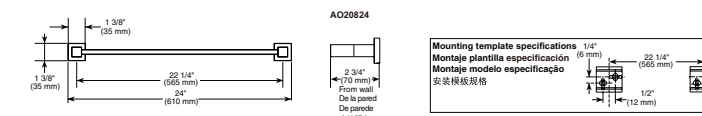

24" Angular Towel Bar

Model	Finish	Case	Price
IAO20824	Chrome	12	82.25

- Modern Series
- 24" (609.601 mm) Towel Bar
- Extends 2 3/4" (70.0 mm) from wall
- 12.7 LBS/5.8 KG
- Mounting hardware included

Angular Robe Hook