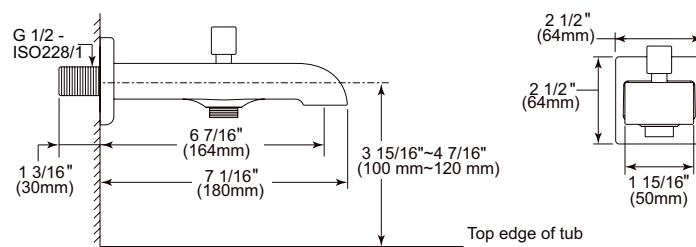

Model	Finish	Case	Price
ITS61444	Polished Chrome	9	54.50

- Modern contemporary design: defined by streamlined simplicity and soft rectangular look, the single handle wall mount lavatory faucet complements any style of bathroom
- Long-lasting leak-free performance: solid metal construction ensure long-lasting leak-free performance
- Corrosion resistant finish will not fade or tarnish over a period
- High performance aerator for a soft and splash-free stream
- Easy to install: comes with standard G1/2" connection for easy installation

Diverter Tub Spout

Model	Finish	Case	Price
ITS62265	Chrome	6	99.40

- Chrome plated
- Brass casting tub spout
- Metal tub spout with pull-up diverter
- G 1/2 - ISO228/1:2000 thread connection
- Coordinates with Mandolin™

Model	Finish	Case	Price
ITS62230	Chrome	6	72.10

- Brass tub spout
- G 1/2" (12.7 mm) connection
- Full Flow Rate
- 4.4 LBS/2.0 KG
- 6 11/32" (161 mm) long
- Coordinates with Elemetro™

Diverter Tub Spout

Model	Finish	Case	Price
ITS62338	Chrome	6	86.30

- Chrome plated
- Brass casting tub spout
- Metal tub spout with pull-up diverter
- G 1/2 - ISO228/1:2000 thread connection
- Coordinates with Andian™

Diverter Tub Spout

Model	Finish	Case	Price
ITS62260	Chrome	6	98.60

- Chrome plated
- Brass casting tub spout
- Metal tub spout with pull-up diverter
- G 1/2 - ISO228/1:2000 thread connection
- Coordinates with Arzo®

Diverter Tub Spout

Model	Finish	Case	Price
ITS62339	Chrome	6	80.60
ITS62339-CZ	Champagne Bronze®	6	130.00
ITS62339-PN	Polished Nickel	6	110.00

- Chrome plated metal tub spout with pull-up diverter
- G 1/2-ISO228/1:2000 thread connection

Tub Spouts