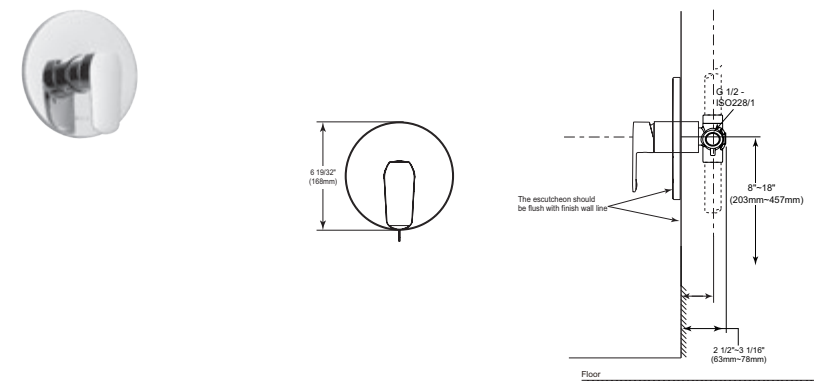

- In-wall shower installation
- Metal lever handle
- G 1/2" (12.7 mm) connection
- Handle adjusts temperature
- Hot/cold indicators
- Less Shower head
- Ceramic valve system
- 9.6 LBS/4.3 KG

ELEMETRO™
In-Wall Shower - Valve
Only