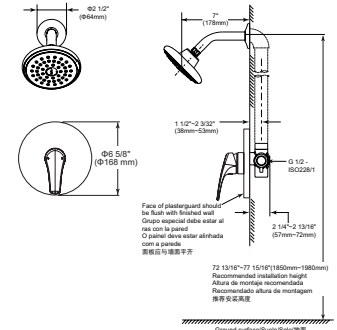

TUB & SHOWER

In-Wall Tub & Shower

Model	Finish	Case	Price
44075	Chrome	3	151.55

- Brass body
- 35 mm ceramic cartridge
- Valve assembly 100% leak tested
- G 1/2 - ISO228/1:2000 thread connection
- Metal handle with hot/cold temperature indicator
- Single setting Touch-Clean® quadrate rainfall Shower head and metal tub spout
- Full Body Spray

TUB & SHOWER

Rough-In

Model	Finish	Case	Price
R85200	Chrome	3	87.15

- In-wall installation
- Brass body
- 35 mm ceramic cartridge with 500,000 life cycles per standard ASME A112.18.1
- G 1/2-ISO228/1:2000 thread connection

In-Wall Shower Only

Model	Finish	Case	Price
44076	Chrome	3	139.80

- Brass body
- 35 mm ceramic cartridge
- Valve assembly 100% leak tested
- G 1/2 - ISO228/1:2000 thread connection
- Metal handle with hot/cold temperature indicator
- Single setting Touch-Clean® quadrate rainfall Shower head and shower arm
- Full Body Spray

In-Wall Shower Only Trim

Model	Finish	Case	Price
T852440	Chrome	6	33.50

- Polished chrome escutcheon
- Easy slip-on installation design
- Metal handle with hot/cold temperature indicator
- Must order rough-in separately - R85200

MultiChoice® Universal Tub/Shower Rough - Universal Inlets/Outlets

Model	Finish	Case	Price
R10000-UNBX	NA	3	67.10

- Valve body only
- Accepts single-function (13/14), dual-function (17) or dual-function thermostatic (17T) cartridge
- Cartridge ships with trim kit
- 1/2" (12.7 mm) universal inlets accept 1/2" (12.7 mm) copper, 1/2" (12.7 mm) iron pipe, PEX or CPVC adapters
- 1/2" (12.7 mm) universal outlets, inlets/outlets have male threads
- Back-to-back capability
- BX = single box model