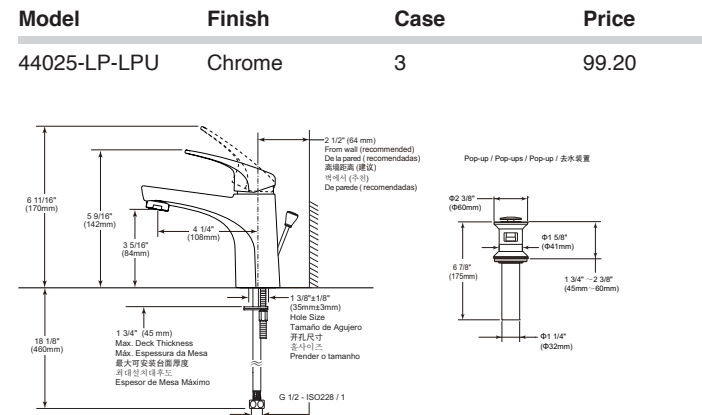

- Casted brass body
- 35 mm ceramic cartridge
- Faucet 100% leak tested
- Metal handle with hot/cold temperature indicator
- Stainless steel braided flexible supply hose with G 1/2 - ISO228 / 1:2000 thread connection
- Double-shank mounting system with two installation nuts included
- Faucet includes water flow restricted aerator
- Less pop-up