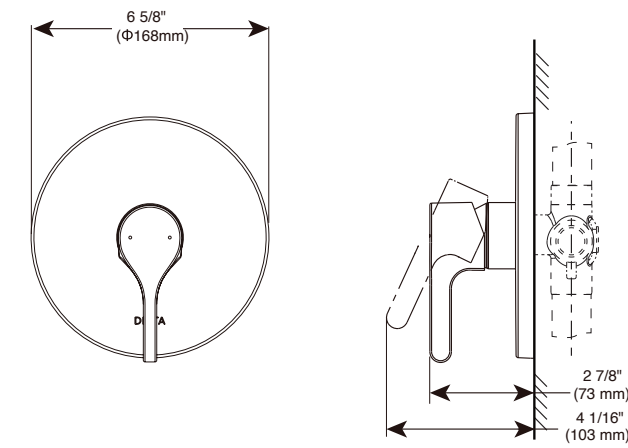

- In-wall shower installation
- 35mm ceramic cartridge
- Meets mechanical performances per ASME A112.18.1
- Valve assembly 100% leak tested
- G 1/2 - ISO228/1:2000 thread connection
- Metal handle with hot/cold temperature indicator
- Shower only model includes shower head, shower arm and trim:
  - 1 Setting Touch-Clean® quadrate rainfall shower head
  - Full Body Spray

In-Wall Shower Only Trim

Model	Finish	Case	Price
T852355	Chrome	6	63.25