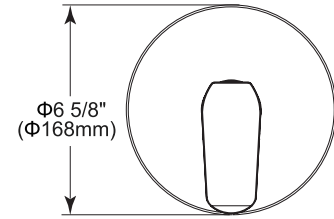

TUB & SHOWER

In-Wall Shower - Valve Only

Model	Finish	Case	Price
23076-VO	Chrome	3	112.70

- In-wall shower installation
- Metal lever handle
- G 1/2" (12.7 mm) connection
- Handle adjusts temperature
- Hot/cold indicators
- Less Shower head
- Ceramic valve system
- 9.6 LBS/4.3 KG
- 6 5/8" (168.275 mm) escutcheon