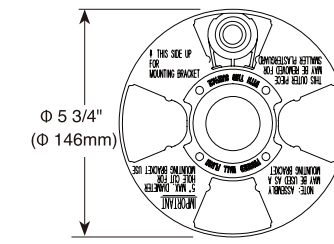

TUB & SHOWER

Rough-In

Model	Finish	Case	Price
R85200	Chrome	3	87.15

- In-wall installation
- Brass body
- 35 mm ceramic cartridge with 500,000 life cycles per standard ASME A112.18.1
- G 1/2-ISO228/1:2000 thread connection

In-Wall Shower Only

Model	Finish	Case	Price
44076-SQ	Chrome	3	139.10