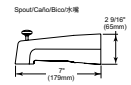

TUB & SHOWER

In-Wall Tub & Shower

Model	Finish	Case	Price
44075-SQ	Chrome	3	150.25

- Brass body
- 35 mm ceramic cartridge
- Valve assembly 100% leak tested
- G 1/2 - ISO228/1:2000 thread connection
- Metal handle with hot/cold temperature indicator
- Single setting Touch-Clean® quadrate rainfall Shower head and metal tub spout
- Full Body Spray