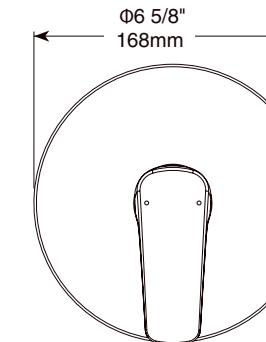

Model	Finish	Case	Price
T852440-SQ	Chrome	6	35.55

- Polished chrome escutcheon
- Easy slip-on installation design
- Metal handle with hot/cold temperature indicator
- Must order rough-in separately - R85200