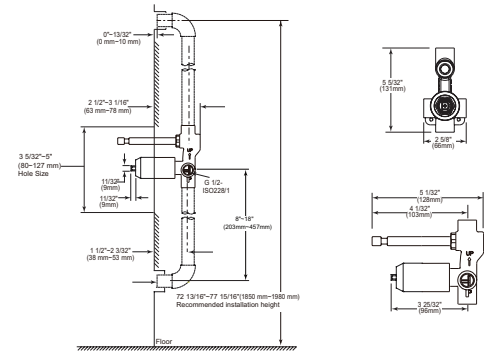

TUB & SHOWER

Rough-In with Push Button Diverter

Model	Finish	Case	Price
R85300	Chrome	3	116.70

- In-wall installation
- Brass body
- G 1/2" (12.7 mm) female thread
- 7.7 LBS/3.5 KG
- Ceramic cartridge