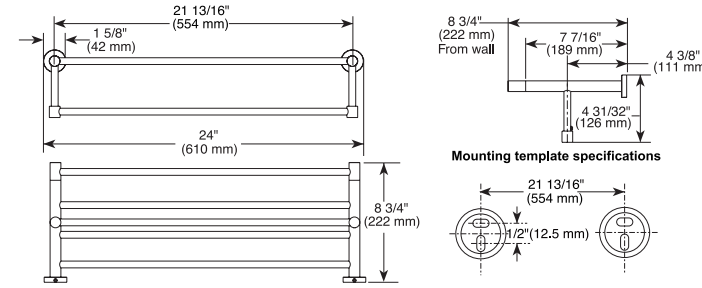

ACCESSORIES - MODERN

Model	Finish	Case	Price
IAO20130	Chrome	6	113.25

- Modern Series
- 24" (609.601 mm) Double Towel Shelf
- Extends 8 3/4" (222.0 mm) from wall
- 12.4 LBS/5.6 KG
- Mounting hardware included

ACCESSORIES- MODERN

Model	Finish	Case	Price
IAO20150	Chrome	12	38.55