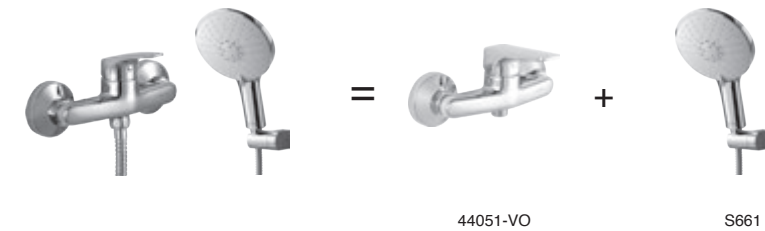

ON-WALL SHOWER ONLY