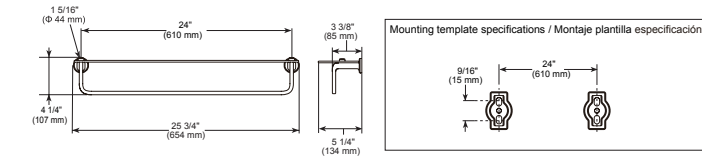

- Modern Series
- Copper base
- Mounting hardware included
- Hole size 3/16" (5mm)

24" Curved Towel Bar with Glass Shelf

Model	Finish	Case	Price
IAO35032	Chrome	3	153.00

- Modern Series
- 24" (609.601 mm) Towel Bar with Glass Shelf
- Zinc base, glass panels
- Mounting hardware included
- Hole size ϕ 3/16" (5mm)