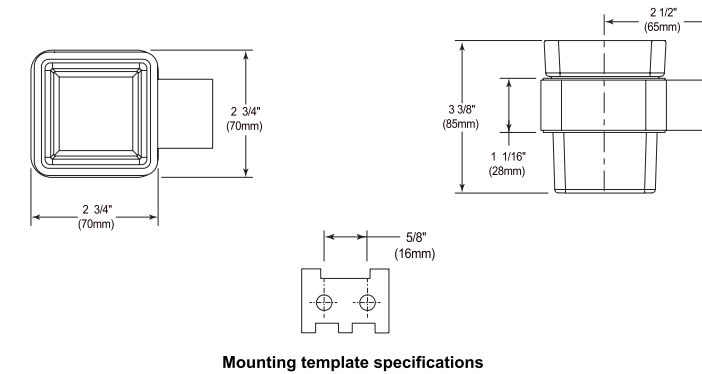

- Modern Series
- Towel Ring
- Extends 2.6" (66.040 mm) from wall
- 10.1 LBS/4.6 KG
- Mounting hardware included

ACCESSORIES - MODERN

Delta Square Tumbler

Model	Finish	Case	Price
IAOTB002	Chrome	6	29.15

- Delta Series
- Metal Base
- Mounting hardware included
- Hole size 1/4" (6 mm)
- Textured glass