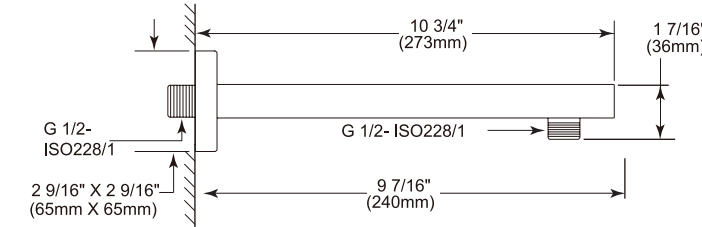

SHOWER ARMS & FLANGE

Model	Finish	Case	Price
RP60672	Chrome	6	58.50

- Chrome plated
- Brass casting shower arm and escutcheon
- G 1/2-ISO228/1:2000 thread connection