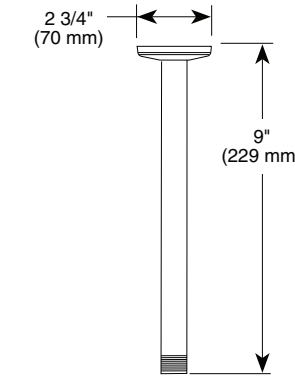

CEILING MOUNT

Ceiling Mount Shower Arm & Flange

Model	Finish	Case	Price
U4999	Chrome	6	59.55

- 1/2" (12.7 mm) IPS male threads
- 9" (228.600 mm) long
- 2 7/8" (73.025 mm) outside diameter
- Includes flange