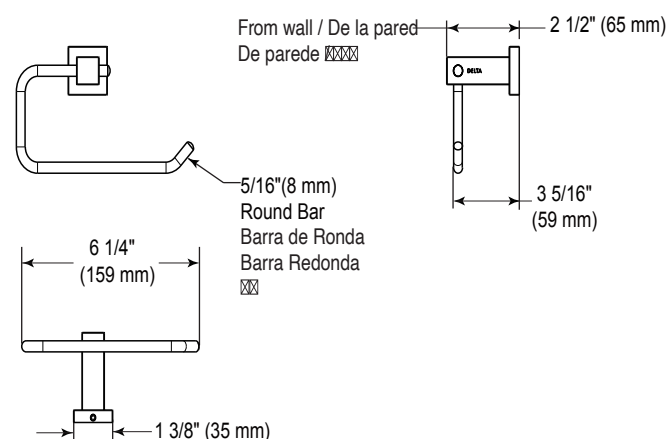

Model	Finish	Case	Price
IAO20851	Chrome	12	42.65

- Modern Series
- Copper base
- Mounting hardware included
- Hole size 3/16" (5mm)