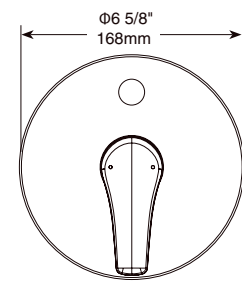

In-Wall Tub & Shower Trim for Push Button Diverter

Model	Finish	Case	Price
T853440	Chrome	6	40.60

- Polished chrome escutcheon
- Easy slip-on installation design
- Metal handle with hot/cold temperature indicator
- Must order rough-in separately - R85300