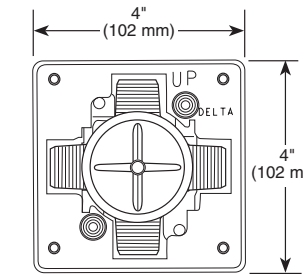

TUB & SHOWER

MultiChoice® Universal Tub/Shower Rough - Universal Inlets/Outlets

Model	Finish	Case	Price
R10000-UNBX	NA	3	67.10

- Valve body only
- Accepts single-function (13/14), dual-function (17) or dual-function thermostatic (17T) cartridge
- Cartridge ships with trim kit
- 1/2" (12.7 mm) universal inlets accept 1/2" (12.7 mm) copper, 1/2" (12.7 mm) iron pipe, PEX or CPVC adapters
- 1/2" (12.7 mm) universal outlets, inlets/outlets have male threads
- Back-to-back capability
- BX = single box model