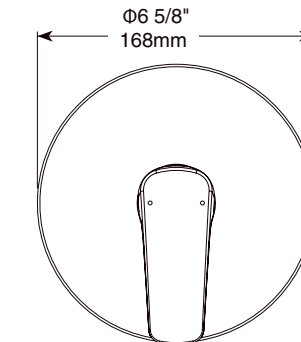

- Brass body
- 35 mm ceramic cartridge
- Valve assembly 100% leak tested
- G 1/2 - ISO228/1:2000 thread connection
- Metal handle with hot/cold temperature indicator
- Single setting Touch-Clean® quadrate rainfall Shower head and shower arm
- Full Body Spray

In-Wall Shower Only Trim

Model	Finish	Case	Price
T852440-SQ	Chrome	6	35.55