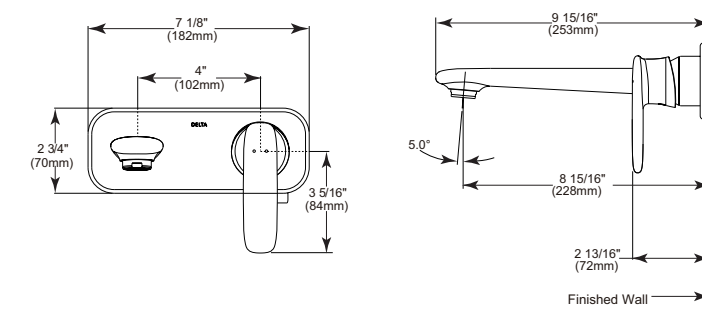

- 1-hole installation
- 6 11/16" (169.863 mm) long, 12 13/32" (315.119 mm) high
- 9 3/4" (247.650 mm) from deck to aerator
- Metal lever handle
- No pop-up
- G 1/2" (12.7 mm) connection
- 1 7/8" (48.0 mm) max. deck thickness
- Hot/cold indicators
- DIAMOND™ Valve - Euro-motion
- 14.3 LBS/6.5 KG
- 1.7 gpm @ 60 psi, 6.4 L/min @ 414 kPa

Model	Finish	Case	Price
T31338-WL	Chrome	3	138.05