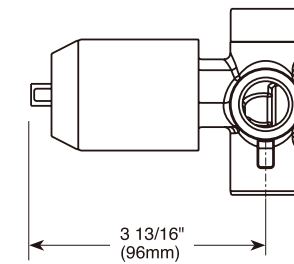

TUB & SHOWER

Rough-In

Model	Finish	Case	Price
R85200	Chrome	3	87.15

- In-wall installation
- Brass body
- 35 mm ceramic cartridge with 500,000 life cycles per standard ASME A112.18.1
- G 1/2-ISO228/1:2000 thread connection

In-Wall Shower Only

Model	Finish	Case	Price
44076-SQ	Chrome	3	139.10