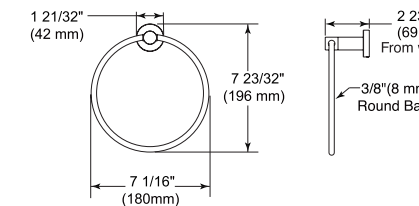

Model	Finish	Case	Price
IAO20146	Chrome	12	30.00

- Modern Series
- Towel Ring
- Extends 2.7" (68.580 mm) from wall
- 6.5 LBS/2.9 KG
- Mounting hardware included