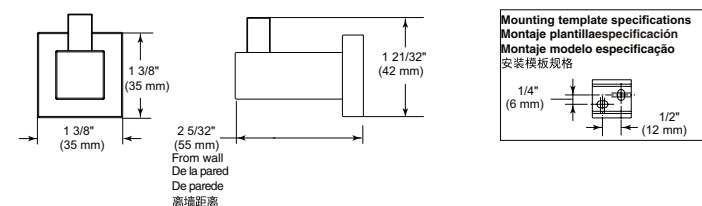

Model	Finish	Case	Price
IAO20836	Chrome	12	23.35

- Modern Series
- Robe Hook
- Extends 2.2" (55.880 mm) from wall
- 4.6 LBS/2.1 KG
- Mounting hardware included

Angular Tissue Holder