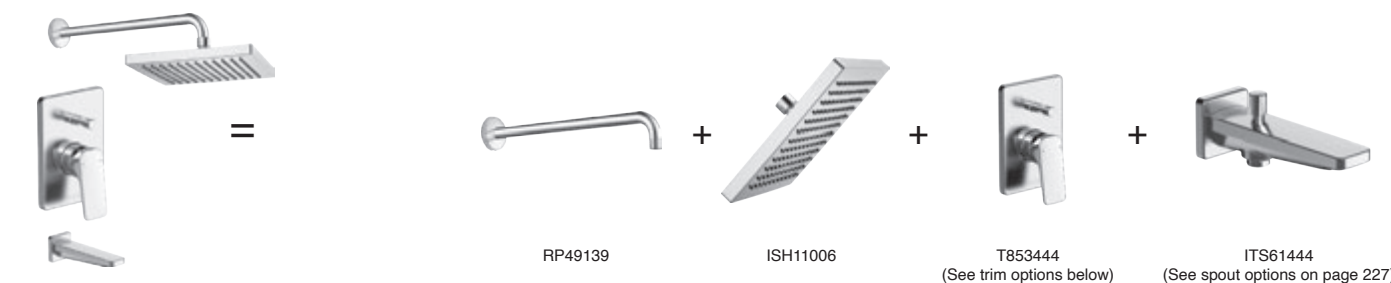

TUB & SHOWER