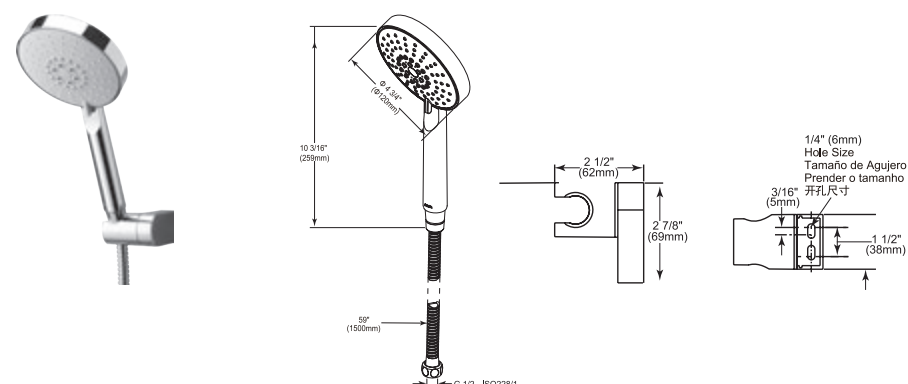

TUB & SHOWER

5 Setting Hand Shower

Model	Finish	Case	Price
S665	Chrome	6	68.10

- Five-setting Touch-Clean® Hand shower
- 59" (1500 mm) long metal double-interlock tensile shower hose and mounting bracket included
- Flow restrictor included in Hand shower
- 2.5 gpm @ 25 psi with restrictor
- Adjustable Full Body Spray, Full Spray w/Massage, Massaging Spray, Soft Drench Spray, Soft Drench w/Full Spray