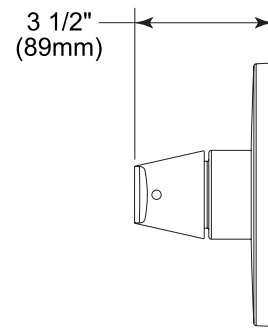

Model	Finish	Case	Price
T140230	Chrome	6	83.25

- Single hole installation
- Casted zinc alloy handle
- Monitor® 14 Series pressure balance bath mixing valve with Scald-Guard® included
- Maintains a balanced pressure of hot and cold water even when a valve is turned on or off elsewhere in the system
- Temperature only controlled with handle
- Field adjustable to limit handle rotation into hot water zone
- 120° max. handle rotation
- Must order MultiChoice® Universal rough R10000-UNBX separately