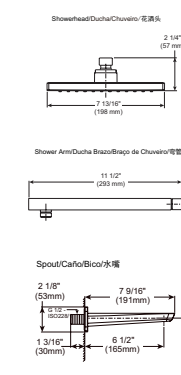

- Brass body
- Single setting Touch-Clean® quadrate rainfall shower head
- 35 mm ceramic cartridge
- Meets mechanical performance per ASME A112.18.1
- Valve assembly 100% leak tested
- Metal handle with hot/cold temperature indicator
- G 1/2 - ISO228/1:2000 thread connection
- Includes tub spout, shower head, and shower arm
- Full Body Spray

In-Wall Shower Only

Model	Finish	Case	Price
33976	Chrome	3	233.70