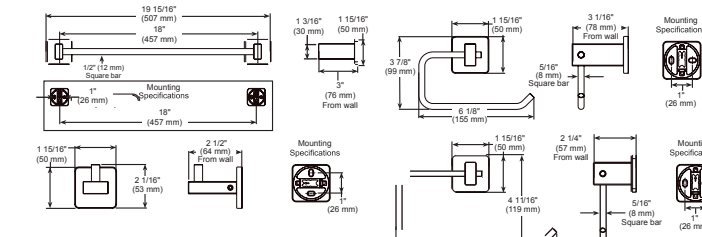

Model	Finish	Case	Price
IAOCB001	Polished Chrome	6	84.50

- Modern contemporary design: defined by streamlined simplicity and rectangular look, modern square accessories complement any style of bathroom
- Long-lasting: solid metal construction for durability and reliability
- Corrosion resistant finish will not fade or tarnish over a period
- Easy to install: required a hole size of 1/4" (6mm). All the mounting hardware included with the product
- Comes in a combo set of 4 accessories

Angular Tissue Holder