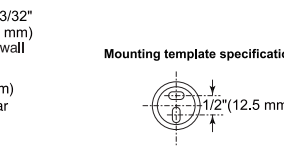

Model	Finish	Case	Price
IAO20146	Chrome	12	30.00

- Modern Series
- Towel Ring
- Extends 2.7" (68.580 mm) from wall
- 6.5 LBS/2.9 KG
- Mounting hardware included