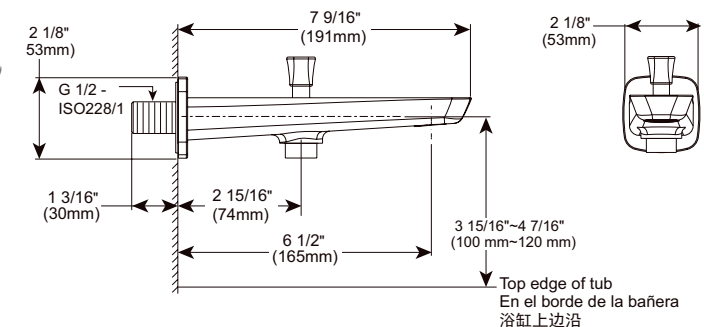

- Chrome plated
- Brass casting tub spout
- Metal tub spout with pull-up diverter
- G 1/2 - ISO228/1:2000 thread connection
- Coordinates with Arzo®

Diverter Tub Spout

Model	Finish	Case	Price
ITS62339	Chrome	6	80.60
ITS62339-CZ	Champagne Bronze®	6	130.00
ITS62339-PN	Polished Nickel	6	110.00