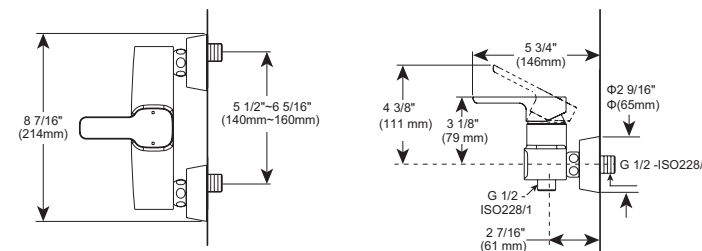

Model	Finish	Case	Price
33951-VO	Chrome	3	157.10

- Cast brass body
- 35 mm ceramic cartridge
- Faucet 100% leak tested
- Metal handle with hot/cold temperature indicator
- Meets mechanical performance per ASME A112.18.1

7 Setting Hand Shower