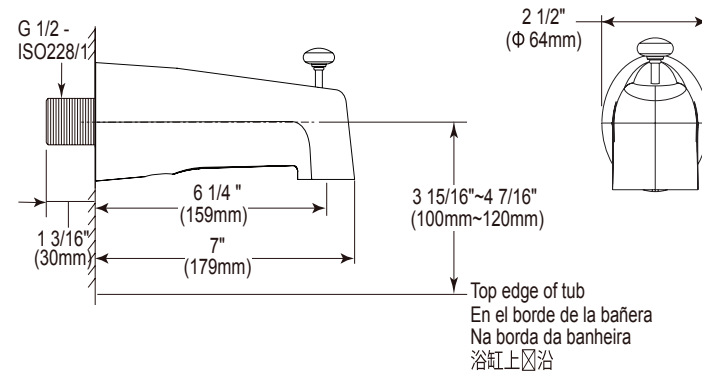

Diverter Tub Spout

Model	Finish	Case	Price
ITS62440	Chrome	6	50.15

- Brass tub spout
- 7" (179mm) tub spout with pull-up diverter
- G 1/2-ISO228/1:2000 thread connection