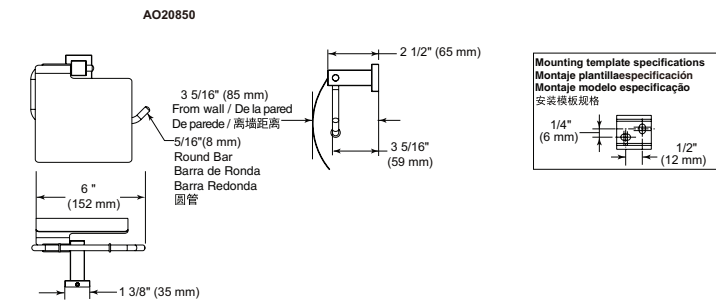

Model	Finish	Case	Price
IAO20824	Chrome	12	82.25

- Modern Series
- 24" (609.601 mm) Towel Bar
- Extends 2 3/4" (70.0 mm) from wall
- 12.7 LBS/5.8 KG
- Mounting hardware included

Model	Finish	Case	Price
IAO20850	Chrome	12	54.85

- Modern Series
- Tissue Holder with Cover
- Extends 3 5/16" (85.0 mm) from wall
- 10.2 LBS/4.6 KG
- Mounting hardware included

Angular Robe Hook