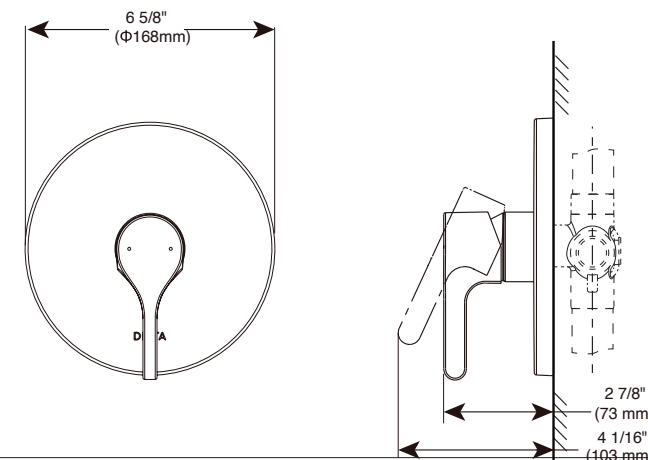

Model	Finish	Case	Price
T853440	Chrome	6	40.60

- Polished chrome escutcheon
- Easy slip-on installation design
- Metal handle with hot/cold temperature indicator
- Must order rough-in separately - R85300

Model	Finish	Case	Price
T852355	Chrome	6	63.25

- Easy slip-on installation design
- Metal handle with hot/cold temperature indicator
- Must order rough-in separately - R85200