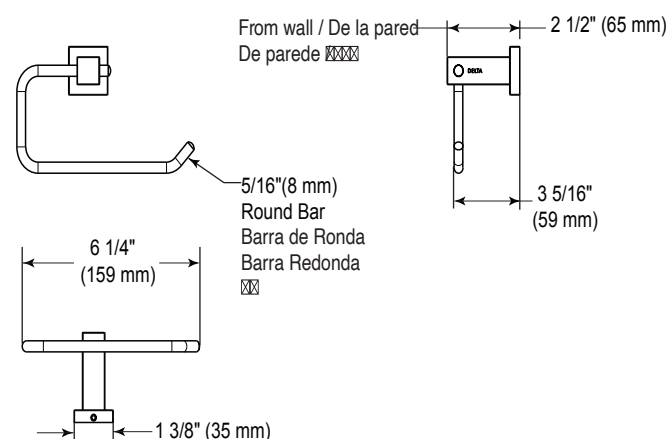

Model	Finish	Case	Price
IAO20851	Chrome	12	42.65

- Modern Series
- Copper base
- Mounting hardware included
- Hole size 3/16" (5mm)