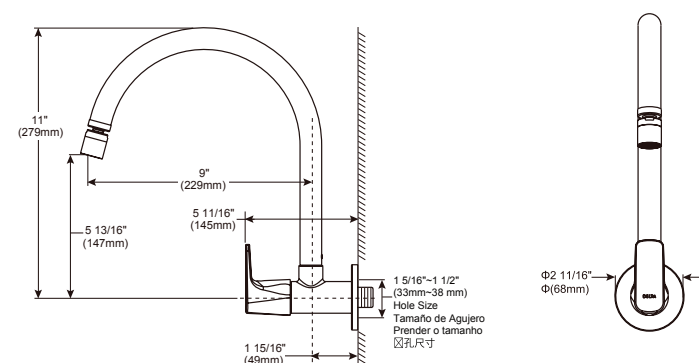

- Casted brass body
- Ceramic valve with 90° (1/4 turn) stop
- Meets mechanical performance per ASME A112.18.1
- Faucet 100% leak tested
- High-arc spout swivels 360°
- Faucet features swivel aerator

Model	Finish	Case	Price
33905	Chrome	3	133.40