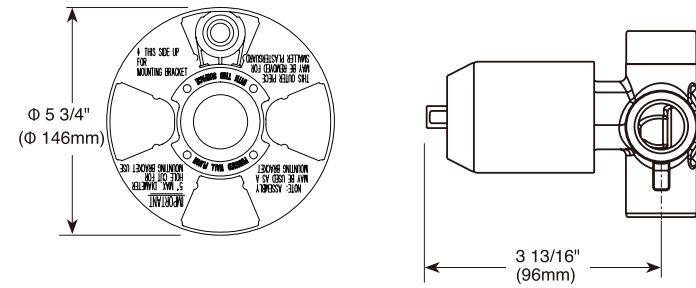

TUB & SHOWER

Rough-In

Model	Finish	Case	Price
R85200	Chrome	3	87.15