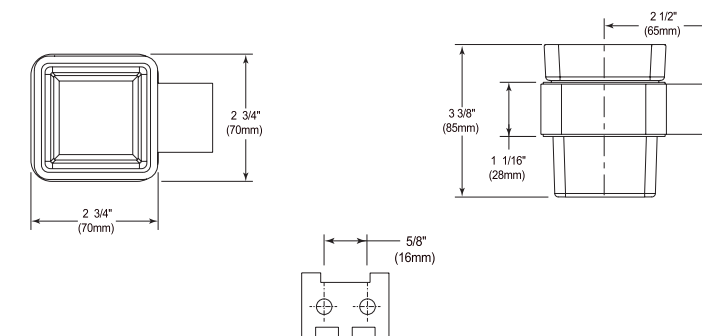

- Modern Series
- Towel Ring
- Extends 2.6" (66.040 mm) from wall
- 10.1 LBS/4.6 KG
- Mounting hardware included

ACCESSORIES - MODERN

Delta Square Tumbler

Model	Finish	Case	Price
IAOTB002	Chrome	6	29.15

- Delta Series
- Metal Base
- Mounting hardware included
- Hole size 1/4" (6 mm)
- Textured glass