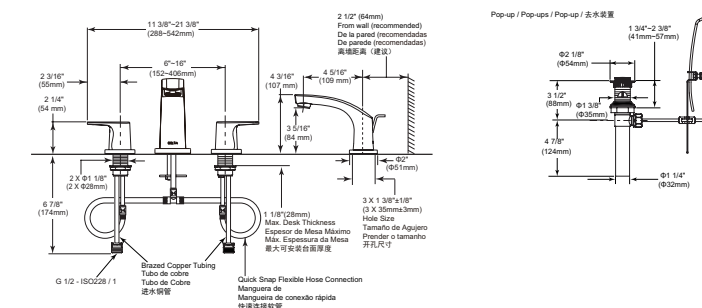

Two Handle Widespread Lavatory Faucet

Model	Finish	Case	Price
44040	Chrome	3	181.40

- Fabricated brass end valve body
- Ceramic valve with 90° (1/4 turn) stops
- Brazed copper supply tubes with G 1/2 - ISO228/1:2000 male thread connection
- Quick-Snap™ installation hose
- Model with water flow restricted aerator