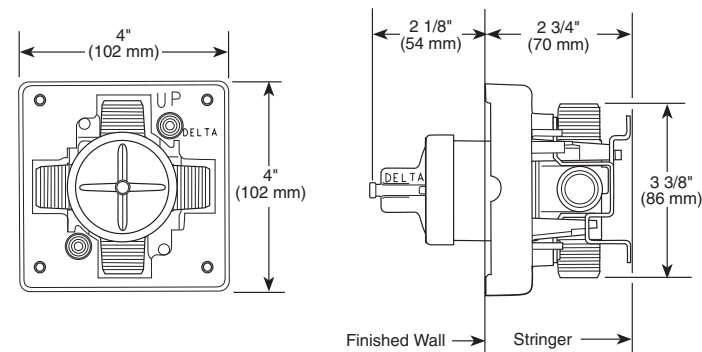

- Brass body
- 35 mm ceramic cartridge
- Valve assembly 100% leak tested
- G 1/2 - ISO228/1:2000 thread connection
- Metal handle with hot/cold temperature indicator
- Single setting Touch-Clean® quadrate rainfall Shower head and shower arm
- Full Body Spray

In-Wall Shower Only Trim

Model	Finish	Case	Price
T852440	Chrome	6	33.50

- Polished chrome escutcheon
- Easy slip-on installation design
- Metal handle with hot/cold temperature indicator
- Must order rough-in separately - R85200

MultiChoice® Universal Tub/Shower Rough - Universal Inlets/Outlets

Model	Finish	Case	Price
R10000-UNBX	NA	3	67.10