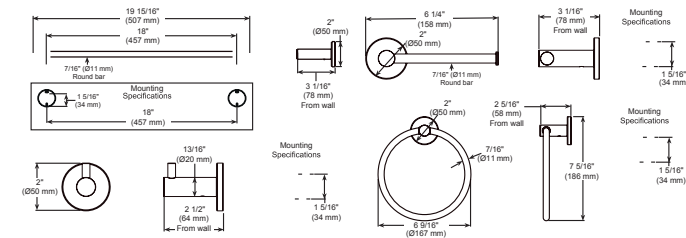

Modern Round Bathroom Accessories Combo

Model	Finish	Case	Price
IAOCB002	Polished Chrome	6	74.50

- Modern contemporary design: defined by streamlined simplicity and rectangular look, modern square accessories complement any style of bathroom
- Long-lasting: solid metal construction for durability and reliability
- Corrosion resistant finish will not fade or tarnish over a period
- Easy to install: required a hole size of 1/4" (6mm). All the mounting hardware included with the product
- Comes in a combo set of 4 accessories