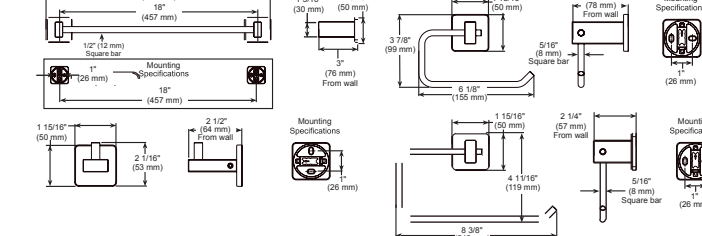

Model	Finish	Case	Price
IAOCB001	Polished Chrome	6	84.50

- Modern contemporary design: defined by streamlined simplicity and rectangular look, modern square accessories complement any style of bathroom
- Long-lasting: solid metal construction for durability and reliability
- Corrosion resistant finish will not fade or tarnish over a period
- Easy to install: required a hole size of 1/4" (6mm). All the mounting hardware included with the product
- Comes in a combo set of 4 accessories

Delta Round Tumbler