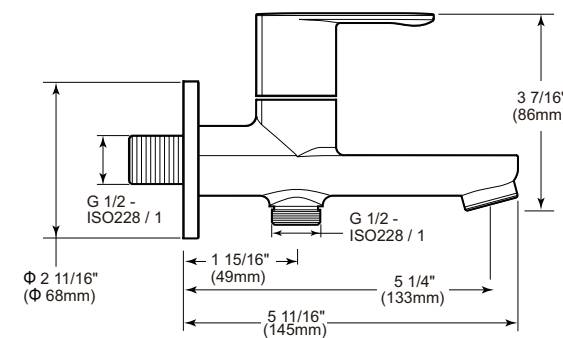

Model	Finish	Case	Price
BT002	Chrome	6	69.05

- Chrome plated
- Casted brass body
- 26 mm ceramic cartridge
- Faucet 100% leak tested
- G 1/2 - ISO228/1:2000 thread connection
- Faucet with water flow restricted aerator
- Model with outlet for sprayer