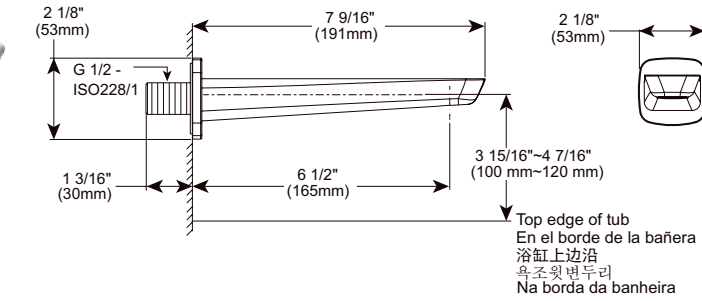

Model	Finish	Case	Price
ITS61339	Chrome	6	57.15
ITS61339-CZ	Champagne Bronze®	6	120.00
ITS61339-PN	Polished Nickel	6	100.00

- Chrome plated metal tub spout without diverter
- G 1/2-ISO228/1:2000 thread connection

Tub Spout