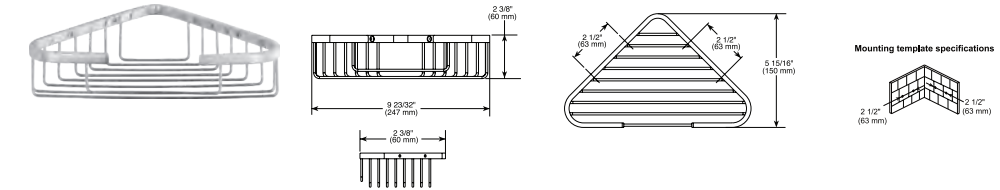

Model	Finish	Case	Price
IAO20170	Chrome	12	38.55

- Modern Series
- Corner Caddy
- Overall size 2 1/2" x 2 1/2" x 9 3/4" (63.0 mm x 63.0 mm x 247.0 mm)
- Height 2.36" (59.944 mm)
- 9.8 LBS/4.4 KG
- Mounting hardware included