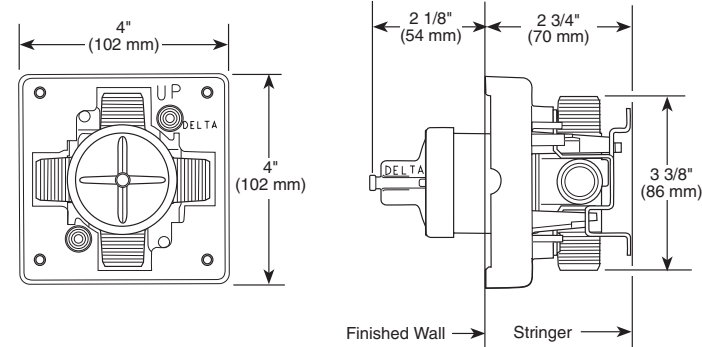

TUB & SHOWER

Rough-In

Model	Finish	Case	Price
R85200-SO	Chrome	3	95.20

- Shower only rough-in
- Finish: Polished Chrome
- Trim kit is sold separately
- One-Piece brass casted without stops
- G 1/2" inlet an outlet connections

MultiChoice® Universal Tub/Shower Rough - Universal Inlets/Outlets

Model	Finish	Case	Price
R10000-UNBX	NA	3	74.50

- Valve body only
- Accepts single-function (13/14), dual-function (17) or dual-function thermostatic (17T) cartridge
- Cartridge ships with trim kit
- 1/2" (12.7 mm) universal inlets accept 1/2" (12.7 mm) copper, 1/2" (12.7 mm) iron pipe, PEX or CPVC adapters
- 1/2" (12.7 mm) universal outlets, inlets/outlets have male threads
- Back-to-back capability
- BX = single box model