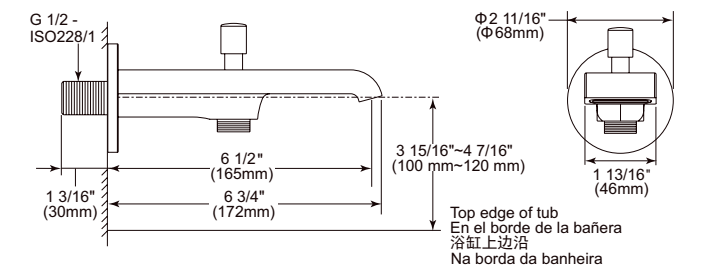

- Chrome plated
- Brass casting tub spout
- Metal tub spout with pull-up diverter
- G 1/2 - ISO228/1:2000 thread connection
- Coordinates with Mandolin™

Diverter Tub Spout

Model	Finish	Case	Price
ITS62340	Chrome	6	93.00