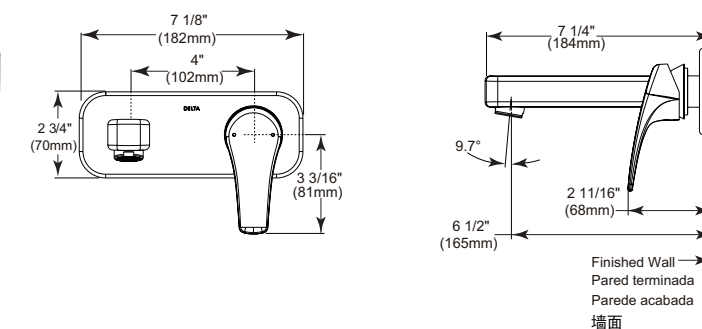

Model	Finish	Case	Price
T31440-WL	Chrome	3	107.00

- Brass spout
- Metal escutcheon and handle
- Must order rough-in separately - R85400-IN-WL
- Pop-up drain sold separately