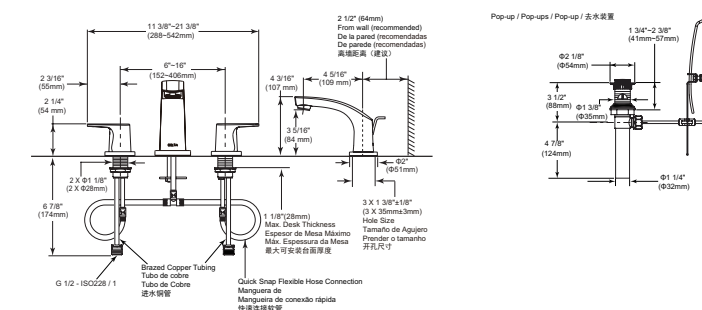

Model	Finish	Case	Price
44040	Chrome	3	198.00

- Fabricated brass end valve body
- Ceramic valve with 90° (1/4 turn) stops
- Brazed copper supply tubes with G 1/2 - ISO228/1:2000 male thread connection
- Quick-Snap™ installation hose
- Model with water flow restricted aerator