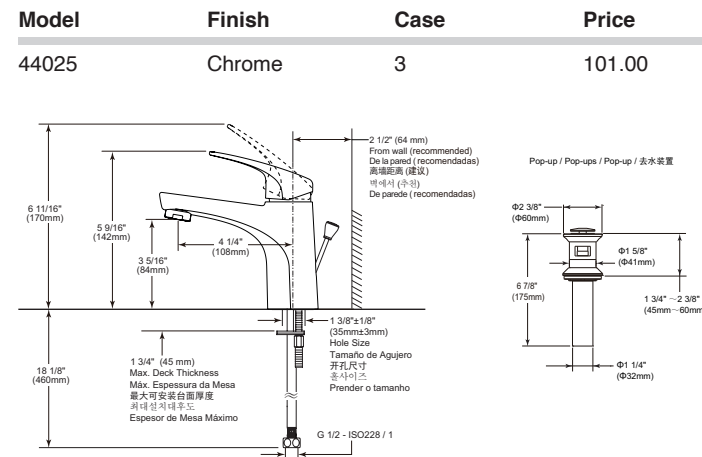

BATHROOM FAUCETS

- Casted brass body
- 35 mm ceramic cartridge
- Faucet 100% leak tested
- Metal handle with hot/cold temperature indicator
- Stainless steel braided flexible supply hose with G 1/2 - ISO228 / 1:2000 thread connection
- Double-shank mounting system with two installation nuts included
- Faucet includes water flow restricted aerator
- Pop-up drain sold separately

BATHROOM FAUCETS

Model	Finish	Case	Price
R85400-IN-WL	Chrome	3	145.00

- Rough only, must order trim separately
- For use with single handle wall-mount bathroom faucets
- Brass body provides years of reliability behind the wall
- Maximum rough-in depth 2-3/4 in.
- Premium 35mm ceramic cartridge with diamond hard ceramic disc; tested over 500,000 cycles to ensure long-lasting leak-free use
- Leak Proof : 100% leak tested