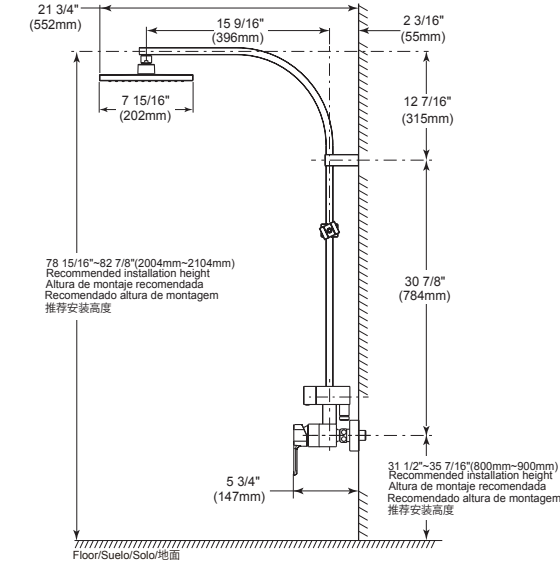

HARD CONNECTION

Model	Finish	Case	Price
ISP00011	Chrome	3	316.00