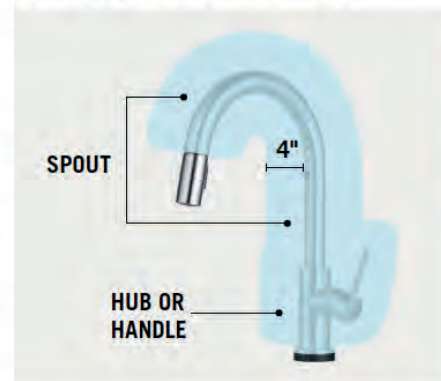

FEATURES

Manual, Touch₂O and Touchless Functionality

4-inch Capacitive Sensing Field

TempSense® Indicator