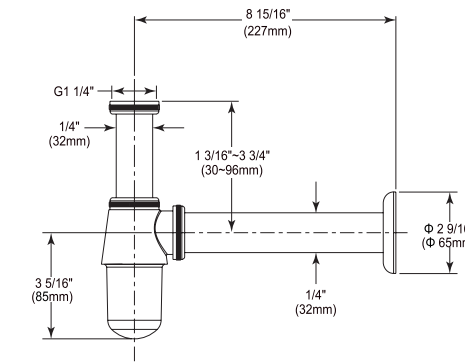

Grid Drain without Overflow

Model	Finish	Case	Price
IAOGD002	NA	12	12.00

- Brass grid strainer
- Without overflow design

BOTTLE TRAPS

Bottle Trap 200 mm

Model	Finish	Case	Price
IAOBT200	Chrome	6	52.00

- Brass bottle body
- Adjustable drain pipe height
- 227 mm from wall