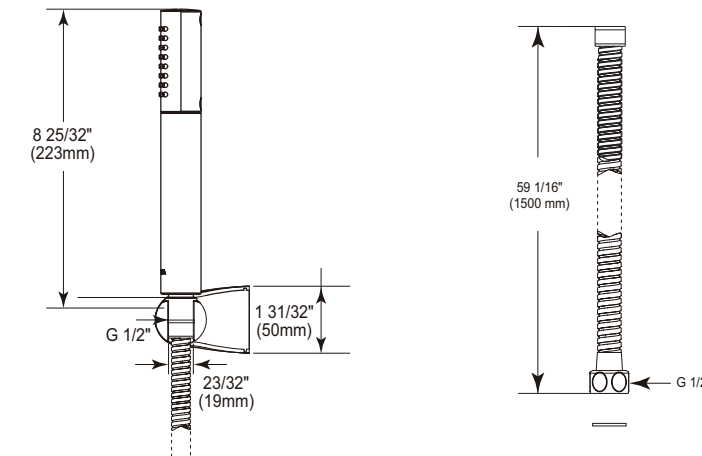

- Touch-Clean® single-setting Hand shower
- 59" (1500 mm) long metal hose
- G 1/2" (12.7 mm) connection
- 18.2 LBS/8.3 KG
- 2.5 gpm @ 80 psi, 9.5 L/min @ 550 kPa
- Full body spray

Model	Finish	Case	Price
S664	Chrome	6	47.00