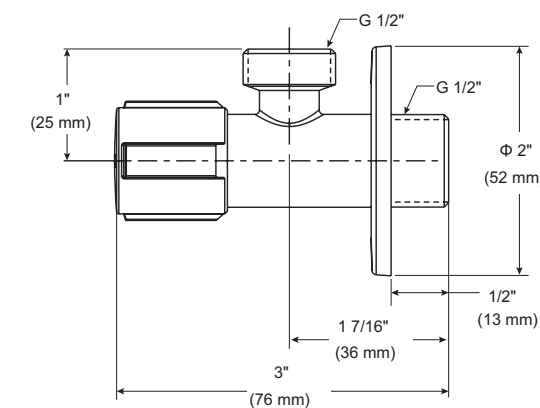

Model	Finish	Case	Price
IAO36004	Chrome	30	12.00

- Quarter Turn (1/4) Angle Stop Valve with Flange
- Forged Brass Body
- Ceramic Disc valve with 10,000 life cycles
- 100% Tested for Leakage
- G1/2" - ISO228/1:2000 male thread connection

Delta Angle Valve 3/8"