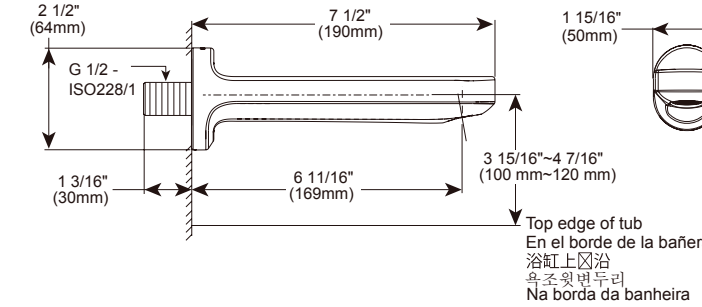

TUB & SHOWER

Tub Spout

Model	Finish	Case	Price
ITS61350	Chrome	6	135.00

- Metal tub spout
- G 1/2-ISO228/1:2000 thread connection

In-Wall Tub & Shower Trim for Push Button Diverter

Model	Finish	Case	Price
T853355	Chrome	6	92.00