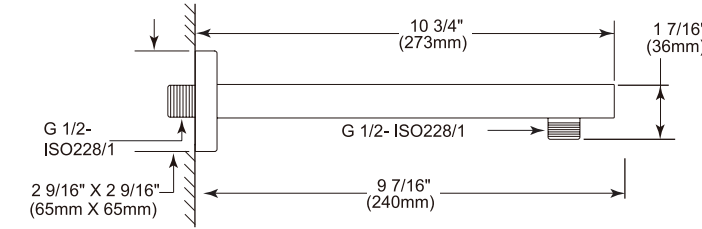

SHOWER ARMS & FLANGE

Square Design Shower Arm & Escutcheon

Model	Finish	Case	Price
RP60672	Chrome	6	66.00

- Chrome plated
- Brass casting shower arm and escutcheon
- G 1/2-ISO228/1:2000 thread connection