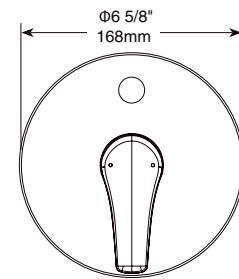

Model	Finish	Case	Price
T853440	Chrome	6	44.00

- Polished chrome escutcheon
- Easy slip-on installation design
- Metal handle with hot/cold temperature indicator
- Must order rough-in separately - R85300