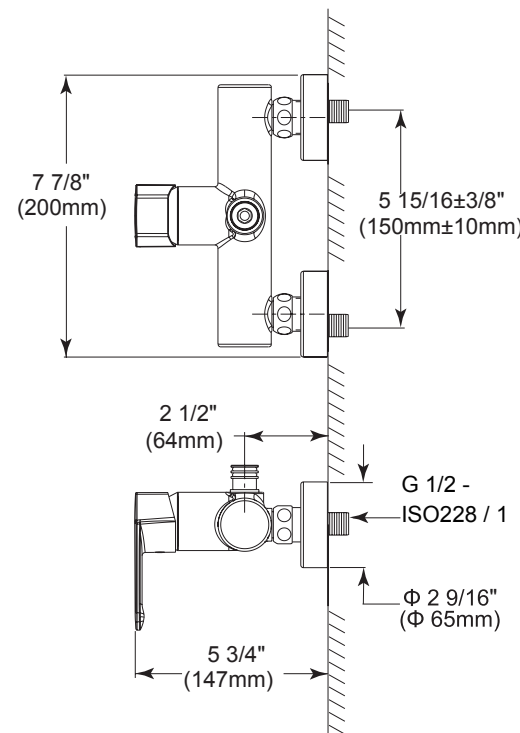

- Casted brass body
- 35 mm ceramic cartridge with 500,000 life cycles per standard ASME A112.18.1
- Metal handle with hot/cold temperature indicator
- 100% leak tested
- Integrated diverter switches water between Shower head and Hand shower
- Integrated connection between Shower pipe and faucet
- Single function Touch-Clean® Hand shower Set
- 7 15/16" (202 mm) X 7 15/16" (202 mm) 1 function touch-clean Shower Head
- Adjustable Hand shower holder
- 59" (1500 mm) long metal double-interlock anti-wrist shower hose, G 1/2 - ISO228/1:2000 thread connection
- Must use ISP00011 and ISP00011-V together

Model	Finish	Case	Price
ISP00010-V	Chrome	3	189.00