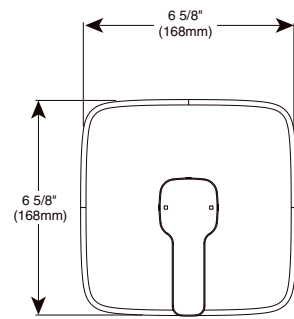

- In-wall installation
- Brass body
- G 1/2" (12.7 mm) female thread
- 7.7 LBS/3.5 KG
- Ceramic cartridge

In-Wall Shower Only Trim

Model	Finish	Case	Price
T852339	Chrome	6	50.00
T852339-CZ	Champagne Bronze®	6	90.00