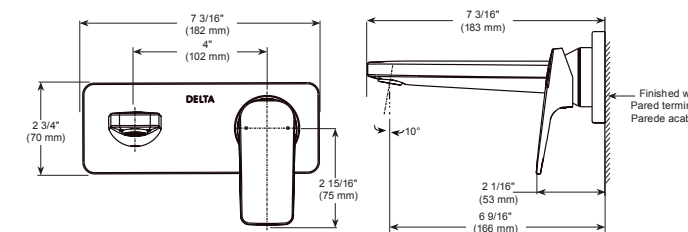

Model	Finish	Case	Price
R85400-IN-WL	Chrome	3	145.00

- Rough only, must order trim separately
- For use with single handle wall-mount bathroom faucets
- Brass body provides years of reliability behind the wall
- Maximum rough-in depth 2-3/4 in.
- Premium 35mm ceramic cartridge with diamond hard ceramic disc; tested over 500,000 cycles to ensure long-lasting leak-free use
- Leak Proof : 100% leak tested

Model	Finish	Case	Price
44425-LPU	Polished Chrome	3	82.00
44425-BLLPU	Matte Black	3	125.00

- Modern contemporary design: defined by streamlined simplicity and soft rectangular look, the single handle lavatory faucet complements any style of bathroom
- Single handle faucet: ergonomically designed single handle lever offers smooth operation with effortless temperature and flow control
- Long-lasting leak-free performance: solid metal construction with premium ceramic cartridge ensure long-lasting leak-free performance
- Corrosion resistant finish will not fade or tarnish over a period
- High performance aerator for a soft and splash-free stream
- Easy to install: flexible pre-assembled hose with standard G1/2" connection and all mounting hardware come together in one convenient box

Model	Finish	Case	Price
T31444-WL	Polished Chrome	6	92.00
T31444-BLWL	Matte Black	6	150.00

- Modern contemporary design: defined by streamlined simplicity and soft rectangular look, the single handle wall mount lavatory faucet complements any style of bathroom
- Single handle faucet: ergonomically designed single handle lever offers smooth operation with effortless temperature and flow control
- Long-lasting leak-free performance: solid metal construction with premium ceramic cartridge ensure long-lasting leak-free performance
- Corrosion resistant finish will not fade or tarnish over a period
- High performance aerator for a soft and splash-free stream
- Must order rough (R85400-IN-WL) separately.