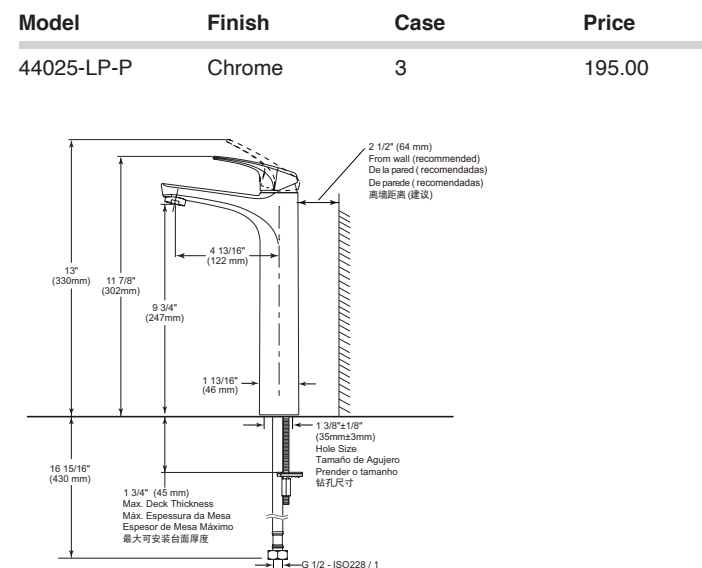

- One-piece brass casted body
- 35 mm ceramic cartridge
- Faucet 100% leak tested
- Metal handle with hot/cold temperature indicator
- Stainless steel braided flexible supply hose with G 1/2 - ISO228 / 1:2000 thread connection
- Double-shank mounting system with two installation nuts included
- Faucet includes water flow restricted aerator
- Less pop-up