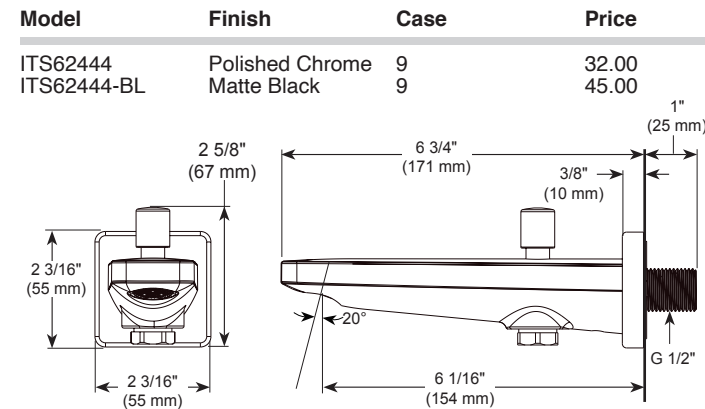

- Modern contemporary design: defined by streamlined simplicity and soft rectangular look, the single handle wall mount lavatory faucet complements any style of bathroom
- Long-lasting leak-free performance: solid metal construction ensure long-lasting leak-free performance
- Corrosion resistant finish will not fade or tarnish over a period
- High performance aerator for a soft and splash-free stream
- Easy to install: comes with standard G1/2" connection for easy installation