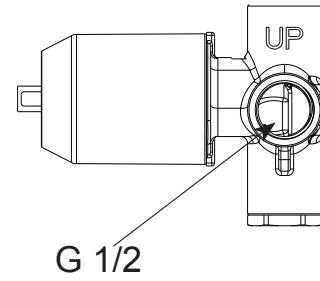

TUB & SHOWER

Rough-In

Model	Finish	Case	Price
R85200-SO	Chrome	3	95.20

- Shower only rough-in
- Finish: Polished Chrome
- Trim kit is sold separately
- One-Piece brass casted without stops
- G 1/2" inlet an outlet connections