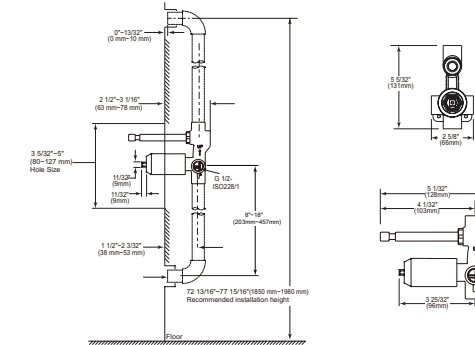

TUB & SHOWER

Rough-In with Push Button Diverter

Model	Finish	Case	Price
R85300	Chrome	3	127.00

- In-wall installation
- Brass body
- G 1/2" (12.7 mm) female thread
- 7.7 LBS/3.5 KG
- Ceramic cartridge