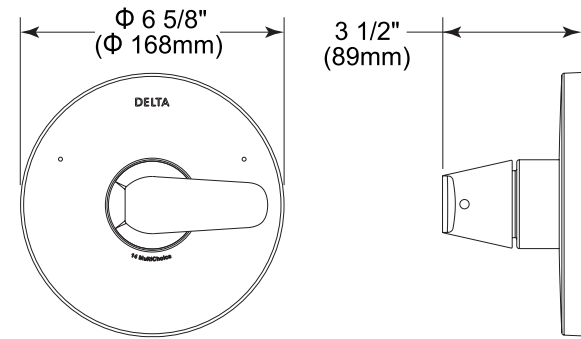

Model	Finish	Case	Price
T140230	Chrome	6	90.00

- Single hole installation
- Casted zinc alloy handle
- Monitor® 14 Series pressure balance bath mixing valve with Scald-Guard® included
- Maintains a balanced pressure of hot and cold water even when a valve is turned on or off elsewhere in the system
- Temperature only controlled with handle
- Field adjustable to limit handle rotation into hot water zone
- 120° max. handle rotation
- Must order MultiChoice® Universal rough R10000-UNBX separately