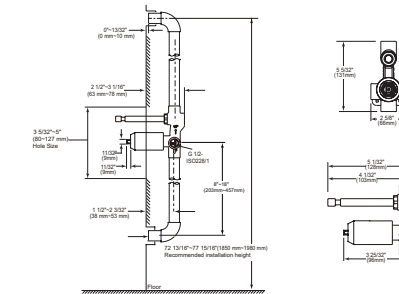

Rough-In with Push Button Diverter

Model	Finish	Case	Price
R85300	Chrome	3	127.00

- In-wall installation
- Brass body
- G 1/2" (12.7 mm) female thread
- 7.7 LBS/3.5 KG
- Ceramic cartridge