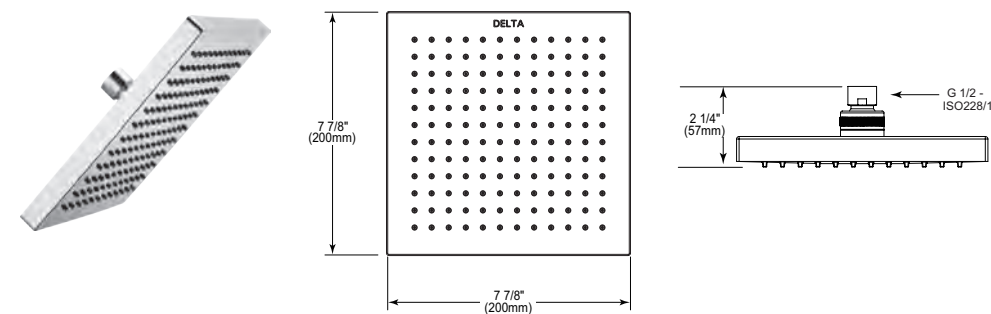

Single Setting Shower Head

Model	Finish	Case	Price
ISH11006	Chrome	3	55.00

- Touch-Clean® Single function Shower head
- 7 7/8" x 7 7/8" (200.025 mm x 200.025 mm)
- 2 1/4" (57.150 mm) high
- G 1/2" (12.7 mm) connection
- 3.5 LBS/1.6 KG
- 2.4 gpm @ 14.5 psi, 9.0 L/min @ 100 kPa
- Soft rain spray