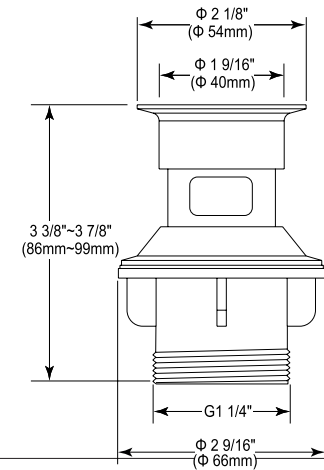

GRID DRAINS

Grid Rain with Overflow

Model	Finish	Case	Price
IAOGD001	NA	12	11.15

- Brass grid strainer
- With overflow design

Grid Drain without Overflow

Model	Finish	Case	Price
IAOGD002	NA	12	12.00

- Brass grid strainer
- Without overflow design