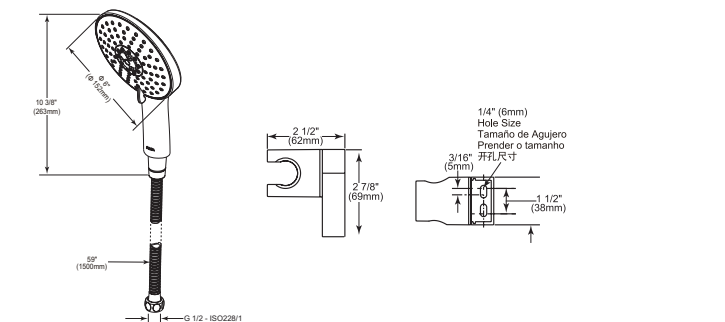

7 Setting Hand Shower

Model	Finish	Case	Price
S661	Chrome	3	90.00

- Seven-setting rainfall Touch-Clean® Hand shower
- 59" (1500 mm) long metal double-interlock tensile shower hose and mounting bracket included
- G 1/2 - ISO228/1:2000 thread connection
- Flow restrictor included in Hand shower
- 2.5 gpm @ 25 psi with restrictor
- Full Body Spray, Full Spray with Massage, Massage Spray, Soft Drench Spray, Soft Drench with Full Spray, Adjustable Full Spray, Aerated Spray