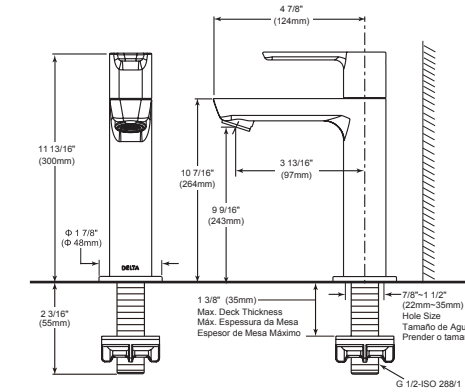

BATHROOM FAUCETS

Model	Finish	Case	Price
33920-P	Chrome	3	150.00