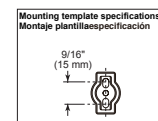

- Modern Series
- 24" (609.601 mm) Towel Bar
- Zinc base
- Mounting hardware included
- Hole size 3/16" (5mm)

Curved Towel Holder

Model	Finish	Case	Price
IAO35046	Chrome	3	47.10

- Modern Series
- Towel Ring
- Zinc base
- Mounting hardware included
- Hole size 3/16" (5mm)