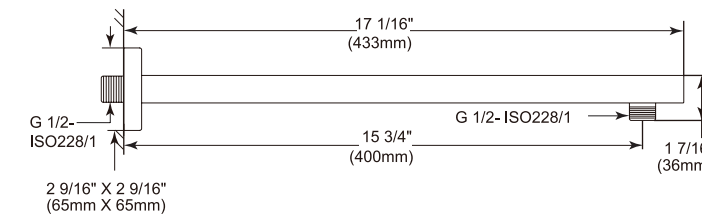

Square Design Shower Arm & Escutcheon

Model	Finish	Case	Price
RP60674	Chrome	6	80.00

- Chrome plated
- Brass casting shower arm and escutcheon
- G 1/2-ISO228/1:2000 thread connection