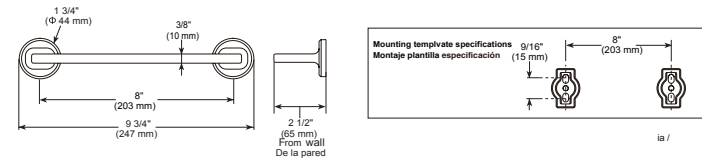

ACCESSORIES - KENDARI

8" Curved Towel Bar

Model	Finish	Case	Price
IAO35008	Chrome	3	62.95

- Modern Series
- 8" (457.201 mm) Towel Bar
- Zinc base
- Mounting hardware included
- Hole size 3/16" (5mm)