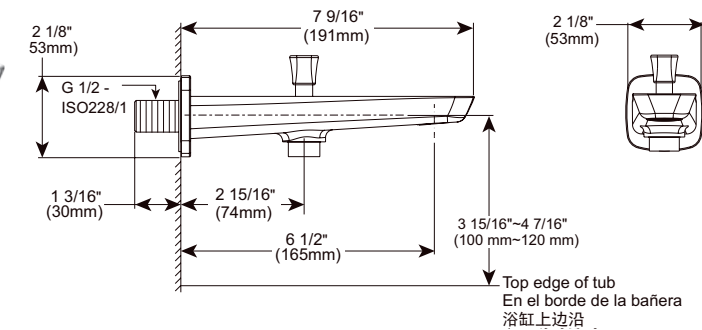

- Brass tub spout
- G 1/2" (12.7 mm) connection
- Full Flow Rate
- 4.4 LBS/2.0 KG
- 6 11/32" (161 mm) long
- Coordinates with Elemetro™

Diverter Tub Spout

Model	Finish	Case	Price
ITS62339	Chrome	6	88.00
ITS62339-CZ	Champagne Bronze®	6	135.00
ITS62339-PN	Polished Nickel	6	114.00

- Chrome plated metal tub spout with pull-up diverter
- G 1/2-ISO228/1:2000 thread connection

Diverter Tub Spout

Model	Finish	Case	Price
ITS62265	Chrome	6	113.00