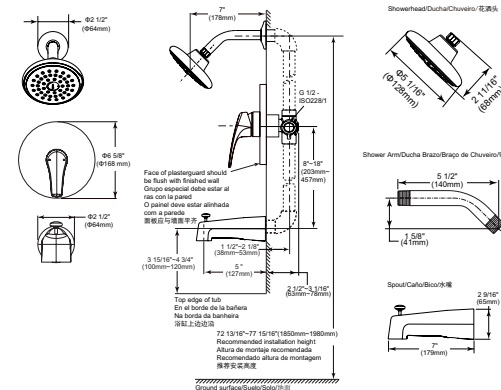

TUB & SHOWER

In-Wall Tub & Shower

Model	Finish	Case	Price
44075-SQ	Chrome	3	171.00

- Brass body
- 35 mm ceramic cartridge
- Valve assembly 100% leak tested
- G 1/2 - ISO228/1:2000 thread connection
- Metal handle with hot/cold temperature indicator
- Single setting Touch-Clean® quadrate rainfall Shower head and metal tub spout
- Full Body Spray