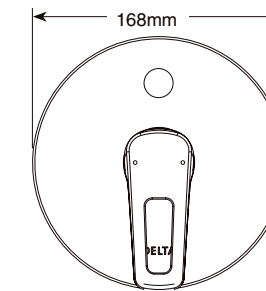

In-Wall Tub & Shower Trim for Push Button Diverter

Model	Finish	Case	Price
T853440-LP	Chrome	6	51.00

- Polished chrome escutcheon
- Easy slip-on installation design
- Metal handle with hot/cold temperature indicator
- Must order rough-in separately - R85300