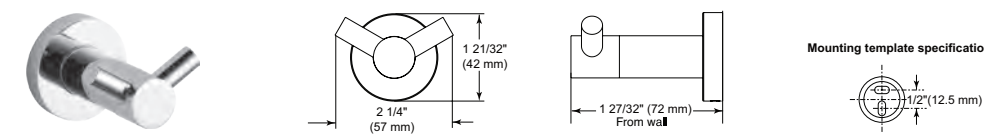

Cylindrical Double Robe Hook

Model	Finish	Case	Price
IAO20136	Chrome	12	20.35

- Modern Series
- Robe Hook
- Extends 2.8" (71.120 mm) from wall
- 3.8 LBS/1.8 KG
- Mounting hardware included