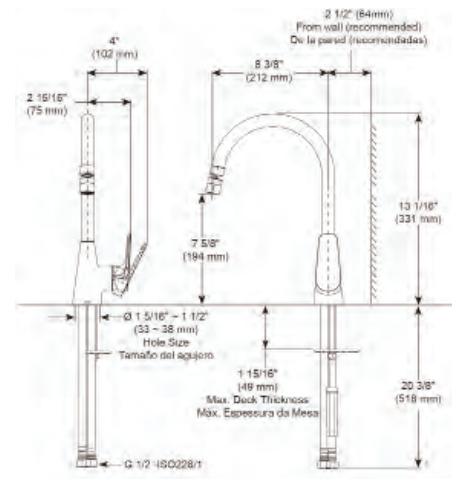

Model	Finish	Case	Price
44001-SQ	Chrome	3	125.00

- Multi Flow Technology
- Flexible Spout
- Two function sprayhead allows you to switch between Soft Stream & Powerful Spray by simply rotating the aerator housing
- The high-arc, gooseneck design swivels 360° degrees with 45° swivel aerator for added convenience during everyday kitchen tasks
- The optimized height fits under any cabinet for installation flexibility and the high-arc spout offers maximum clearance for oversized items like large cookware and tall pitchers
- Maximum 1.8 gpm @60 psi, 6.8 L/min @414 kPa
- Ergonomically designed metal handle with hot/cold temperature indicator
- Premium 35mm cartridge with diamond hard ceramic disc; tested over 500,000 cycles to ensure long-lasting leak-free use
- Leak Proof: 100% leak tested
- All mounting hardware included
- Stainless Steel braided flexivle supply hose with G1/2" ISO228/1:2000 standard connections