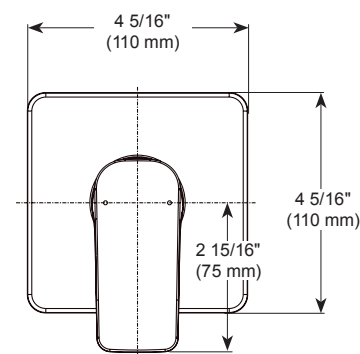

- In-wall installation
- Brass body
- G 1/2" (12.7 mm) female thread
- 7.7 LBS/3.5 KG
- Ceramic cartridge

In-Wall Shower Only Trim

Model	Finish	Case	Price
T852444	Polished Chrome	12	32.00
T85444-BL	Matte Black	12	45.00