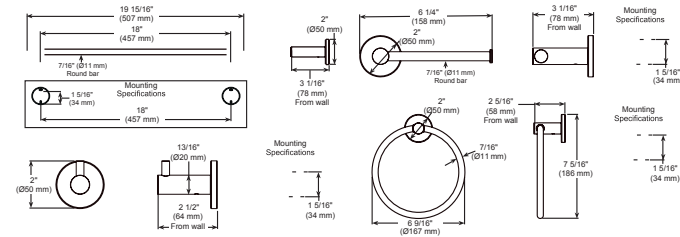

ACCESSORIES - MODERN

Modern Round Bathroom Accessories Combo

Model	Finish	Case	Price
IAOCB002	Polished Chrome	6	74.50

- Modern contemporary design: defined by streamlined simplicity and rectangular look, modern square accessories complement any style of bathroom
- Long-lasting: solid metal construction for durability and reliability
- Corrosion resistant finish will not fade or tarnish over a period
- Easy to install: required a hole size of 1/4" (6mm). All the mounting hardware included with the product
- Comes in a combo set of 4 accessories