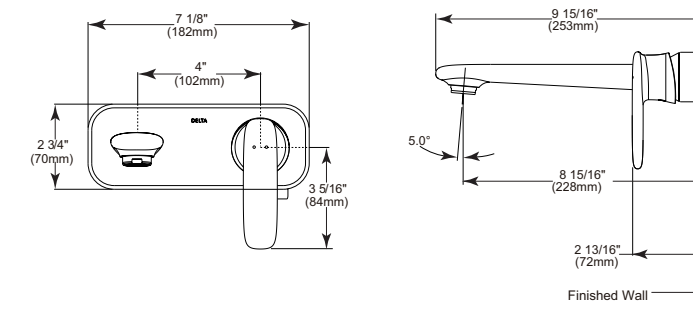

- Brass spout
- Extends 9 15/16" (253 mm) from wall
- Metal escutcheon and handle
- G 1/2" (12.7 mm) female thread connection
- Must order rough-in separately - R85400-IN-WL
- Coordinates with Ara® / Arzo®