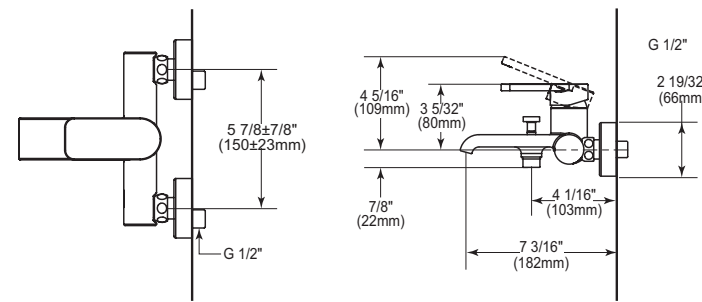

ON-WALL TUB & SHOWER

On-Wall Tub & Shower - Valve Only

Model	Finish	Case	Price
26550-VO	Chrome	3	249.00

- On-wall shower installation
- 7 3/16" (182.563 mm) diverter tub spout
- Metal lever handle
- G 1/2" (12.7 mm) connection
- Handle adjusts temperature
- Hot/cold indicators
- Less Hand shower
- Ceramic valve system
- 4.9 LBS/2.2 KG