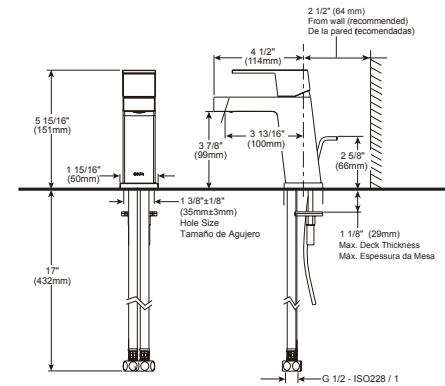

BATHROOM FAUCETS

Model	Finish	Case	Price
34025	Chrome	3	170.00