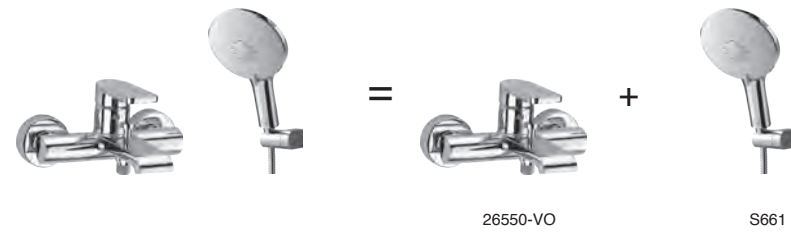

ON-WALL TUB & SHOWER