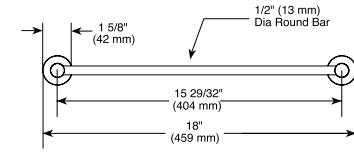

Mounting template specifications

ACCESSORIES - LILAH®

24" Cylindrical Towel Shelf with Bar

Model	Finish	Case	Price
IAO20130	Chrome	6	122.05

- Modern Series
- 24" (609.601 mm) Double Towel Shelf
- Extends 8 3/4" (222.0 mm) from wall
- 12.4 LBS/5.6 KG
- Mounting hardware included