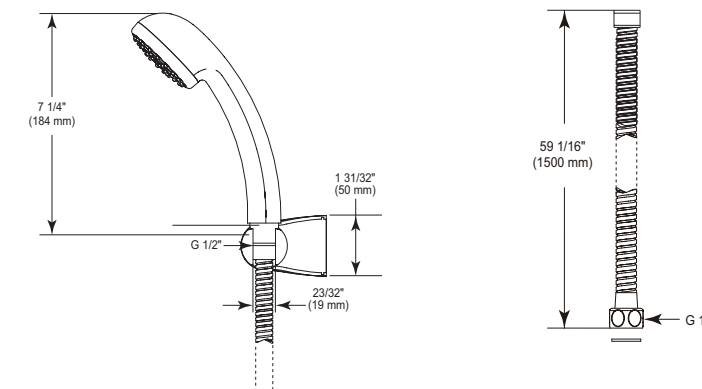

Model	Finish	Case	Price
S450-CH	Chrome	6	35.00

- Touch-Clean® single-setting Hand shower
- 59" (1500 mm) long metal hose
- G 1/2" (12.7 mm) connection
- 11.3 LBS/5.1 KG
- 2.5 gpm @ 80 psi, 9.5 L/min @ 550 kPa
- Full Body Spray