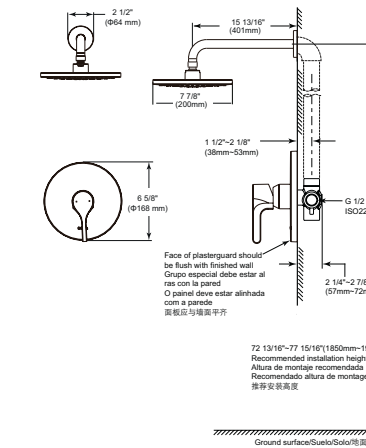

In-Wall Shower Only

Model	Finish	Case	Price
35576	Chrome	3	264.00

- In-wall shower installation
- 35mm ceramic cartridge
- Meets mechanical performances per ASME A112.18.1
- Valve assembly 100% leak tested
- G 1/2 - ISO228/1:2000 thread connection
- Metal handle with hot/cold temperature indicator
- Shower only model includes shower head, shower arm and trim:
  - 1 Setting Touch-Clean® quadrate rainfall shower head
  - Full Body Spray