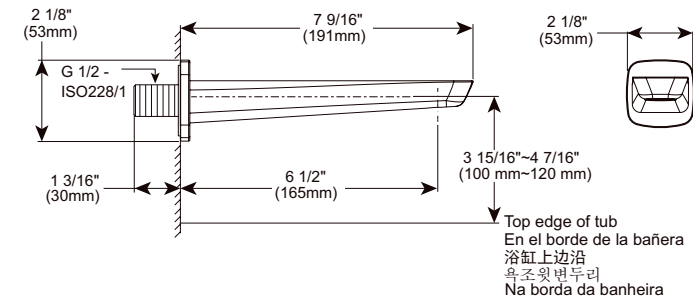

TUB & SHOWER

Tub Spout

Model	Finish	Case	Price
ITS61339	Chrome	6	62.00
ITS61339-CZ	Champagne Bronze®	6	124.00
ITS61339-PN	Polished Nickel	6	104.00