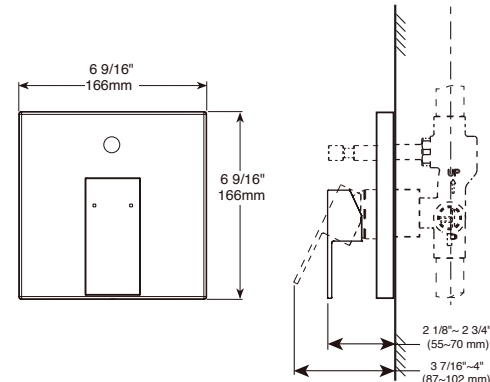

IXA JIVE
In-Wall Tub & Shower Trim
for Push Button Diverter

Model	Finish	Case	Price
T853440-SQ	Chrome	6	48.00

- Polished chrome escutcheon
- Easy slip-on installation design
- Metal handle with hot/cold temperature indicator
- Must order rough-in separately - R85300