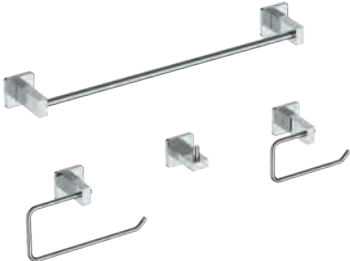

MODERN SQUARE BATHROOM ACCESSORIES COMBO

18" Towel Bar
Towel Ring
Robe Hook
Tissue Holder
IAOCB001