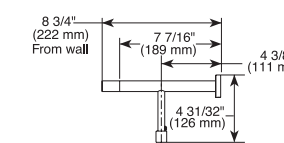

Mounting template specifications

ACCESSORIES - LILAH®

24" Cylindrical Towel Shelf with Bar

Model	Finish	Case	Price
IAO20130	Chrome	6	122.05

- Modern Series
- 24" (609.601 mm) Double Towel Shelf
- Extends 8 3/4" (222.0 mm) from wall
- 12.4 LBS/5.6 KG
- Mounting hardware included