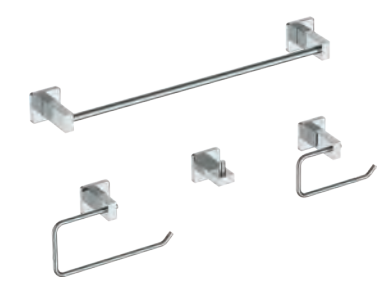

MODERN SQUARE BATHROOM ACCESSORIES COMBO

18" Towel Bar
Towel Ring
Robe Hook
Tissue Holder
IAOCB001