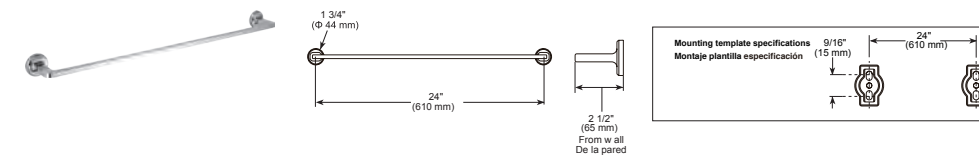

- Modern Series
- 24" (609.601 mm) Towel Bar
- Zinc base
- Mounting hardware included
- Hole size ϕ 3/16" (5mm)

24" Curved Towel Bar with Glass Shelf

Model	Finish	Case	Price
IAO35032	Chrome	3	164.80

- Modern Series
- 24" (609.601 mm) Towel Bar with Glass Shelf
- Zinc base, glass panels
- Mounting hardware included
- Hole size ϕ 3/16" (5mm)