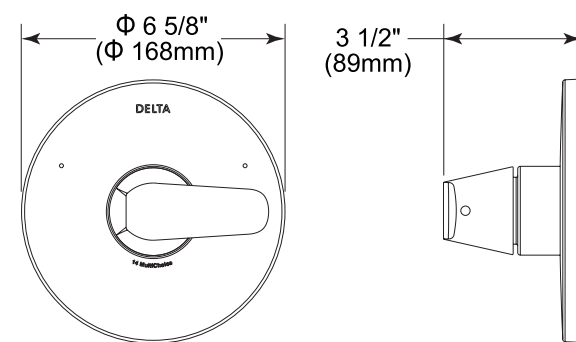

Monitor® 14 Series Valve Only Trim

Model	Finish	Case	Price
T140230	Chrome	6	90.00

- Single hole installation
- Casted zinc alloy handle
- Monitor® 14 Series pressure balance bath mixing valve with Scald-Guard® included
- Maintains a balanced pressure of hot and cold water even when a valve is turned on or off elsewhere in the system
- Temperature only controlled with handle
- Field adjustable to limit handle rotation into hot water zone
- 120° max. handle rotation
- Must order MultiChoice® Universal rough R10000-UNBX separately