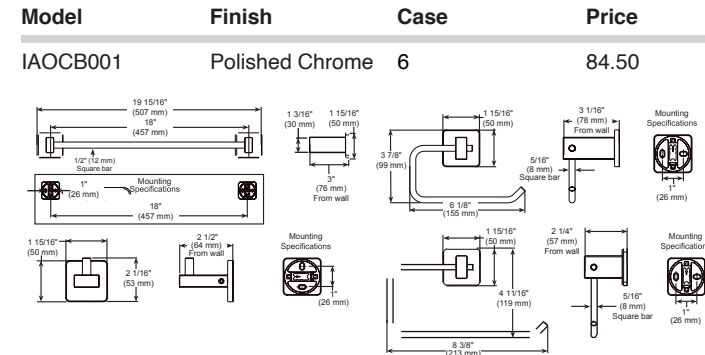

ACCESSORIES- MODERN

Modern Square Bathroom Accessories Combo

- Modern contemporary design: defined by streamlined simplicity and rectangular look, modern square accessories complement any style of bathroom
- Long-lasting: solid metal construction for durability and reliability
- Corrosion resistant finish will not fade or tarnish over a period
- Easy to install: required a hole size of 1/4" (6mm). All the mounting hardware included with the product
- Comes in a combo set of 4 accessories