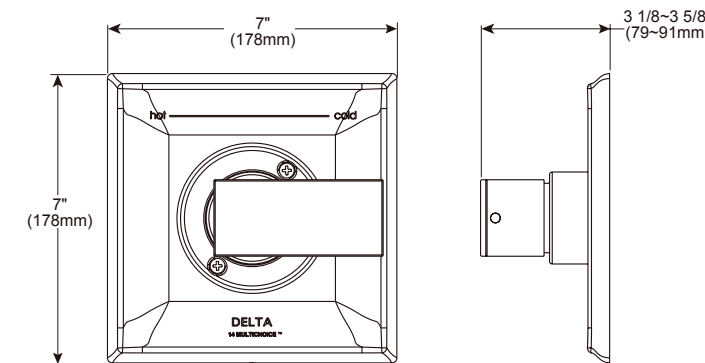

Model	Finish	Case	Price
T140340	Chrome	6	100.00