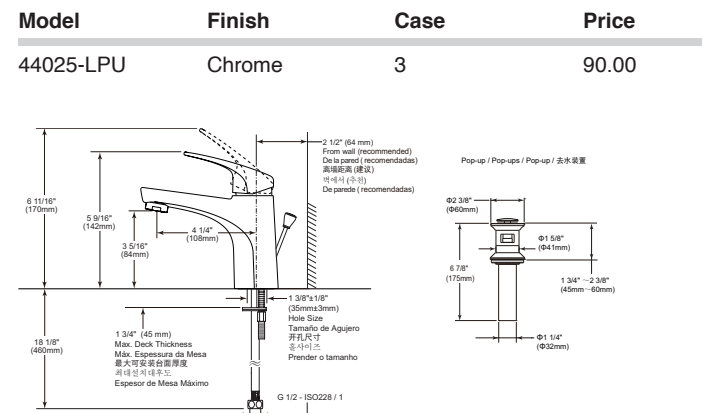

- Casted brass body
- 35 mm ceramic cartridge
- Faucet 100% leak tested
- Metal handle with hot/cold temperature indicator
- Stainless steel braided flexible supply hose with G 1/2 - ISO228 / 1:2000 thread connection
- Double-shank mounting system with two installation nuts included
- Faucet includes water flow restricted aerator
- Less pop-up