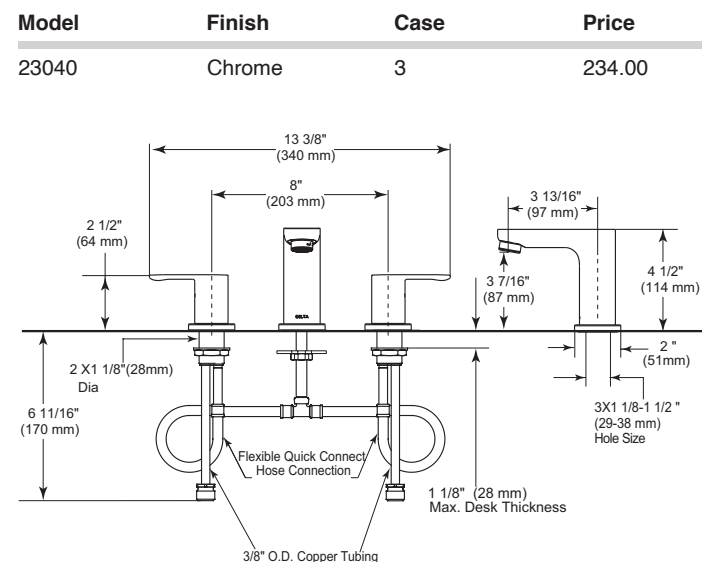

- 3-hole installation
- 11 11/32" (288.132 mm) – 21 3/8" (542.0 mm) long, 4 1/2" (114.0 mm) high
- Metal lever handles
- G 1/2" (12.7 mm) connection
- 3 7/16" (87.313 mm) from deck to aerator
- 1 1/8" (28.575 mm) max. deck thickness
- Hot/cold indicators
- Pop-up drain not included - order separately
- 14.2 LBS/6.4 KG
- 2.2 gpm @ 60 psi, 8.3 L/min @ 414 kPa