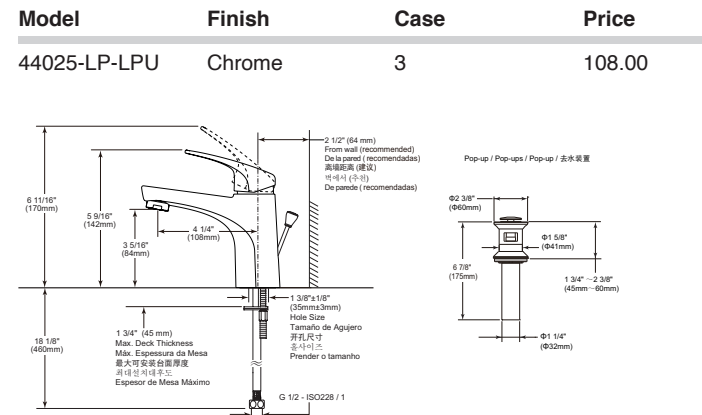

- Casted brass body
- 35 mm ceramic cartridge
- Faucet 100% leak tested
- Metal handle with hot/cold temperature indicator
- Stainless steel braided flexible supply hose with G 1/2 - ISO228 / 1:2000 thread connection
- Double-shank mounting system with two installation nuts included
- Faucet includes water flow restricted aerator
- Less pop-up

Single Handle
Wall Mount
Lavatory Trim

Model	Finish	Case	Price
T31440-WL-LP	Chrome	3	115.00