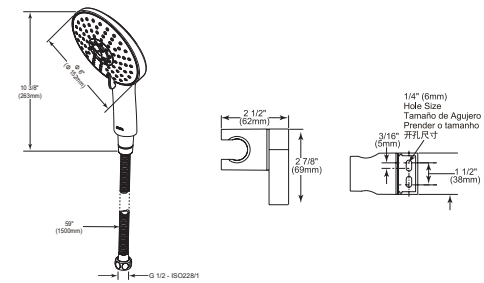

7 Setting Hand Shower

Model	Finish	Case	Price
S661	Chrome	3	90.00

- Seven-setting rainfall Touch-Clean® Hand shower
- 59" (1500 mm) long metal double-interlock tensile shower hose and mounting bracket included
- G 1/2 - ISO228/1:2000 thread connection
- Flow restrictor included in Hand shower
- 2.5 gpm @ 25 psi with restrictor
- Full Body Spray, Full Spray with Massage, Massage Spray, Soft Drench Spray, Soft Drench with Full Spray, Adjustable Full Spray, Aerated Spray