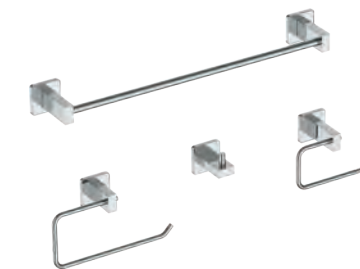

Single Handle Vessel
33825-PDV
Diamond Seal® Technology

Single Handle
Wall Mount Rough
R85400-IN-WL

Single Handle
Wall Mount
T31338-WL

ACCESSORIES - RIBBON

24" Towel Bar
IA020524

Robe Hook
IA020536

Towel Ring
IA020546

Tissue Holder without Cover
IA020551

Corner Caddy
IA020170

Double Face Mirror
IA020175

MODERN SQUARE BATHROOM ACCESSORIES COMBO

18" Towel Bar
Towel Ring
Robe Hook
Tissue Holder
IAOCB001

(CH)

(CH) CHROME

TUB/SHOWERS