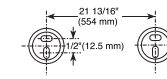

Mounting template specifications