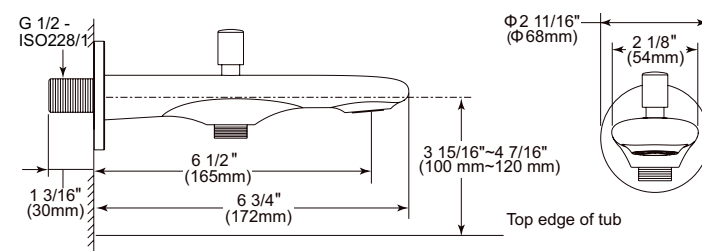

- Chrome plated
- Brass casting tub spout
- Tub spout with pull-up diverter
- G 1/2 - ISO228/1:2000 thread connection

Diverter Tub Spout

Model	Finish	Case	Price
ITS62350	Chrome	6	149.00