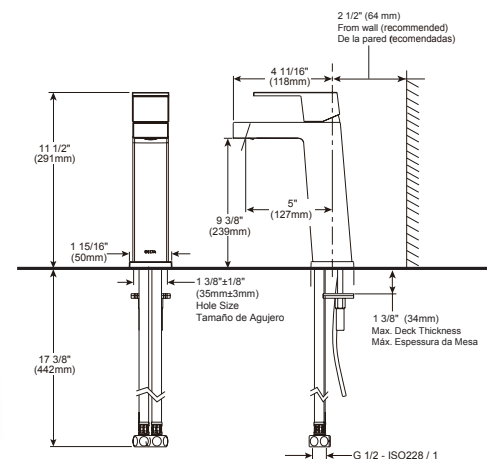

- 1-hole installation
- Rigid spout
- One-piece brass cast body
- 35 mm ceramic cartridge
- Meets mechanical performance per ASME A112.18.1
- Faucet 100% leak tested
- Metal handle with hot/cold temperature indicator
- Stainless steel braided flexible supply hose with G1/2 - ISO228 / 1:2000 thread connection
- Dual-shank mounting system with two installation nuts included
- Faucet with ±6° rotation aerator
- 4.0 gpm @ 60 psi, 15.1 L/min @ 414 kPa