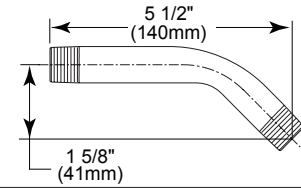

SHOWER ARMS & FLANGE

Single Handle
Vessel Lavatory Faucet

Model	Finish	Case	Price
RP6023	Chrome	1	38.35
RP6023BL	Matte Black	1	91.55
RP6023CZ	Champagne Bronze	1	81.50
RP6023CZPR	Lumicoat® Champagne Bronze	1	81.30
RP6023KS	Black Stainless	1	77.95
RP6023KSPR	Lumicoat® Black Stainless	1	83.45
RP6023OB	Oil Rubbed Bronze	1	53.25
RP6023PB	Polished Brass	1	86.65
RP6023PN	Polished Nickel	1	89.85
RP6023PNPR	Lumicoat® Polished Nickel	1	96.20
RP6023PR	Lumicoat® Chrome	1	41.05
RP6023RB	Venetian Bronze	1	77.95
RP6023SP	Spotshield Stainless	1	79.25
RP6023SS	Stainless	1	86.65
RP6023SSPR	Lumicoat® Stainless	1	92.80

• 1/2" IPS male threads
• 5 1/2" long

SHOWER FLANGE

Shower Flange

Model	Finish	Case	Price
RP51034	Chrome	1	23.25
RP51034CZ	Champagne Bronze	1	41.65
RP51034KS	Black Stainless	1	39.80
RP51034PN	Polished Nickel	1	36.85
RP51034RB	Venetian Bronze	1	39.80
RP51034SS	Stainless	1	39.80

• 2" outside diameter

Shower Flange

Model	Finish	Case	Price
RP6025	Chrome	1	20.30
RP6025BL	Matte Black	1	27.50
RP6025CZ	Champagne Bronze	1	30.15
RP6025CZPR	Lumicoat® Champagne Bronze	1	30.05
RP6025KS	Black Stainless	1	30.25
RP6025KSPR	Lumicoat® Black Stainless	1	32.40
RP6025OB	Oil Rubbed Bronze	1	28.85
RP6025PB	Polished Brass	1	28.85
RP6025PN	Polished Nickel	1	26.05
RP6025PNPR	Lumicoat® Polished Nickel	1	27.80
RP6025PR	Lumicoat® Chrome	1	21.70
RP6025RB	Venetian Bronze	1	28.85
RP6025SS	Stainless	1	26.05
RP6025SSPR	Lumicoat® Stainless	1	27.80

• 2 1/2" outside diameter

Shower Flange

Model	Finish	Case	Price
RP52144	Chrome	1	22.75
RP52144BL	Matte Black	1	25.05
RP52144CZ	Champagne Bronze	1	35.95
RP52144PN	Polished Nickel	1	31.25
RP52144RB	Venetian Bronze	1	34.40
RP52144SP	Spotshield Stainless	1	28.80
RP52144SS	Stainless	1	30.05

• 2" outside diameter

Shower Flange