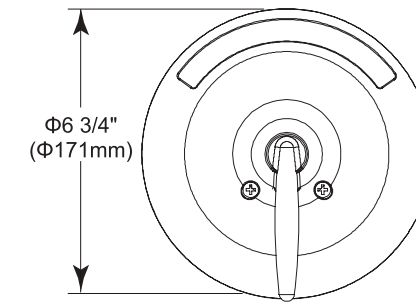

- 1/2" IPS male threads
- 5 1/2" long

TUB & SHOWER

In-Wall Shower - Valve Only

Model	Finish	Case	Price
25276-VOLA	Chrome	6	136.00

- In-wall shower installation
- Metal lever stick handle
- G 1/2" (12.7 mm) connection
- Single-function cartridge
- Handle adjusts temperature
- Hot/cold indicators
- Ceramic valve system
- Rough included
- 19.2 LBS/8.7 KG