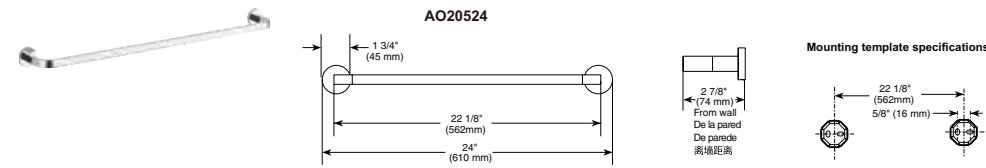

Model	Finish	Case	Price
IAO20524	Chrome	12	51.30

- Modern Series
- 24" (609.601 mm) Towel Bar
- Extends 2.9" (73.660 mm) from wall
- 9.0 LBS/4.1 KG
- Mounting hardware included

ACCESSORIES - RIBBON

Model	Finish	Case	Price
IAO20551	Chrome	12	33.15