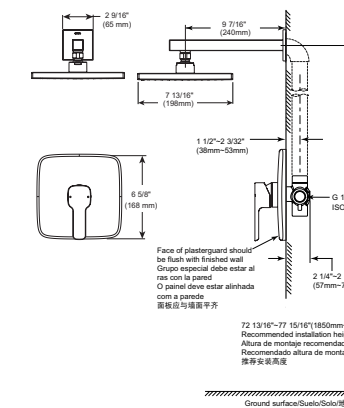

BATHROOM FAUCETS

Single Handle
Wall Mount Rough

Model	Finish	Case	Price
R85400-IN-WL	Chrome	3	145.00

- Rough only, must order trim separately
- For use with single handle wall-mount bathroom faucets
- Brass body provides years of reliability behind the wall
- Maximum rough-in depth 2-3/4 in.
- Premium 35mm ceramic cartridge with diamond hard ceramic disc; tested over 500,000 cycles to ensure long-lasting leak-free use
- Leak Proof : 100% leak tested

TUB & SHOWER

In-Wall Tub & Shower

Model	Finish	Case	Price
33985	Chrome	3	349.00

- Brass body
- Single setting Touch-Clean® quadrate rainfall shower head
- 35 mm ceramic cartridge
- Meets mechanical performance per ASME A112.18.1
- Valve assembly 100% leak tested
- Metal handle with hot/cold temperature indicator
- G 1/2 - ISO228/1:2000 thread connection
- Includes tub spout, shower head, and shower arm
- Full Body Spray

Single Handle
Wall Mount
Lavatory Trim

Model	Finish	Case	Price
T31339-WL	Chrome	3	150.00
T31339-CZWL	Champagne Bronze®	3	208.00
T31339-PNWL	Polished Nickel	3	187.00

- Brass spout
- Metal escutcheon and handle
- Must order rough-in separately - R85400-IN-WL
- Meets mechanical performance per ASME A112.18.1
- Faucet with ±6° rotation aerator.

In-Wall Shower Only

Model	Finish	Case	Price
33976	Chrome	3	255.00

- Brass body
- Single setting Touch-Clean® quadrate rainfall Shower head
- 35 mm ceramic cartridge
- Meets mechanical performance per ASME A112.18.1
- Valve assembly 100% leak tested
- Metal handle with hot/cold temperature indicator
- G 1/2 - ISO228/1:2000 thread connection
- Shower only model includes Shower head and shower arm
- Full Body Spray

Two Handle Widespread
Lavatory Faucet

Model	Finish	Case	Price
33940	Chrome	3	285.00