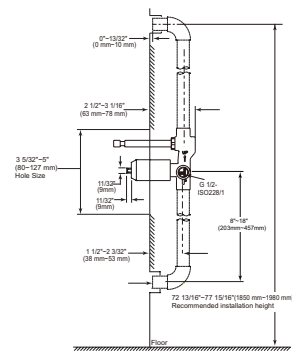

TUB & SHOWER

Rough-In with Push Button Diverter

Model	Finish	Case	Price
R85300	Chrome	3	127.00

- In-wall installation
- Brass body
- G 1/2" (12.7 mm) female thread
- 7.7 LBS/3.5 KG
- Ceramic cartridge

In-Wall Tub & Shower Trim for Push Button Diverter

Model	Finish	Case	Price
T853340	Chrome	6	54.00

- Easy slip-on installation design
- Metal handle with hot/cold temperature indicator
- Must order rough-in separately - R85300