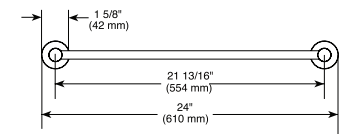

24" Cylindrical Towel Bar

Model	Finish	Case	Price
IAO20124	Chrome	12	44.00

- Modern Series
- 24" (609.601 mm) Towel Bar
- Extends 3 1/4" (82.0 mm) from wall
- 8.8 LBS/4.1 KG
- Mounting hardware included

Cylindrical Double Robe Hook

Model	Finish	Case	Price
IAO20136	Chrome	12	20.35

- Modern Series
- Robe Hook
- Extends 2.8" (71.120 mm) from wall
- 3.8 LBS/1.8 KG
- Mounting hardware included