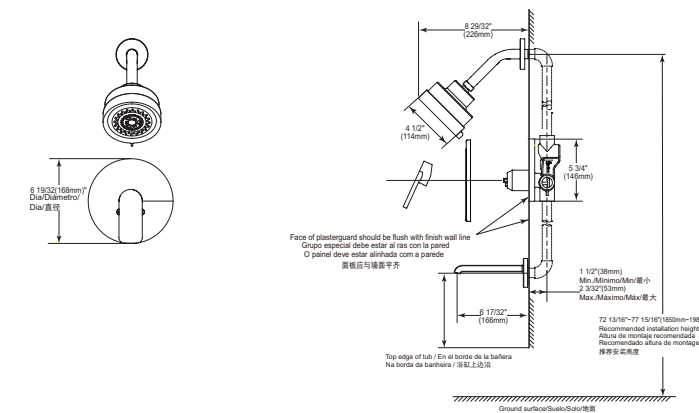

- In-wall shower installation
- Five-setting Shower Head
- Metal lever handle
- G 1/2" (12.7 mm) connection
- Single-function cartridge
- Handle adjusts temperature
- Hot/cold indicators
- Ceramic valve system
- Rough included
- 17.2 LBS/7.8 KG

Model	Finish	Case	Price
S661	Chrome	3	90.00