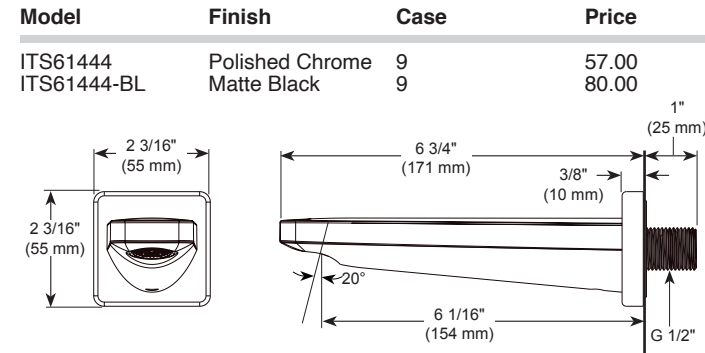

TUB & SHOWER

- Modern contemporary design: defined by streamlined simplicity and soft rectangular look, the single handle wall mount lavatory faucet complements any style of bathroom
- Long-lasting leak-free performance: solid metal construction ensure long-lasting leak-free performance
- Corrosion resistant finish will not fade or tarnish over a period
- High performance aerator for a soft and splash-free stream
- Easy to install: comes with standard G1/2" connection for easy installation