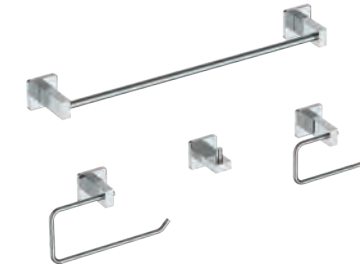

MODERN SQUARE BATHROOM ACCESSORIES COMBO

18" Towel Bar
Towel Ring
Robe Hook
Tissue Holder
IAOCB001