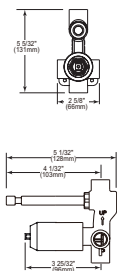

TUB & SHOWER

Rough-In with Push Button Diverter

Model	Finish	Case	Price
R85300	Chrome	3	127.00

- In-wall installation
- Brass body
- G 1/2" (12.7 mm) female thread
- 7.7 LBS/3.5 KG
- Ceramic cartridge