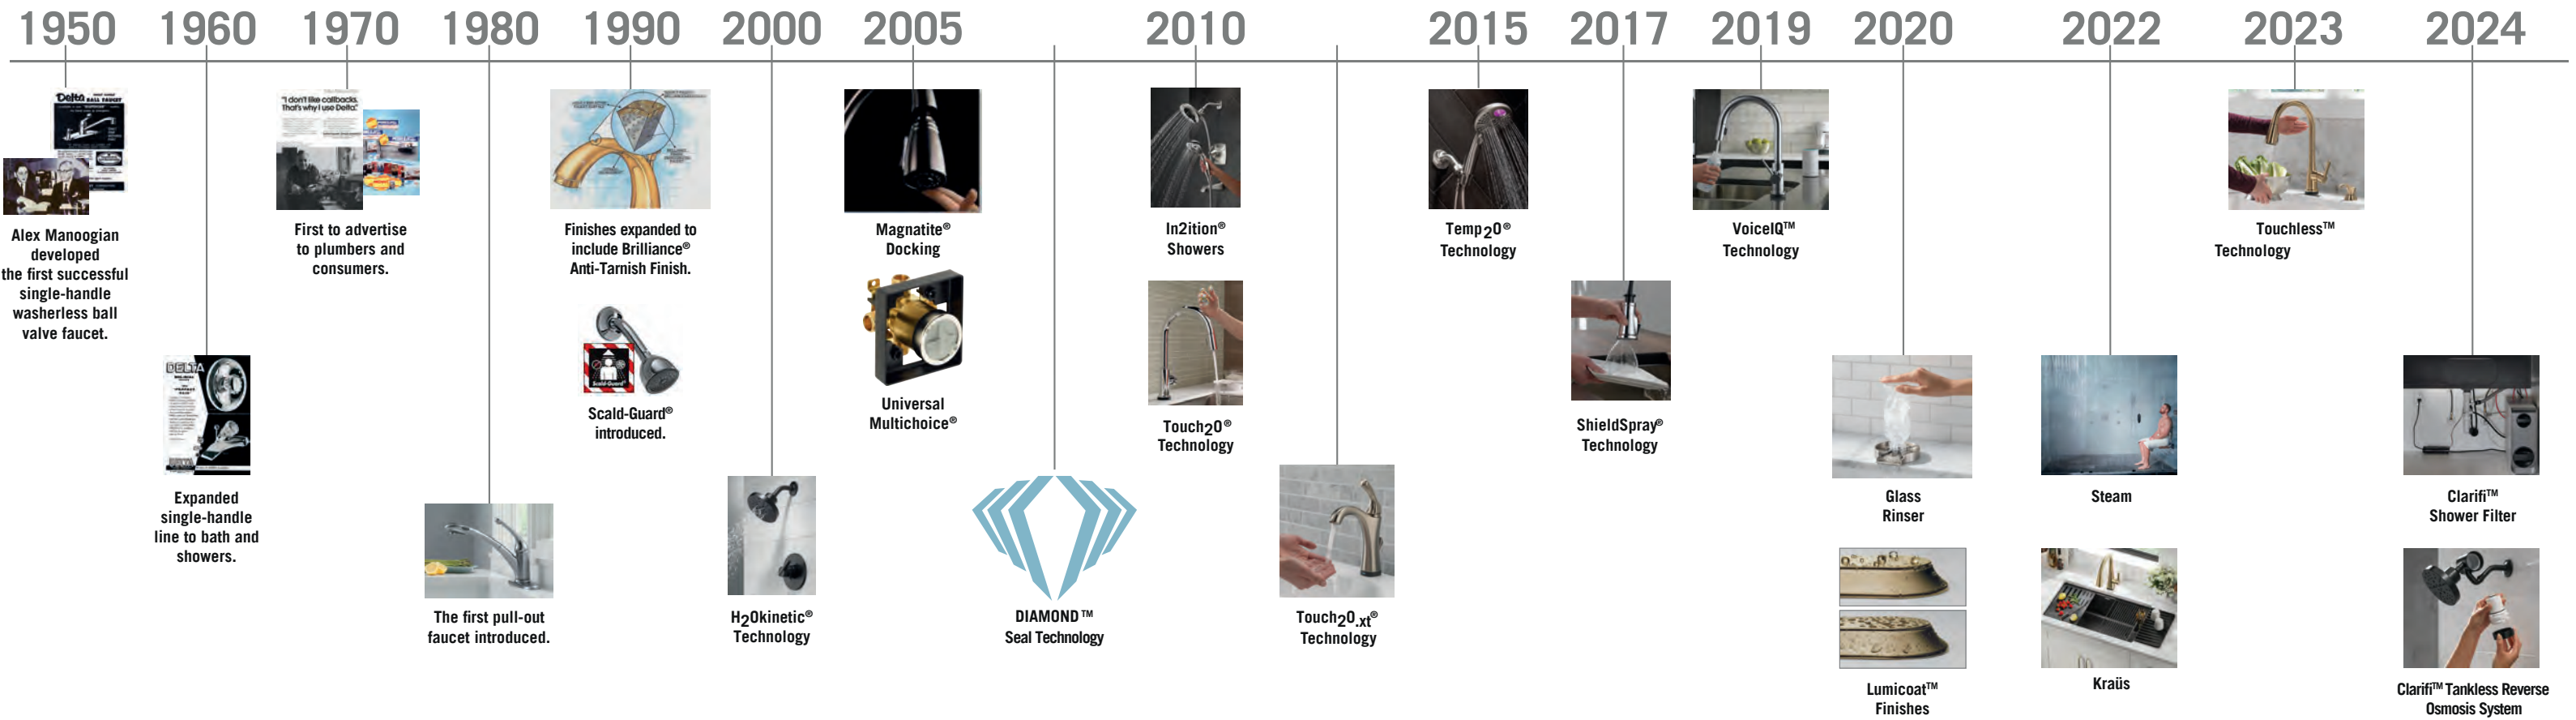

Intense Invigorating Spray vs Standard Shower

Spray creates powerful water patterns, for an energizing experience.

The full immersion spray relaxes your body and turns your shower into a serene retreat.

Dense Natural Rainfall Spray vs Standard Shower

Spray creates saturating water patterns, for a relaxing experience.

H₂OKINETIC ULTRASOAK™

Saturating water patterns create a peaceful experience by mimicking the sensation of a dense, natural rainfall. The perfect choice to prepare for, or melt away, any kind of day.

see what Delta can do

INSPIRATION + INNOVATION

Smart solutions designed for the way you live.

BATH

Stepping into a bathroom should evoke a sense of calm and relaxation with a design to match. Make the most of your space with beautiful products that feature helpful innovations like Diamond Seal® Technology, Lumicoat® Finishes and MagnaTite® Docking pull-down spray wands. Just another way we make every moment easier and more beautiful, day after day.

DIAMOND SEAL® TECHNOLOGY

Delta faucets with Diamond Seal® Technology perform like new for life with a patented design which reduces leak points, is less hassle to install and lasts twice as long as the industry standard*.