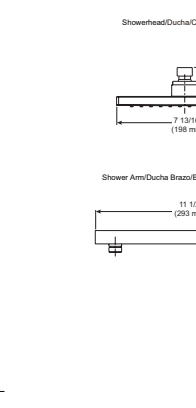

- Brass body
- Single setting Touch-Clean® quadrate rainfall Shower head
- 35 mm ceramic cartridge
- Meets mechanical performance per ASME A112.18.1
- Valve assembly 100% leak tested
- Metal handle with hot/cold temperature indicator
- G 1/2 - ISO228/1:2000 thread connection
- Shower only model includes Shower head and shower arm
- Full Body Spray

Two Handle Widespread
Lavatory Faucet