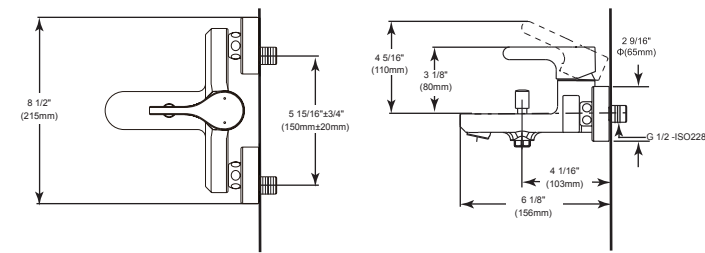

ON-WALL

On-Wall Tub & Shower - Valve Only

Model	Finish	Case	Price
35550-VO	Chrome	3	214.00

- On-wall Tub & Shower installation
- 35mm ceramic cartridge
- Meets mechanical performances per ASME A112.18.1
- Faucet 100% leak tested
- Metal handle with hot/cold temperature indicator