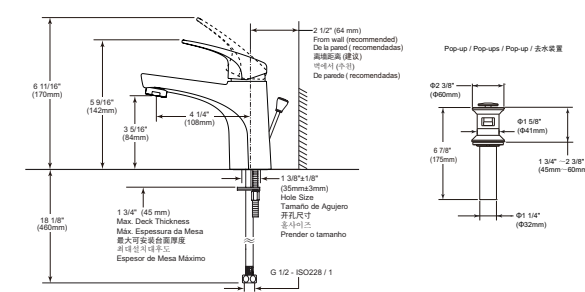

- Casted brass body
- 35 mm ceramic cartridge
- Faucet 100% leak tested
- Metal handle with hot/cold temperature indicator
- Stainless steel braided flexible supply hose with G 1/2 - ISO228 / 1:2000 thread connection
- Double-shank mounting system with two installation nuts included
- Faucet includes water flow restricted aerator
- Less pop-up

Single Handle
Lavatory Faucet

Model	Finish	Case	Price
44025-SQ	Chrome	3	108.00