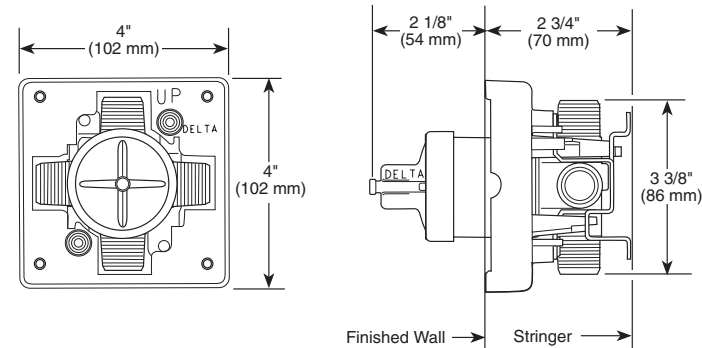

MultiChoice® Universal Tub/Shower Rough - Universal Inlets/Outlets

Model	Finish	Case	Price
R10000-UNBX	NA	3	74.50

- Valve body only
- Accepts single-function (13/14), dual-function (17) or dual-function thermostatic (17T) cartridge
- Cartridge ships with trim kit
- 1/2" (12.7 mm) universal inlets accept 1/2" (12.7 mm) copper, 1/2" (12.7 mm) iron pipe, PEX or CPVC adapters
- 1/2" (12.7 mm) universal outlets, inlets/outlets have male threads
- Back-to-back capability
- BX = single box model