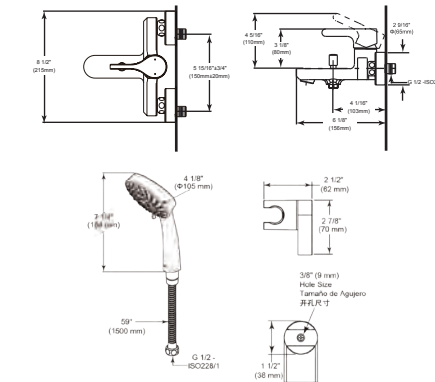

ON-WALL

On-Wall Tub & Shower

Model	Finish	Case	Price
35550	Chrome	3	264.00

- On-wall Tub & Shower installation
- 35mm ceramic cartridge
- Meets mechanical performances per ASME A112.18.1
- Faucet 100% leak tested
- Metal handle with hot/cold temperature indicator
- 35550 with hand shower
  - 5-Setting Touch-Clean® hand shower
  - 59" (1500mm) long anti-twist PVC shower hose, G 1/2 - ISO228/1:2000 thread connection
  - Adjustable hand shower holder
  - Full Body Spray, Massage Spray, Soft Drench with hand spray, Soft Drench with Full Spray, Adjustable Full Spray