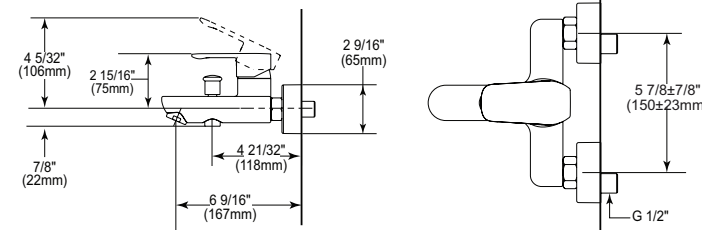

ON-WALL TUB & SHOWER

On-Wall Tub & Shower - Valve Only

Model	Finish	Case	Price
23050-VO	Chrome	3	162.00

- On-wall shower installation
- Metal lever handle
- G 1/2" (12.7 mm) connection
- Handle adjusts temperature
- Hot/cold indicators
- 9.6 LBS/4.3 KG
- 6 9/16" (167 mm) long