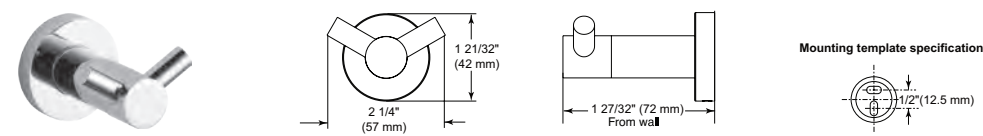

Cylindrical Double Robe Hook

Model	Finish	Case	Price
IAO20136	Chrome	12	20.35

- Modern Series
- Robe Hook
- Extends 2.8" (71.120 mm) from wall
- 3.8 LBS/1.8 KG
- Mounting hardware included

Cylindrical Tissue Holder