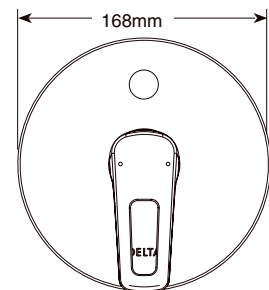

Model	Finish	Case	Price
T853440-LP	Chrome	6	49.00

- Polished chrome escutcheon
- Easy slip-on installation design
- Metal handle with hot/cold temperature indicator
- Must order rough-in separately - R85300