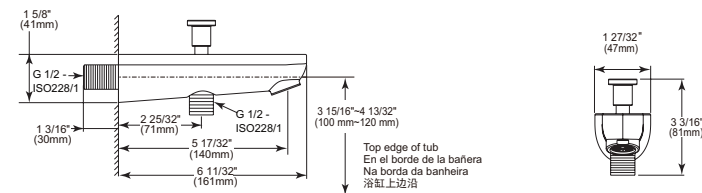

- Modern Series
- 24" (609.601 mm) Towel Bar
- Extends 3 1/4" (82.0 mm) from wall
- 8.8 LBS/4.1 KG
- Mounting hardware included

Tub Spout with Hand Shower Diverter

Model	Finish	Case	Price
ITS62230	Chrome	6	78.00