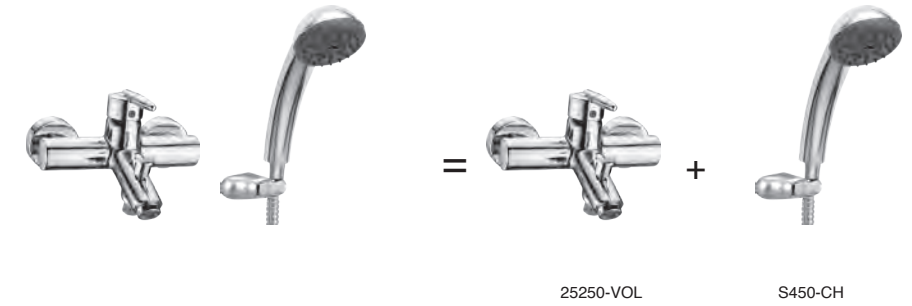

ON-WALL TUB & SHOWER