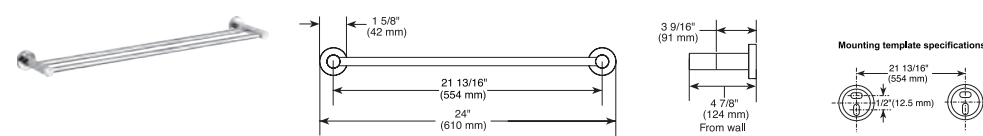

24" Cylindrical Double Towel Bar

Model	Finish	Case	Price
IAO20128	Chrome	12	60.35

- Modern Series
- 24" (609.601 mm) Double Towel Bar
- Extends 4 7/8" (124.0 mm) from wall
- 12.3 LBS/5.6 KG
- Mounting hardware included