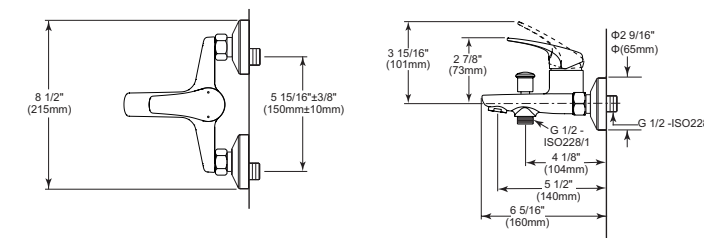

On-Wall Tub & Shower

Single Handle
Wall Mount Rough

Model	Finish	Case	Price
R85400-IN-WL	Chrome	3	145.00

- Rough only, must order trim separately
- For use with single handle wall-mount bathroom faucets
- Brass body provides years of reliability behind the wall
- Maximum rough-in depth 2-3/4 in.
- Premium 35mm ceramic cartridge with diamond hard ceramic disc; tested over 500,000 cycles to ensure long-lasting leak-free use
- Leak Proof : 100% leak tested

On-Wall Tub & Shower -
Valve Only

Model	Finish	Case	Price
44050-SQ-VO	Chrome	3	153.00

- Cast brass body
- 35 mm ceramic cartridge
- Metal handle with hot/cold temperature indicator
- 100% leak tested

Single Handle
Wall Mount
Lavatory Trim

Model	Finish	Case	Price
T31440-WL-SQ	Chrome	3	107.00