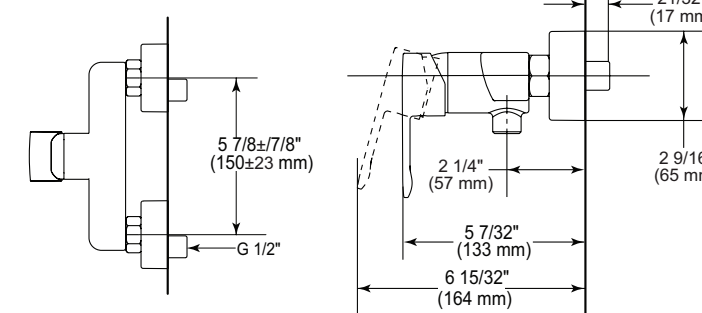

Model	Finish	Case	Price
23051-VO	Chrome	3	128.00

- On-wall shower installation
- Metal lever handle
- G 1/2" (12.7 mm) connection
- Handle adjusts temperature
- Hot/cold indicators
- 9.6 LBS/4.3 KG
- 5 1/4" (133 mm) long

Single Setting Hand Shower