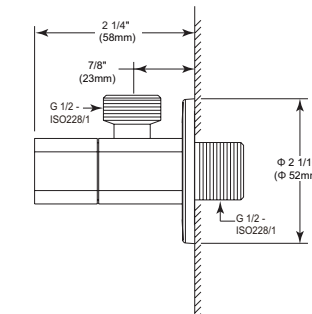

Model	Finish	Case	Price
IAO36005	Chrome	30	18.00
IAO36005-BL	Matte Black	30	63.40
IAO36005-CZ	Champagne Bronze™	30	64.30
IAO36005-KS	Black Stainless	30	60.00
IAO36005-PG	Polished Gold	30	60.00
IAO36005-PN	Polished Nickel	30	44.95

- Quarter Turn (1/4) Angle Stop Valve with Flange
- Forged Brass Body
- Ceramic Disc valve with 10,000 life cycles
- 100% Tested for Leakage
- G1/2" - ISO228/1:2000 male thread connection