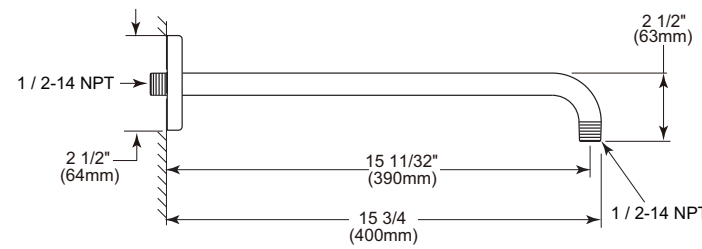

SHOWER ARMS & FLANGE

Shower Arm & Flange

Model	Finish	Case	Price
RP48332	Chrome	6	53.00

- 1-hole installation
- 2 1/2" (63.500 mm) outside diameter
- 16" (406.401 mm) long
- 1/2" (12.7 mm) -14 NPT connection (male thread)
- 2 1/2" (63.500 mm) outside diameter
- 0.9 LBS/0.4 KG