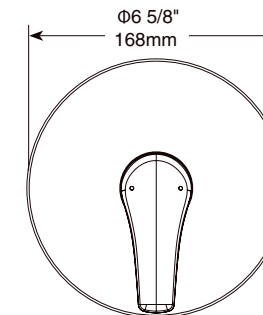

Model	Finish	Case	Price
T852440	Chrome	6	37.00

- Polished chrome escutcheon
- Easy slip-on installation design
- Metal handle with hot/cold temperature indicator
- Must order rough-in separately - R85200-SO