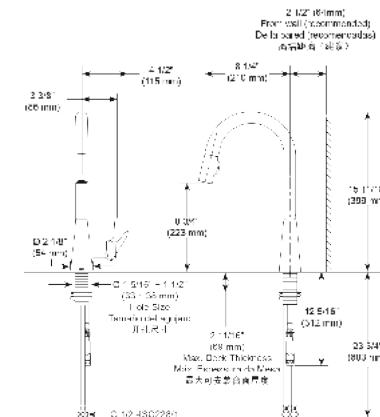

Model	Finish	Case	Price
91355	Chrome	3	198.00
91355-BL	Matte Black	3	277.00
91355-CZ	Champagne Bronze®	3	285.00
91355-SS	Brilliance® Stainless	3	227.00