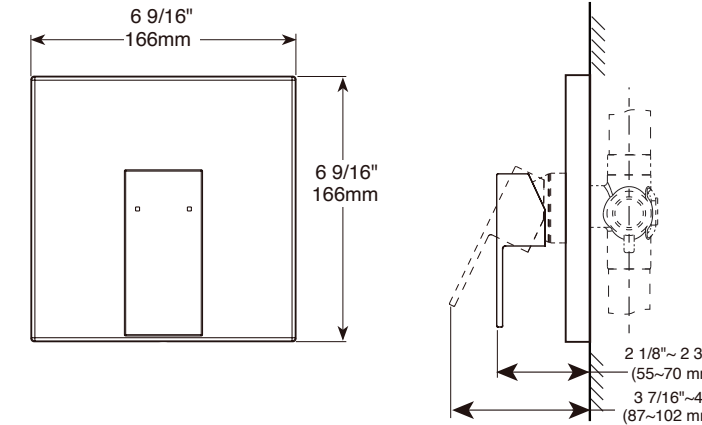

In-Wall Shower Only Trim

Model	Finish	Case	Price
T852340	Chrome	6	50.00

- Easy slip-on installation design
- Metal handle with hot/cold temperature indicator
- Must order rough-in separately - R85200-SO