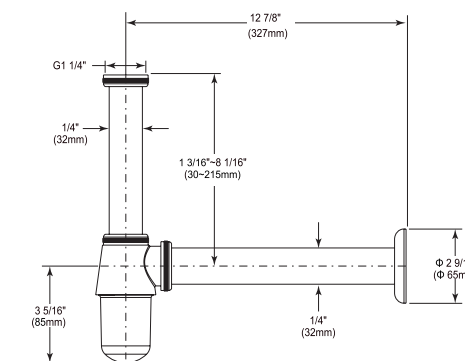

Adapter

Model	Finish	Case	Price
RP63265	NA	1	51.40

- Use with DST faucets
- Converts 10 3/8" compression to 1/2" slip joint adapters and gaskets