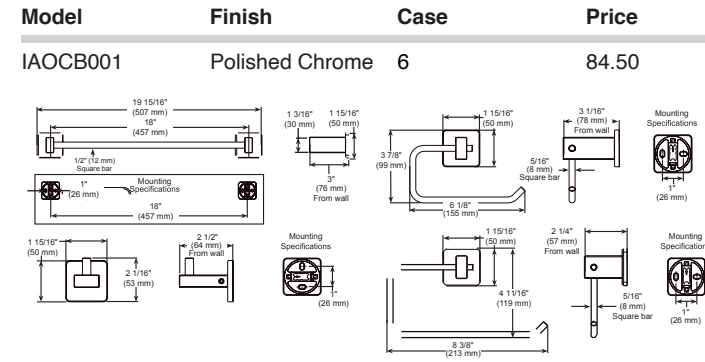

ACCESSORIES - MODERN

Modern Square Bathroom Accessories Combo

- Modern contemporary design: defined by streamlined simplicity and rectangular look, modern square accessories complement any style of bathroom
- Long-lasting: solid metal construction for durability and reliability
- Corrosion resistant finish will not fade or tarnish over a period
- Easy to install: required a hole size of 1/4" (6mm). All the mounting hardware included with the product
- Comes in a combo set of 4 accessories