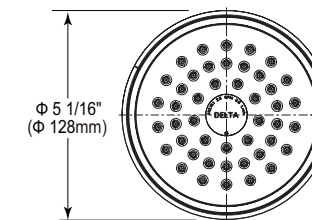

ROUND

Single Setting Shower Head

Model	Finish	Case	Price
ISH11009	Chrome	6	52.00

- Touch-Clean® Single function Shower head
- 5 1/16" (128.588 mm) Shower head
- 2 11/16" (68.263 mm) high
- G 1/2" (12.7 mm) connection
- 2.9 LBS/1.3 KG
- 2.4 gpm @ 14.5 psi, 9.0 L/min @ 100 kPa
- Full body spray