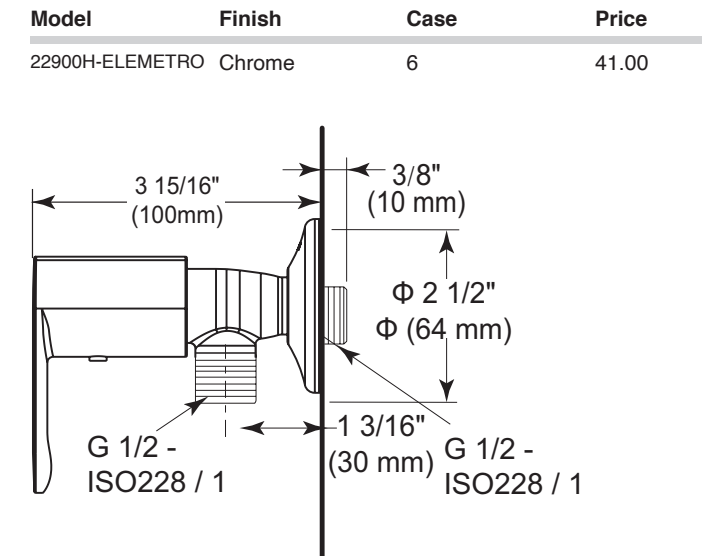

- In-wall bidet spray single handle installation
- Ceramic valve with 90° (1/4 turn) stop
- Solid brass fabricated body
- Ceramic valve with 500,000 life cycles per standard ASME A112.18.3
- 100% leak tested