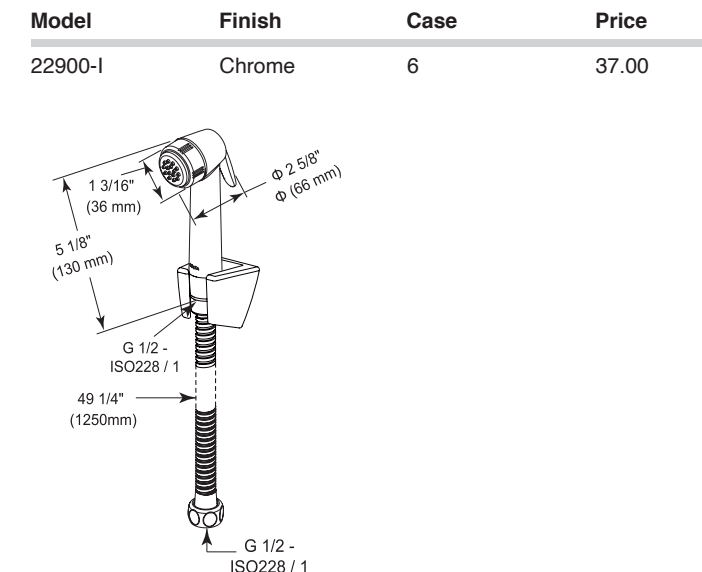

- 49 1/4" (1250 mm) long metal hose
- Model includes holder
- G 1/2" (12.7 mm) connection
- 1.00 gpm @ 80 psi, 3.8 L/min @ 550 kPa max. water usage