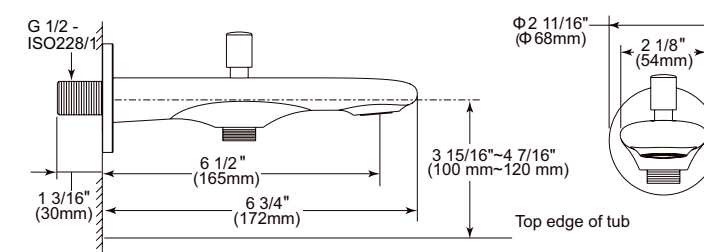

TUB/SHOWERS

Diverter Tub Spout

Model	Finish	Case	Price
ITS62338	Chrome	6	94.00

- Chrome plated
- Brass casting tub spout
- Tub spout with pull-up diverter
- G 1/2 - ISO228/1:2000 thread connection

In-Wall Tub & Shower Trim for Push Button Diverter

Model	Finish	Case	Price
T853338	Chrome	6	134.00