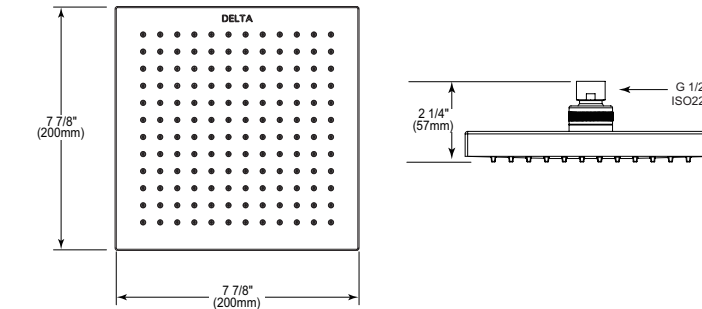

SQUARE

Model	Finish	Case	Price
ISH11006	Chrome	3	55.00

- Touch-Clean® Single function Shower head
- 7 7/8" x 7 7/8" (200.025 mm x 200.025 mm)
- 2 1/4" (57.150 mm) high
- G 1/2" (12.7 mm) connection
- 3.5 LBS/1.6 KG
- 2.4 gpm @ 14.5 psi, 9.0 L/min @ 100 kPa
- Soft rain spray

Model	Finish	Case	Price
ISH1502-H2O	Chrome	3	68.00