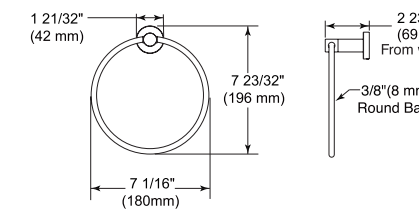

ACCESSORIES - LILAH®

18" Cylindrical Towel Bar

Model	Finish	Case	Price
IAO20118	Chrome	12	37.75

- Modern Series
- 18" (457.201 mm) Towel Bar
- Extends 3 1/4" (82.0 mm) from wall
- 7.9 LBS/3.6 KG
- Mounting hardware included

ACCESSORIES - LILAH®

24" Cylindrical Towel Shelf with Bar

Model	Finish	Case	Price
IAO20130	Chrome	6	122.05

- Modern Series
- 24" (609.601 mm) Double Towel Shelf
- Extends 8 3/4" (222.0 mm) from wall
- 12.4 LBS/5.6 KG
- Mounting hardware included

24" Cylindrical Towel Bar

Model	Finish	Case	Price
IAO20124	Chrome	12	44.00

- Modern Series
- 24" (609.601 mm) Towel Bar
- Extends 3 1/4" (82.0 mm) from wall
- 8.8 LBS/4.1 KG
- Mounting hardware included

Cylindrical Double Robe Hook

Model	Finish	Case	Price
IAO20136	Chrome	12	20.35

- Modern Series
- Robe Hook
- Extends 2.8" (71.120 mm) from wall
- 3.8 LBS/1.8 KG
- Mounting hardware included

24" Cylindrical Double Towel Bar

Model	Finish	Case	Price
IAO20128	Chrome	12	60.35

- Modern Series
- 24" (609.601 mm) Double Towel Bar
- Extends 4 7/8" (124.0 mm) from wall
- 12.3 LBS/5.6 KG
- Mounting hardware included

Cylindrical Towel Ring

Model	Finish	Case	Price
IAO20146	Chrome	12	32.35

- Modern Series
- Towel Ring
- Extends 2.7" (68.580 mm) from wall
- 6.5 LBS/2.9 KG
- Mounting hardware included