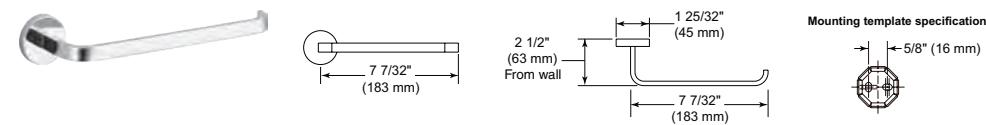

Model	Finish	Case	Price
IAO20546	Chrome	12	31.40

- Modern Series
- Towel Ring
- Extends 2.5" (63.500 mm) from wall
- 5.6 LBS/2.5 KG
- Mounting hardware included