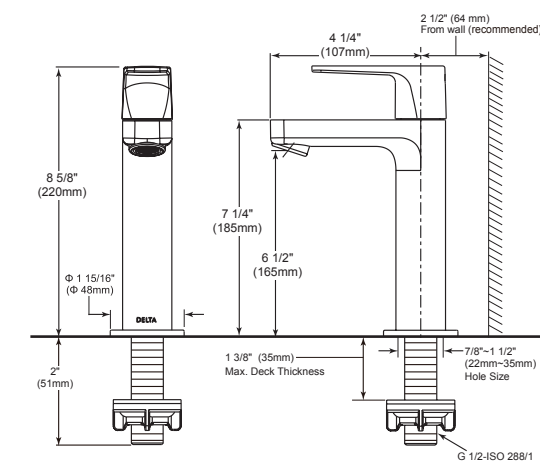

- Casted brass body
- 35 mm ceramic cartridge
- Faucet 100% leak tested
- Metal handle with hot/cold temperature indicator
- Stainless steel braided flexible supply hose with G 1/2 - ISO228 / 1:2000 thread connection
- Double-shank mounting system with two installation nuts included
- Faucet includes water flow restricted aerator
- Pop-up drain sold separately

Single Handle
Lavatory Faucet
Tall (Cold Water Only)

Model	Finish	Case	Price
44020-SQ-P	Chrome	3	96.00