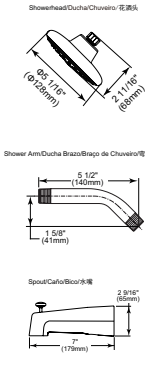

TUB & SHOWER

In-Wall Tub & Shower

Model	Finish	Case	Price
44075	Chrome	3	173.00

- Brass body
- 35 mm ceramic cartridge
- Valve assembly 100% leak tested
- G 1/2 - ISO228/1:2000 thread connection
- Metal handle with hot/cold temperature indicator
- Single setting Touch-Clean® quadrate rainfall Shower head and metal tub spout
- Full Body Spray