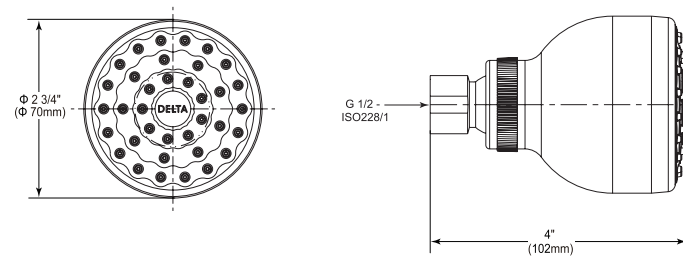

Model	Finish	Case	Price
ISH52020	Chrome	6	21.35

- Touch-Clean® Single function Shower head
- 2 3/4" (69.850 mm) Shower head
- 4" (101.600 mm) high
- G 1/2" (12.7 mm) connection
- 0.8 LBS/0.36 KG
- 2.4 gpm @ 14.5 psi, 9.0 L/min @ 100 kPa
- Full body spray