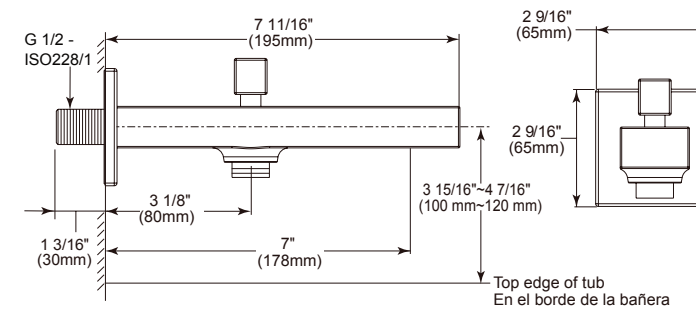

- Brass tub spout
- G 1/2" (12.7 mm) Connection
- Full Flow Rate
- 4.4 LBS/2.0 KG
- 6 11/32" (161 mm) long

Diverter Tub Spout

Model	Finish	Case	Price
ITS62340	Chrome	6	93.00

- Brass tub spout
- G 1/2" (12.7 mm) Connection
- Full Flow Rate
- 4.4 LBS/2.0 KG
- 6 11/32" (161 mm) long
- Tub Spout with pull-up diverter