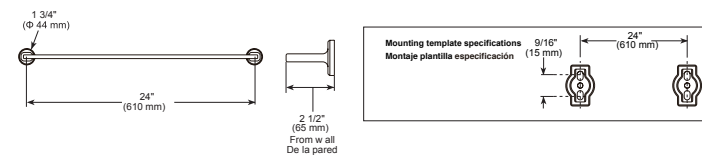

- Modern Series
- 24" (609.601 mm) Towel Bar
- Zinc base
- Mounting hardware included
- Hole size 3/16" (5mm)

Curved Towel Holder

Model	Finish	Case	Price
IAO35046	Chrome	3	47.10

- Modern Series
- Towel Ring
- Zinc base
- Mounting hardware included
- Hole size 3/16" (5mm)