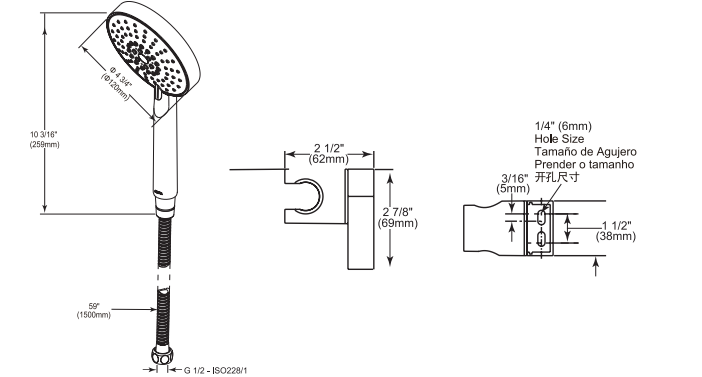

- Five-setting Touch-Clean® Hand shower
- 59" (1500 mm) long metal double-interlock tensile shower hose and mounting bracket included
- Flow restrictor included in Hand shower
- 2.5 gpm @ 25 psi with restrictor
- Adjustable Full Body Spray, Full Spray w/Massage, Massaging Spray, Soft Drench Spray, Soft Drench w/Full Spray

Model	Finish	Case	Price
S663	Chrome	6	51.00