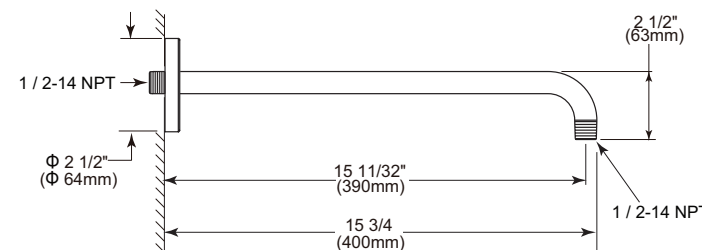

Shower Arm & Flange

Model	Finish	Case	Price
RP49139	Chrome	6	42.00

- On-wall faucet installation
- 16" (406.401 mm) long
- G 1/2" (12.7 mm) connection
- 1.0 LBS/0.45 KG