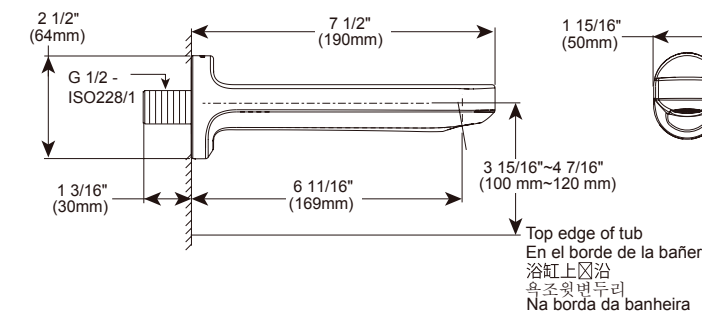

Model	Finish	Case	Price
ITS61350	Chrome	6	135.00

- Metal tub spout
- G 1/2-ISO228/1:2000 thread connection

Tub Spout