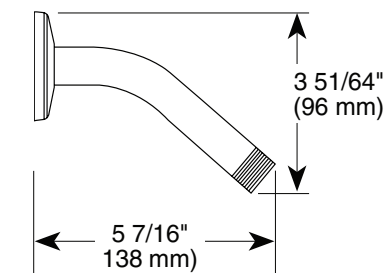

- On-wall faucet installation
- 16" (406.401 mm) long
- G 1/2" (12.7 mm) connection
- 1.0 LBS/0.45 KG

Shower Arm & Flange

Model	Finish	Case	Price
U4993-PK	Chrome	6	31.85

- 1/2" (12.7 mm) IPS male threads
- 6" (152.400 mm) long
- 2 3/8" (60.325 mm) outside diameter
- Includes flange