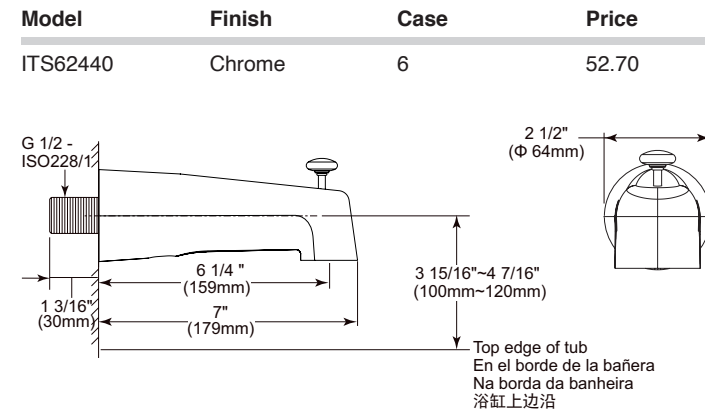

Model	Finish	Case	Price
ITS62350	Chrome	6	149.00

- Metal tub spout with diverter
- G 1/2-ISO228/1:2000 thread connection

Diverter Tub Spout

- Chrome plated metal tub spout with pull-up diverter
- 7" (179 mm) diverter tub spout
- G 1/2-ISO2281/1:2000 thread connection
- Coordinates with Celeste™, Grail®, Ixa Flex, Ixa Jive and Ixa Soft