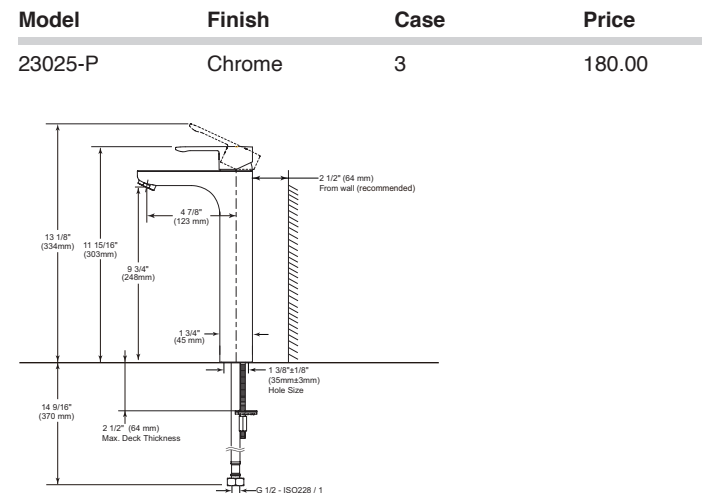

- 1-hole installation
- Rigid spout
- 4 7/8" (123.825 mm) long, 11 15/16" (303.213 mm) high
- Metal lever handle
- Pop-up drain not included - order separately
- G 1/2" (12.7 mm) female thread
- 9 3/4" (248.0 mm) from deck to aerator
- 2 1/2" (63.500 mm) max. deck thickness
- Hot/cold indicators
- Ceramic valve system
- 2.0 gpm @ 60 psi, 7.6 L/min @ 414 kPa