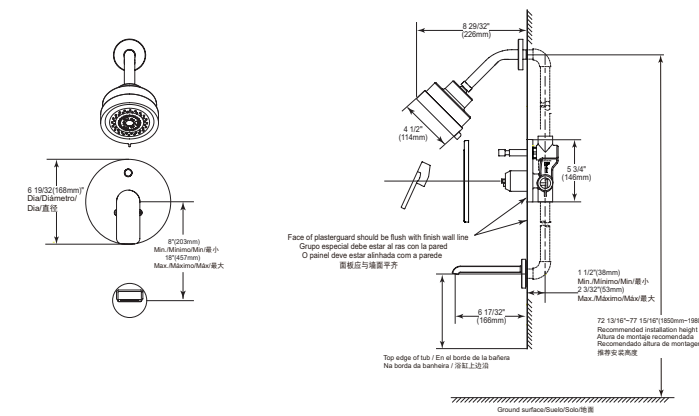

TUB & SHOWER

Model	Finish	Case	Price
26575	Chrome	3	306.00

- In-wall shower installation
- 6 17/32" (165.894 mm) non-diverter tub spout
- Metal lever handle
- G 1/2" (12.7 mm) connection
- Single-function cartridge
- Handle adjusts temperature
- Hot/cold indicators
- Touch-Clean® Five-setting Shower head
- Ceramic valve system
- Rough included
- 23.2 LBS/10.5 KG
- Integrated push button diverter with automatic return

Model	Finish	Case	Price
26576	Chrome	3	256.00