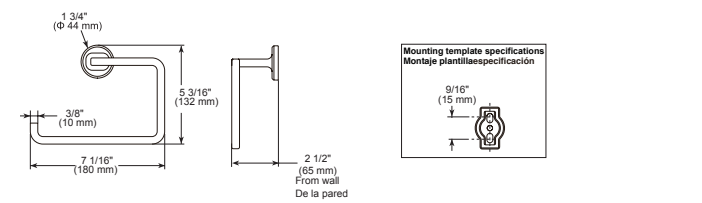

Curved Towel Holder

Model	Finish	Case	Price
IAO35046	Chrome	3	47.10

- Modern Series
- Towel Ring
- Zinc base
- Mounting hardware included
- Hole size 3/16" (5mm)