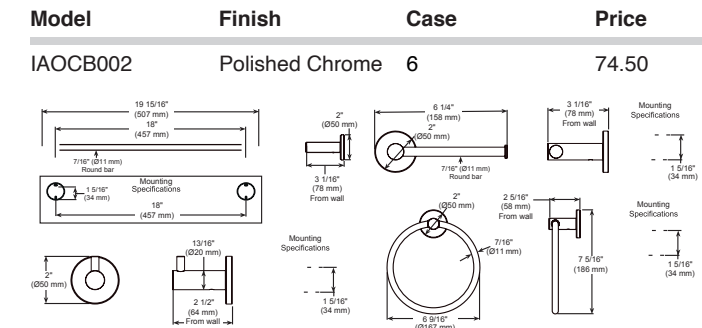

ACCESSORIES - MODERN

Modern Round Bathroom Accessories Combo

- Modern contemporary design: defined by streamlined simplicity and rectangular look, modern square accessories complement any style of bathroom
- Long-lasting: solid metal construction for durability and reliability
- Corrosion resistant finish will not fade or tarnish over a period
- Easy to install: required a hole size of 1/4" (6mm). All the mounting hardware included with the product
- Comes in a combo set of 4 accessories

Cylindrical Tissue Holder