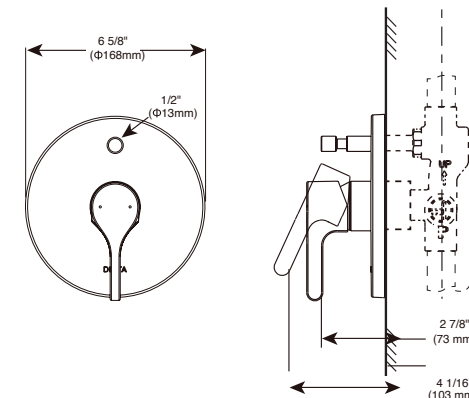

Model	Finish	Case	Price
T853355	Chrome	6	92.00

- Easy slip-on installation design
- Metal handle with hot/cold temperature indicators
- Must order rough-in separately - R85300