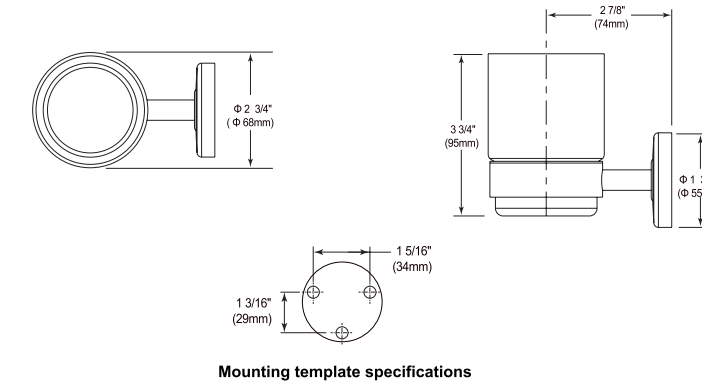

ACCESSORIES - OTHER

Delta Round Tumbler

Model	Finish	Case	Price
IAOTB001	Chrome	6	24.00

- Delta Series
- Metal Base
- Mounting hardware included
- Hole size 1/4" (6 mm)
- Clear glass