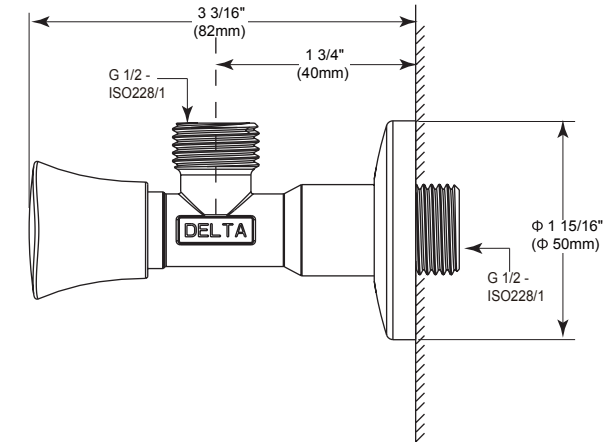

ANGLE VALVES

Ceramic Quarter Turn Angle Valve

Model	Finish	Case	Price
IAO36003	Chrome	24	20.00

- Quarter Turn (1/4) Angle Stop Valve with Flange
- Forged Brass Body
- 100% Tested for Leakage
- G1/2" - ISO228 / 1:2000 male thread connection