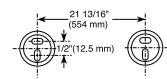

Mounting template specifications