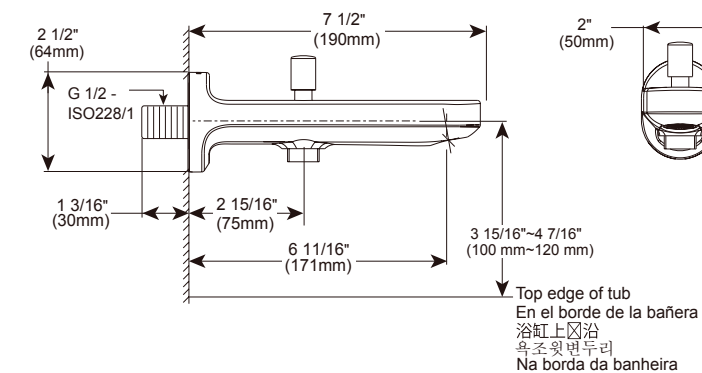

Model	Finish	Case	Price
ITS62350	Chrome	6	149.00

- Metal tub spout with diverter
- G 1/2-ISO228/1:2000 thread connection

Diverter Tub Spout

- Chrome plated metal tub spout with pull-up diverter
- 7" (179 mm) diverter tub spout
- G 1/2-ISO2281/1:2000 thread connection
- Coordinates with Celeste™, Grail®, Ixa Flex, Ixa Jive and Ixa Soft