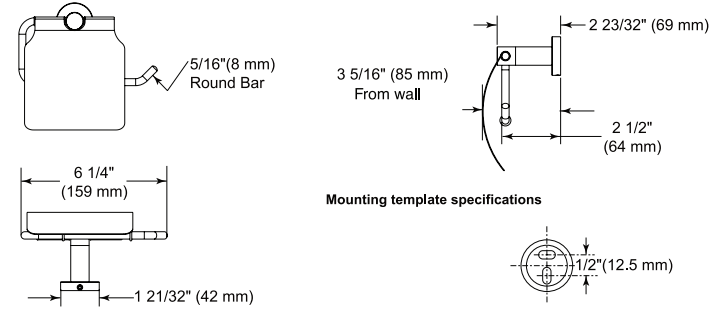

ACCESSORIES - LILAH®

Cylindrical Tissue Holder with Removable Cover

Model	Finish	Case	Price
IAO20150	Chrome	12	39.75

- Modern Series
- Tissue Holder with Cover
- Extends 3 5/16" (85.0 mm) from wall
- 6 1/4" (158.750 mm) wide
- 8.7 LBS/4.0 KG
- Mounting hardware included