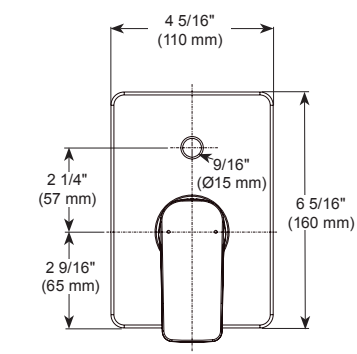

- Modern contemporary design: defined by streamlined simplicity and soft rectangular look, the single handle wall mount lavatory faucet complements any style of bathroom
- Corrosion resistant finish will not fade or tarnish over a period
- Easy to instal: easy slip-on installation design
- Must order rough separately: R85200-SO

In-Wall Tub & Shower Trim for Push Button Diverter

Model	Finish	Case	Price
T853444	Polished Chrome	12	38.00
T85344-BL	Matte Black	12	60.00