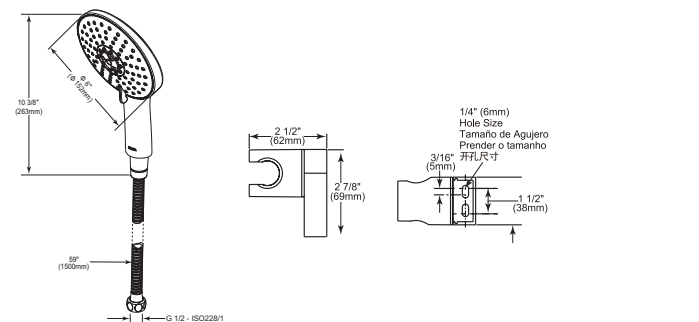

Model	Finish	Case	Price
S661	Chrome	3	90.00

- Seven-setting rainfall Touch-Clean® Hand shower
- 59" (1500 mm) long metal double-interlock tensile shower hose and mounting bracket included
- G 1/2 - ISO228/1:2000 thread connection
- Flow restrictor included in Hand shower
- 2.5 gpm @ 25 psi with restrictor
- Full Body Spray, Full Spray with Massage, Massage Spray, Soft Drench Spray, Soft Drench with Full Spray, Adjustable Full Spray, Aerated Spray