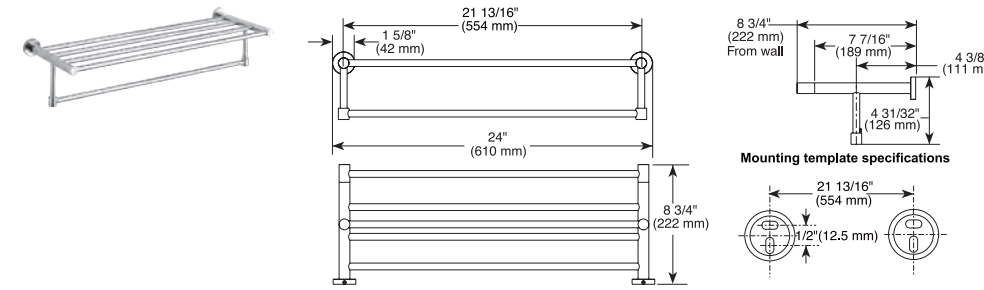

ACCESSORIES - LILAH®

18" Cylindrical Towel Bar

Model	Finish	Case	Price
IAO20118	Chrome	12	37.75

- Modern Series
- 18" (457.201 mm) Towel Bar
- Extends 3 1/4" (82.0 mm) from wall
- 7.9 LBS/3.6 KG
- Mounting hardware included

ACCESSORIES - LILAH®

24" Cylindrical Towel Shelf with Bar

Model	Finish	Case	Price
IAO20130	Chrome	6	122.05

- Modern Series
- 24" (609.601 mm) Double Towel Shelf
- Extends 8 3/4" (222.0 mm) from wall
- 12.4 LBS/5.6 KG
- Mounting hardware included