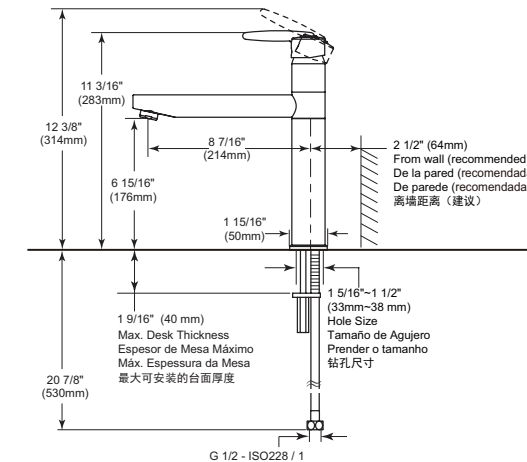

Model	Finish	Case	Price
25201-LA	Chrome	3	161.00