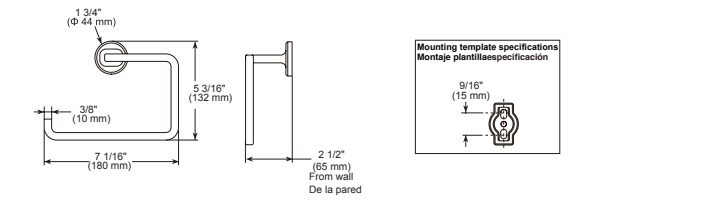

Model	Finish	Case	Price
IAO35046	Chrome	3	47.10

- Modern Series
- Towel Ring
- Zinc base
- Mounting hardware included
- Hole size 3/16" (5mm)