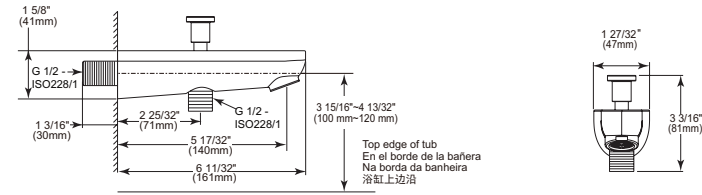

Tub Spout with Hand Shower Diverter

Model	Finish	Case	Price
ITS62230	Chrome	6	78.00

- Brass tub spout
- G 1/2" (12.7 mm) connection
- Full Flow Rate
- 4.4 LBS/2.0 KG
- 6 11/32" (161 mm) long
- Coordinates with Elemetro™