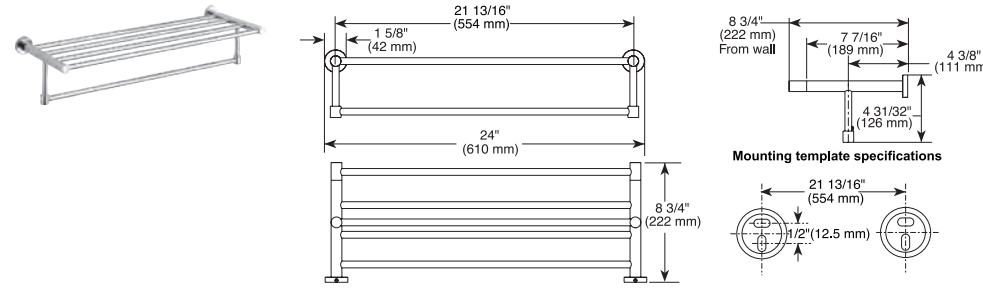

- Brass tub spout
- G 1/2" (12.7 mm) Connection
- Full Flow Rate
- 4.4 LBS/2.0 KG
- 6 11/32" (161 mm) long

24" Cylindrical Double Towel Bar

- Modern Series
- 24" (609.601 mm) Double Towel Bar
- Extends 4 7/8" (124.0 mm) from wall
- 12.3 LBS/5.6 KG
- Mounting hardware included

ACCESSORIES - LILAH®

24" Cylindrical Towel Shelf with Bar

Model	Finish	Case	Price
IAO20130	Chrome	6	122.05

- Modern Series
- 24" (609.601 mm) Double Towel Shelf
- Extends 8 3/4" (222.0 mm) from wall
- 12.4 LBS/5.6 KG
- Mounting hardware included