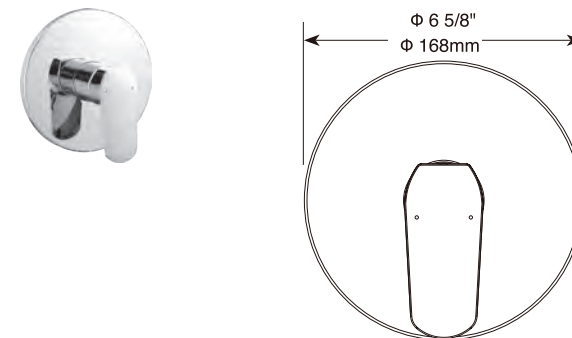

ELEMETRO™
In-Wall
Shower Only Trim