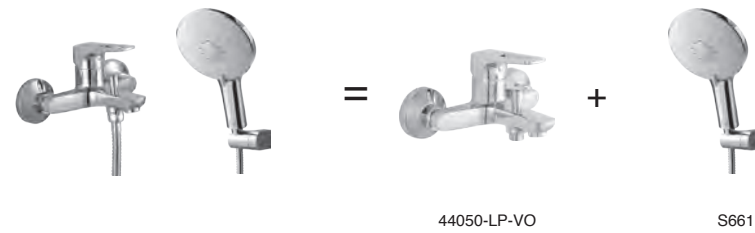

ON-WALL TUB & SHOWER