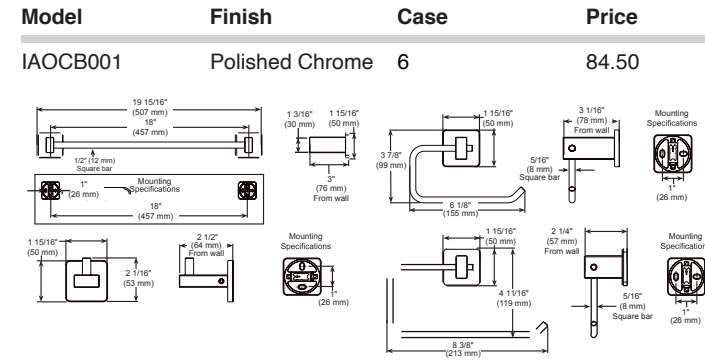

ACCESSORIES - MODERN

Modern Square Bathroom Accessories Combo

- Modern contemporary design: defined by streamlined simplicity and rectangular look, modern square accessories complement any style of bathroom
- Long-lasting: solid metal construction for durability and reliability
- Corrosion resistant finish will not fade or tarnish over a period
- Easy to install: required a hole size of 1/4" (6mm). All the mounting hardware included with the product
- Comes in a combo set of 4 accessories