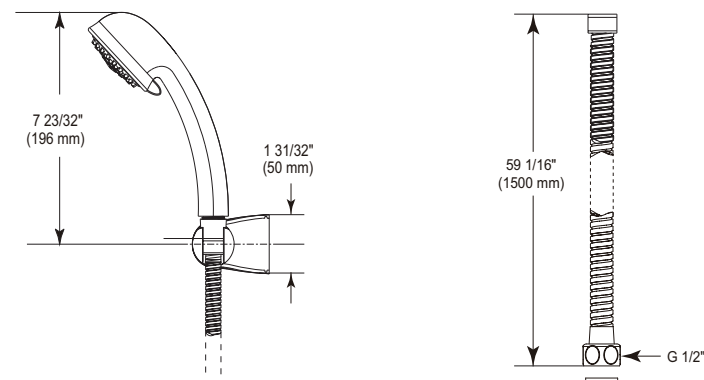

Model	Finish	Case	Price
S650-CH	Chrome	6	41.00

- Touch-Clean® Three-setting Hand shower
- 59" (1500 mm) long metal hose
- G 1/2" (12.7 mm) connection
- 11.9 LBS/5.4 KG
- 2.5 gpm @ 80 psi, 9.5 L/min @ 550 kPa
- Adjustable Full Body Spray, Full Spray w/Massage, Massage Spray