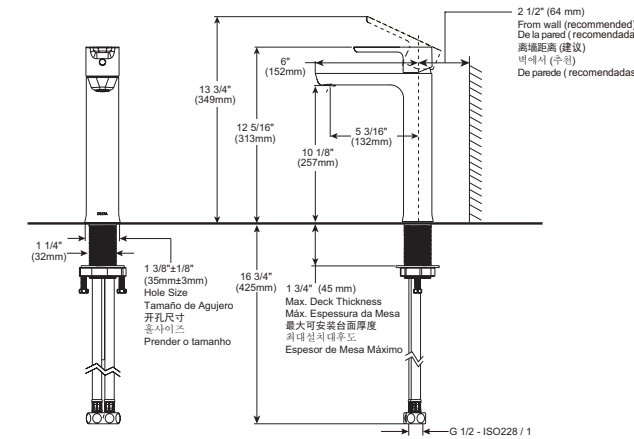

BATHROOM FAUCETS

Model	Finish	Case	Price
33920	Chrome	6	99.00

- Cast brass body
- Ceramic valve with 90° (1/4 turn) stop
- Ceramic valve with 500,000 life cycles per standard ASME A112.18.1
- Faucet 100% leak tested
- G 1/2 - ISO228/1:2000 male thread connection
- Aerator included in faucet
- Faucet with ±6° rotation aerator

BATHROOM FAUCETS

Model	Finish	Case	Price
33920-P	Chrome	3	150.00

- Cast brass body
- Ceramic valve with 90° (1/4 turn) stop
- Ceramic valve with 500,000 life cycles per standard ASME A112.18.1
- Faucet 100% leak tested
- G 1/2 - ISO228/1:2000 male thread connection
- Aerator included in faucet
- Faucet with ±6° rotation aerator

Model	Finish	Case	Price
33925	Chrome	3	182.00

- Cast brass body
- Stainless steel braided flexible supply hose with G 1/2 - ISO228/1:2000 thread connection
- Faucet 100% leak tested
- Single shank installation
- Faucet with ±6° rotation aerator
- Faucet includes pop-up drain and metal lift rod

Model	Finish	Case	Price
33925-P	Chrome	3	247.00
33925-P-CZ	Champagne Bronze®	3	332.00
33925-P-PN	Polished Nickel	3	312.00

- One-piece cast brass body
- Stainless steel braided flexible supply hose with G 1/2 - ISO228/1:2000 thread connection
- Single shank installation
- Faucet with ±6° rotation aerator
- Metal handle with hot/cold temperature indicator
- Order pop-up separately

Model	Finish	Case	Price
33925-LPU	Chrome	3	160.00
33925-CZLPU	Champagne Bronze®	3	260.00
33925-PNLPU	Polished Nickel	3	239.00

- Cast brass body
- Stainless steel braided flexible supply hose with G 1/2 - ISO228/1:2000 thread connection
- Faucet 100% leak tested
- Single shank installation
- Faucet with ±6° rotation aerator
- Order pop-up separately

KAMI Bath