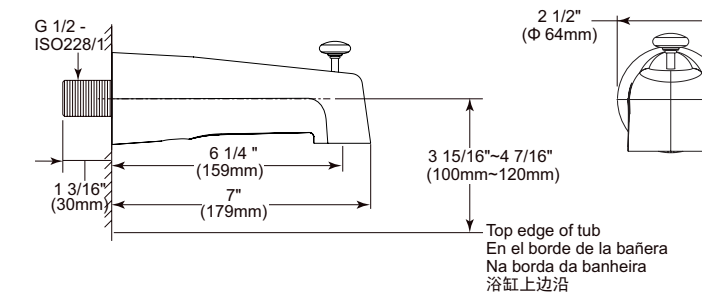

- 2 1/2" outside diameter

Diverter Tub Spout

Model	Finish	Case	Price
ITS62440	Chrome	6	52.70

- Chrome plated metal tub spout with pull-up diverter
- 7" (179 mm) diverter tub spout
- G 1/2-ISO2281/1:2000 thread connection
- Coordinates with Celeste™, Grail®, Ixa Flex, Ixa Jive and Ixa Soft