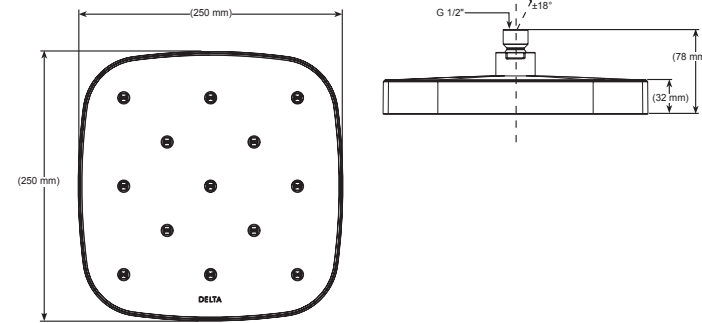

SQUARE

Model	Finish	Case	Price
ISH1118	Chrome	3	149.00
ISH1118-BL	Matte Black	3	199.00
ISH1118-CZ	Champagne Bronze	3	199.00
ISH1118-PN	Polished Nickel	3	199.00

- Unique rounded square shape - Gently rounded contours seamlessly blend into a variety of design environments
- Size - 10" x 10" (250 mm x 250 mm) square single function showerhead
- Unique and pure water experiences - no lights, sound, air mixing or any other gimmick
- H₂Okinetic® Technology - Provides bigger droplets, more warmth, intensity and coverage
- Finishes that add exclusivity - Explore endless possibilities with a range of unique finishes
- Low Maintenance - The highly engineered chambers (with no moving parts) inside the handshower sculpt water into a unique wave pattern to save water and handle tough Indian water conditions better. The oscillating pattern of the water also prevents build-up of mineral deposits, making the H₂Okinetic® spray chambers self cleaning
- Wall Mount or Ceiling Mount - Flexibility to install on-wall or on-ceiling with any standard showerarm with G1/2"thread connection
- Showerhead only, must order showerarm separately