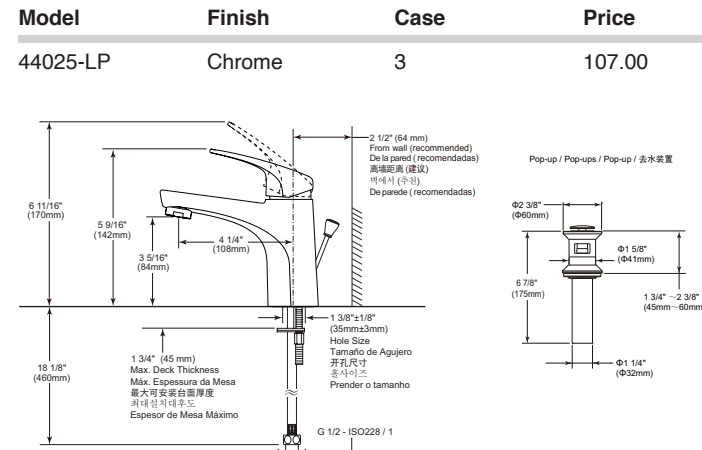

BATHROOM FAUCETS

Single Handle
Lavatory Faucet

- Casted brass body
- 35 mm ceramic cartridge
- Faucet 100% leak tested
- Metal handle with hot/cold temperature indicator
- Stainless steel braided flexible supply hose with G 1/2 - ISO228 / 1:2000 thread connection
- Double-shank mounting system with two installation nuts included
- Faucet includes water flow restricted aerator
- Pop-up drain sold separately

BATHROOM FAUCETS

Single Handle
Wall Mount Rough

Model	Finish	Case	Price
R85400-IN-WL	Chrome	3	145.00

- Rough only, must order trim separately
- For use with single handle wall-mount bathroom faucets
- Brass body provides years of reliability behind the wall
- Maximum rough-in depth 2-3/4 in.
- Premium 35mm ceramic cartridge with diamond hard ceramic disc; tested over 500,000 cycles to ensure long-lasting leak-free use
- Leak Proof : 100% leak tested

Single Handle
Lavatory Faucet
Less Pop-Up