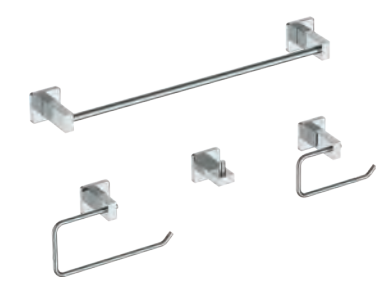

MODERN SQUARE BATHROOM ACCESSORIES COMBO

18" Towel Bar
Towel Ring
Robe Hook
Tissue Holder
IAOCB001

(CH)

(CH) CHROME