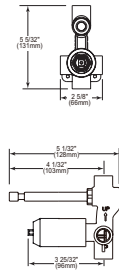

TUB & SHOWER

Rough-In with Push Button Diverter

Model	Finish	Case	Price
R85300	Chrome	3	127.00

- In-wall installation
- Brass body
- G 1/2" (12.7 mm) female thread
- 7.7 LBS/3.5 KG
- Ceramic cartridge