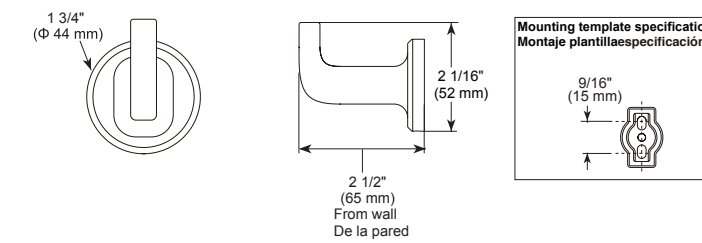

ACCESSORIES - KENDARI

Curved Robe Hook

Model	Finish	Case	Price
IAO35036	Chrome	6	27.55

- Modern Series
- Robe Hook
- Zinc base
- Mounting hardware included
- Hole size 3/16" (5mm)

24" Curved Towel Bar