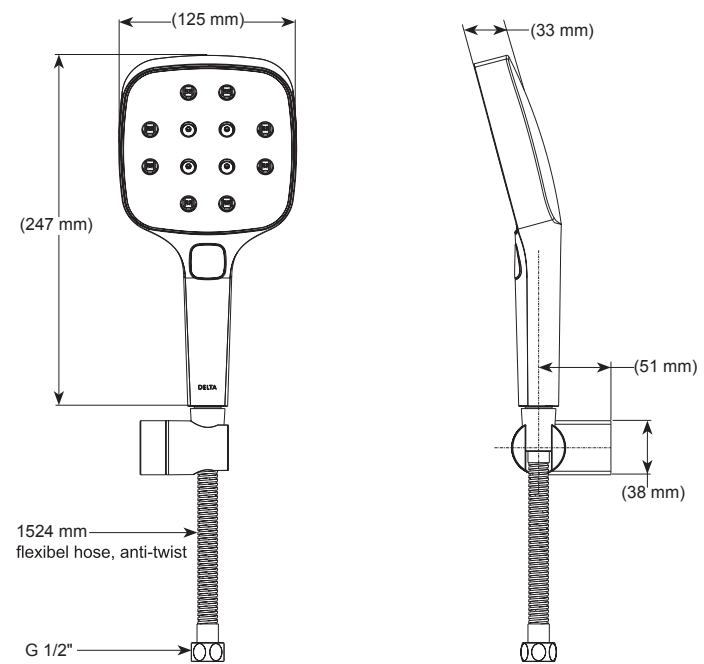

Delta 5" Multi-Function with Mist Spray

Model	Finish	Case	Price
S777	Chrome	6	149.00
S777-BL	Matte Black	6	199.00
S777-CZ	Champagne Bronze	6	199.00
S777-PN	Polished Nickel	6	199.00

- Unique rounded square shape
- Gently rounded contours seamlessly blend into a variety of design environments
- Size -5" x 5" (125 mm x 125 mm) square single function shower head
- Unique and pure water experiences -no lights, sound, air mixing or any other gimmick
- Spray types: H₂Okinetic® and Mist
- H₂Okinetic® Technology -Provides bigger droplets, extra warmth and water intensity
- Mist Spray -The gentle mist spray soothes and refreshes tired skin while promoting a peaceful state of mind
- Easy to install with standard G1/2" thread connection
- Includes stretchable metal hose and wall-mount bracket
- Easy to install and service