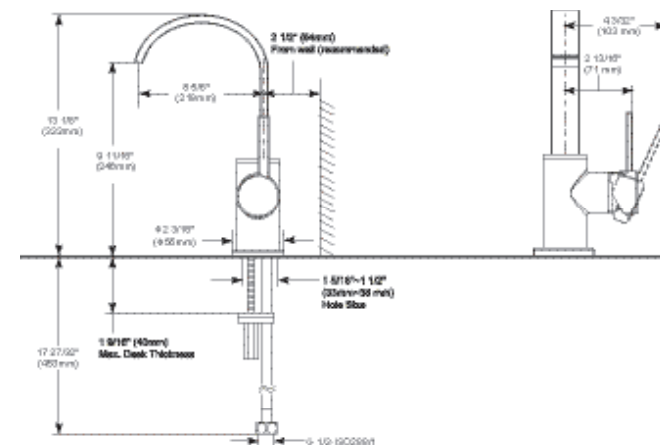

- 1-hole installation
- High-arc spout swivels 360°
- 8 5/8" (219.075 mm) long, 13 1/8" (333.376 mm) high
- Metal lever handle
- G 1/2" (12.7 mm) connection
- 9 11/16" (246.063 mm) from deck to spout
- 1 9/16" (39.688 mm) max. deck thickness
- Hot/cold indicator(s)
- Ceramic valve system
- 14.0 LBS/6.3 KG
- 1.9 gpm @ 60 psi, 7.2 L/min @ 414 kPa