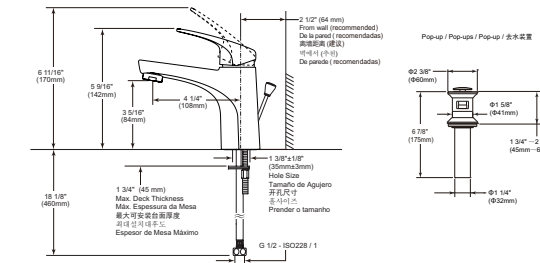

BATHROOM FAUCETS

Single Handle
Lavatory Faucet
Less Pop-Up

Model	Finish	Case	Price
44025-SQ-LPU	Chrome	3	95.00