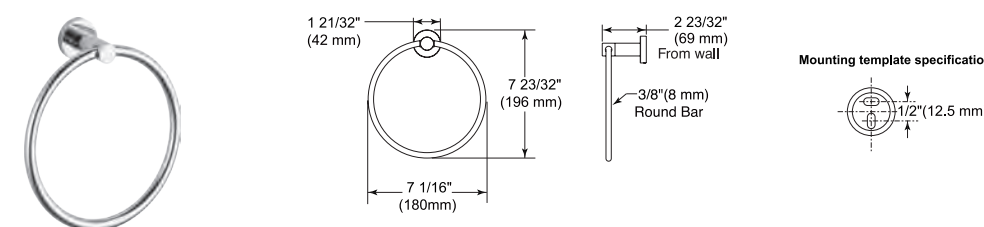

Cylindrical Towel Ring

Model	Finish	Case	Price
IAO20146	Chrome	12	32.35

- Modern Series
- Towel Ring
- Extends 2.7" (68.580 mm) from wall
- 6.5 LBS/2.9 KG
- Mounting hardware included