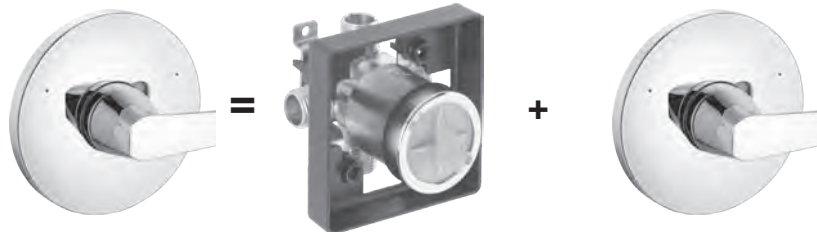

Select desired R10000 rough.

Model	Finish	Case	Price
T853338	Chrome	6	134.00

- Easy slip-on installation design
- Metal lever handle
- Must order rough-in separately - R85300
- 4.3 LBS/1.9 KG
- Hot/cold indicator
- Must order rough-in separately - R85300