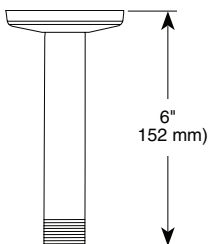

Model	Finish	Case	Price
RP61058	Chrome	1	111.10
RP61058BL	Matte Black	1	161.35
RP61058CZ	Champagne Bronze	1	173.65
RP61058KS	Black Stainless	1	159.70
RP61058PN	Polished Nickel	1	149.25
RP61058RB	Venetian Bronze	1	163.45
RP61058SS	Stainless	1	152.75