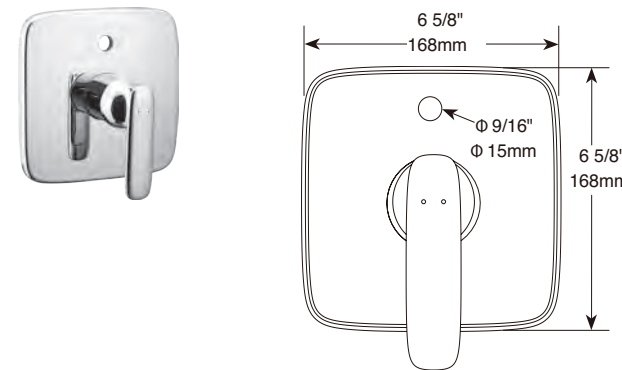

ANDIAN™
In-Wall Tub & Shower Trim
for Push Button Diverter

Model	Finish	Case	Price
T852230	Chrome	6	40.00

- Easy slip-on installation design
- Metal handle with hot/cold temperature indicators
- Must order rough-in separately - R85200
- 4.3 LBS/1.9 KG
- 6 5/8" (168.275 mm) escutcheon
- Must order rough-in separately - R85200-SO