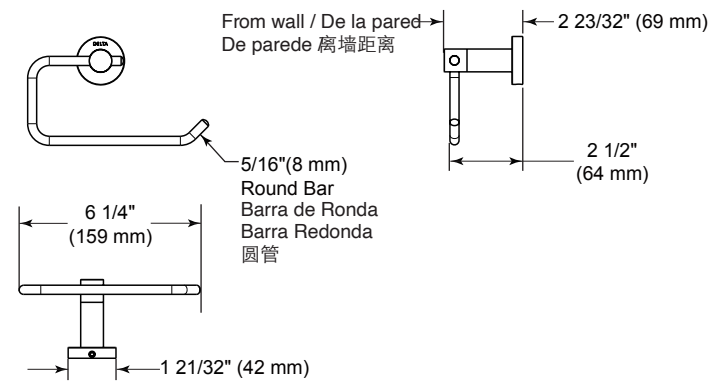

Cylindrical Tissue Holder

Model	Finish	Case	Price
IAO20151	Chrome	12	27.20

- Modern Series
- Copper base
- Mounting hardware included
- Hole size 3/16" (5mm)