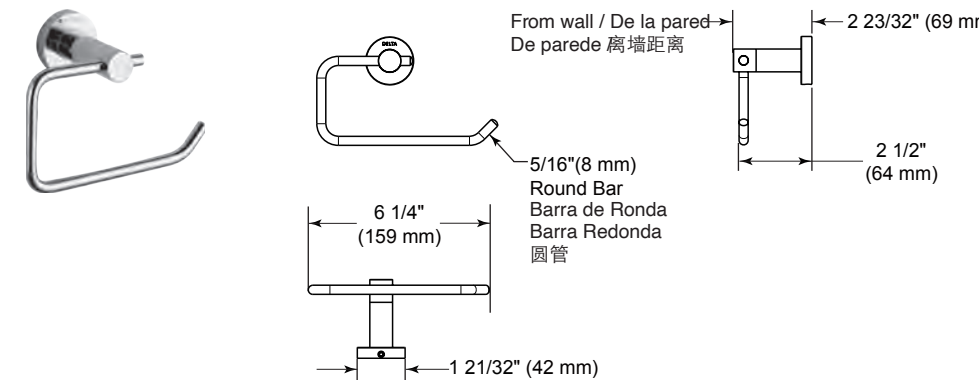

Model	Finish	Case	Price
IAO20151	Chrome	12	27.20

- Modern Series
- Copper base
- Mounting hardware included
- Hole size 3/16" (5mm)

Cylindrical Towel Ring