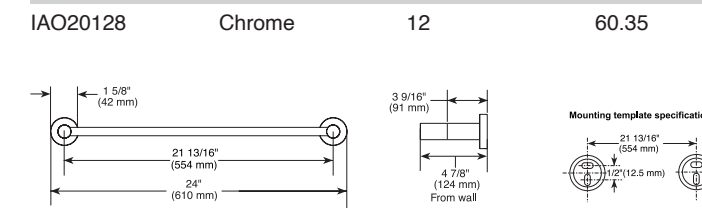

- Modern Series
- 24" (609.601 mm) Towel Bar
- Extends 3 1/4" (82.0 mm) from wall
- 8.8 LBS/4.1 KG
- Mounting hardware included

Tub Spout with Hand Shower Diverter

Model	Finish	Case	Price
ITS62230	Chrome	6	78.00

- Brass tub spout
- G 1/2" (12.7 mm) Connection
- Full Flow Rate
- 4.4 LBS/2.0 KG
- 6 11/32" (161 mm) long

24" Cylindrical Double Towel Bar

- Modern Series
- 24" (609.601 mm) Double Towel Bar
- Extends 4 7/8" (124.0 mm) from wall
- 12.3 LBS/5.6 KG
- Mounting hardware included