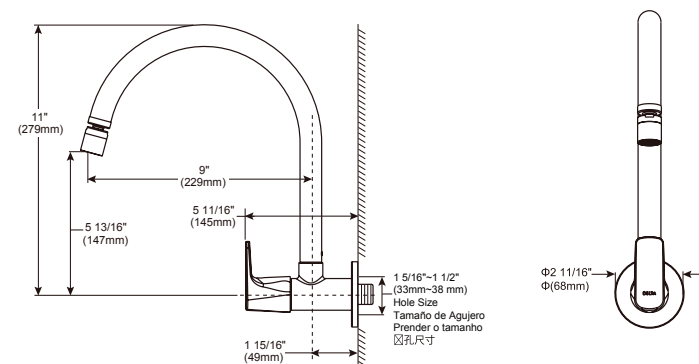

- Casted brass body
- Ceramic valve with 90° (1/4 turn) stop
- Meets mechanical performance per ASME A112.18.1
- Faucet 100% leak tested
- High-arc spout swivels 360°
- Faucet features swivel aerator

Model	Finish	Case	Price
26601	Chrome	3	216.00