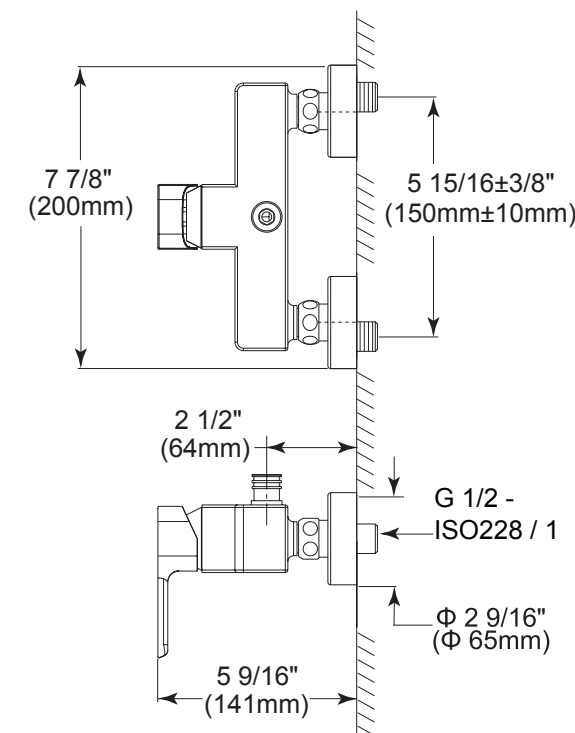

- Must order ISP00010 separately
- Must use ISP00010 and ISP00010-V together
- Integrated connection between Shower pipe and valve
- Hot/Cold indicators

Model	Finish	Case	Price
ISP00011-V	Chrome	3	253.00