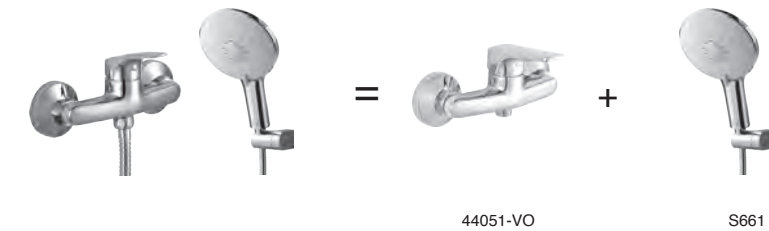

ON-WALL SHOWER ONLY