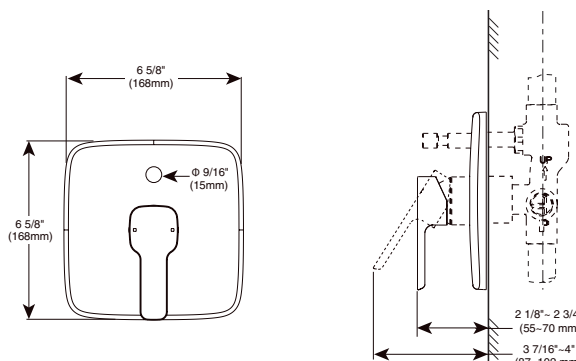

Model	Finish	Case	Price
T853339	Chrome	6	56.00
T853339-CZ	Champagne Bronze®	6	135.00
T853339-PN	Polished Nickel	6	114.00

- Polished chrome escutcheon
- Easy slip-on installation design
- Metal handle with hot/cold temperature indicator
- Must order rough-in separately - R85300