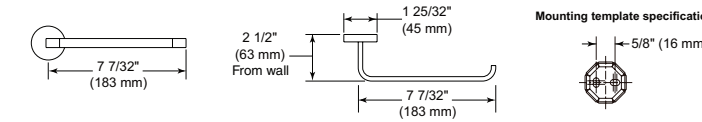

Ribbon Towel Ring

Model	Finish	Case	Price
IAO20546	Chrome	12	31.40

- Modern Series
- Towel Ring
- Extends 2.5" (63.500 mm) from wall
- 5.6 LBS/2.5 KG
- Mounting hardware included