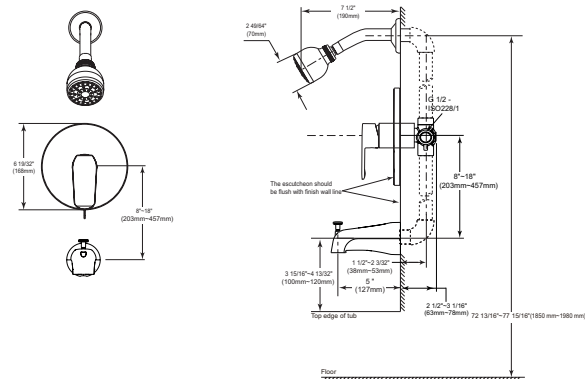

TUB & SHOWER

In-Wall Tub & Shower

Model	Finish	Case	Price
23075	Chrome	3	213.00

- In-wall shower installation
- Touch-Clean® single-setting Shower head
- 5" (127.0 mm) long diverter tub spout
- Metal lever handle
- G 1/2" (12.7 mm) connection
- Handle adjusts temperature
- Hot/cold indicators
- Ceramic valve system
- 15.8 LBS/7.2 KG
- Shower arm included
- Full Body Spray