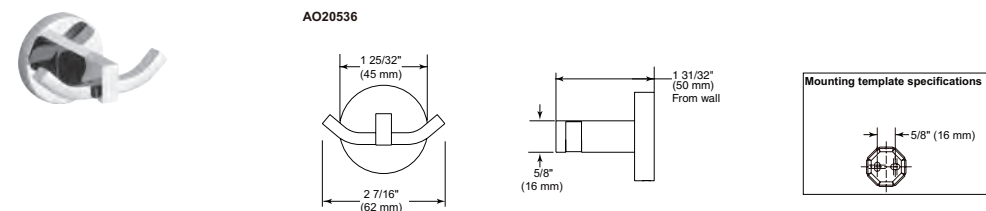

Model	Finish	Case	Price
IAO20536	Chrome	12	19.85

- Modern Series
- Robe Hook
- Extends 2" (50.800 mm) from wall
- 3.7 LBS/1.7 KG
- Mounting hardware included