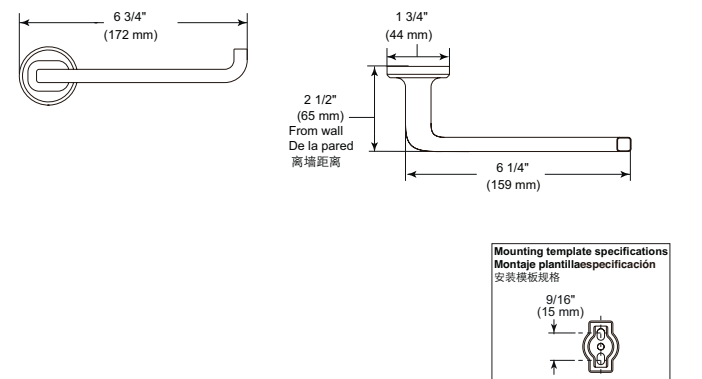

Curved Tissue Holder

Model	Finish	Case	Price
IAO35051	Chrome	3	44.25

- Modern Series
- Tissue Holder
- Zinc base
- Mounting hardware included
- Hole size 3/16" (5mm)