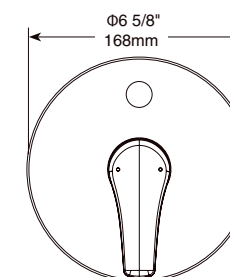

Model	Finish	Case	Price
T853440	Chrome	6	44.00

- Polished chrome escutcheon
- Easy slip-on installation design
- Metal handle with hot/cold temperature indicator
- Must order rough-in separately - R85300