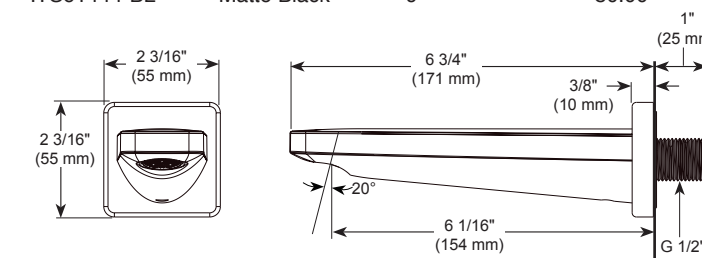

Model	Finish	Case	Price
ITS61444	Polished Chrome	9	57.00
ITS61444-BL	Matte Black	9	80.00

- Modern contemporary design: defined by streamlined simplicity and soft rectangular look, the single handle wall mount lavatory faucet complements any style of bathroom
- Long-lasting leak-free performance: solid metal construction ensure long-lasting leak-free performance
- Corrosion resistant finish will not fade or tarnish over a period
- High performance aerator for a soft and splash-free stream
- Easy to install: comes with standard G1/2" connection for easy installation