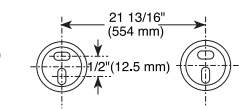

Mounting template specifications