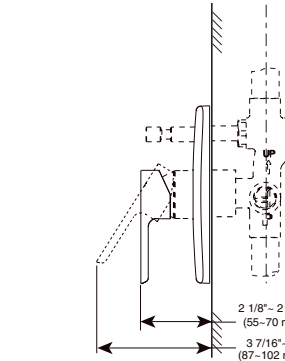

- Polished chrome escutcheon
- Easy slip-on installation design
- Metal handle with hot/cold temperature indicator
- Must order rough-in separately - R85200-SO

In-Wall Tub & Shower Trim for Push Button Diverter

Model	Finish	Case	Price
T853339	Chrome	6	56.00
T853339-CZ	Champagne Bronze®	6	135.00
T853339-PN	Polished Nickel	6	114.00