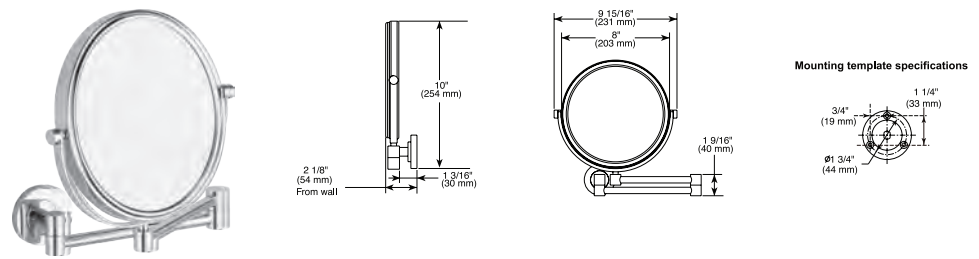

Model	Finish	Case	Price
IAO20175	Chrome	6	124.60

- Modern Series
- Double Face Mirror
- Extends 2 1/8" (54 mm) from wall
- 12.3 LBS/5.6 KG
- Mounting hardware included

24" Curved Towel Bar