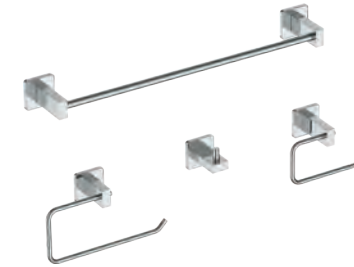

Single Handle
Wall Mount Rough
R85400-IN-WL

Single Handle
Wall Mount
T31444-WL

Finishes: CH, BL

MODERN SQUARE BATHROOM ACCESSORIES COMBO

18" Towel Bar
Towel Ring
Robe Hook
Tissue Holder
IAOCB001

(CH) CHROME
(BL) MATTE BLACK