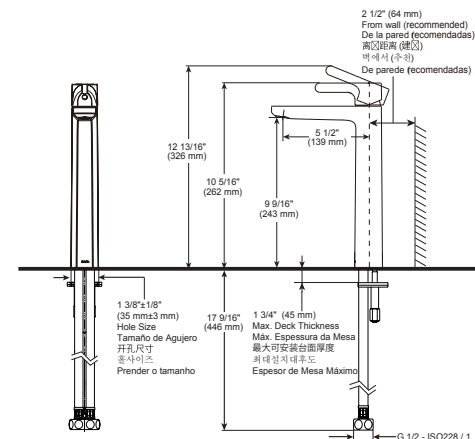

- 1-hole installation
- One-piece casting no lead brass body
- 35 mm ceramic cartridge
- Meets mechanical performances per ASME A112.18.1
- Faucet 100% leak tested
- Metal handle with hot/cold temperature indicator
- Stainless steel braided flexible supply hose with G 1/2 - ISO 0228 / 1:2000 thread connection
- Dual shank installation
- Metal drain with push type pop-up