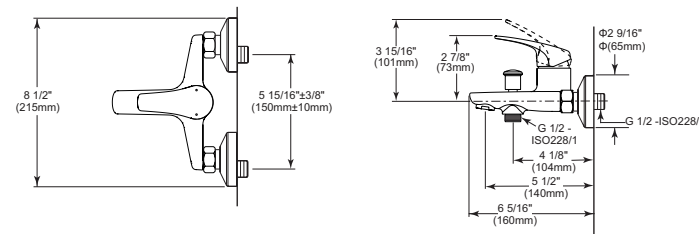

ON-WALL TUB & SHOWER

ON-WALL SHOWER ONLY

On-Wall Tub & Shower - Valve Only

Model	Finish	Case	Price
44050-VO	Chrome	3	145.00

- Cast brass body
- 35 mm ceramic cartridge
- Metal handle with hot/cold temperature indicator
- 100% leak tested