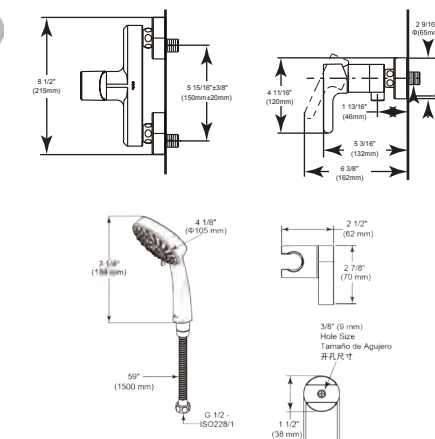

On-Wall Shower Only

Model	Finish	Case	Price
35551	Chrome	3	234.00

- On-wall shower installation
- 35mm ceramic cartridge
- Meets mechanical performances per ASME A112.18.1
- Faucet 100% leak tested
- Metal handle with hot/cold temperature indicator
- 35551 with hand shower
  - 5-Setting Touch-Clean® hand shower
  - 59" (1500mm) long anti-twist PVC shower hose, G 1/2 - ISO228/1:2000 thread connection
  - Adjustable hand shower holder
  - Full Body Spray, Massage Spray, Soft Drench with hand spray, Soft Drench with Full Spray, Adjustable Full Spray