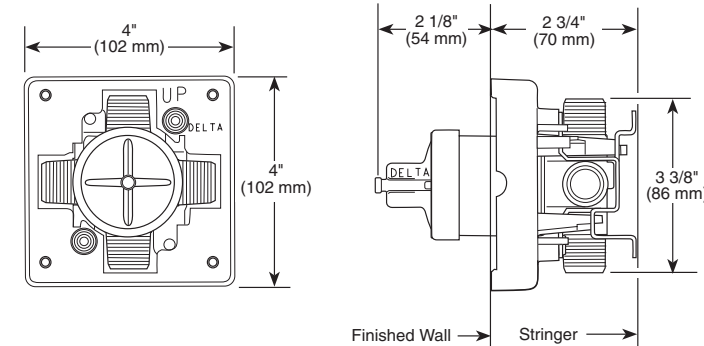

TUB & SHOWER

MultiChoice® Universal Tub/Shower Rough - Universal Inlets/Outlets

Model	Finish	Case	Price
R10000-UNBX	NA	3	74.50

- Valve body only
- Accepts single-function (13/14), dual-function (17) or dual-function thermostatic (17T) cartridge
- Cartridge ships with trim kit
- 1/2" (12.7 mm) universal inlets accept 1/2" (12.7 mm) copper, 1/2" (12.7 mm) iron pipe, PEX or CPVC adapters
- 1/2" (12.7 mm) universal outlets, inlets/outlets have male threads
- Back-to-back capability
- BX = single box model