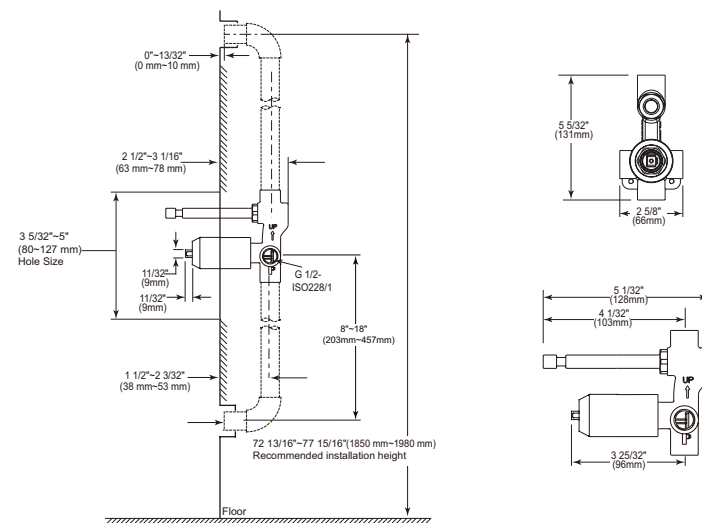

TUB/SHOWERS

Rough-In with Push Button Diverter

Model	Finish	Case	Price
R85300	Chrome	3	127.00

- In-wall installation
- Brass body
- G 1/2" (12.7 mm) female thread
- 7.7 LBS/3.5 KG
- Ceramic cartridge