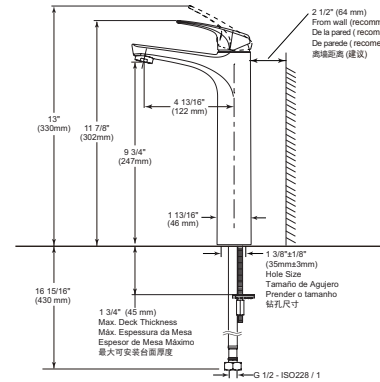

BATHROOM FAUCETS

Single Handle
Highrise Lavatory Faucet

Model	Finish	Case	Price
44025-SQ-P	Chrome	3	188.00