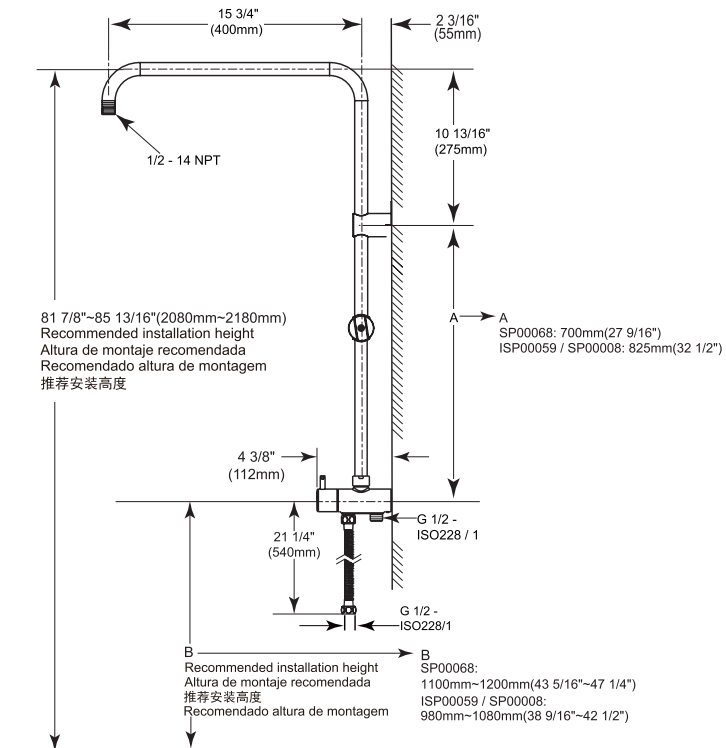

SHOWER BAR

Model	Finish	Case	Price
ISP00059	Chrome	3	177.00

- Bar shower system - tube only
- Brass body and Shower pipe
- 19 11/16" (500 mm) long metal double - interlock anti-twist shower hose
- Metal diverter handle
- G 1/2 - ISO228/1:2000 thread connection
- Model includes die-casting zinc mounting post and adjustable Hand shower holder
- Valve assembly 100% leak tested