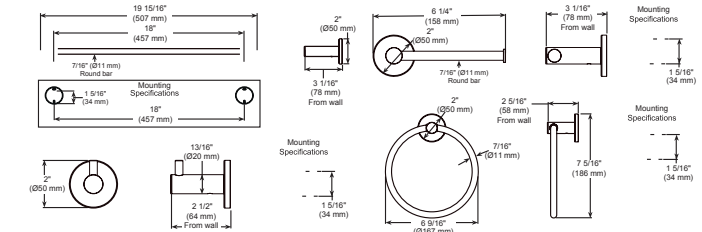

Modern Round Bathroom Accessories Combo

Model	Finish	Case	Price
IAOCB002	Polished Chrome	6	74.50

- Modern contemporary design: defined by streamlined simplicity and rectangular look, modern square accessories complement any style of bathroom
- Long-lasting: solid metal construction for durability and reliability
- Corrosion resistant finish will not fade or tarnish over a period
- Easy to install: required a hole size of 1/4" (6mm). All the mounting hardware included with the product
- Comes in a combo set of 4 accessories