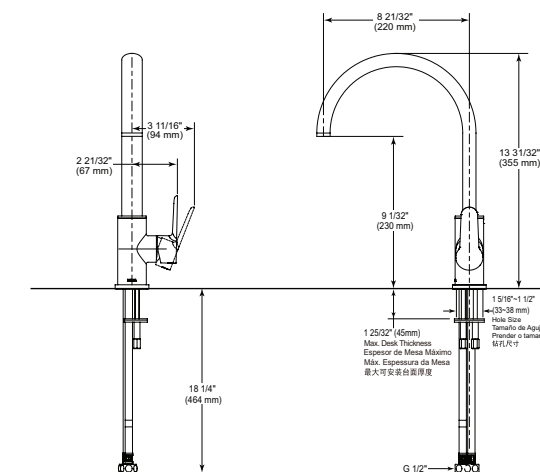

- 1-hole installation
- High-arc spout swivels 360°
- 8 21/32" (219.869 mm) long, 13 31/32" (354.807 mm) high
- Metal lever handle
- G 1/2" (12.7 mm) connection
- 9 1/32" (229.394 mm) from deck to aerator
- 1 23/32" (43.656 mm) max. deck thickness
- Hot/cold indicator(s)
- DIAMOND™ Valve
- 10.6 LBS/4.8 KG
- 2.4 gpm @ 60 psi, 9.0 L/min @ 414 kPa