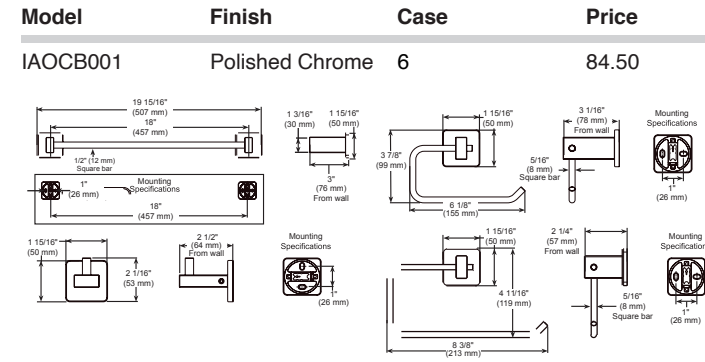

ACCESSORIES - MODERN

Modern Square Bathroom Accessories Combo

- Modern contemporary design: defined by streamlined simplicity and rectangular look, modern square accessories complement any style of bathroom
- Long-lasting: solid metal construction for durability and reliability
- Corrosion resistant finish will not fade or tarnish over a period
- Easy to install: required a hole size of 1/4" (6mm). All the mounting hardware included with the product
- Comes in a combo set of 4 accessories