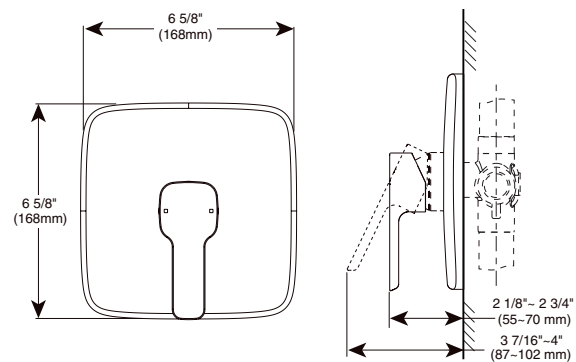

Model	Finish	Case	Price
T852339	Chrome	6	50.00
T852339-CZ	Champagne Bronze®	6	90.00

- Polished chrome escutcheon
- Easy slip-on installation design
- Metal handle with hot/cold temperature indicator
- Must order rough-in separately - R85200-SO