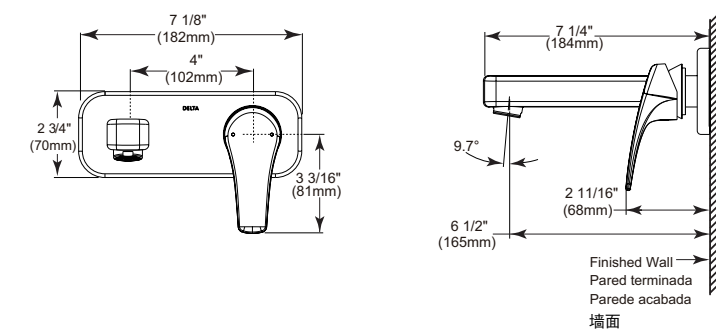

- Brass spout
- Metal escutcheon and handle
- Must order rough-in separately - R85400-IN-WL
- Pop-up drain sold separately

Single Handle
Highrise Lavatory Faucet