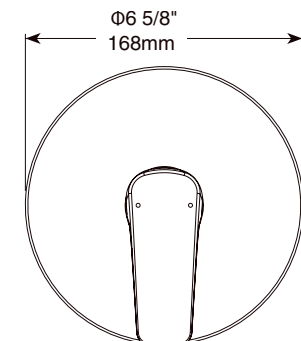

Model	Finish	Case	Price
T852440-SQ	Chrome	6	39.00

- Polished chrome escutcheon
- Easy slip-on installation design
- Metal handle with hot/cold temperature indicator
- Must order rough-in separately - R85200-SO