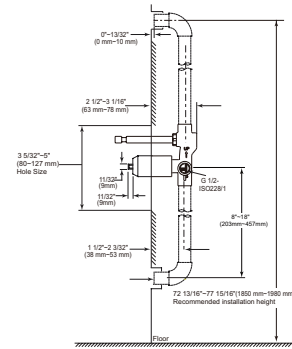

Rough-In with Push Button Diverter

Model	Finish	Case	Price
R85300	Chrome	3	127.00

- In-wall installation
- Brass body
- G 1/2" (12.7 mm) female thread
- 7.7 LBS/3.5 KG
- Ceramic cartridge