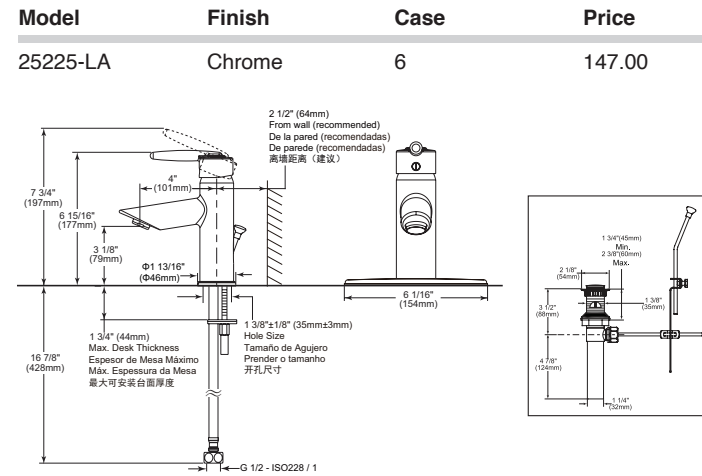

BATHROOM FAUCETS

- 1-hole installation
- Rigid spout
- 4" (101.600 mm) long, 6 15/16" (177.00 mm) high
- Metal lever stick handle
- Plastic pop-up
- G 1/2" (12.7 mm) connection
- 3 1/8" (79.00 mm) from deck to spout
- 1 3/4" (44.00 mm) max. deck thickness
- Hot/cold indicators
- Ceramic valve system
- 27.6 LBS/12.5 KG
- 2.0 gpm @ 60 psi, 7.6 L/min @ 414kPa