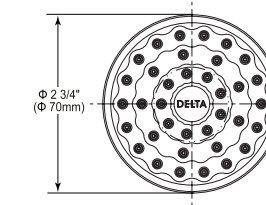

Single Setting Shower Head

Model	Finish	Case	Price
ISH52020	Chrome	6	21.35

- Touch-Clean® Single function Shower head
- 2 3/4" (69.850 mm) Shower head
- 4" (101.600 mm) high
- G 1/2" (12.7 mm) connection
- 0.8 LBS/0.36 KG
- 2.4 gpm @ 14.5 psi, 9.0 L/min @ 100 kPa
- Full body spray