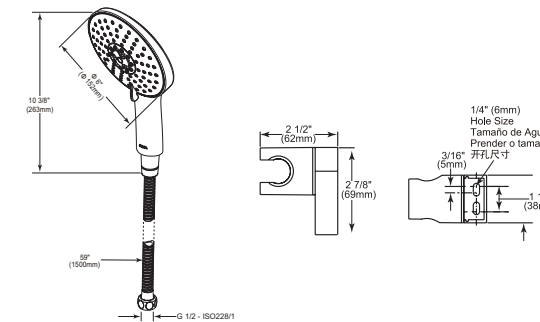

- Seven-setting rainfall Touch-Clean® Hand shower
- 59" (1500 mm) long metal double-interlock tensile shower hose and mounting bracket included
- G 1/2 - ISO228/1:2000 thread connection
- Flow restrictor included in Hand shower
- 2.5 gpm @ 25 psi with restrictor
- Full Body Spray, Full Spray with Massage, Massage Spray, Soft Drench Spray, Soft Drench with Full Spray, Adjustable Full Spray, Aerated Spray