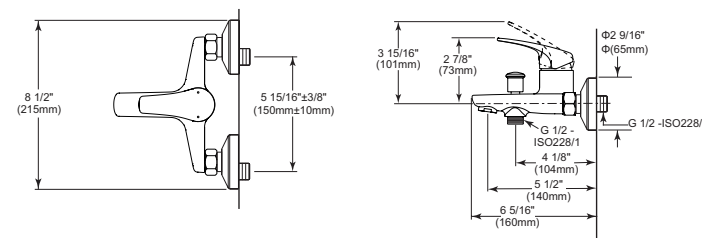

- Brass body
- 35 mm ceramic cartridge
- Valve assembly 100% leak tested
- G 1/2 - ISO228/1:2000 thread connection
- Metal handle with hot/cold temperature indicator
- Single setting Touch-Clean® quadrate rainfall Shower head and metal tub spout
- Full Body Spray

On-Wall Tub & Shower - Valve Only

Model	Finish	Case	Price
44050-LP-VO	Chrome	3	160.00

- Cast brass body
- 35 mm ceramic cartridge
- Metal handle with hot/cold temperature indicator
- 100% leak tested