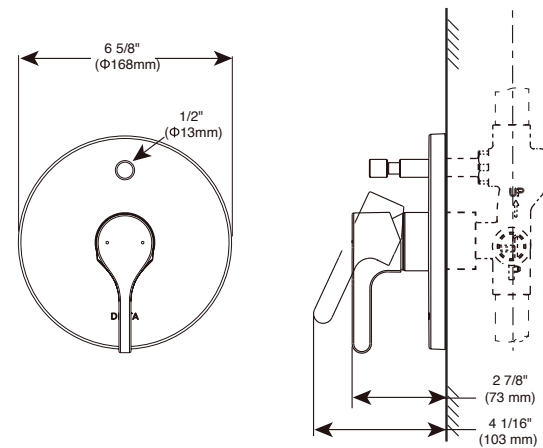

In-Wall Tub & Shower Trim for Push Button Diverter

Model	Finish	Case	Price
T853355	Chrome	6	92.00

- Easy slip-on installation design
- Metal handle with hot/cold temperature indicators
- Must order rough-in separately - R85300