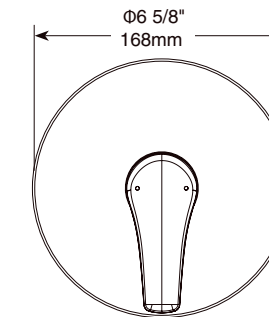

TUB & SHOWER

In-Wall Tub & Shower

Model	Finish	Case	Price
44075	Chrome	3	173.00

- Brass body
- 35 mm ceramic cartridge
- Valve assembly 100% leak tested
- G 1/2 - ISO228/1:2000 thread connection
- Metal handle with hot/cold temperature indicator
- Single setting Touch-Clean® quadrate rainfall Shower head and metal tub spout
- Full Body Spray

TUB & SHOWER

Rough-In

Model	Finish	Case	Price
R85200-SO	Chrome	3	95.20

- Shower only rough-in
- Finish: Polished Chrome
- Trim kit is sold separately
- One-Piece brass casted without stops
- G 1/2" inlet an outlet connections

In-Wall Shower Only

Model	Finish	Case	Price
44076	Chrome	3	152.00

- Brass body
- 35 mm ceramic cartridge
- Valve assembly 100% leak tested
- G 1/2 - ISO228/1:2000 thread connection
- Metal handle with hot/cold temperature indicator
- Single setting Touch-Clean® quadrate rainfall Shower head and shower arm
- Full Body Spray

In-Wall Shower Only Trim

Model	Finish	Case	Price
T852440	Chrome	6	37.00

- Polished chrome escutcheon
- Easy slip-on installation design
- Metal handle with hot/cold temperature indicator
- Must order rough-in separately - R85200-SO

MultiChoice® Universal Tub/Shower Rough - Universal Inlets/Outlets

Model	Finish	Case	Price
R10000-UNBX	NA	3	74.50

- Valve body only
- Accepts single-function (13/14), dual-function (17) or dual-function thermostatic (17T) cartridge
- Cartridge ships with trim kit
- 1/2" (12.7 mm) universal inlets accept 1/2" (12.7 mm) copper, 1/2" (12.7 mm) iron pipe, PEX or CPVC adapters
- 1/2" (12.7 mm) universal outlets, inlets/outlets have male threads
- Back-to-back capability
- BX = single box model