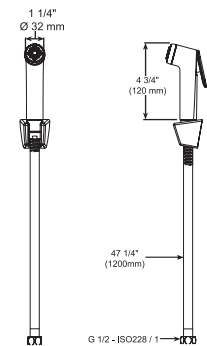

- Modern contemporary design
- Precision flow control meets all user needs regardless of your home's water pressure
- Ergonomic, easy to clean design
- Includes 47 1/4" (1.2 m) flexible stainless-steel hose,
- G1/2-ISO228/I-2000 thread connection