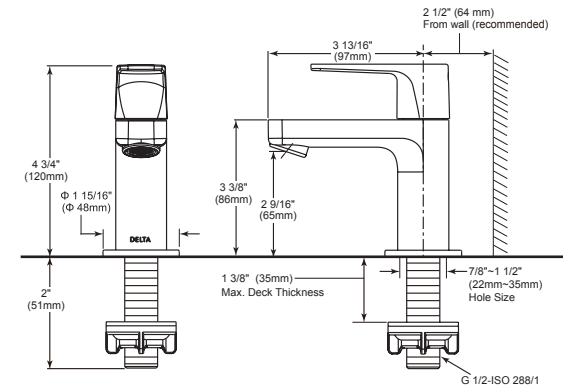

BATHROOM FAUCETS

Single Handle
Lavatory Faucet
Short (Cold Water Only)

Model	Finish	Case	Price
44020-SQ	Chrome	6	70.00