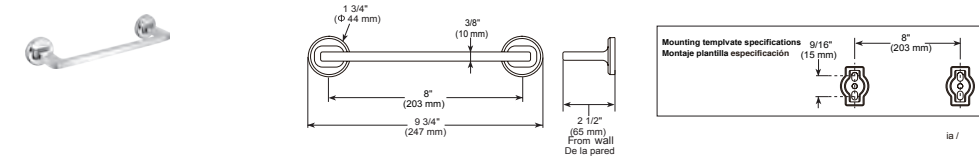

ACCESSORIES - KENDARI

8" Curved Towel Bar

Model	Finish	Case	Price
IAO35008	Chrome	3	65.95

- Modern Series
- 8" (457.201 mm) Towel Bar
- Zinc base
- Mounting hardware included
- Hole size 3/16" (5mm)

Delta Double Face Mirror