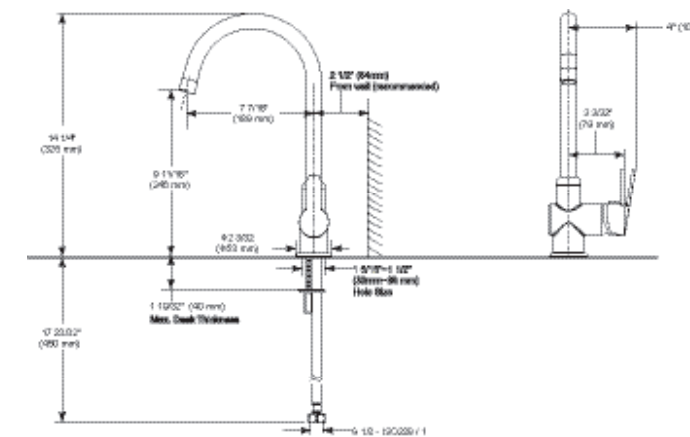

Model	Finish	Case	Price
23001	Chrome	3	163.00