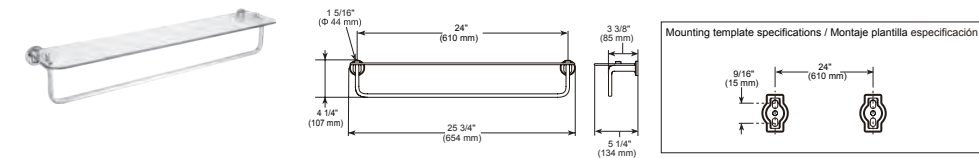

- Modern Series
- 24" (609.601 mm) Towel Bar
- Zinc base
- Mounting hardware included
- Hole size ϕ 3/16" (5mm)

24" Curved Towel Bar with Glass Shelf

Model	Finish	Case	Price
IAO35032	Chrome	3	164.80

- Modern Series
- 24" (609.601 mm) Towel Bar with Glass Shelf
- Zinc base, glass panels
- Mounting hardware included
- Hole size ϕ 3/16" (5mm)