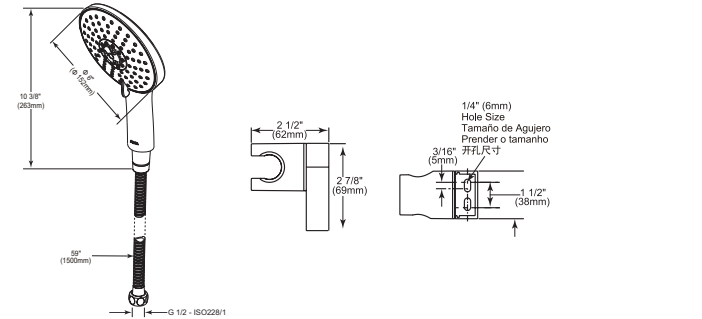

7 Setting Hand Shower

Model	Finish	Case	Price
S661	Chrome	3	90.00

- Seven-setting rainfall Touch-Clean® Hand shower
- 59" (1500 mm) long metal double-interlock tensile shower hose and mounting bracket included
- G 1/2 - ISO228/1:2000 thread connection
- Flow restrictor included in Hand shower
- 2.5 gpm @ 25 psi with restrictor
- Full Body Spray, Full Spray with Massage, Massage Spray, Soft Drench Spray, Soft Drench with Full Spray, Adjustable Full Spray, Aerated Spray