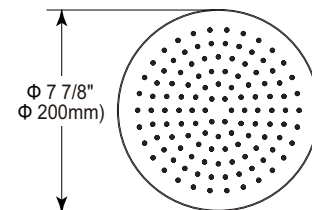

Single Setting Shower Head

Model	Finish	Case	Price
ISH11007	Chrome	3	50.00

- Touch-Clean® Single function Shower head
- 7 7/8" (200.025 mm) Shower head
- 2 5/16" (58.738 mm) high
- G 1/2" (12.7 mm) female thread
- 2.9 LBS/1.3 KG
- 2.4 gpm @ 14.5 psi, 9.0 L/min @ 100 kPa
- Soft rain spray