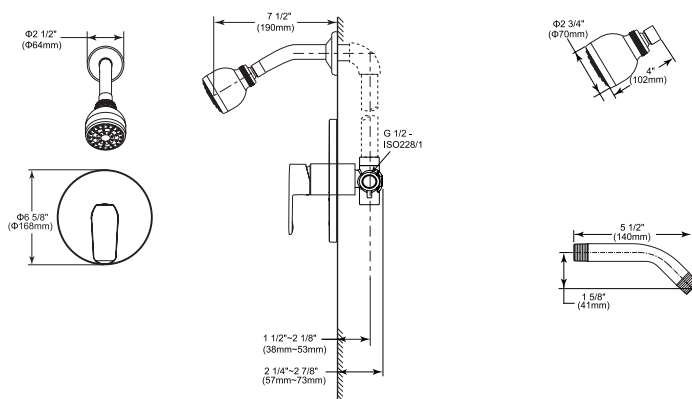

In-Wall Shower Only

Model	Finish	Case	Price
23076	Chrome	3	180.00

- In-wall shower installation
- Touch-Clean® single-setting Shower head
- Metal lever handle
- G 1/2" (12.7 mm) connection
- Handle adjusts temperature
- Hot/cold indicators
- Ceramic valve system
- 14.0 LBS/6.3 KG
- Shower arm included
- Full Body Spray