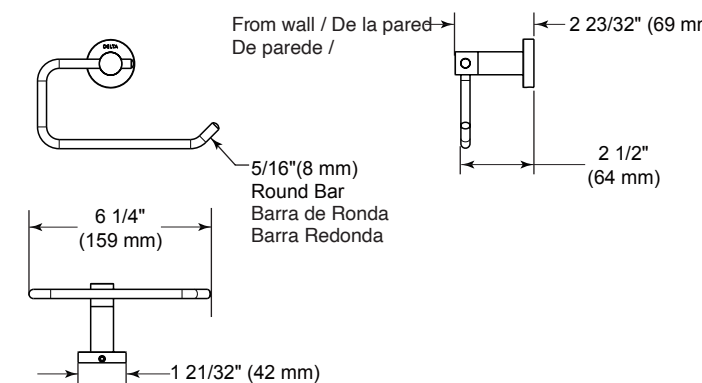

Ribbon Tissue Holder without Cover

Model	Finish	Case	Price
IAO20551	Chrome	12	33.15

- Modern Series
- Copper base
- Mounting hardware included
- Hole size 3/16" (5mm)