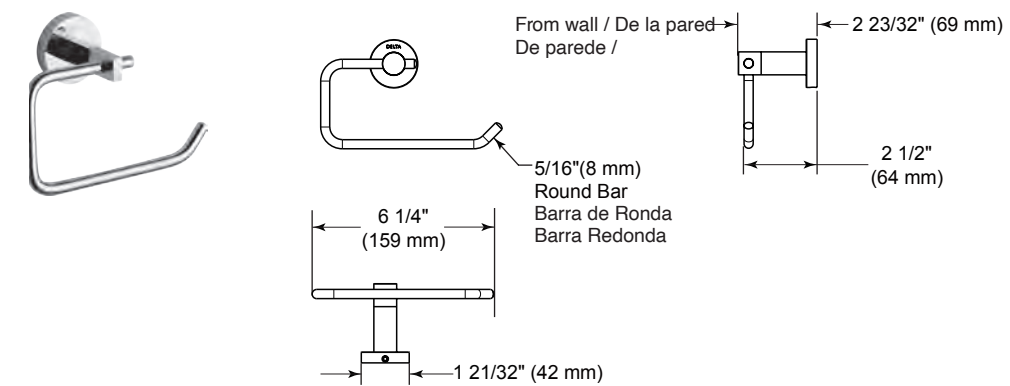

ACCESSORIES - RIBBON

Model	Finish	Case	Price
IAO20551	Chrome	12	33.15

- Modern Series
- Copper base
- Mounting hardware included
- Hole size 3/16" (5mm)