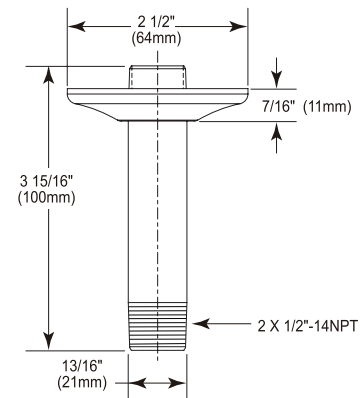

- 1/2" (12.7 mm) IPS male threads
- 9" (228.600 mm) long
- 2 7/8" (73.025 mm) outside diameter
- Includes flange

Model	Finish	Case	Price
IAO35071	Chrome	1	16.35