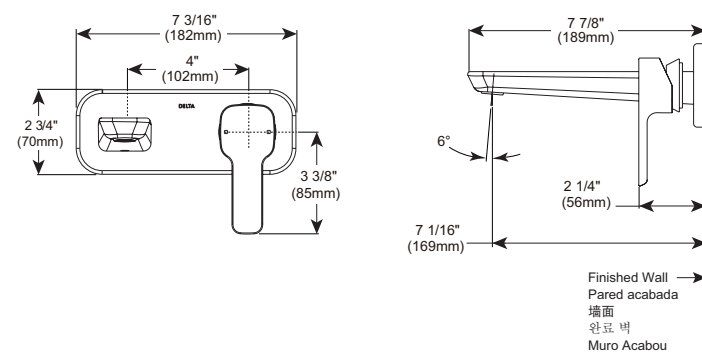

- Brass body
- Single setting Touch-Clean® quadrate rainfall shower head
- 35 mm ceramic cartridge
- Meets mechanical performance per ASME A112.18.1
- Valve assembly 100% leak tested
- Metal handle with hot/cold temperature indicator
- G 1/2 - ISO228/1:2000 thread connection
- Includes tub spout, shower head, and shower arm
- Full Body Spray

Single Handle
Wall Mount
Lavatory Trim

Model	Finish	Case	Price
T31339-WL	Chrome	3	150.00
T31339-CZWL	Champagne Bronze®	3	208.00
T31339-PNWL	Polished Nickel	3	187.00

- Brass spout
- Metal escutcheon and handle
- Must order rough-in separately - R85400-IN-WL
- Meets mechanical performance per ASME A112.18.1
- Faucet with ±6° rotation aerator.

In-Wall Shower Only

Model	Finish	Case	Price
33976	Chrome	3	255.00