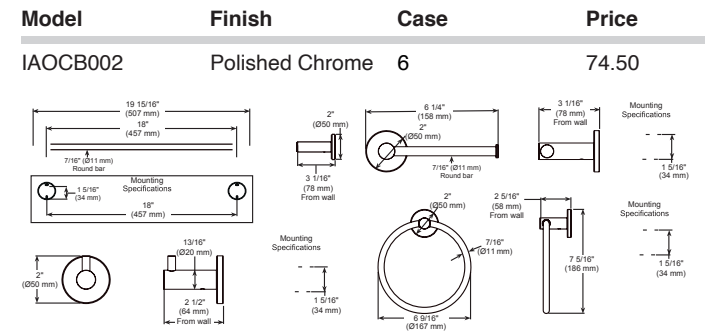

Modern Round Bathroom Accessories Combo

- Modern contemporary design: defined by streamlined simplicity and rectangular look, modern square accessories complement any style of bathroom
- Long-lasting: solid metal construction for durability and reliability
- Corrosion resistant finish will not fade or tarnish over a period
- Easy to install: required a hole size of 1/4" (6mm). All the mounting hardware included with the product
- Comes in a combo set of 4 accessories

Celeste™ Kitchen

Single Handle Kitchen Faucet

Model	Finish	Case	Price
33501	Chrome	3	206.00