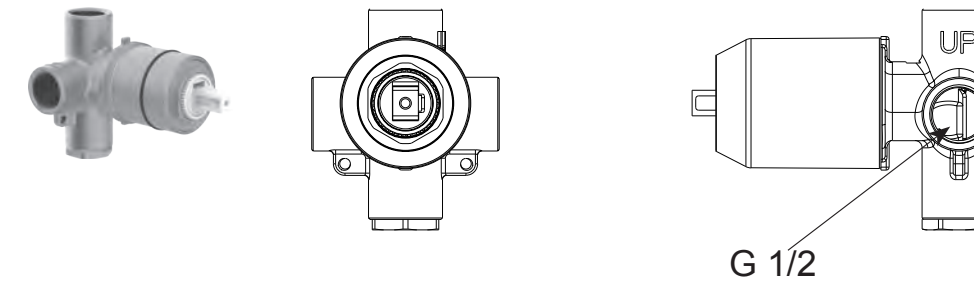

TUB/SHOWERS

Rough-In

Model	Finish	Case	Price
R85200-SO	Chrome	3	95.20