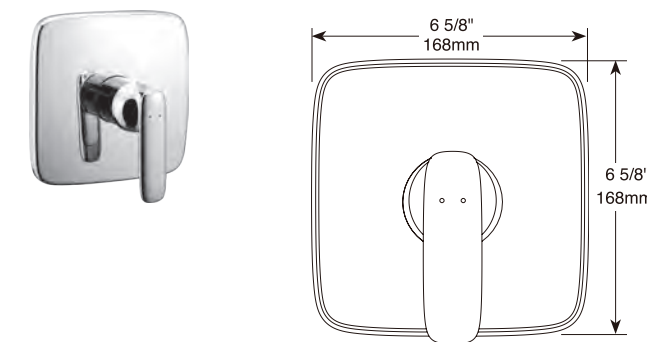

In-Wall Shower Only Trim

Model	Finish	Case	Price
T852338	Chrome	6	125.00

- Easy slip-on installation design
- Metal lever handle
- Must order rough-in separately - R85200-SO
- 4.3 LBS/1.9 KG
- Hot/cold indicator