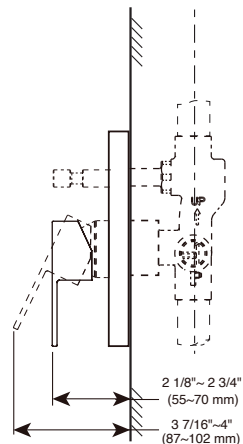

TUB & SHOWER

Rough-In with Push Button Diverter

Model	Finish	Case	Price
R85300	Chrome	3	127.00

- In-wall installation
- Brass body
- G 1/2" (12.7 mm) female thread
- 7.7 LBS/3.5 KG
- Ceramic cartridge

In-Wall Tub & Shower Trim for Push Button Diverter

Model	Finish	Case	Price
T853340	Chrome	6	54.00

- Easy slip-on installation design
- Metal handle with hot/cold temperature indicator
- Must order rough-in separately - R85300

TUB & SHOWER

Tub Spout

Model	Finish	Case	Price
ITS61340	Chrome	6	77.00

- Brass tub spout
- G 1/2" (12.7 mm) Connection
- Full Flow Rate
- 4.4 LBS/2.0 KG
- 6 11/32" (161 mm) long

Diverter Tub Spout

Model	Finish	Case	Price
ITS62340	Chrome	6	93.00

- Brass tub spout
- G 1/2" (12.7 mm) Connection
- Full Flow Rate
- 4.4 LBS/2.0 KG
- 6 11/32" (161 mm) long
- Tub Spout with pull-up diverter