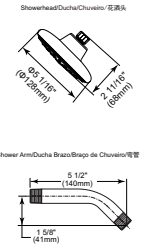

- Brass body
- 35 mm ceramic cartridge
- Valve assembly 100% leak tested
- G 1/2 - ISO228/1:2000 thread connection
- Metal handle with hot/cold temperature indicator
- Single setting Touch-Clean® quadrate rainfall Shower head and shower arm
- Full Body Spray

In-Wall Shower Only Trim

Model	Finish	Case	Price
T852440	Chrome	6	37.00