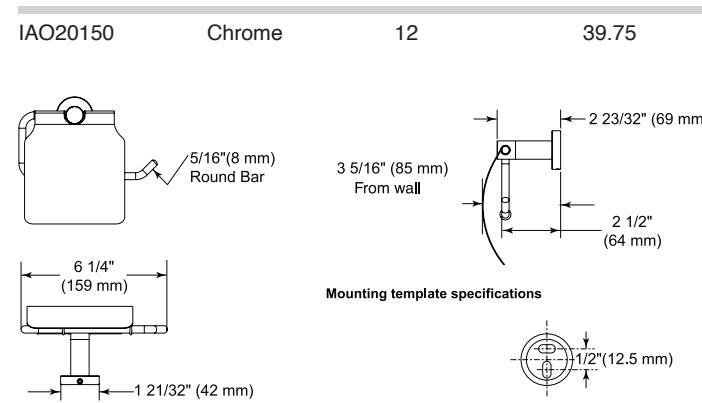

ACCESSORIES - LILAH®

Cylindrical Tissue Holder with Removable Cover

- Modern Series
- Tissue Holder with Cover
- Extends 3 5/16" (85.0 mm) from wall
- 6 1/4" (158.750 mm) wide
- 8.7 LBS/4.0 KG
- Mounting hardware included