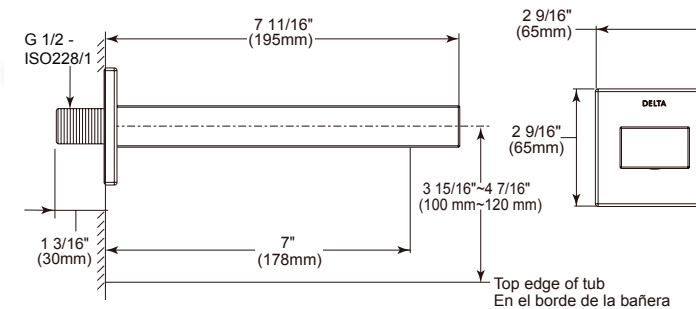

- Brass tub spout
- G 1/2" (12.7 mm) Connection
- Full Flow Rate
- 4.4 LBS/2.0 KG
- 6 11/32" (161 mm) long

Diverter Tub Spout

Model	Finish	Case	Price
ITS62340	Chrome	6	93.00

- Brass tub spout
- G 1/2" (12.7 mm) Connection
- Full Flow Rate
- 4.4 LBS/2.0 KG
- 6 11/32" (161 mm) long
- Tub Spout with pull-up diverter