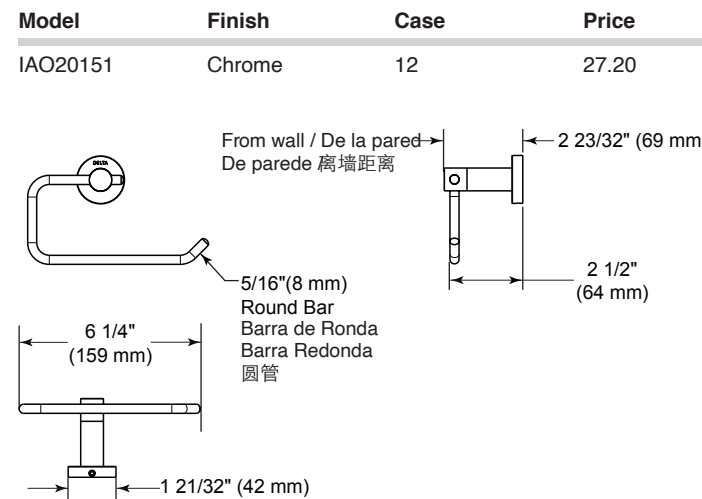

- Modern Series
- Copper base
- Mounting hardware included
- Hole size 3/16" (5mm)