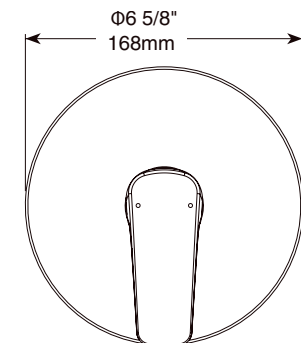

In-Wall Shower Only Trim

Model	Finish	Case	Price
T852440-SQ	Chrome	6	39.00

- Polished chrome escutcheon
- Easy slip-on installation design
- Metal handle with hot/cold temperature indicator
- Must order rough-in separately - R85200-SO