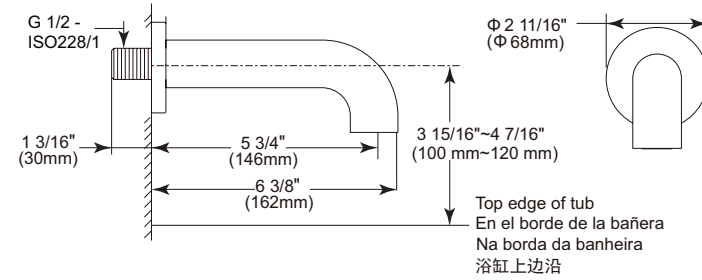

Tub Spout

Model	Finish	Case	Price
ITS6159	Chrome	6	49.00

- Brass tub spout
- G 1/2-ISO228/1 :2000 thread connection
- 5.6 LBS/2.54 KG

Tub Spout