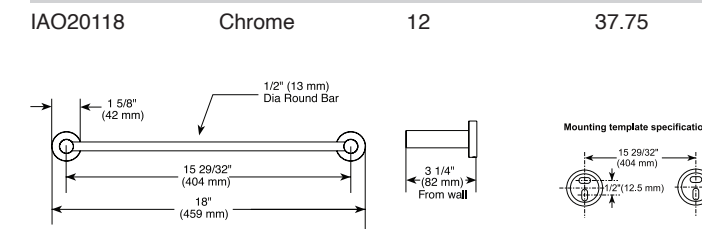

ACCESSORIES - LILAH®

18" Cylindrical Towel Bar

- Modern Series
- 18" (457.201 mm) Towel Bar
- Extends 3 1/4" (82.0 mm) from wall
- 7.9 LBS/3.6 KG
- Mounting hardware included

In-Wall Shower Only Trim

Model	Finish	Case	Price
T852230	Chrome	6	40.00