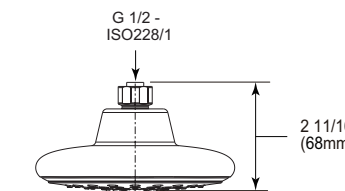

ROUND

Single Setting Shower Head

Model	Finish	Case	Price
ISH11009	Chrome	6	52.00

- Touch-Clean® Single function Shower head
- 5 1/16" (128.588 mm) Shower head
- 2 11/16" (68.263 mm) high
- G 1/2" (12.7 mm) connection
- 2.9 LBS/1.3 KG
- 2.4 gpm @ 14.5 psi, 9.0 L/min @ 100 kPa
- Full body spray