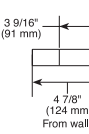

24" Cylindrical Double Towel Bar

Model	Finish	Case	Price
IAO20128	Chrome	12	60.35

- Modern Series
- 24" (609.601 mm) Double Towel Bar
- Extends 4 7/8" (124.0 mm) from wall
- 12.3 LBS/5.6 KG
- Mounting hardware included