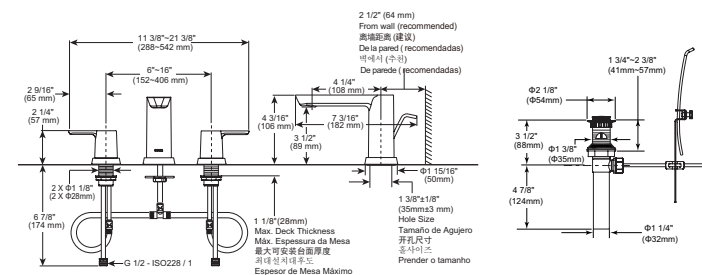

- Brass body
- Single setting Touch-Clean® quadrate rainfall Shower head
- 35 mm ceramic cartridge
- Meets mechanical performance per ASME A112.18.1
- Valve assembly 100% leak tested
- Metal handle with hot/cold temperature indicator
- G 1/2 - ISO228/1:2000 thread connection
- Shower only model includes Shower head and shower arm
- Full Body Spray

Two Handle Widespread
Lavatory Faucet

Model	Finish	Case	Price
33940	Chrome	3	285.00