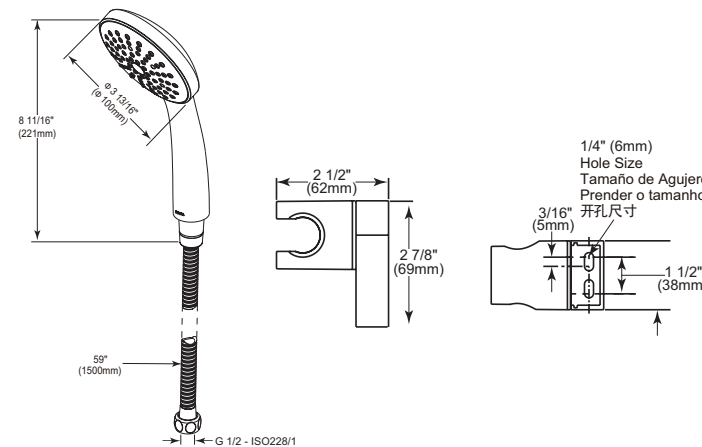

Single Setting Hand Shower

Model	Finish	Case	Price
S664	Chrome	6	47.00

- Single function Touch-Clean® Hand shower
- 59" (1500 mm) long metal double-interlock tensile shower hose and mounting bracket included
- G 1/2 - ISO228/1:2000 thread connection
- Flow restrictor included in Hand shower
- 2.5 gpm @ 25 psi with restrictor
- Full body spray