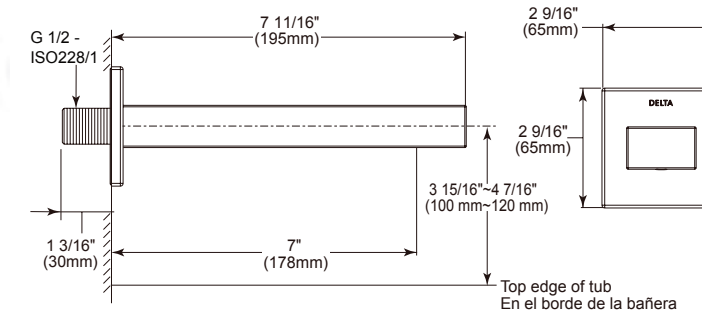

Model	Finish	Case	Price
ITS61340	Chrome	6	77.00

- Brass tub spout
- G 1/2" (12.7 mm) connection
- Full Flow Rate
- 4.4 LBS/2.0 KG
- 6 11/32" (161 mm) long
- Coordinates with Filis

Tub Spout