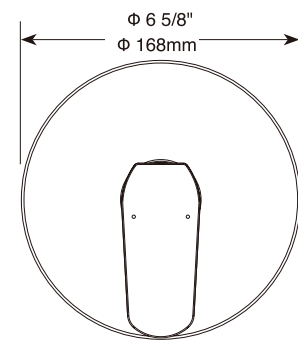

ACCESSORIES - LILAH®

18" Cylindrical Towel Bar

- Modern Series
- 18" (457.201 mm) Towel Bar
- Extends 3 1/4" (82.0 mm) from wall
- 7.9 LBS/3.6 KG
- Mounting hardware included

In-Wall Shower Only Trim

Model	Finish	Case	Price
T852230	Chrome	6	40.00