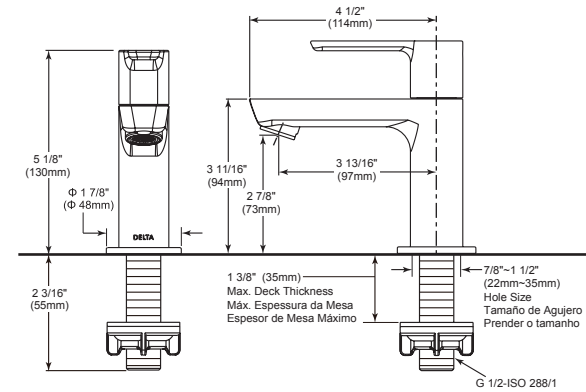

BATHROOM FAUCETS

Model	Finish	Case	Price
33920	Chrome	6	99.00

- Cast brass body
- Ceramic valve with 90° (1/4 turn) stop
- Ceramic valve with 500,000 life cycles per standard ASME A112.18.1
- Faucet 100% leak tested
- G 1/2 - ISO228/1:2000 male thread connection
- Aerator included in faucet
- Faucet with ±6° rotation aerator