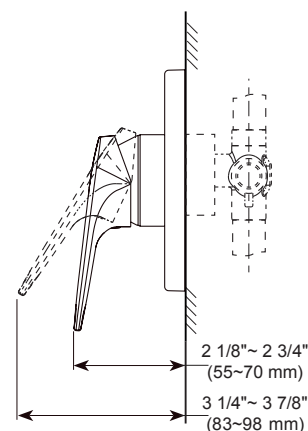

- In-wall installation
- Brass body
- G 1/2" (12.7 mm) female thread
- 7.7 LBS/3.5 KG
- Ceramic cartridge

In-Wall Shower Only Trim

Model	Finish	Case	Price
T852444	Polished Chrome	12	32.00
T85444-BL	Matte Black	12	45.00