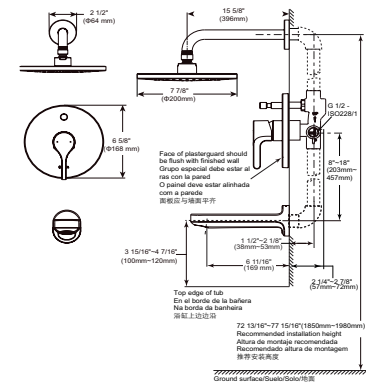

TUB & SHOWER

In-Wall Tub & Shower

Model	Finish	Case	Price
35585	Chrome	3	396.00

- In-wall shower installation
- 35mm ceramic cartridge
- Meets mechanical performances per ASME A112.18.1
- Valve assembly 100% leak tested
- G 1/2 - ISO228/1:2000 thread connection
- Metal handle with hot/cold temperature indicator
- Tub shower model includes tub spout, shower head, shower arm and trim:
  - 1 Setting Touch-Clean® quadrate rainfall shower head
  - Full Body Spray