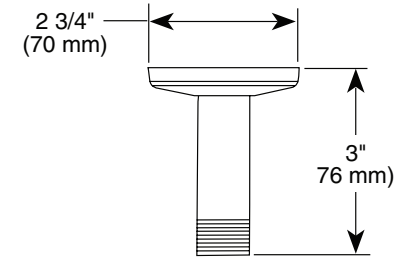

CEILING MOUNT

Model	Finish	Case	Price
U4996	Chrome	6	39.20
U4996-BL	Matte Black	6	72.00
U4996-CZ	Champagne Bronze	6	92.70
U4996-RB	Venetian Bronze	6	90.00
U4996-SS	Stainless	6	75.70

- 1/2" (12.7 mm) IPS male threads
- 3" (76.200 mm) long
- 2 7/8" (73.025 mm) outside diameter
- Includes flange