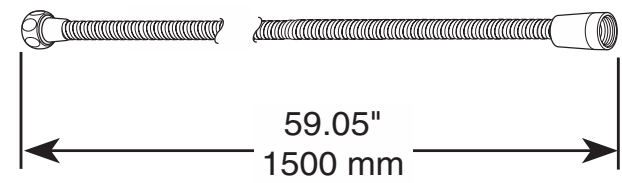

- PVC plastic hose
- Brass connector
- Anti-twist
- 59.05" (1500 mm) long
- 80.71" (2050 mm) when fully extended