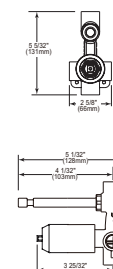

Model	Finish	Case	Price
R85300	Chrome	3	127.00
R85300-BL	Matte Black	3	178.00