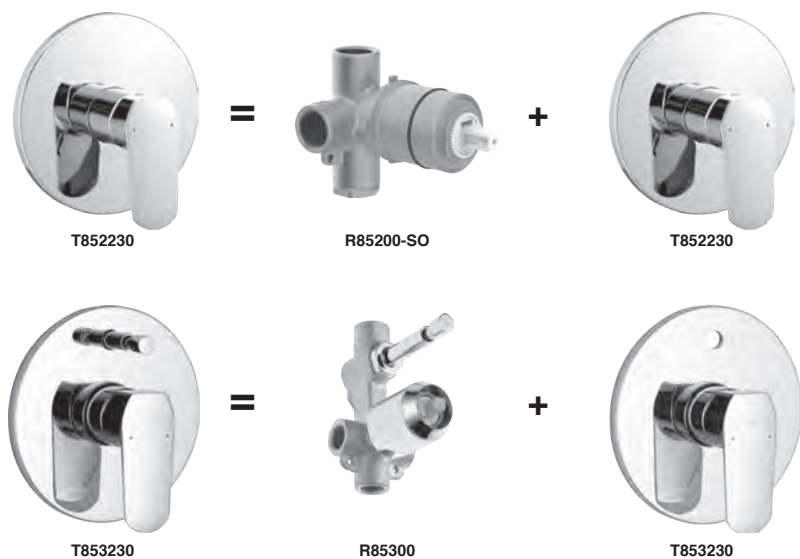

INTERNATIONAL ROUGHS AND TRIMS

Pick your trim shower and tub shower.

For tub showers use Rough R85300 and for shower only options use R85200-SO.