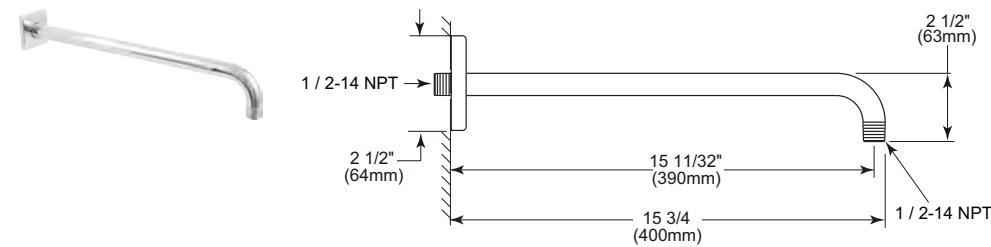

Shower Arm & Flange

Model	Finish	Case	Price
RP48332	Chrome	6	53.00

- 1-hole installation
- 2 1/2" (63.500 mm) outside diameter
- 16" (406.401 mm) long
- 1/2" (12.7 mm) -14 NPT connection (male thread)
- 2 1/2" (63.500 mm) outside diameter
- 0.9 LBS/0.4 KG