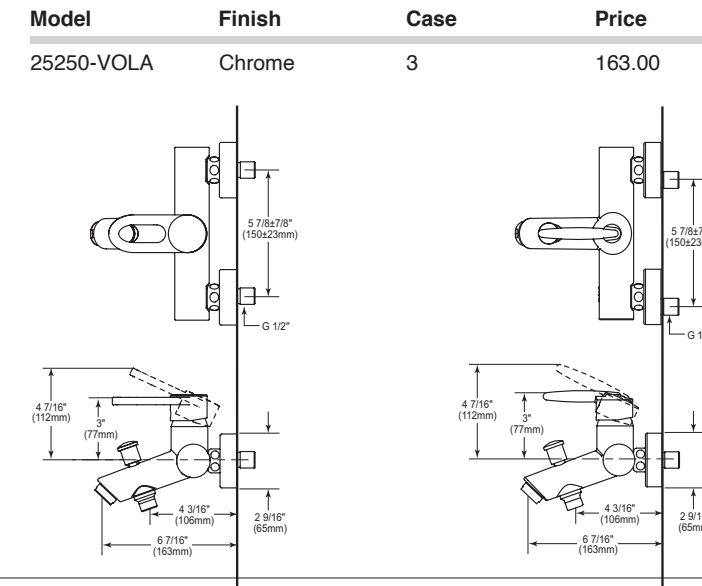

On-Wall Tub & Shower - Valve Only

- On-wall shower installation
- Valve Only
- Metal lever stick handle
- G 1/2" (12.7 mm) connection
- Handle adjusts temperature
- Hot/cold indicators
- Less Hand shower
- Ceramic valve system
- 9.6 LBS/4.3 KG
- 6 7/16" (163 mm) long