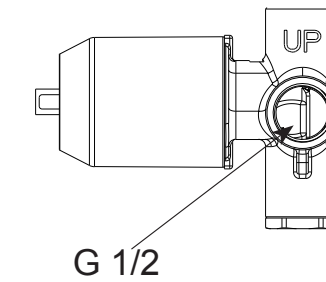

TUB & SHOWER

Rough-In

Model	Finish	Case	Price
R85200-SO	Chrome	3	95.20

- Shower only rough-in
- Finish: Polished Chrome
- Trim kit is sold separately
- One-Piece brass casted without stops
- G 1/2" inlet an outlet connections