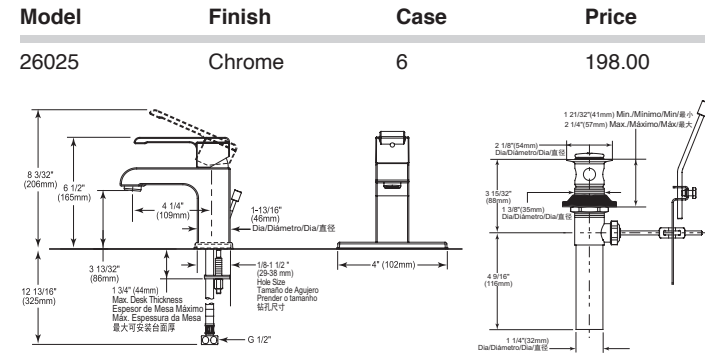

BATHROOM FAUCETS

Single Handle
Lavatory Faucet

- 1-hole installation
- Rigid spout
- 4 1/4" (109.0 mm) long, 6 1/2" (165.0 mm) high
- Metal lever handle
- Metal pop-up
- G 1/2" (12.7 mm) connection
- 3 3/8" (86.0 mm) from deck to spout
- 1 23/32" (43.656 mm) max. deck thickness
- Hot/cold indicators
- Ceramic valve system
- 35.4 LBS/16.1 KG
- 2.0 gpm @ 60 psi, 7.6 L/min @ 414 kPa