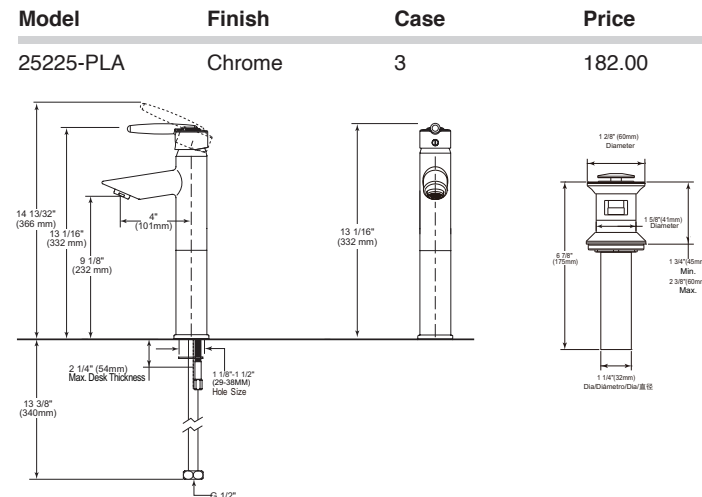

- 1-hole installation
- Rigid spout
- 4" (101.600 mm) long, 13 1/16" (331.788 mm) high
- Metal lever stick handle
- Metal push pop-up
- G 1/2" (12.7 mm) connection
- 9 5/16" (236.0 mm) from deck to spout
- 1 9/16" (40.0 mm) max. deck thickness
- Hot/cold indicators
- Ceramic valve system
- 20.1 LBS/9.1 KG
- 2.0 gpm @ 60 psi, 7.6 L/min @ 414 kPa