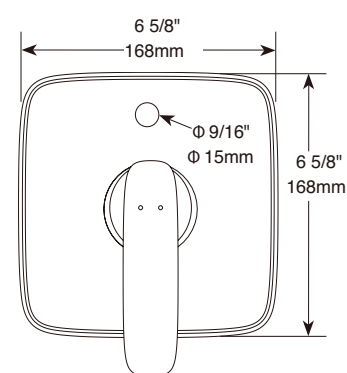

- Easy slip-on installation design
- Metal lever handle
- Must order rough-in separately - R85300
- 4.3 LBS/1.9 KG
- Hot/cold indicator