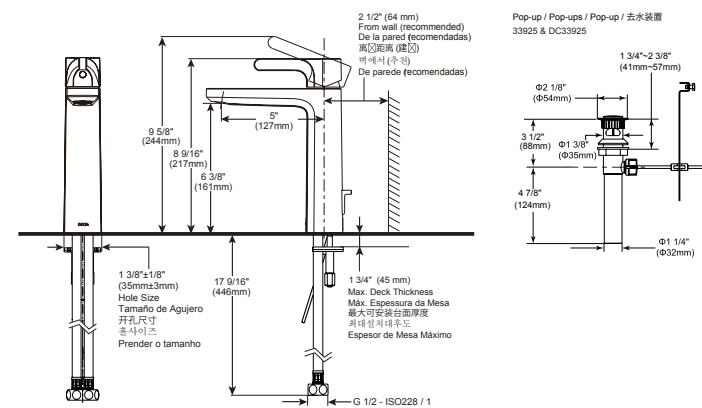

BATHROOM FAUCETS

Single Handle Wall Mount Rough

Model	Finish	Case	Price
R85400-IN-WL	Chrome	3	145.00

- Rough only, must order trim separately
- For use with single handle wall-mount bathroom faucets
- Brass body provides years of reliability behind the wall
- Maximum rough-in depth 2-3/4 in.
- Premium 35mm ceramic cartridge with diamond hard ceramic disc; tested over 500,000 cycles to ensure long-lasting leak-free use
- Leak Proof : 100% leak tested

Single Handle Mid Height Lavatory Faucet

Model	Finish	Case	Price
35525-M	Chrome	3	207.00

- 1-hole installation
- Casting no lead brass body
- 35 mm ceramic cartridge
- Meets mechanical performances per ASME A112.18.1
- Faucet 100% leak tested
- Metal handle with hot/cold temperature indicator
- Stainless steel braided flexible supply hose with G 1/2 - ISO 0228 / 1:2000 thread connection
- Dual shank installation
- Faucet includes pop-up drain and metal lift rod

Single Handle Wall Mount Lavatory Trim

Model	Finish	Case	Price
T31355-WL	Chrome	3	156.00