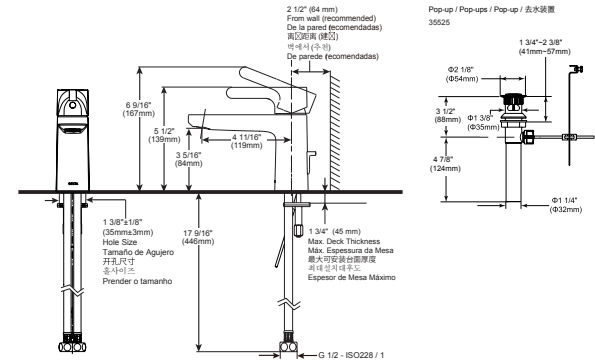

BATHROOM FAUCETS

Single Handle Lavatory Faucet

Model	Finish	Case	Price
35525	Chrome	3	193.00