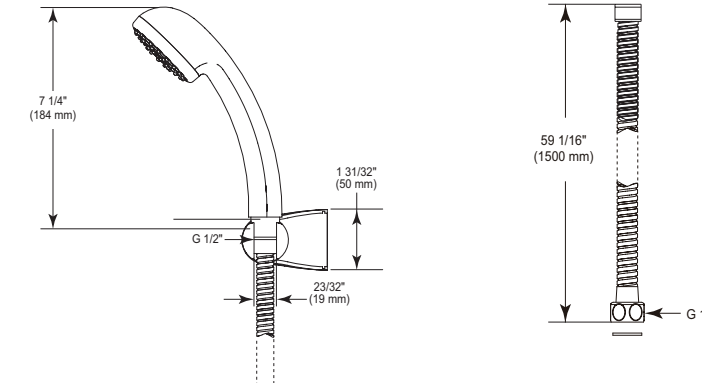

- Touch-Clean® single-setting Hand shower
- 59" (1500 mm) long metal hose
- G 1/2" (12.7 mm) connection
- 11.3 LBS/5.1 KG
- 2.5 gpm @ 80 psi, 9.5 L/min @ 550 kPa
- Full Body Spray

Hand Showers