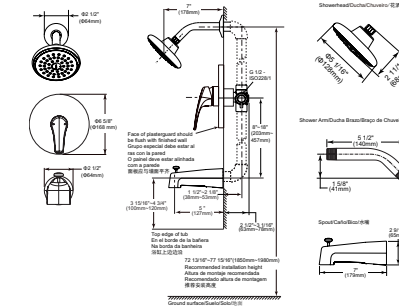

TUB & SHOWER

In-Wall Tub & Shower

Model	Finish	Case	Price
44075-LP	Chrome	3	178.00