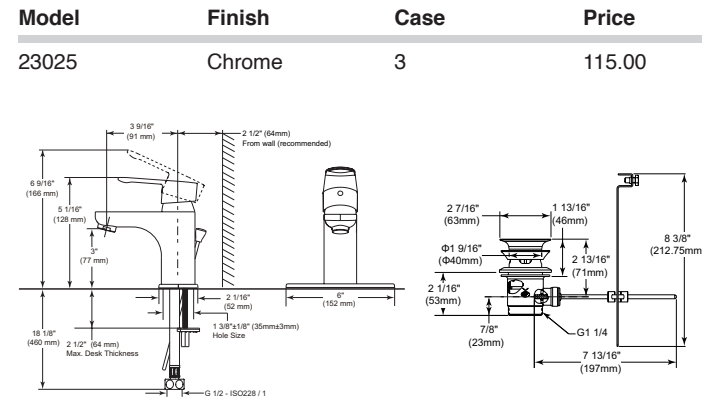

BATHROOM FAUCETS

- 1-hole installation
- Rigid spout
- 3 9/16" (90.488 mm) long, 5 1/16" (128.0 mm) high
- Metal lever handle
- Plastic pop-up
- G 1/2" (12.7 mm) connection
- 3" (76.200 mm) from deck to spout
- 2 1/2" (64.0 mm) max. deck thickness
- Hot/cold indicator(s)
- Ceramic valve system
- 12.4 LBS/5.6 KG
- 2.0 gpm @ 60 psi, 7.6 L/min @ 414 kPa