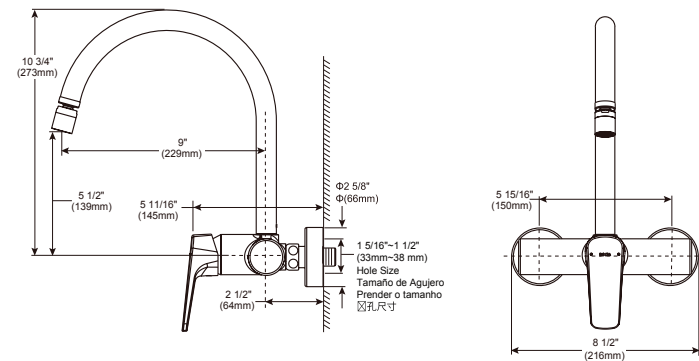

- Casted brass body
- 35 mm ceramic cartridge
- Meets mechanical performance per ASME A112.18.1
- Faucet 100% leak tested
- High-arc spout swivels 360°
- Metal handle with hot/cold temperature indicator
- Faucet features swivel aerator

Model	Finish	Case	Price
44005-SQ	Chrome	3	121.00