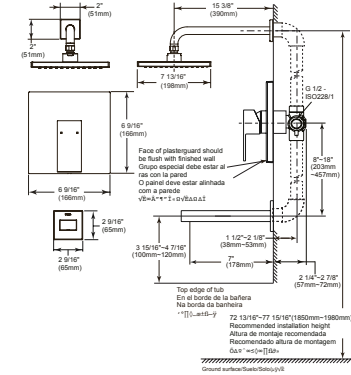

TUB & SHOWER

In-Wall Tub & Shower

Model	Finish	Case	Price
34085	Chrome	3	350.00

- Brass body
- 35 mm ceramic cartridge
- Meets mechanical performance per ASME A112.18.1
- Valve assembly 100% leak tested
- G 1/2 - ISO228/1:2000 thread connection
- Metal handle with hot/cold temperature indicator
- Includes tub spout, Shower head and shower arm
- Soft rain spray