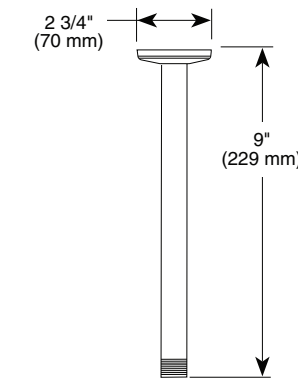

- 1/2" (12.7 mm) IPS male threads
- 3" (76.200 mm) long
- 2 7/8" (73.025 mm) outside diameter
- Includes flange

CEILING MOUNT

Ceiling Mount Shower Arm & Flange

Model	Finish	Case	Price
U4999	Chrome	6	68.50
U4999-BL	Matte Black	6	136.05
U4999-CZ	Champagne Bronze	6	146.55
U4999-KS	Black Stainless	6	134.65
U4999-RB	Venetian Bronze	6	140.10