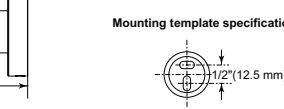

Cylindrical Double Robe Hook

Model	Finish	Case	Price
IAO20136	Chrome	12	20.35

- Modern Series
- Robe Hook
- Extends 2.8" (71.120 mm) from wall
- 3.8 LBS/1.8 KG
- Mounting hardware included