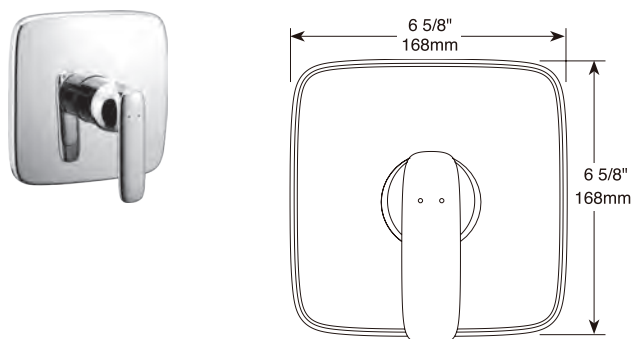

ANDIAN™
In-Wall
Shower Only Trim

FILIS
In-Wall Tub & Shower Trim
for Push Button Diverter

Model	Finish	Case	Price
T852338	Chrome	6	125.00

- Easy slip-on installation design
- Metal lever handle
- Must order rough-in separately - R85200
- 4.3 LBS/1.9 KG
- Hot/cold indicator
- Must order rough-in separately - R85200-SO