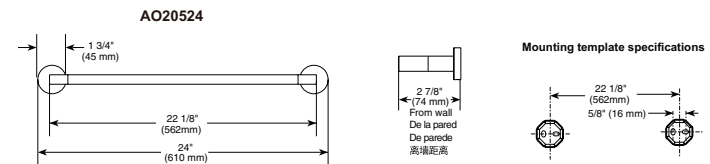

ACCESSORIES - RIBBON

Ribbon 24" Towel Bar

Model	Finish	Case	Price
IAO20524	Chrome	12	51.30

- Modern Series
- 24" (609.601 mm) Towel Bar
- Extends 2.9" (73.660 mm) from wall
- 9.0 LBS/4.1 KG
- Mounting hardware included