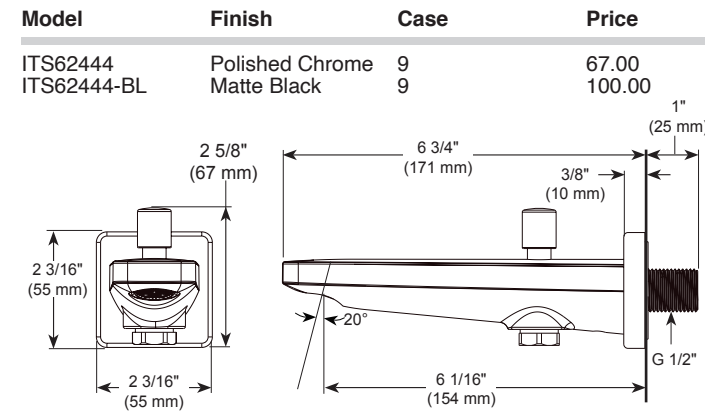

- Modern contemporary design: defined by streamlined simplicity and soft rectangular look, the single handle wall mount lavatory faucet complements any style of bathroom
- Long-lasting leak-free performance: solid metal construction ensure long-lasting leak-free performance
- Corrosion resistant finish will not fade or tarnish over a period
- High performance aerator for a soft and splash-free stream
- Easy to install: comes with standard G1/2" connection for easy installation