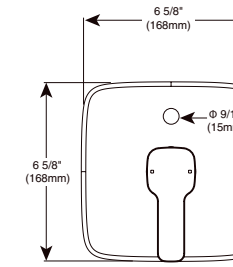

- Polished chrome escutcheon
- Easy slip-on installation design
- Metal handle with hot/cold temperature indicator
- Must order rough-in separately - R85300, R85300-CZ or R85300-PN

Kami Bath