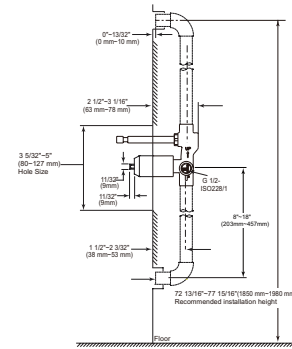

TUB & SHOWER

Rough-In with Push Button Diverter

Model	Finish	Case	Price
R85300	Chrome	3	127.00

- In-wall installation
- Brass body
- G 1/2" (12.7 mm) female thread
- 7.7 LBS/3.5 KG
- Ceramic cartridge