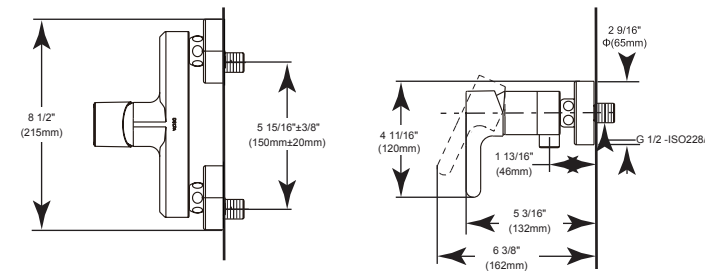

On-Wall Shower Only - Valve Only

Model	Finish	Case	Price
35551-VO	Chrome	3	183.00

- On-wall shower installation
- 35mm ceramic cartridge
- Meets mechanical performances per ASME A112.18.1
- Faucet 100% leak tested
- Metal handle with hot/cold temperature indicator