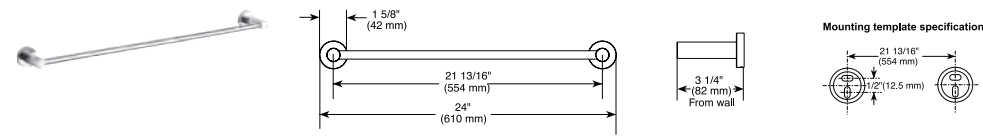

24" Cylindrical Towel Bar

Model	Finish	Case	Price
IAO20124	Chrome	12	44.00

- Modern Series
- 24" (609.601 mm) Towel Bar
- Extends 3 1/4" (82.0 mm) from wall
- 8.8 LBS/4.1 KG
- Mounting hardware included