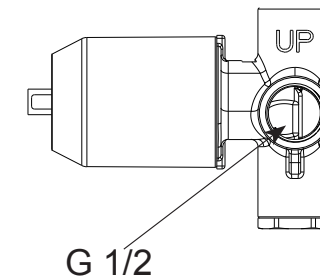

TUB & SHOWER

Rough-In

Model	Finish	Case	Price
R85200-SO	Chrome	3	95.20

- Shower only rough-in
- Finish: Polished Chrome
- Trim kit is sold separately
- One-Piece brass casted without stops
- G 1/2" inlet an outlet connections