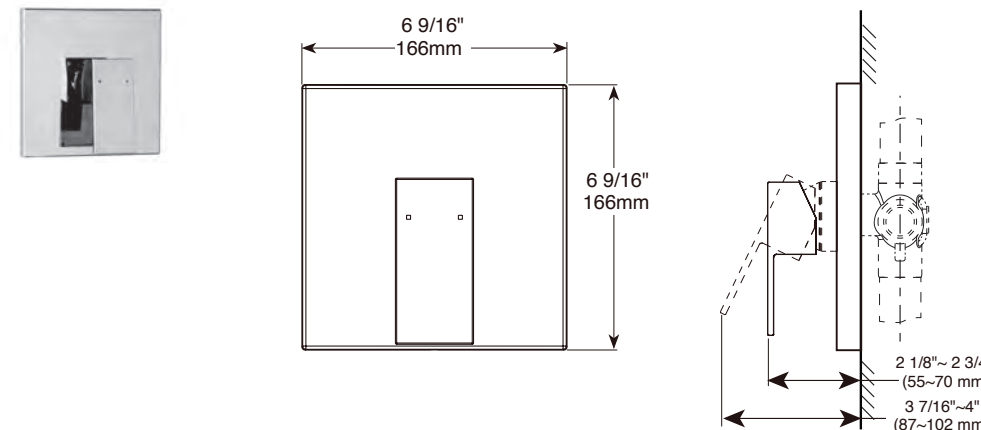

FILIS
In-Wall
Shower Only Trim

Model	Finish	Case	Price
T852340	Chrome	6	50.00

- Easy slip-on installation design
- Metal handle with hot/cold temperature indicator
- Must order rough-in separately - R85200-SO