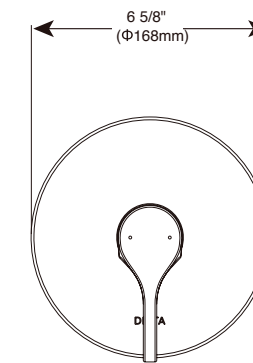

In-Wall Shower Only Trim

Model	Finish	Case	Price
T852355	Chrome	6	69.00

- Easy slip-on installation design
- Metal handle with hot/cold temperature indicator
- Must order rough-in separately - R85200-SO