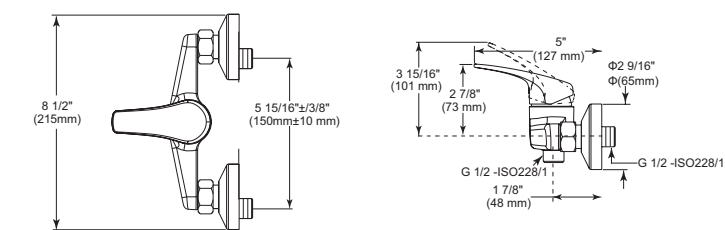

On-Wall Shower Only - Valve Only

Model	Finish	Case	Price
44051-VO	Chrome	3	107.00

- Cast brass body
- 35 mm ceramic cartridge
- Metal handle with hot/cold temperature indicator
- 100% leak tested