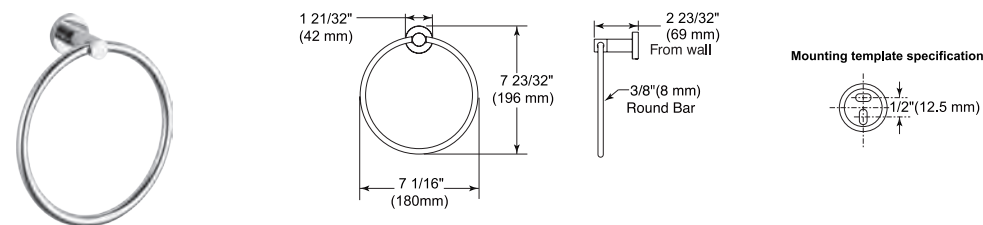

Model	Finish	Case	Price
IAO20151	Chrome	12	27.20

- Modern Series
- Copper base
- Mounting hardware included
- Hole size 3/16" (5mm)

Cylindrical Towel Ring

Model	Finish	Case	Price
IAO20146	Chrome	12	32.35

- Modern Series
- Towel Ring
- Extends 2.7" (68.580 mm) from wall
- 6.5 LBS/2.9 KG
- Mounting hardware included

ACCESSORIES - OTHER

Delta Round Tumbler

Model	Finish	Case	Price
IAOTB001	Chrome	6	24.00

- Delta Series
- Metal Base
- Mounting hardware included
- Hole size 1/4" (6 mm)
- Clear glass