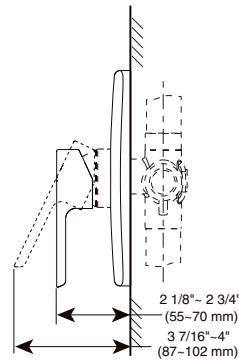

- In-wall installation
- Brass body
- G 1/2" (12.7 mm) female thread
- 7.7 LBS/3.5 KG
- Ceramic cartridge

In-Wall Shower Only Trim

Model	Finish	Case	Price
T852339	Chrome	6	50.00
T852339-CZ	Champagne Bronze®	6	90.00