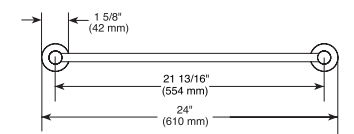

Mounting template specifications

24" Cylindrical Double Towel Bar

Model	Finish	Case	Price
IAO20128	Chrome	12	60.35

- Modern Series
- 24" (609.601 mm) Double Towel Bar
- Extends 4 7/8" (124.0 mm) from wall
- 12.3 LBS/5.6 KG
- Mounting hardware included