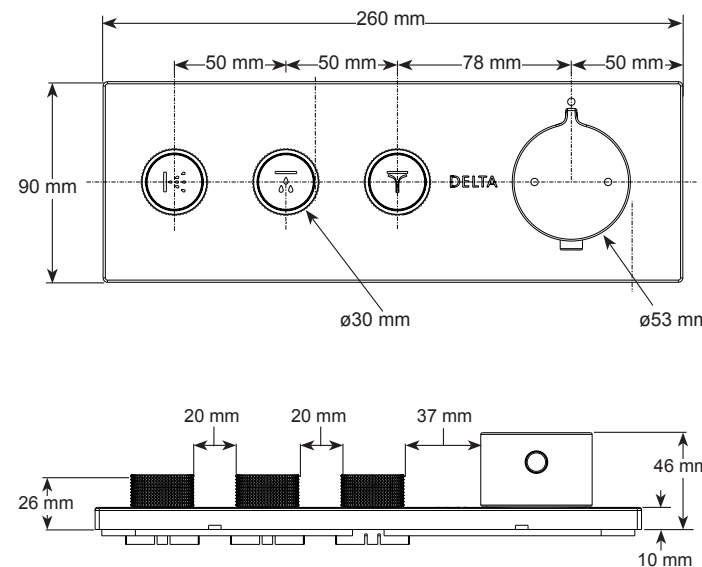

High Flow Push Button
Thermostatic Trim - Outlet

Model	Finish	Case	Price
T67703	Chrome	6	391.00
T67703-BL	Matte Black	6	551.00
T67703-CZ	Champagne Bronze	6	551.00
T67703-PN	Polished Nikel	6	551.00