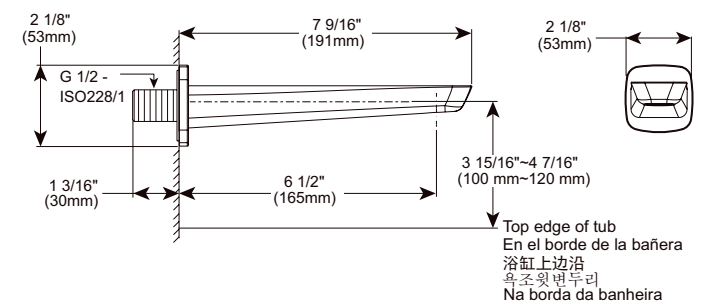

Model	Finish	Case	Price
ITS61339	Chrome	6	62.00
ITS61339-CZ	Champagne Bronze®	6	124.00
ITS61339-PN	Polished Nickel	6	104.00

- Chrome plated metal tub spout without diverter
- G 1/2-ISO228/1:2000 thread connection