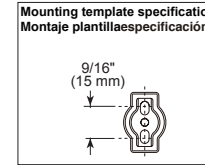

ACCESSORIES - KENDARI

Curved Robe Hook

Model	Finish	Case	Price
IAO35036	Chrome	6	27.55

- Modern Series
- Robe Hook
- Zinc base
- Mounting hardware included
- Hole size 3/16" (5mm)

24" Curved Towel Bar