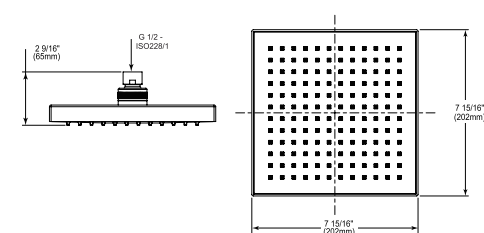

- Touch-Clean® Shower head
- 8" (203.200 mm) across
- 17.9 LBS/8.1 KG
- 2.5 gpm @ 80 psi, 9.5 L/min @ 550 kPa
- Soft rain spray