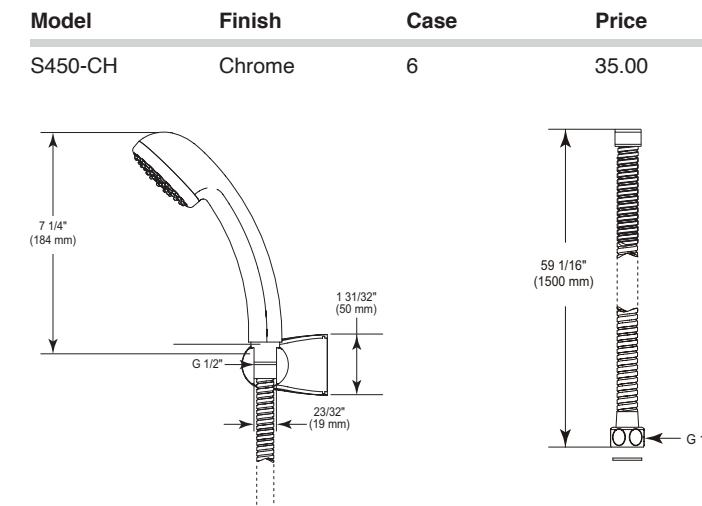

- Touch-Clean® single-setting Hand shower
- 59" (1500 mm) long metal hose
- G 1/2" (12.7 mm) connection
- 11.3 LBS/5.1 KG
- 2.5 gpm @ 80 psi, 9.5 L/min @ 550 kPa
- Full Body Spray