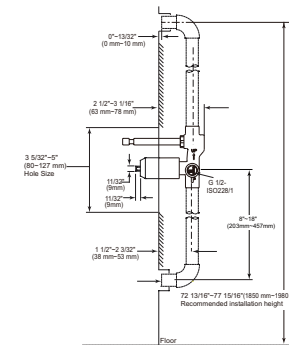

Model	Finish	Case	Price
R85300	Chrome	3	127.00
R85300-BL	Matte Black	3	178.00