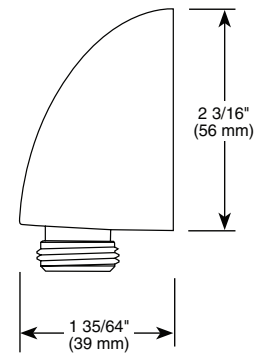

ELBOW

Wall Elbow for Hand Shower

Model	Finish	Case	Price
U4980-PK	Chrome	6	65.80

- Hand shower wall supply
- Brass construction
- 1/2" (12.7 mm) IPS female inlet
- 1/2" (12.7 mm) IPS male outlet