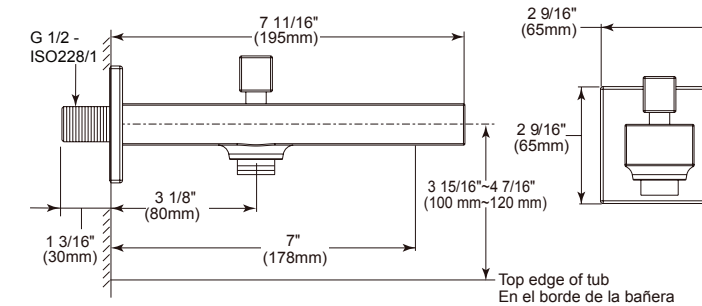

Diverter Tub Spout

Model	Finish	Case	Price
ITS62340	Chrome	6	93.00

- Brass tub spout
- G 1/2" (12.7 mm) Connection
- Full Flow Rate
- 4.4 LBS/2.0 KG
- 6 11/32" (161 mm) long
- Tub Spout with pull-up diverter
- Coordinates with Filis