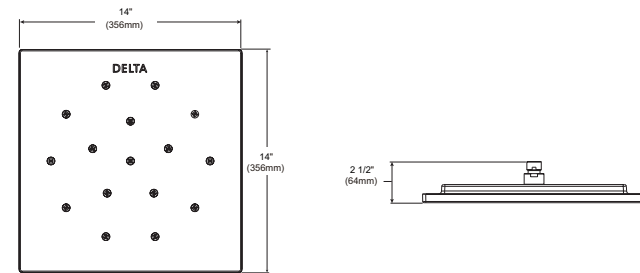

- H₂Okinetic® Single setting Shower head
- Premium brass construction
- 14" x 14" (356 mm x 356 mm) square Shower Head
- 16, 3 Dimensional H₂Okinetic® spray nozzles
- G 1/2-ISO228/1:2000 thread connection
- Model with water flow restrictor

8" Shower Head

Model	Finish	Case	Price
ISH11001	Chrome	3	111.00