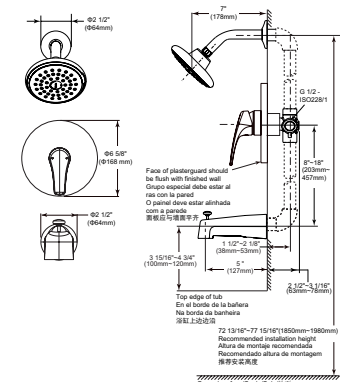

TUB & SHOWER

In-Wall Tub & Shower

Model	Finish	Case	Price
44075	Chrome	3	173.00

- Brass body
- 35 mm ceramic cartridge
- Valve assembly 100% leak tested
- G 1/2 - ISO228/1:2000 thread connection
- Metal handle with hot/cold temperature indicator
- Single setting Touch-Clean® quadrate rainfall Shower head and metal tub spout
- Full Body Spray