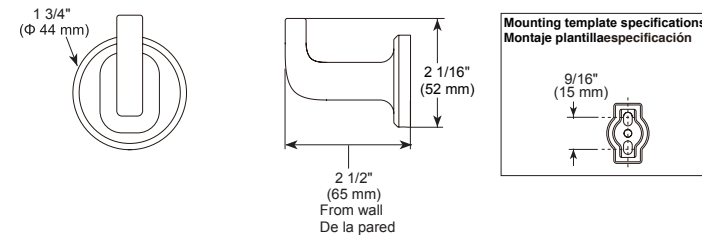

ACCESSORIES- KENDARI

Curved Robe Hook

Model	Finish	Case	Price
IAO35036	Chrome	6	27.55

- Modern Series
- Robe Hook
- Zinc base
- Mounting hardware included
- Hole size 3/16" (5mm)