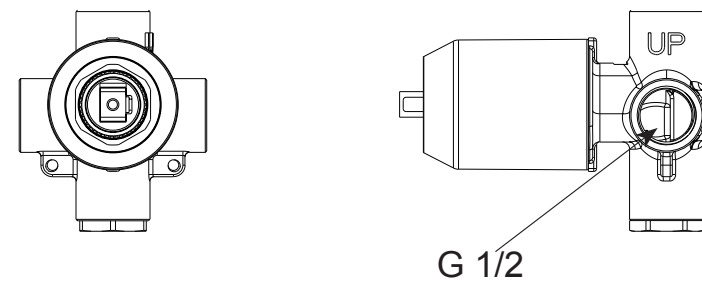

Rough-In

Model	Finish	Case	Price
R85200-SO	Chrome	3	95.20

- Shower only rough-in
- Finish: Polished Chrome
- Trim kit is sold separately
- One-Piece brass casted without stops
- G 1/2" inlet an outlet connections