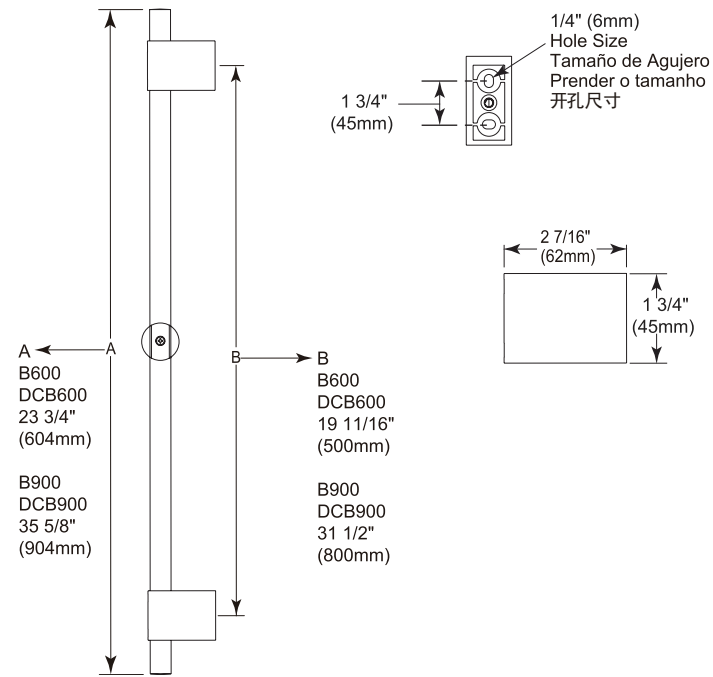

WALL BARS

Wall Bar 600

Model	Finish	Case	Price
B600	Chrome	6	65.00

- Brass wall bar
- Adjustable spray holder. Sliding region: 17 3/4" (450 mm)
- Mounting hardware included