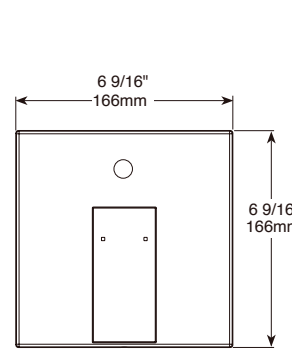

TUB & SHOWER

Rough-In with Push Button Diverter

Model	Finish	Case	Price
R85300	Chrome	3	127.00

- In-wall installation
- Brass body
- G 1/2" (12.7 mm) female thread
- 7.7 LBS/3.5 KG
- Ceramic cartridge

In-Wall Tub & Shower Trim for Push Button Diverter

Model	Finish	Case	Price
T853340	Chrome	6	54.00

- Easy slip-on installation design
- Metal handle with hot/cold temperature indicator
- Must order rough-in separately - R85300

TUB & SHOWER

Tub Spout

Model	Finish	Case	Price
ITS61340	Chrome	6	77.00

- Brass tub spout
- G 1/2" (12.7 mm) Connection
- Full Flow Rate
- 4.4 LBS/2.0 KG
- 6 11/32" (161 mm) long

Diverter Tub Spout

Model	Finish	Case	Price
ITS62340	Chrome	6	93.00

- Brass tub spout
- G 1/2" (12.7 mm) Connection
- Full Flow Rate
- 4.4 LBS/2.0 KG
- 6 11/32" (161 mm) long
- Tub Spout with pull-up diverter