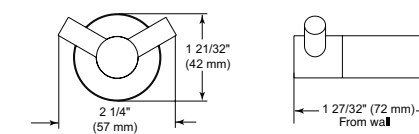

24" Cylindrical Double Towel Bar

Model	Finish	Case	Price
IAO20128	Chrome	12	60.35

- Modern Series
- 24" (609.601 mm) Double Towel Bar
- Extends 4 7/8" (124.0 mm) from wall
- 12.3 LBS/5.6 KG
- Mounting hardware included