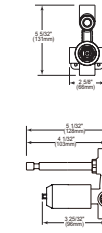

TUB & SHOWER

Rough-In with Push Button Diverter

Model	Finish	Case	Price
R85300	Chrome	3	127.00
R85300-CZ	Champagne Bronze®	3	178.00
R85300-PN	Polished Nickel	3	157.00

- In-wall installation
- Brass body
- G 1/2" (12.7 mm) female thread
- 7.7 LBS/3.5 KG
- Ceramic cartridge