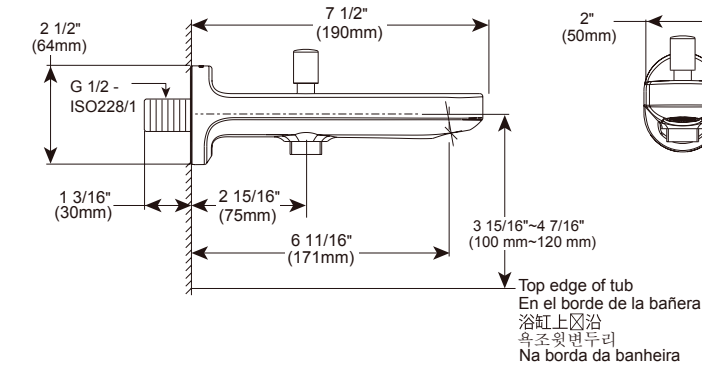

Diverter Tub Spout

Model	Finish	Case	Price
ITS62350	Chrome	6	149.00

- Metal tub spout with diverter
- G 1/2-ISO228/1:2000 thread connection