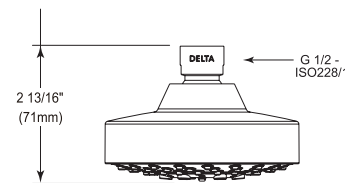

ROUND

5 Setting Shower Head In Blister Pack

Model	Finish	Case	Price
ISH1111	Chrome	6	51.00

- Touch-Clean® Five function Shower head
- 4" (101.600 mm)
- G 1/2-ISO228/1:2000 thread connection
- Model with water flow restrictor
- 2.5 gpm @ 20 psi, 9.0 L/m @ 100 kPa
- Full Spray w/Massage, Full Body Spray, Soft Drench Spray, Massage Spray, Soft Drench w/Full Spray