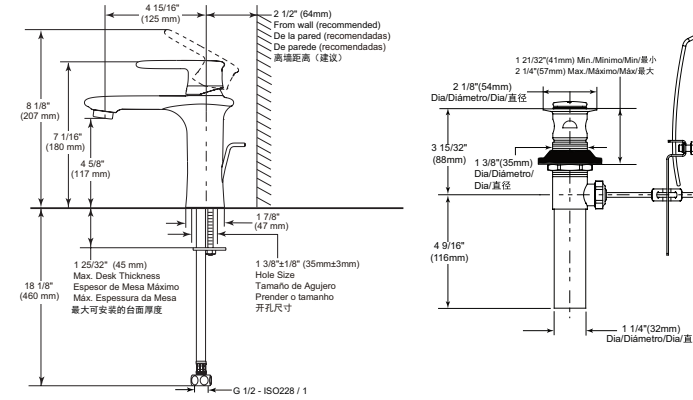

Andian™ Bath

BATHROOM FAUCETS

Single Handle Lavatory Faucet

Model	Finish	Case	Price
33825-DV	Chrome	3	239.00

- 1-hole installation
- Rigid spout
- 4 15/16" (125.413 mm) long, 7 1/16" (179.388 mm) high
- 4 5/8" (117.475 mm) from deck to aerator
- Metal lever handle
- Metal pop-up
- G 1/2" (12.7 mm) connection
- 1 23/32" (43.656 mm) max. deck thickness
- Hot/cold indicators
- DIAMOND™ Valve
- 12.6 LBS/5.7 KG
- 1.7 gpm @ 60 psi, 6.4 L/min @ 414 kPa