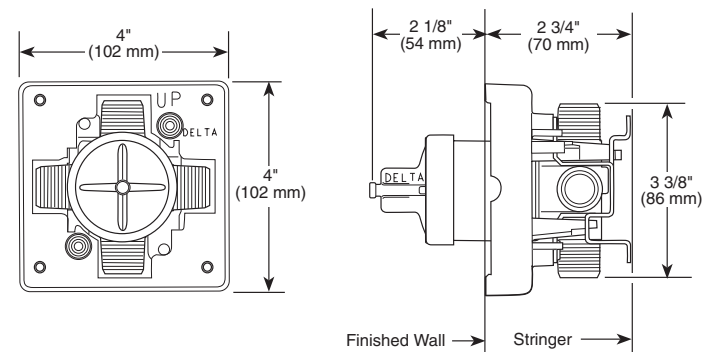

- Brass body
- 35 mm ceramic cartridge
- Valve assembly 100% leak tested
- G 1/2 - ISO228/1:2000 thread connection
- Metal handle with hot/cold temperature indicator
- Single setting Touch-Clean® quadrate rainfall Shower head and shower arm
- Full Body Spray

In-Wall Shower Only Trim

Model	Finish	Case	Price
T852440	Chrome	6	37.00

- Polished chrome escutcheon
- Easy slip-on installation design
- Metal handle with hot/cold temperature indicator
- Must order rough-in separately - R85200-SO

MultiChoice® Universal Tub/Shower Rough - Universal Inlets/Outlets

Model	Finish	Case	Price
R10000-UNBX	NA	3	74.50