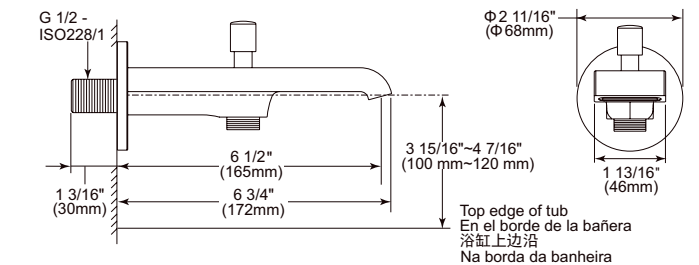

- Chrome plated
- Brass casting tub spout
- Metal tub spout with pull-up diverter
- G 1/2 - ISO228/1:2000 thread connection
- Coordinates with Mandolin™