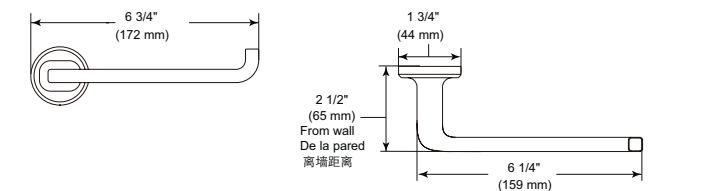

Model	Finish	Case	Price
IAO35051	Chrome	3	44.25

- Modern Series
- Tissue Holder
- Zinc base
- Mounting hardware included
- Hole size 3/16" (5mm)