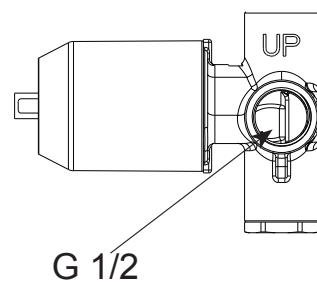

TUB & SHOWER

Rough-In

Model	Finish	Case	Price
R85200-SO	Chrome	3	95.20

- Shower only rough-in
- Finish: Polished Chrome
- Trim kit is sold separately
- One-Piece brass casted without stops
- G 1/2" inlet an outlet connections