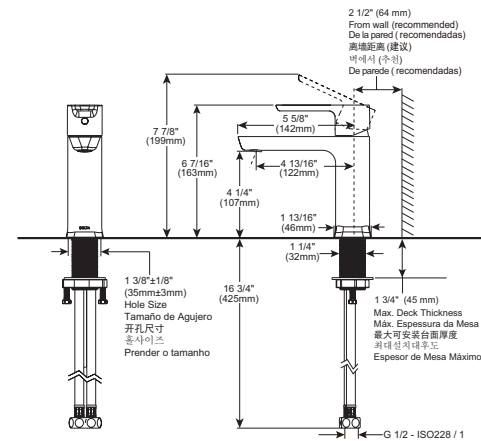

- One-piece cast brass body
- Stainless steel braided flexible supply hose with G 1/2 - ISO228/1:2000 thread connection
- Single shank installation
- Faucet with ±6° rotation aerator
- Metal handle with hot/cold temperature indicator
- Order pop-up separately

Model	Finish	Case	Price
33925-LPU	Chrome	3	160.00
33925-CZLPU	Champagne Bronze®	3	260.00
33925-PNLPU	Polished Nickel	3	239.00