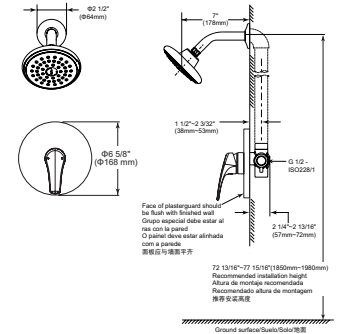

TUB & SHOWER

In-Wall Tub & Shower

Model	Finish	Case	Price
44075	Chrome	3	173.00

- Brass body
- 35 mm ceramic cartridge
- Valve assembly 100% leak tested
- G 1/2 - ISO228/1:2000 thread connection
- Metal handle with hot/cold temperature indicator
- Single setting Touch-Clean® quadrate rainfall Shower head and metal tub spout
- Full Body Spray

TUB & SHOWER

Rough-In

Model	Finish	Case	Price
R85200-SO	Chrome	3	95.20

- Shower only rough-in
- Finish: Polished Chrome
- Trim kit is sold separately
- One-Piece brass casted without stops
- G 1/2" inlet an outlet connections

In-Wall Shower Only

Model	Finish	Case	Price
44076	Chrome	3	152.00

- Brass body
- 35 mm ceramic cartridge
- Valve assembly 100% leak tested
- G 1/2 - ISO228/1:2000 thread connection
- Metal handle with hot/cold temperature indicator
- Single setting Touch-Clean® quadrate rainfall Shower head and shower arm
- Full Body Spray

In-Wall Shower Only Trim

Model	Finish	Case	Price
T852440	Chrome	6	37.00

- Polished chrome escutcheon
- Easy slip-on installation design
- Metal handle with hot/cold temperature indicator
- Must order rough-in separately - R85200-SO

MultiChoice® Universal Tub/Shower Rough - Universal Inlets/Outlets

Model	Finish	Case	Price
R10000-UNBX	NA	3	74.50

- Valve body only
- Accepts single-function (13/14), dual-function (17) or dual-function thermostatic (17T) cartridge
- Cartridge ships with trim kit
- 1/2" (12.7 mm) universal inlets accept 1/2" (12.7 mm) copper, 1/2" (12.7 mm) iron pipe, PEX or CPVC adapters
- 1/2" (12.7 mm) universal outlets, inlets/outlets have male threads
- Back-to-back capability
- BX = single box model