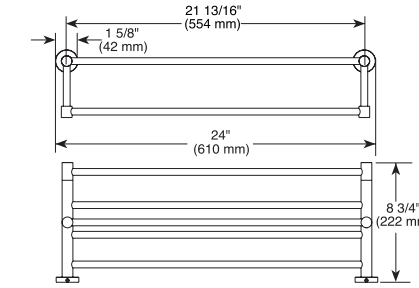

Mounting template specifications

ACCESSORIES - LILAH®

24" Cylindrical Towel Shelf with Bar

Model	Finish	Case	Price
IAO20130	Chrome	6	122.05

- Modern Series
- 24" (609.601 mm) Double Towel Shelf
- Extends 8 3/4" (222.0 mm) from wall
- 12.4 LBS/5.6 KG
- Mounting hardware included