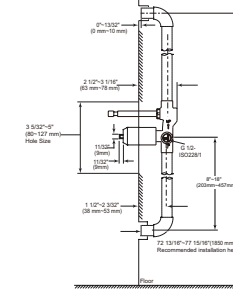

Model	Finish	Case	Price
R85300	Chrome	3	127.00
R85300-CZ	Champagne Bronze®	3	178.00
R85300-PN	Polished Nickel	3	157.00