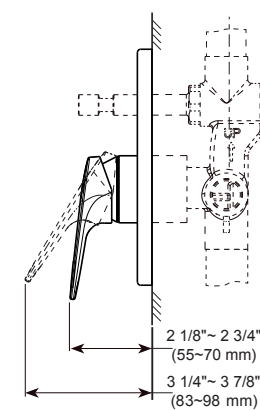

- Modern contemporary design: defined by streamlined simplicity and soft rectangular look, the single handle wall mount lavatory faucet complements any style of bathroom
- Corrosion resistant finish will not fade or tarnish over a period
- Easy to instal: easy slip-on installation design
- Must order rough separately: R85200-SO

In-Wall Tub & Shower Trim for Push Button Diverter

Model	Finish	Case	Price
T853444	Polished Chrome	12	38.00
T85344-BL	Matte Black	12	60.00