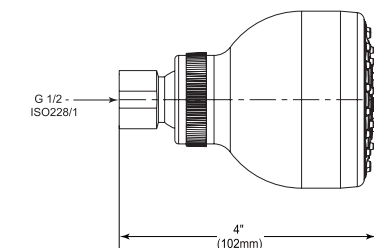

Single Setting Shower Head

Model	Finish	Case	Price
ISH52020	Chrome	6	21.35

- Touch-Clean® Single function Shower head
- 2 3/4" (69.850 mm) Shower head
- 4" (101.600 mm) high
- G 1/2" (12.7 mm) connection
- 0.8 LBS/0.36 KG
- 2.4 gpm @ 14.5 psi, 9.0 L/min @ 100 kPa
- Full body spray