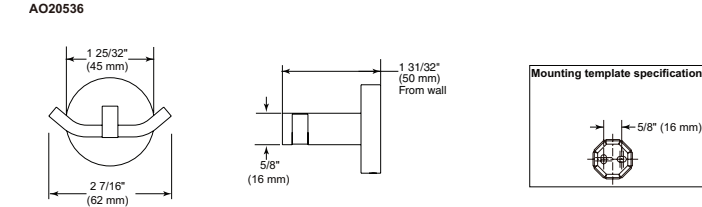

ACCESSORIES - RIBBON

Ribbon Robe Hook

Model	Finish	Case	Price
IAO20536	Chrome	12	19.85

- Modern Series
- Robe Hook
- Extends 2" (50.800 mm) from wall
- 3.7 LBS/1.7 KG
- Mounting hardware included