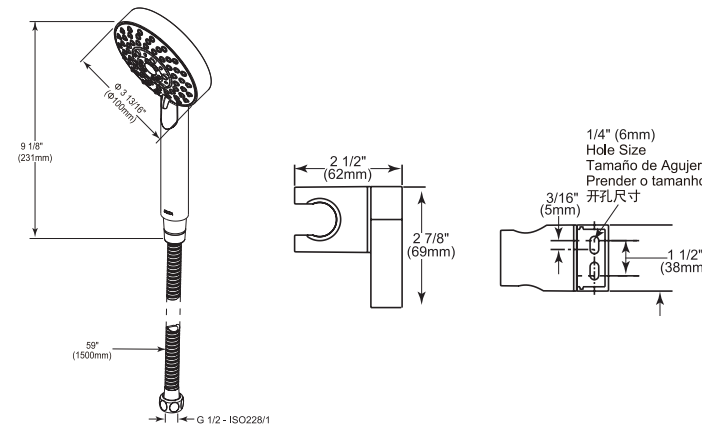

- Five-setting rainfall Touch-Clean® Hand shower
- 59" (1500 mm) long metal double-interlock tensile shower hose and mounting bracket included
- G 1/2 - ISO228/1:2000 thread connection
- Flow restrictor included in Hand shower
- 2.5 gpm @ 25 psi with restrictor
- Adjustable Full Body Spray, Full Spray w/Massage, Massaging Spray, Soft Drench Spray, Soft Drench w/Full Spray

Model	Finish	Case	Price
S350-CH	Chrome	6	42.00