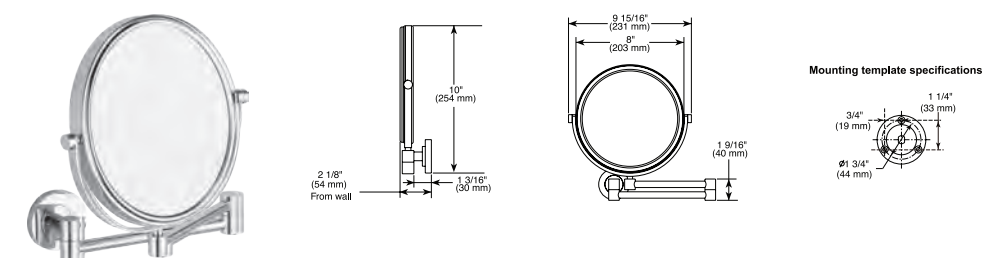

Model	Finish	Case	Price
IAO20175	Chrome	6	124.60

- Modern Series
- Double Face Mirror
- Extends 2 1/8" (54 mm) from wall
- 12.3 LBS/5.6 KG
- Mounting hardware included