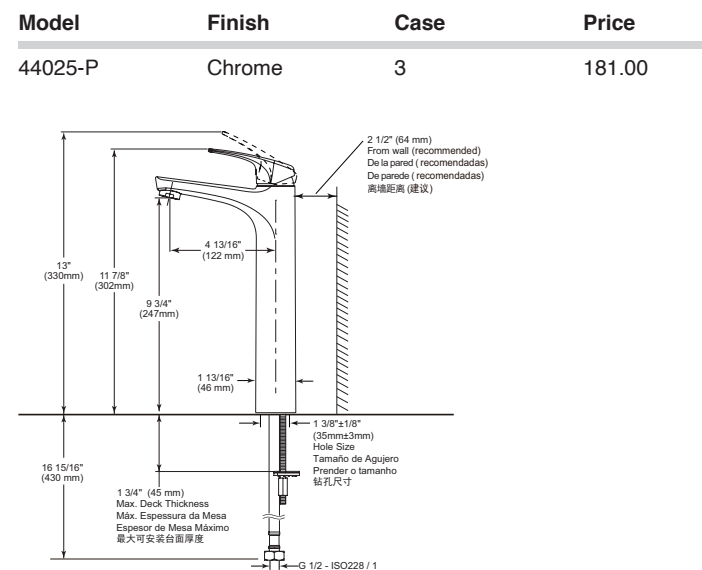

- One-piece brass casted body
- 35 mm ceramic cartridge
- Faucet 100% leak tested
- Metal handle with hot/cold temperature indicator
- Stainless steel braided flexible supply hose with G 1/2 - ISO228 / 1:2000 thread connection
- Double-shank mounting system with two installation nuts included
- Faucet includes water flow restricted aerator
- Less pop-up
- Pop-up sold separately