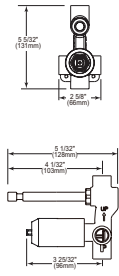

Rough-In with Push Button Diverter

Model	Finish	Case	Price
R85300	Chrome	3	127.00

- In-wall installation
- Brass body
- G 1/2" (12.7 mm) female thread
- 7.7 LBS/3.5 KG
- Ceramic cartridge