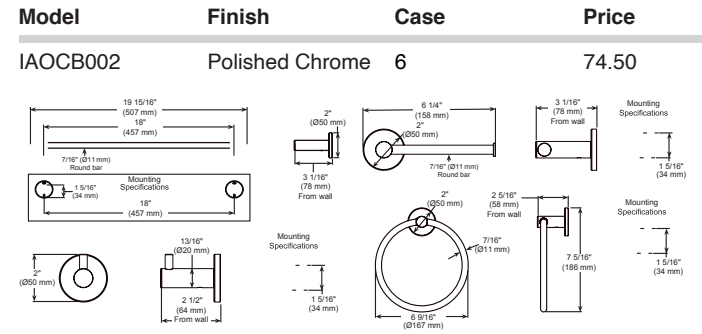

ACCESSORIES - MODERN

Modern Round Bathroom Accessories Combo

- Modern contemporary design: defined by streamlined simplicity and rectangular look, modern square accessories complement any style of bathroom
- Long-lasting: solid metal construction for durability and reliability
- Corrosion resistant finish will not fade or tarnish over a period
- Easy to install: required a hole size of 1/4" (6mm). All the mounting hardware included with the product
- Comes in a combo set of 4 accessories