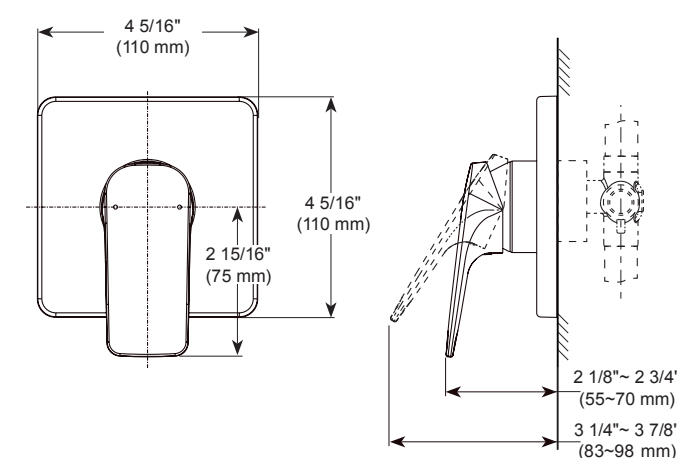

Model	Finish	Case	Price
T852444	Polished Chrome	12	32.00
T85444-BL	Matte Black	12	45.00

- Modern contemporary design: defined by streamlined simplicity and soft rectangular look, the single handle wall mount lavatory faucet complements any style of bathroom
- Corrosion resistant finish will not fade or tarnish over a period
- Easy to instal: easy slip-on installation design
- Must order rough-in separately - R85200-SO