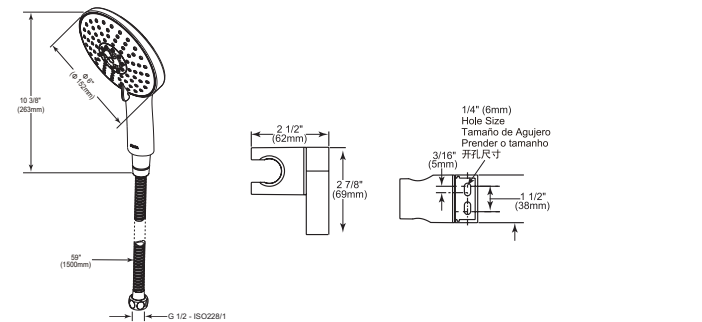

- Seven-setting rainfall Touch-Clean® Hand shower
- 59" (1500 mm) long metal double-interlock tensile shower hose and mounting bracket included
- G 1/2 - ISO228/1:2000 thread connection
- Flow restrictor included in Hand shower
- 2.5 gpm @ 25 psi with restrictor
- Full Body Spray, Full Spray with Massage, Massage Spray, Soft Drench Spray, Soft Drench with Full Spray, Adjustable Full Spray, Aerated Spray

Diverter Tub Spout

Model	Finish	Case	Price
ITS62265	Chrome	6	113.00