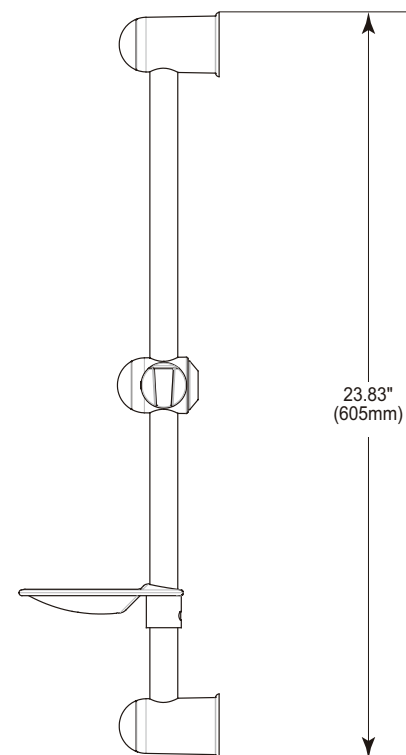

Wall Bar with Adjustable Slide Hand Shower Holder

Model	Finish	Case	Price
S185-CH	Chrome	6	54.00

- 23 5/6" (605.283 mm) long with adjustable slide
- 14.0 LBS/6.3 KG

HARD CONNECTION

Hard Connection Shower Bar