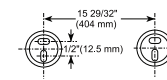

Mounting template specifications

ACCESSORIES - LILAH®

24" Cylindrical Towel Shelf with Bar

Model	Finish	Case	Price
IAO20130	Chrome	6	122.05

- Modern Series
- 24" (609.601 mm) Double Towel Shelf
- Extends 8 3/4" (222.0 mm) from wall
- 12.4 LBS/5.6 KG
- Mounting hardware included