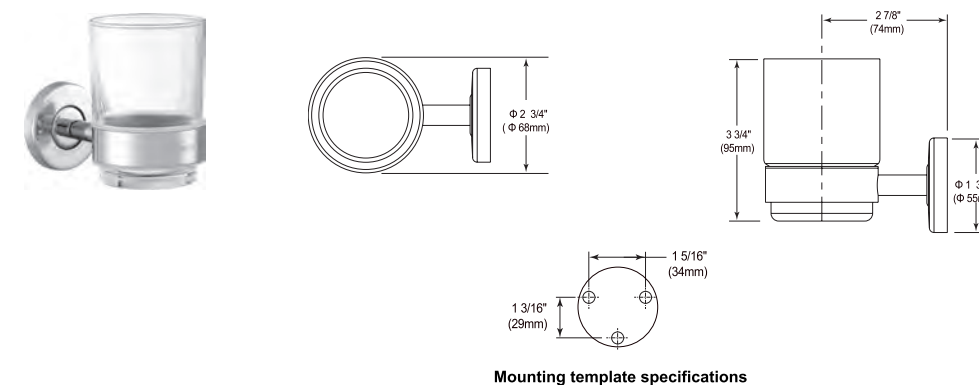

- Modern Series
- Towel Ring
- Extends 2.7" (68.580 mm) from wall
- 6.5 LBS/2.9 KG
- Mounting hardware included

ACCESSORIES - OTHER

Delta Round Tumbler

Model	Finish	Case	Price
IAOTB001	Chrome	6	24.00

- Delta Series
- Metal Base
- Mounting hardware included
- Hole size 1/4" (6 mm)
- Clear glass

ACCESSORIES - MODERN

Modern Round Bathroom Accessories Combo

- Modern contemporary design: defined by streamlined simplicity and rectangular look, modern square accessories complement any style of bathroom
- Long-lasting: solid metal construction for durability and reliability
- Corrosion resistant finish will not fade or tarnish over a period
- Easy to install: required a hole size of 1/4" (6mm). All the mounting hardware included with the product
- Comes in a combo set of 4 accessories