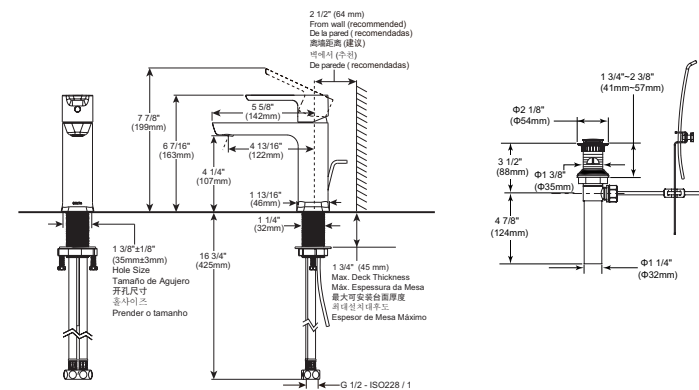

- Cast brass body
- Ceramic valve with 90° (1/4 turn) stop
- Ceramic valve with 500,000 life cycles per standard ASME A112.18.1
- Faucet 100% leak tested
- G 1/2 - ISO228/1:2000 male thread connection
- Aerator included in faucet
- Faucet with ±6° rotation aerator

Model	Finish	Case	Price
33925	Chrome	3	182.00

- Cast brass body
- Stainless steel braided flexible supply hose with G 1/2 - ISO228/1:2000 thread connection
- Faucet 100% leak tested
- Single shank installation
- Faucet with ±6° rotation aerator
- Faucet includes pop-up drain and metal lift rod

Model	Finish	Case	Price
33925-P	Chrome	3	247.00
33925-P-CZ	Champagne Bronze®	3	332.00
33925-P-PN	Polished Nickel	3	312.00