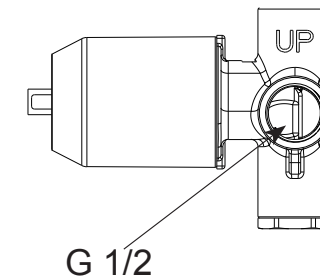

TUB & SHOWER

Rough-In

Model	Finish	Case	Price
R85200-SO	Chrome	3	95.20

- Shower only rough-in
- Finish: Polished Chrome
- Trim kit is sold separately
- One-Piece brass casted without stops
- G 1/2" inlet an outlet connections

In-Wall Shower Only

Model	Finish	Case	Price
44076	Chrome	3	152.00