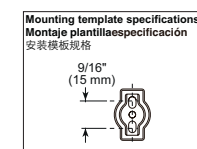

Model	Finish	Case	Price
IAO35051	Chrome	3	44.25

- Modern Series
- Tissue Holder
- Zinc base
- Mounting hardware included
- Hole size 3/16" (5mm)