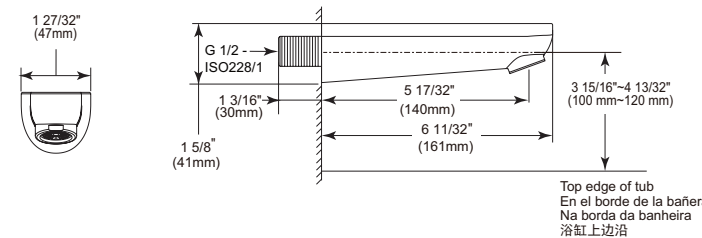

Model	Finish	Case	Price
ITS61230	Chrome	6	72.00

- Brass tub spout
- G 1/2" (12.7 mm) connection
- Full Flow Rate
- 7.0 LBS/3.2 KG
- 5 17/32" (140 mm) long

Tub Spout