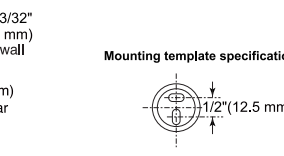

ACCESSORIES - LILAH®

18" Cylindrical Towel Bar

Model	Finish	Case	Price
IAO20118	Chrome	12	37.75

- Modern Series
- 18" (457.201 mm) Towel Bar
- Extends 3 1/4" (82.0 mm) from wall
- 7.9 LBS/3.6 KG
- Mounting hardware included

ACCESSORIES - LILAH®

24" Cylindrical Towel Shelf with Bar

Model	Finish	Case	Price
IAO20130	Chrome	6	122.05

- Modern Series
- 24" (609.601 mm) Double Towel Shelf
- Extends 8 3/4" (222.0 mm) from wall
- 12.4 LBS/5.6 KG
- Mounting hardware included

24" Cylindrical Towel Bar

Model	Finish	Case	Price
IAO20124	Chrome	12	44.00

- Modern Series
- 24" (609.601 mm) Towel Bar
- Extends 3 1/4" (82.0 mm) from wall
- 8.8 LBS/4.1 KG
- Mounting hardware included

Cylindrical Double Robe Hook

Model	Finish	Case	Price
IAO20136	Chrome	12	20.35

- Modern Series
- Robe Hook
- Extends 2.8" (71.120 mm) from wall
- 3.8 LBS/1.8 KG
- Mounting hardware included

24" Cylindrical Double Towel Bar

Model	Finish	Case	Price
IAO20128	Chrome	12	60.35

- Modern Series
- 24" (609.601 mm) Double Towel Bar
- Extends 4 7/8" (124.0 mm) from wall
- 12.3 LBS/5.6 KG
- Mounting hardware included

Cylindrical Towel Ring

Model	Finish	Case	Price
IAO20146	Chrome	12	32.35

- Modern Series
- Towel Ring
- Extends 2.7" (68.580 mm) from wall
- 6.5 LBS/2.9 KG
- Mounting hardware included