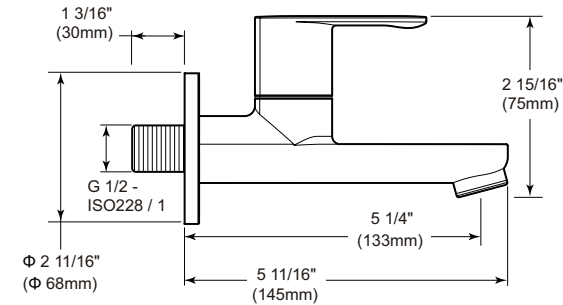

BIB TAPS AND ANGLE VALVES

One-Way BibTap

Model	Finish	Case	Price
BT001	Chrome	6	69.00

- Chrome plated
- Casted brass body
- Ceramic cartridge
- Faucet 100% leak tested
- G 1/2 - ISO228/1:2000 thread connection
- Faucet with water flow restricted aerator

Two-Way BibTap