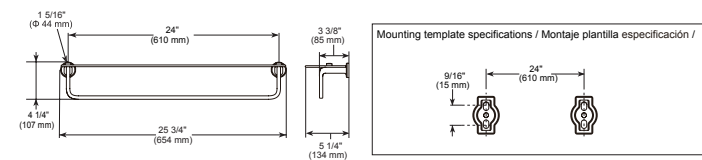

Model	Finish	Case	Price
IAO35032	Chrome	3	164.80

- Modern Series
- 24" (609.601 mm) Towel Bar with Glass Shelf
- Zinc base, glass panels
- Mounting hardware included
- Hole size 3/16" (5mm)

Curved Tissue Holder