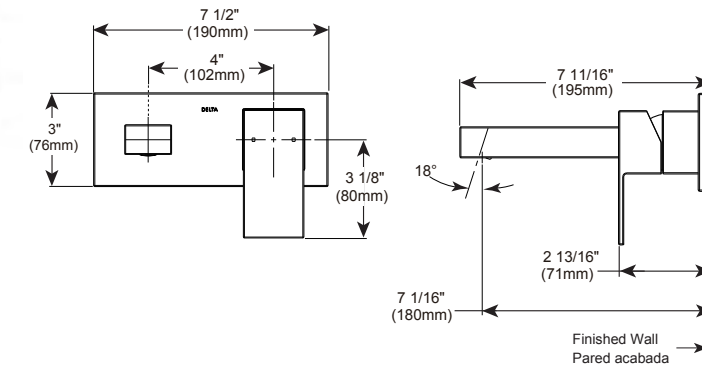

- 1-hole installation
- Rigid spout
- Cast brass body
- 35 mm ceramic cartridge
- Meets mechanical performance per ASME A112.18.1
- Faucet 100% leak tested
- Metal handle with hot/cold temperature indicator
- Stainless steel braided flexible supply hose with G1/2 - ISO228 / 1:2000 thread connection
- Dual-shank mounting system with two installation nuts included
- Faucet with ±6° rotation aerator
- 4.0 gpm @ 60 psi, 15.1 L/min @ 414 kPa

Model	Finish	Case	Price
T31340-WL	Chrome	3	135.00

- 1-hole installation
- Rigid spout
- Brass spout
- Metal escutcheon and handle
- Meets mechanical performance per ASME A112.18.1
- Faucet with ±6° rotation aerator
- Must order rough-in separately - R85400-IN-WL
- Faucet with ±6° rotation aerator
- 4.0 gpm @ 60 psi, 15.1 L/min @ 414 kPa

Model	Finish	Case	Price
34025-P	Chrome	3	334.00