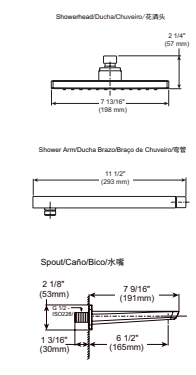

TUB & SHOWER

In-Wall Tub & Shower

Model	Finish	Case	Price
33985	Chrome	3	349.00

- Brass body
- Single setting Touch-Clean® quadrate rainfall shower head
- 35 mm ceramic cartridge
- Meets mechanical performance per ASME A112.18.1
- Valve assembly 100% leak tested
- Metal handle with hot/cold temperature indicator
- G 1/2 - ISO228/1:2000 thread connection
- Includes tub spout, shower head, and shower arm
- Full Body Spray