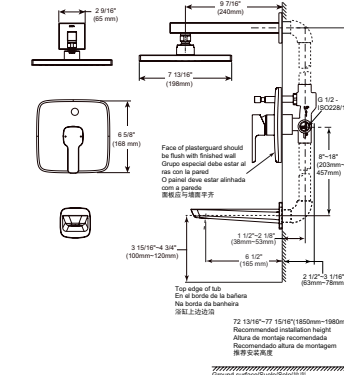

TUB & SHOWER

In-Wall Tub & Shower

Model	Finish	Case	Price
33985	Chrome	3	349.00

- Brass body
- Single setting Touch-Clean® quadrate rainfall shower head
- 35 mm ceramic cartridge
- Meets mechanical performance per ASME A112.18.1
- Valve assembly 100% leak tested
- Metal handle with hot/cold temperature indicator
- G 1/2 - ISO228/1:2000 thread connection
- Includes tub spout, shower head, and shower arm
- Full Body Spray