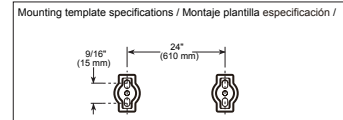

Model	Finish	Case	Price
IAO35032	Chrome	3	164.80

- Modern Series
- 24" (609.601 mm) Towel Bar with Glass Shelf
- Zinc base, glass panels
- Mounting hardware included
- Hole size 3/16" (5mm)

Curved Tissue Holder