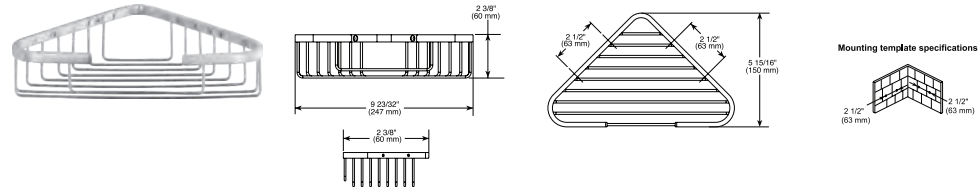

ACCESSORIES- RIBBON

Delta Corner Caddy

Model	Finish	Case	Price
IAO20170	Chrome	12	38.55

- Modern Series
- Corner Caddy
- Overall size 2 1/2" x 2 1/2" x 9 3/4" (63.0 mm x 63.0 mm x 247.0 mm)
- Height 2.36" (59.944 mm)
- 9.8 LBS/4.4 KG
- Mounting hardware included