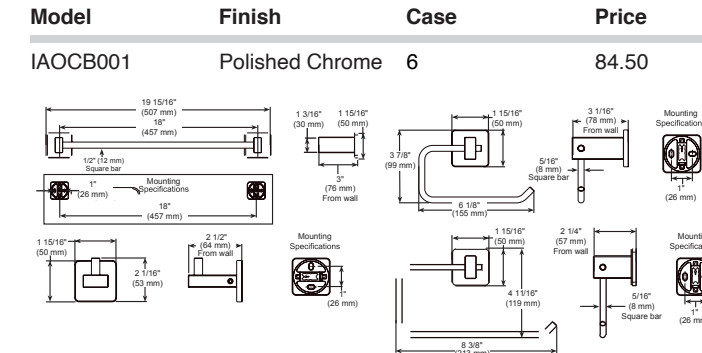

ACCESSORIES - MODERN

Modern Square Bathroom Accessories Combo

- Modern contemporary design: defined by streamlined simplicity and rectangular look, modern square accessories complement any style of bathroom
- Long-lasting: solid metal construction for durability and reliability
- Corrosion resistant finish will not fade or tarnish over a period
- Easy to install: required a hole size of 1/4" (6mm). All the mounting hardware included with the product
- Comes in a combo set of 4 accessories