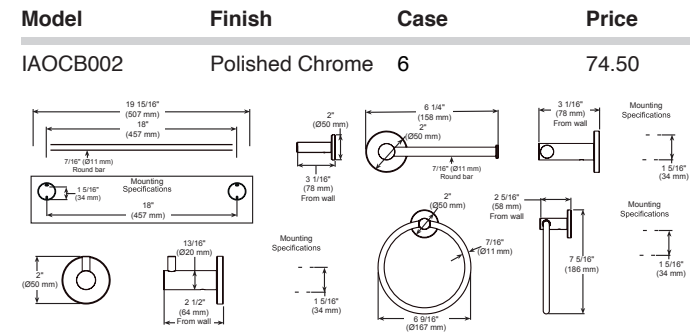

ACCESSORIES - MODERN

Modern Round
Bathroom Accessories
Combo

- Modern contemporary design: defined by streamlined simplicity and rectangular look, modern square accessories complement any style of bathroom
- Long-lasting: solid metal construction for durability and reliability
- Corrosion resistant finish will not fade or tarnish over a period
- Easy to install: required a hole size of 1/4" (6mm). All the mounting hardware included with the product
- Comes in a combo set of 4 accessories