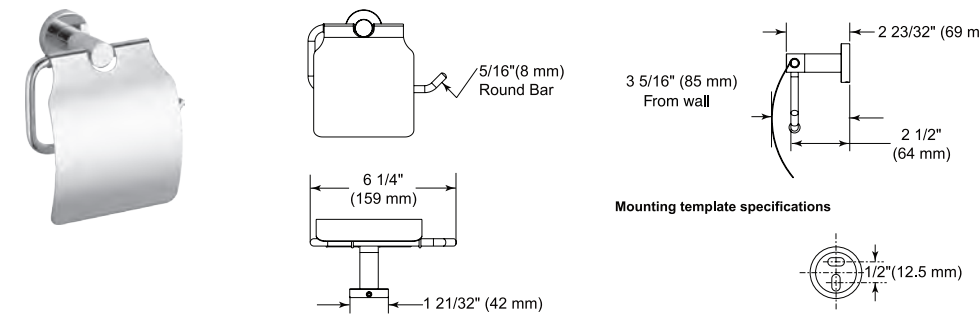

ACCESSORIES- LILAH®

Cylindrical Tissue Holder with Removable Cover

Model	Finish	Case	Price
IAO20150	Chrome	12	39.75

- Modern Series
- Tissue Holder with Cover
- Extends 3 5/16" (85.0 mm) from wall
- 6 1/4" (158.750 mm) wide
- 8.7 LBS/4.0 KG
- Mounting hardware included