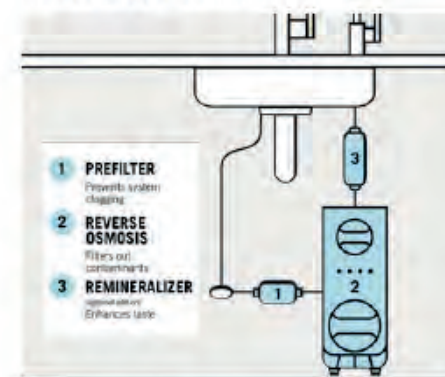

FEATURES

Removes 90+ Contaminants

User-friendly Filter and System Maintenance

Saves Over 60% of Under-sink Space

AVAILABLE BEVERAGE FAUCETS

CONTEMPORARY ROUND

CONTEMPORARY SQUARE

TRADITIONAL