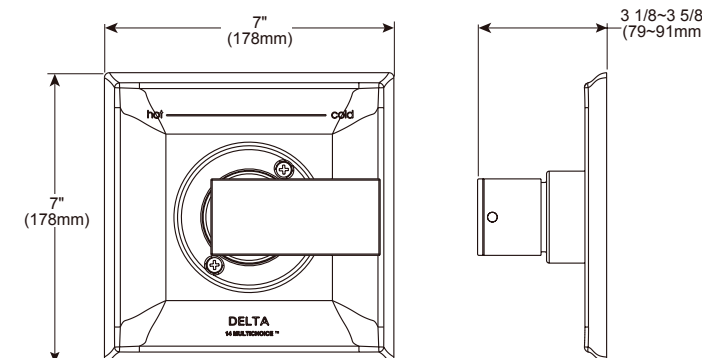

Monitor® 14 Series Valve Only Trim

Model	Finish	Case	Price
T140340	Chrome	6	100.00

- Cast zinc alloy handle
- Temperature only controlled with handle
- Field adjustable to limit handle rotation into hot water zone
- 120° maximum handle rotation
- Must order MultiChoice® Universal rough separately