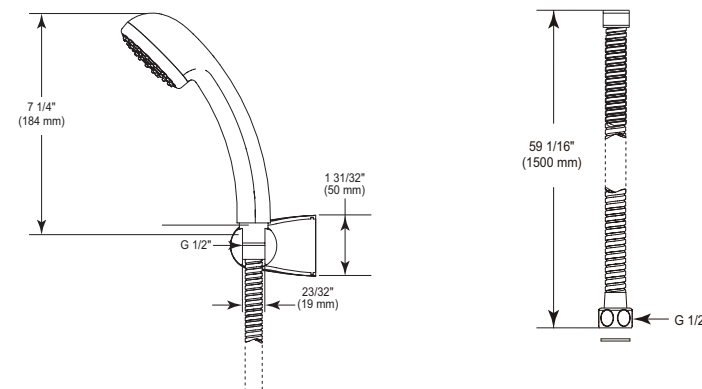

Model	Finish	Case	Price
S450-CH	Chrome	6	35.00

- Touch-Clean® single-setting Hand shower
- 59" (1500 mm) long metal hose
- G 1/2" (12.7 mm) connection
- 11.3 LBS/5.1 KG
- 2.5 gpm @ 80 psi, 9.5 L/min @ 550 kPa
- Full Body Spray

Single Setting Hand Shower