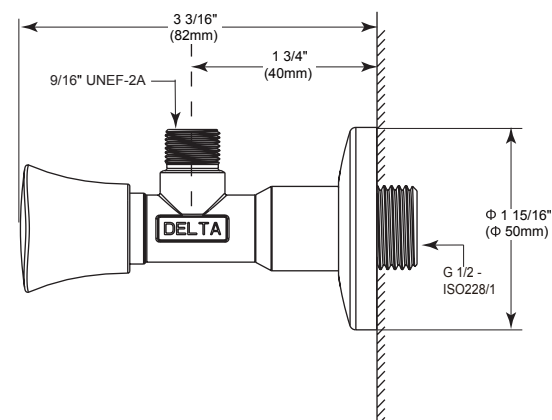

Model	Finish	Case	Price
IAO36002	Chrome	24	20.00

- Quarter Turn (1/4) Angle Stop Valve with Flange
- Forged Brass Body
- 100% Tested for Leakage
- G1/2" - ISO228 / 1:2000 male thread connection for inlet, 9/16" UNEF-2A male thread connection for outlet