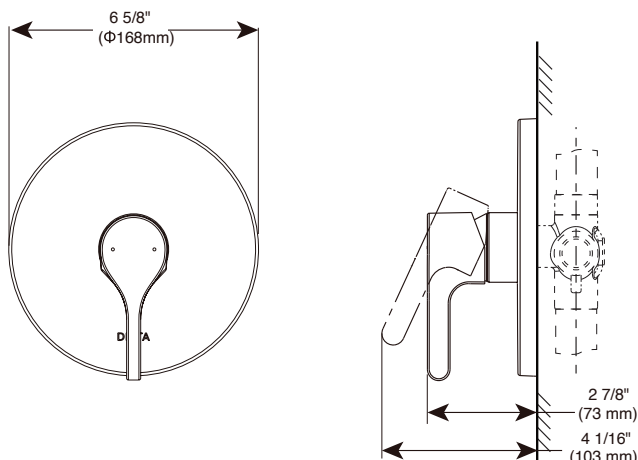

Model	Finish	Case	Price
T852355	Chrome	6	69.00

- Easy slip-on installation design
- Metal handle with hot/cold temperature indicator
- Must order rough-in separately - R85200-SO