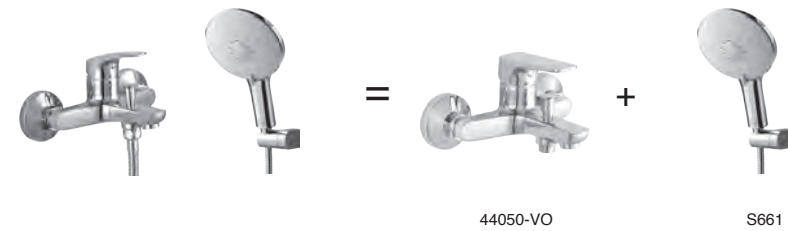

ON-WALL TUB & SHOWER