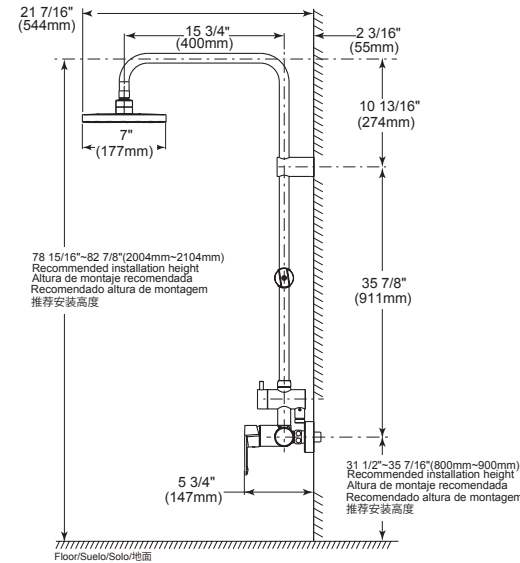

Model	Finish	Case	Price
ISP00010	Chrome	3	252.00

- Casted brass body
- 35 mm ceramic cartridge with 500,000 life cycles per standard ASME A112.18.1
- Metal handle with hot/cold temperature indicator
- 100% leak tested
- Integrated diverter switches water between Shower head and Hand shower
- Integrated connection between Shower pipe and faucet
- 5 function Touch-Clean® Hand shower Set
- 7" (177 mm) Single function Touch-Clean® Shower head
- Adjustable Hand Shower holder
- 59" (1500 mm) long metal double-interlock anti-wrist shower hose, G 1/2 - ISO228/1:2000 thread connection
- Must use ISP00010 and ISP00010-V together