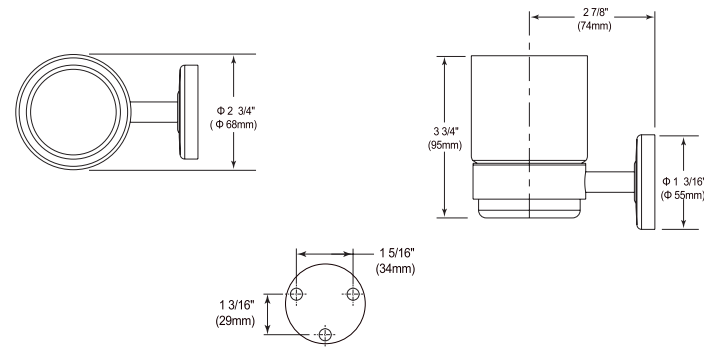

ACCESSORIES - OTHER

Delta Round Tumbler

Model	Finish	Case	Price
IAOTB001	Chrome	6	24.00

- Delta Series
- Metal Base
- Mounting hardware included
- Hole size 1/4" (6 mm)
- Clear glass

Mounting template specifications