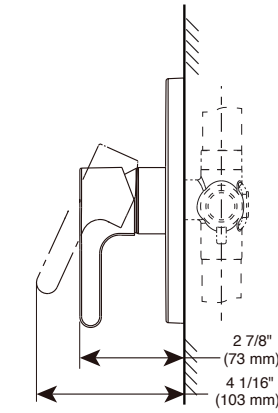

In-Wall Shower Only Trim

Model	Finish	Case	Price
T852355	Chrome	6	69.00

- Easy slip-on installation design
- Metal handle with hot/cold temperature indicator
- Must order rough-in separately - R85200-SO