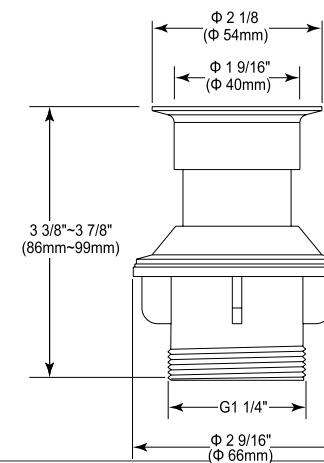

GRID DRAINS

Grid Rain with Overflow

Model	Finish	Case	Price
IAOGD001	NA	12	11.15

- Brass grid strainer
- With overflow design

Grid Drain without Overflow

Model	Finish	Case	Price
IAOGD002	NA	12	12.00

- Brass grid strainer
- Without overflow design

BOTTLE TRAPS

Bottle Trap 200 mm

Model	Finish	Case	Price
IAOBT200	Chrome	6	52.00

- Brass bottle body
- Adjustable drain pipe height
- 227 mm from wall

Bottle Trap 300 mm

Model	Finish	Case	Price
IAOBT300	Chrome	6	61.00

- Brass bottle body
- Adjustable drain pipe height
- 327 mm from wall

Adapter

Model	Finish	Case	Price
RP63265	NA	1	51.40

- Use with DST faucets
- Converts 10 3/8" compression to 1/2" slip joint adapters and gaskets