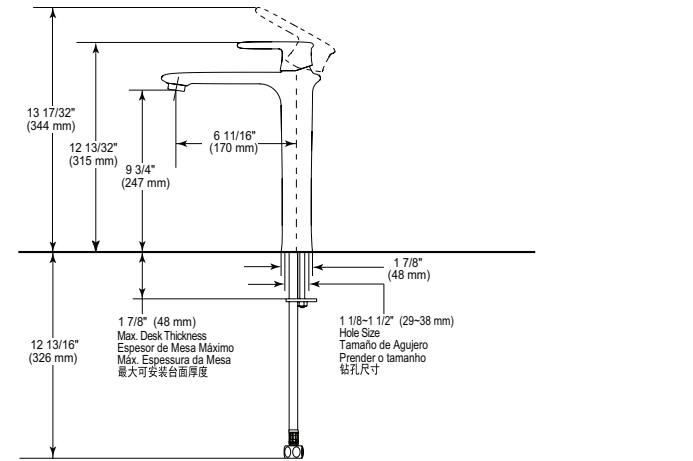

- 1-hole installation
- 6 11/16" (169.863 mm) long, 12 13/32" (315.119 mm) high
- 9 3/4" (247.650 mm) from deck to aerator
- Metal lever handle
- No pop-up
- G 1/2" (12.7 mm) connection
- 1 7/8" (48.0 mm) max. deck thickness
- Hot/cold indicators
- DIAMOND™ Valve - Euro-motion
- 14.3 LBS/6.5 KG
- 1.7 gpm @ 60 psi, 6.4 L/min @ 414 kPa

Model	Finish	Case	Price
T31338-WL	Chrome	3	150.00