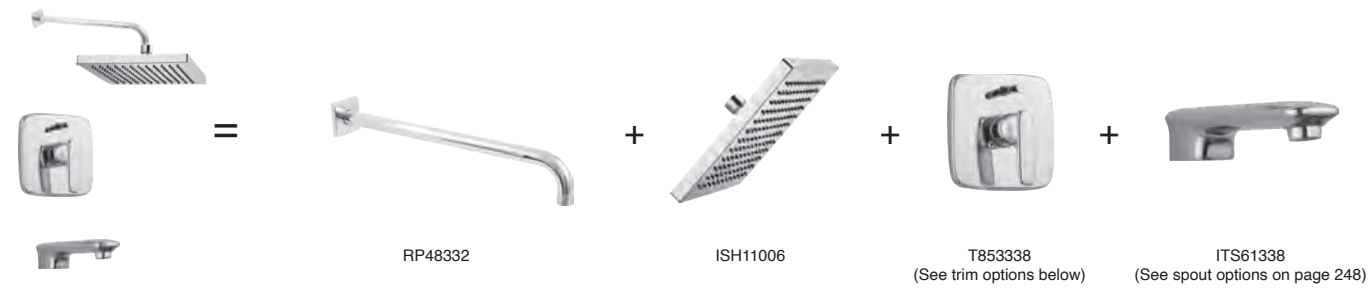

TUB/SHOWERS