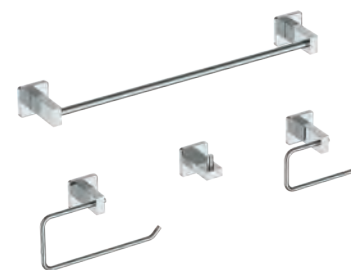

FILIS BATH

BATHROOM FAUCETS

Single Handle
34025

Single Handle Less Pop-Up
34025-LPU

Single Handle Vessel
34025-P

Single Handle
Wall Mount Rough
R85400-IN-WL

Single Handle
Wall Mount
T31340-WL

MODERN SQUARE BATHROOM ACCESSORIES COMBO