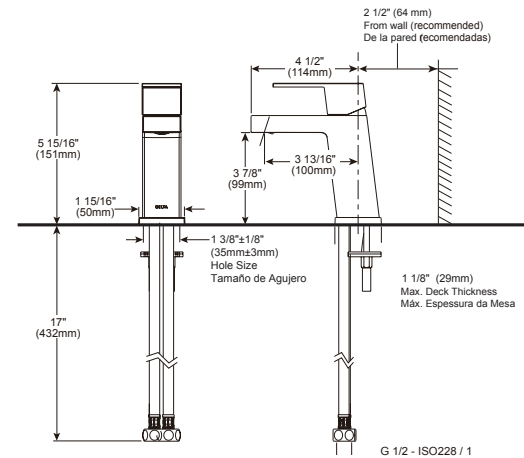

BATHROOM FAUCETS

Model	Finish	Case	Price
R85400-IN-WL	Chrome	3	145.00

- Rough only, must order trim separately
- For use with single handle wall-mount bathroom faucets
- Brass body provides years of reliability behind the wall
- Maximum rough-in depth 2-3/4 in.
- Premium 35mm ceramic cartridge with diamond hard ceramic disc; tested over 500,000 cycles to ensure long-lasting leak-free use
- Leak Proof : 100% leak tested

Model	Finish	Case	Price
34025-LPU	Chrome	3	150.00