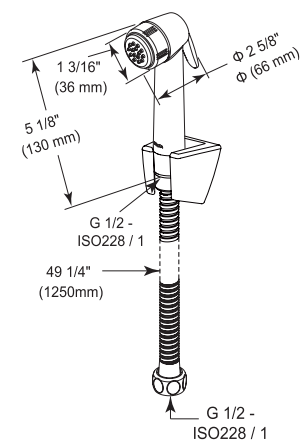

Model	Finish	Case	Price
22900-I	Chrome	6	37.00