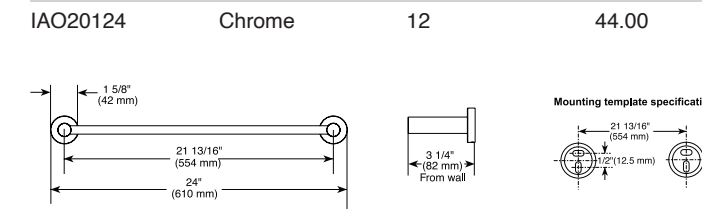

24" Cylindrical Towel Bar

- Modern Series
- 24" (609.601 mm) Towel Bar
- Extends 3 1/4" (82.0 mm) from wall
- 8.8 LBS/4.1 KG
- Mounting hardware included