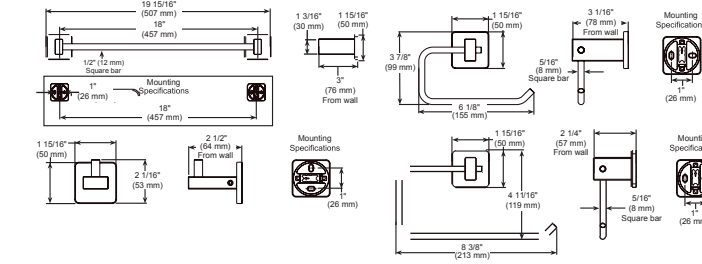

ACCESSORIES - MODERN

Model	Finish	Case	Price
IAOCB001	Polished Chrome	6	84.50