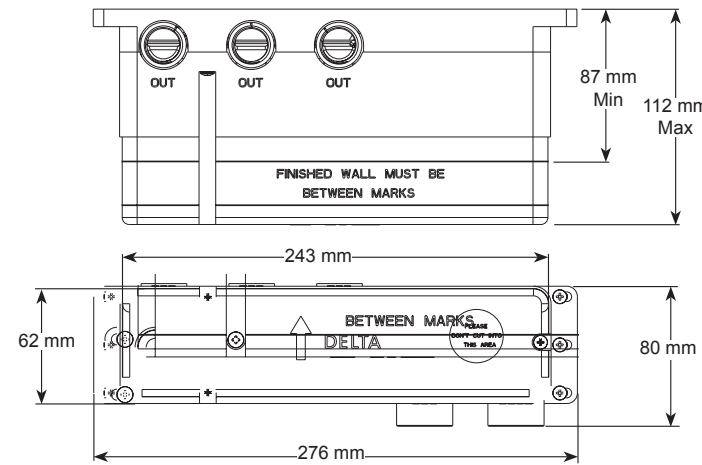

MAGNACHOICE® BUD

MagnaChoice® Bud
High Flow Push Button
Thermostatic Rough

Model	Finish	Case	Price
R96703	N/A	3	599.00

- High flow thermostatic rough with individual push button
- On/Off and volume control for precise flow adjustment from zero to full)
- Single piece brass casted body for maximum durability
- Thermostatic valve maintains the outlet temperature at $\pm 2^{\circ}\text{C}$ ($\pm 35.6^{\circ}\text{F}$)
- 100% leak tested
- Error free installation with visual min-max marking for roughin depth .
- Easy to install with standard $\frac{3}{4}$ " inlet & $\frac{1}{2}$ " outlet connection
- Must order Trim T67703 (in Finishes)