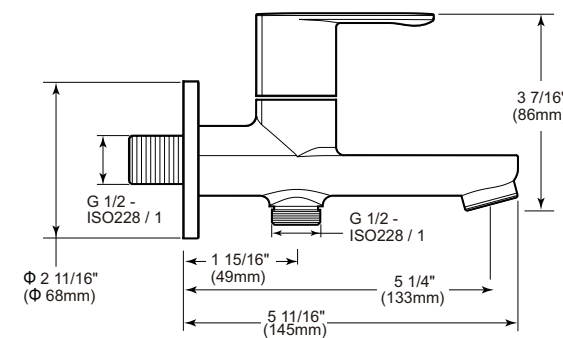

Model	Finish	Case	Price
BT002	Chrome	6	75.00

- Chrome plated
- Casted brass body
- 26 mm ceramic cartridge
- Faucet 100% leak tested
- G 1/2 - ISO228/1:2000 thread connection
- Faucet with water flow restricted aerator
- Model with outlet for sprayer