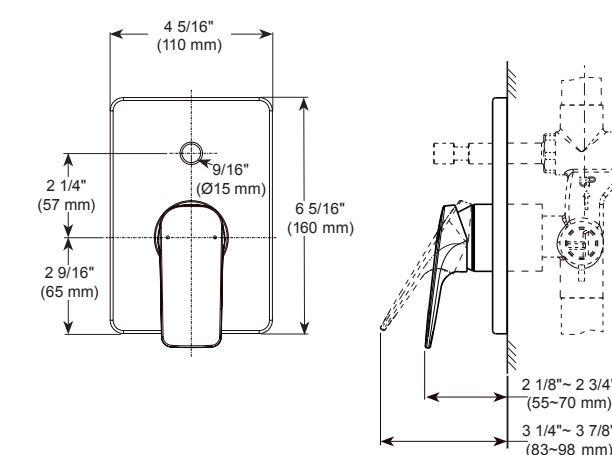

Model	Finish	Case	Price
T853444	Polished Chrome	12	38.00
T85344-BL	Matte Black	12	60.00

- Modern contemporary design: defined by streamlined simplicity and soft rectangular look, the single handle wall mount lavatory faucet complements any style of bathroom
- Corrosion resistant finish will not fade or tarnish over a period
- Easy to instal: easy slip-on installation design
- Must order rough separately: R85300 or R85300-BL