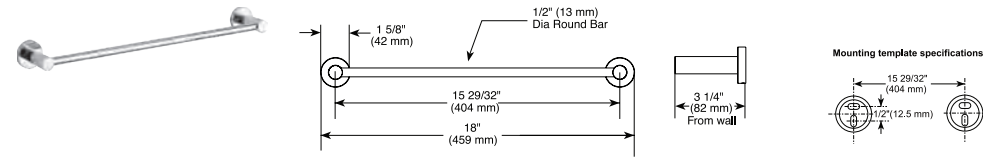

ACCESSORIES - LILAH®

18" Cylindrical Towel Bar

Model	Finish	Case	Price
IAO20118	Chrome	12	37.75

- Modern Series
- 18" (457.201 mm) Towel Bar
- Extends 3 1/4" (82.0 mm) from wall
- 7.9 LBS/3.6 KG
- Mounting hardware included