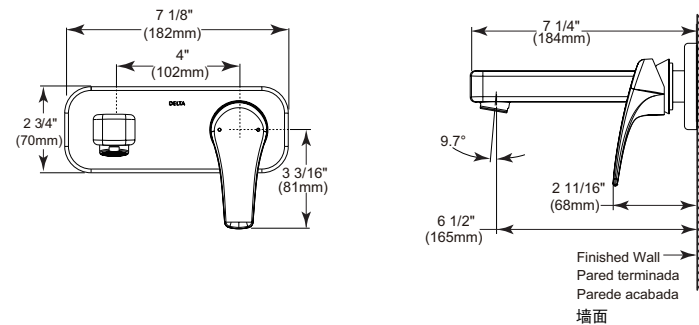

- Brass spout
- Metal escutcheon and handle
- Must order rough-in separately - R85400-IN-WL
- Pop-up drain sold separately

7 Setting
Hand Shower

Model	Finish	Case	Price
S661	Chrome	3	90.00