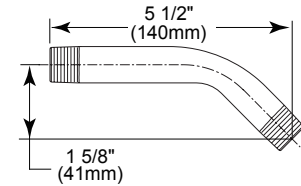

TUB & SHOWER

Model	Finish	Case	Price
RP6023	Chrome	1	38.35
RP6023BL	Matte Black	1	91.55
RP6023CZ	Champagne Bronze	1	81.50
RP6023CZPR	Lumicoat® Champagne Bronze	1	81.30
RP6023KS	Black Stainless	1	77.95
RP6023KSPR	Lumicoat® Black Stainless	1	83.45
RP6023OB	Oil Rubbed Bronze	1	53.25
RP6023PB	Polished Brass	1	86.65
RP6023PN	Polished Nickel	1	89.85
RP6023PNPR	Lumicoat® Polished Nickel	1	96.20
RP6023PR	Lumicoat® Chrome	1	41.05
RP6023RB	Venetian Bronze	1	77.95
RP6023SP	Spotshield Stainless	1	79.25
RP6023SS	Stainless	1	86.65
RP6023SSPR	Lumicoat® Stainless	1	92.80

- 1/2" IPS male threads
- 5 1/2" long

TUB & SHOWER

Model	Finish	Case	Price
25276-VOLA	Chrome	6	136.00

- In-wall shower installation
- Metal lever stick handle
- G 1/2" (12.7 mm) connection
- Single-function cartridge
- Handle adjusts temperature
- Hot/cold indicators
- Ceramic valve system
- Rough included
- 19.2 LBS/8.7 KG

Shower Flange

Model	Finish	Case	Price
RP6025	Chrome	1	20.30
RP6025BL	Matte Black	1	27.50
RP6025CZ	Champagne Bronze	1	30.15
RP6025CZPR	Lumicoat® Champagne Bronze	1	30.05
RP6025KS	Black Stainless	1	30.25
RP6025KSPR	Lumicoat® Black Stainless	1	32.40
RP6025OB	Oil Rubbed Bronze	1	28.85
RP6025PB	Polished Brass	1	28.85
RP6025PN	Polished Nickel	1	26.05
RP6025PNPR	Lumicoat® Polished Nickel	1	27.80
RP6025PR	Lumicoat® Chrome	1	21.70
RP6025RB	Venetian Bronze	1	28.85
RP6025SS	Stainless	1	26.05
RP6025SSPR	Lumicoat® Stainless	1	27.80

- 2 1/2" outside diameter

Diverter Tub Spout

Model	Finish	Case	Price
ITS62440	Chrome	6	52.70

- Chrome plated metal tub spout with pull-up diverter
- 7" (179 mm) diverter tub spout
- G 1/2-ISO2281/1:2000 thread connection
- Coordinates with Celeste™, Grail®, Ixa Flex, Ixa Jive and Ixa Soft

Model	Finish	Case	Price
ISH52020	Chrome	6	21.35