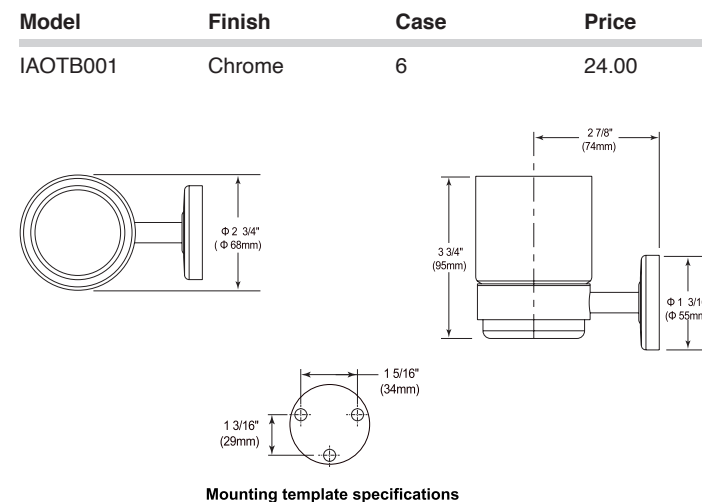

- Modern contemporary design: defined by streamlined simplicity and rectangular look, modern square accessories complement any style of bathroom
- Long-lasting: solid metal construction for durability and reliability
- Corrosion resistant finish will not fade or tarnish over a period
- Easy to install: required a hole size of 1/4" (6mm). All the mounting hardware included with the product
- Comes in a combo set of 4 accessories

Cylindrical Tissue Holder

- Modern Series
- Copper base
- Mounting hardware included
- Hole size 3/16" (5mm)

ACCESSORIES - OTHER

Delta Round Tumbler

- Delta Series
- Metal Base
- Mounting hardware included
- Hole size 1/4" (6 mm)
- Clear glass