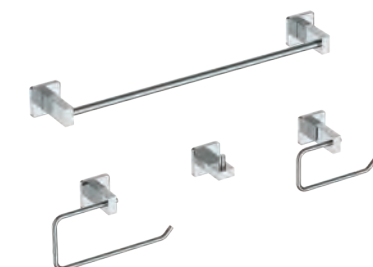

Curved Robe Hook
IAO35036

Curved Towel Holder
IAO35046

Curved Tissue Holder
IAO35051

MODERN SQUARE BATHROOM ACCESSORIES COMBO

18" Towel Bar
Towel Ring
Robe Hook
Tissue Holder
IAOCB001

MODERN ROUND BATHROOM ACCESSORIES COMBO

18" Towel Bar
Towel Ring
Robe Hook
Tissue Holder
IAOCB002

BATH FITTINGS

TUB/SHOWERS

Bidet Spray with Hose & Bracket 22900-I

Finishes: CH

Bidet Spray with Hose & Bracket 22901-I

Finishes: CH, BL, CZ, KS, PG, PN, W