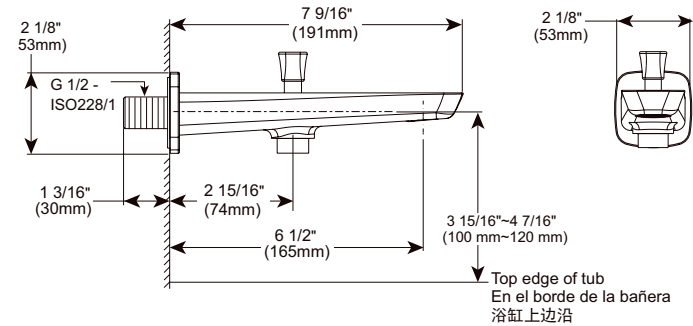

- Modern contemporary design: defined by streamlined simplicity and rectangular look, modern square accessories complement any style of bathroom
- Long-lasting: solid metal construction for durability and reliability
- Corrosion resistant finish will not fade or tarnish over a period
- Easy to install: required a hole size of 1/4" (6mm). All the mounting hardware included with the product
- Comes in a combo set of 4 accessories

Diverter Tub Spout

Model	Finish	Case	Price
ITS62339	Chrome	6	88.00
ITS62339-CZ	Champagne Bronze®	6	135.00
ITS62339-PN	Polished Nickel	6	114.00