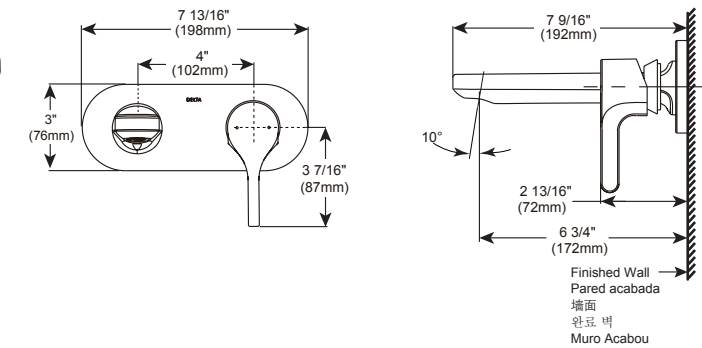

- Brass spout
- Metal escutcheon and handle
- Meets mechanical performances per ASME A112.18.1
- Must order R85400-IN-WL rough-in separately

Single Handle Vessel Lavatory Faucet

Model	Finish	Case	Price
35525-P	Chrome	3	237.00