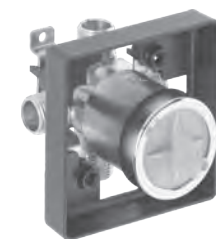

TUB & SHOWER

MultiChoice® Universal Tub/Shower Rough - Universal Inlets/Outlets

Model	Finish	Case	Price
R10000-UNBX	NA	3	74.50

- Valve body only
- Accepts single-function (13/14), dual-function (17) or dual-function thermostatic (17T) cartridge
- Cartridge ships with trim kit
- 1/2" (12.7 mm) universal inlets accept 1/2" (12.7 mm) copper, 1/2" (12.7 mm) iron pipe, PEX or CPVC adapters
- 1/2" (12.7 mm) universal outlets, inlets/outlets have male threads
- Back-to-back capability
- BX = single box model