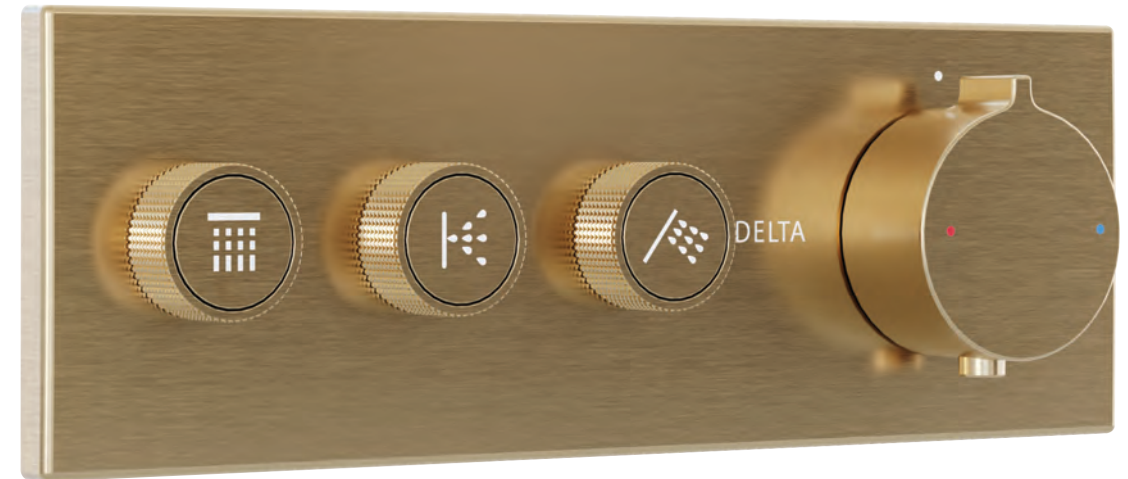

15" Single-Function Showerhead +
Wall mount Showerarm
ISH1116 + ISH1117

15" Single-Function Showerhead +
Wall mount Showerarm
ISH1116-PN + ISH1117-PN

15" Single-Function Showerhead +
Wall mount Showerarm
ISH1116-CZ + ISH1117-CZ

15" Single-Function Showerhead Only
ISH1116

15" Single-Function Showerhead Only
ISH1116-PN

15" Single-Function Showerhead Only
ISH1116-CZ

Make a million droplets dance
with your fingertips

MagnaChoice[®] Bud

High performance of the MagnaChoice[®] push-button showering system in a sleek compact size.

Sleek Compact Landscape Format

MagnaChoice® Bud

High performance of the MagnaChoice® push-button showering system in a sleek compact size. Its single-piece trim design, individual flow control knobs with zero to full flow and robust components ensure dust resistant and hassle-free operation for a long time.

TURN FOR FLOW CONTROL

Precise flow control from zero to full flow by easily turning the knob. Thoughtfully designed diamond-cut knurled knobs for a secure grip.

THERMOSTATIC TEMPERATURE CONTROL

Automatically maintains a precise and constant water temperature.