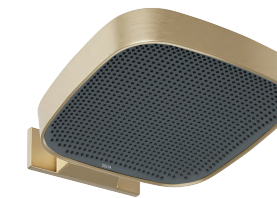

Champagne Bronze
Warm, muted brushed gold texture for a timeless appearance

Polished Nickel
Subtle gold tones veiled in hues of modernity to match your inspiration

Polished Chrome
Highly reflective yet maintains an elegant, contemporary composure

530 - 710 mm

BEST IN SEGMENT PROJECTED SPRAY REACH

Optimal length of wall mount showerarm with 8 to 24 degrees vertical angle adjustment to provide best in segment projected spray reach of 530 mm to 710 mm.

15" Single-Function Showerhead +
Wall mount Showerarm
ISH1116 + ISH1117

15" Single-Function Showerhead +
Wall mount Showerarm
ISH1116-PN + ISH1117-PN

15" Single-Function Showerhead +
Wall mount Showerarm
ISH1116-CZ + ISH1117-CZ

15" Single-Function Showerhead Only
ISH1116

15" Single-Function Showerhead Only
ISH1116-PN

15" Single-Function Showerhead Only
ISH1116-CZ

Make a million droplets dance
with your fingertips

MagnaChoice[®] Bud