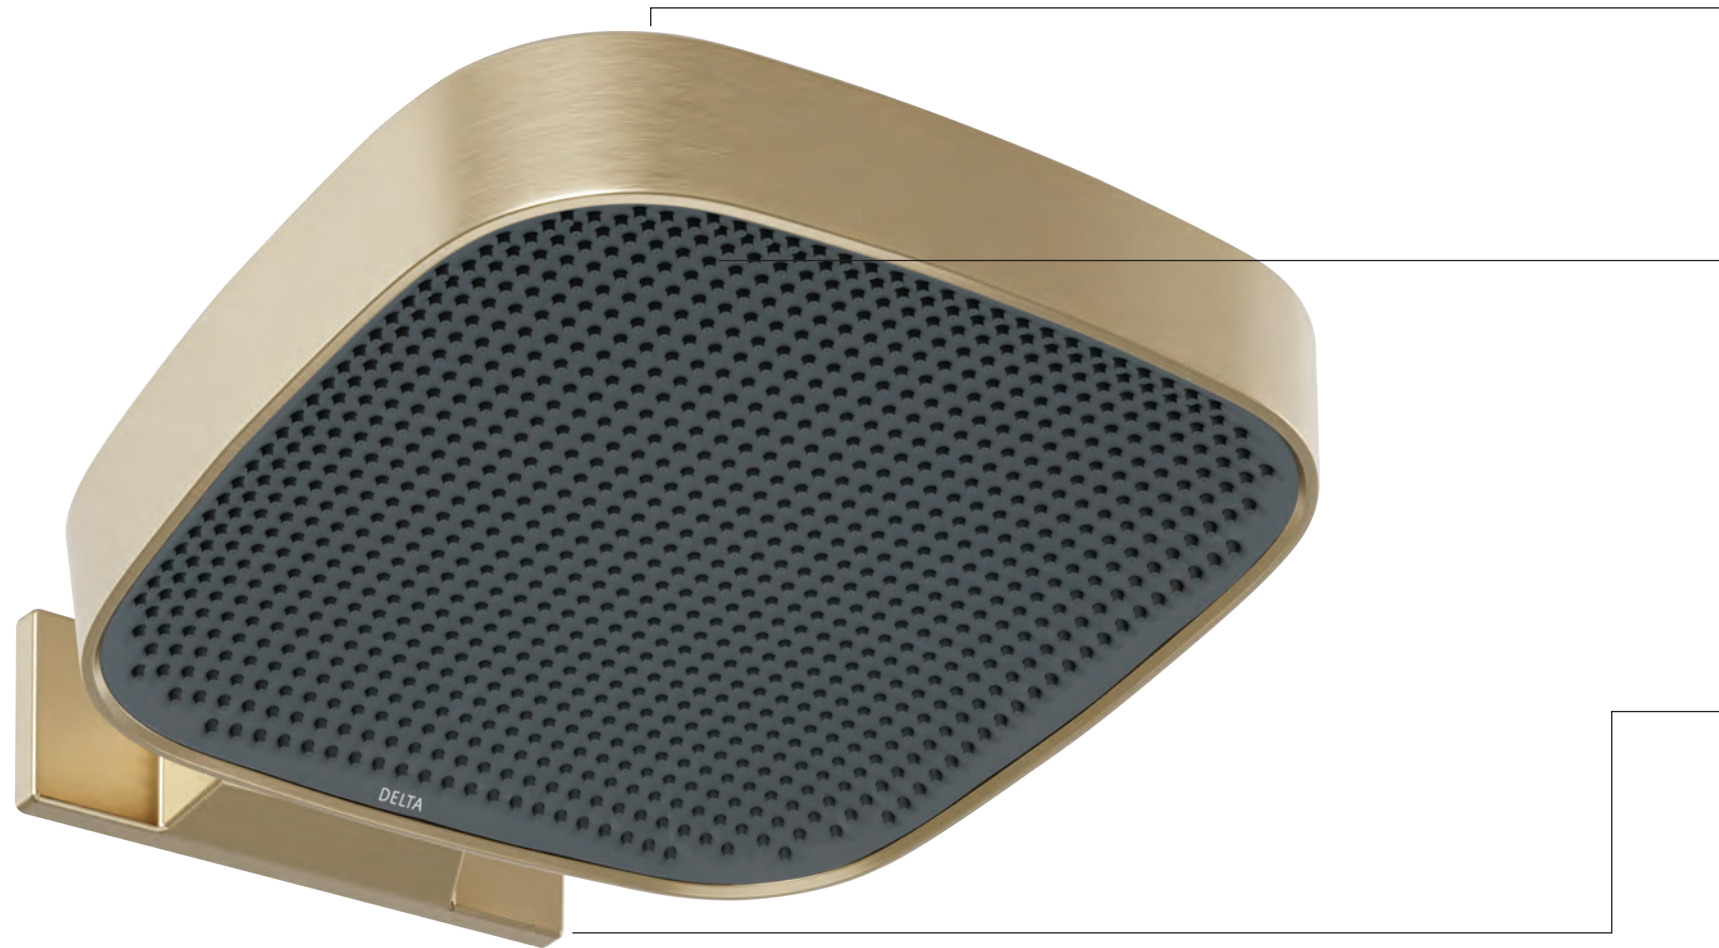

Softly wrap yourself in serenity

MagnaDrizzle

A precision engineered showerhead that gives you the finest misty rain experience ever.

MagnaDrizzle

Softly wrap yourself in serenity

NEW, UNIQUE ROUNDED SQUARE SHAPE

Gently rounded contours seamlessly blend into a variety of design environments.

FINEST MISTY RAIN EXPERIENCE EVER

A precision engineered showerhead with high nozzle density in a 15" x 15" (371 mm x 371 mm) showerhead to bring you the perfect drizzle.

Pore diameter finer than most (which is carefully optimized to prevent clogging) with touch clean technology.

WALL MOUNT OR CEILING MOUNT

Flexibility to install on-wall with Drizzle wall mount showerarm or on-ceiling with any standard ceiling mount shower arm.