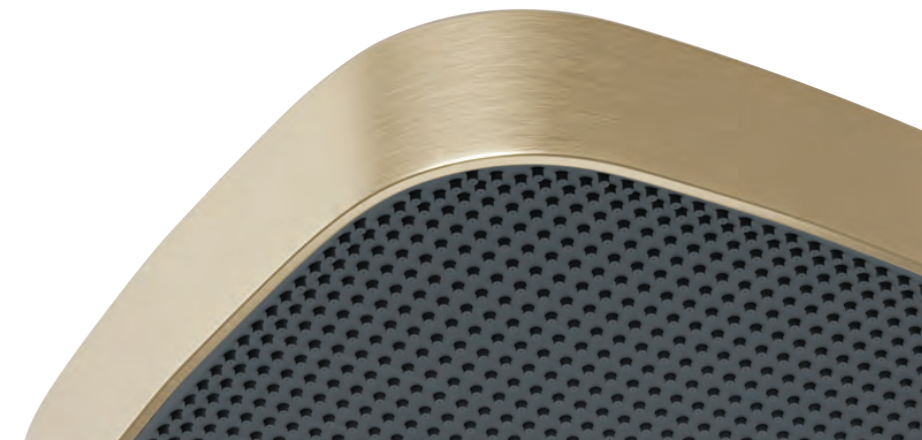

15" Single-Function Showerhead +
Wall mount Showerarm
ISH1116 + ISH1117

15" Single-Function Showerhead +
Wall mount Showerarm
ISH1116-PN + ISH1117-PN

15" Single-Function Showerhead +
Wall mount Showerarm
ISH1116-CZ + ISH1117-CZ

15" Single-Function Showerhead Only
ISH1116

15" Single-Function Showerhead Only
ISH1116-PN

15" Single-Function Showerhead Only
ISH1116-CZ

Make a million droplets dance
with your fingertips

MagnaChoice[®] Bud