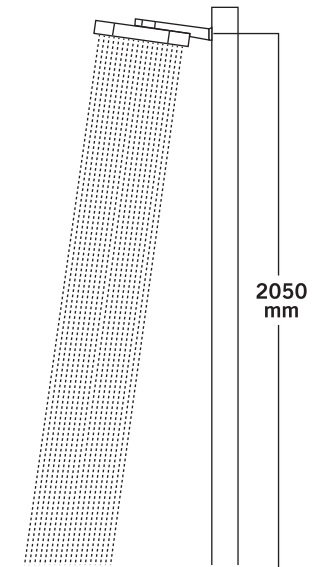

Gently rounded contours seamlessly blend into a variety of design environments.

FINEST MISTY RAIN EXPERIENCE EVER

A precision engineered showerhead with high nozzle density in a 15" x 15" (371 mm x 371 mm) showerhead to bring you the perfect drizzle.

530 - 710 mm

BEST IN SEGMENT PROJECTED SPRAY REACH

Optimal length of wall mount showerarm with 8 to 24 degrees vertical angle adjustment to provide best in segment projected spray reach of 530 mm to 710 mm.