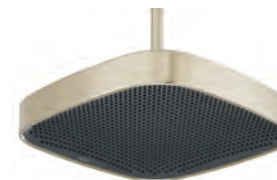

15" Single-Function Showerhead +
Wall mount Showerarm
ISH1116 + ISH1117

15" Single-Function Showerhead +
Wall mount Showerarm
ISH1116-PN + ISH1117-PN

15" Single-Function Showerhead +
Wall mount Showerarm
ISH1116-CZ + ISH1117-CZ

15" Single-Function Showerhead Only
ISH1116

15" Single-Function Showerhead Only
ISH1116-PN

15" Single-Function Showerhead Only
ISH1116-CZ

Make a million droplets dance
with your fingertips

MagnaChoice[®] Bud