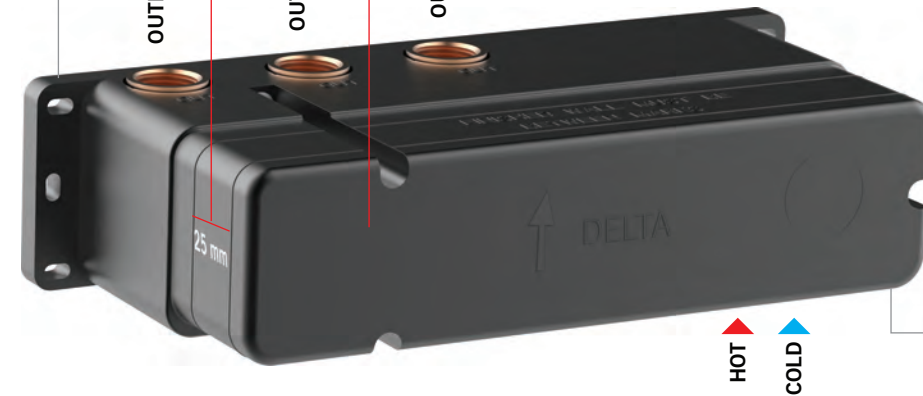

INTEGRATED BRACKET FOR ON-WALL INSTALLATION

Provides adequate strength to take the load of the entire rough.

Specially designed fastener holes for easier adjustments to achieve perfect horizontal installation.

MIN-MAX MARKING FOR ROUGH-IN DEPTH

Error-free installation with visual min-max marking for rough-in depth.

ENGINEERED PLASTIC PROTECTIVE GUARD

Robust protection against dust and damage during construction.

Reduces risk of theft and vandalism during construction.

Rectangular shape for easier use of spirit leveler for a perfect horizontal installation.

Recyclable material.

Robust Leak-proof Easy Installation